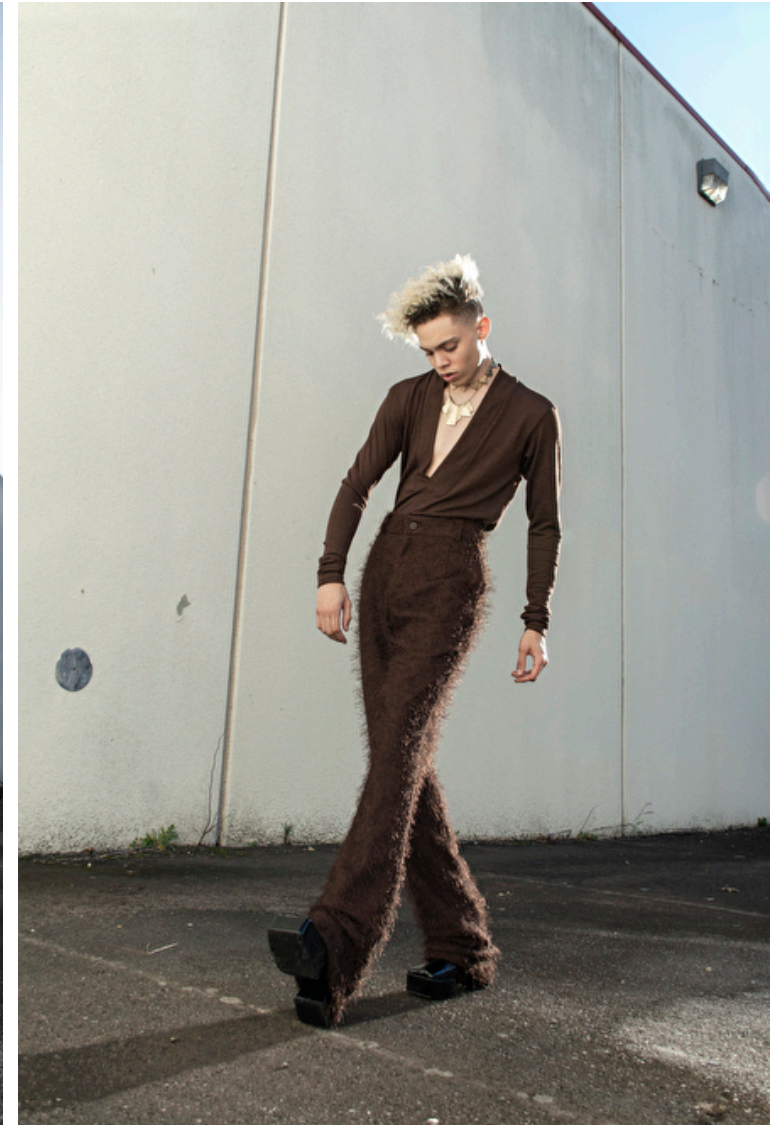

Select

MODEL MANAGEMENT

500 Bishop St NW SUITE A-2, Atlanta, 30318, Georgia, United States
Phone: (404) 872-7444 **Fax:** (404) 874-1526 **Email:** info.atlanta@selectmodel.com **Website:** <https://selectmodel.com/>

Navarro A

Height 183cm / 6' 0.0"

Waist 76cm / 30"

Shoes EU/US/UK 43.5 / 10.5 / 9

Eyes Hazel

Hair Blond

Inseam 81cm / 32"

Neck 38cm / 15"

Sleeve 84cm / 33"

Suit size 46cm / 36"

Suit cut Regular