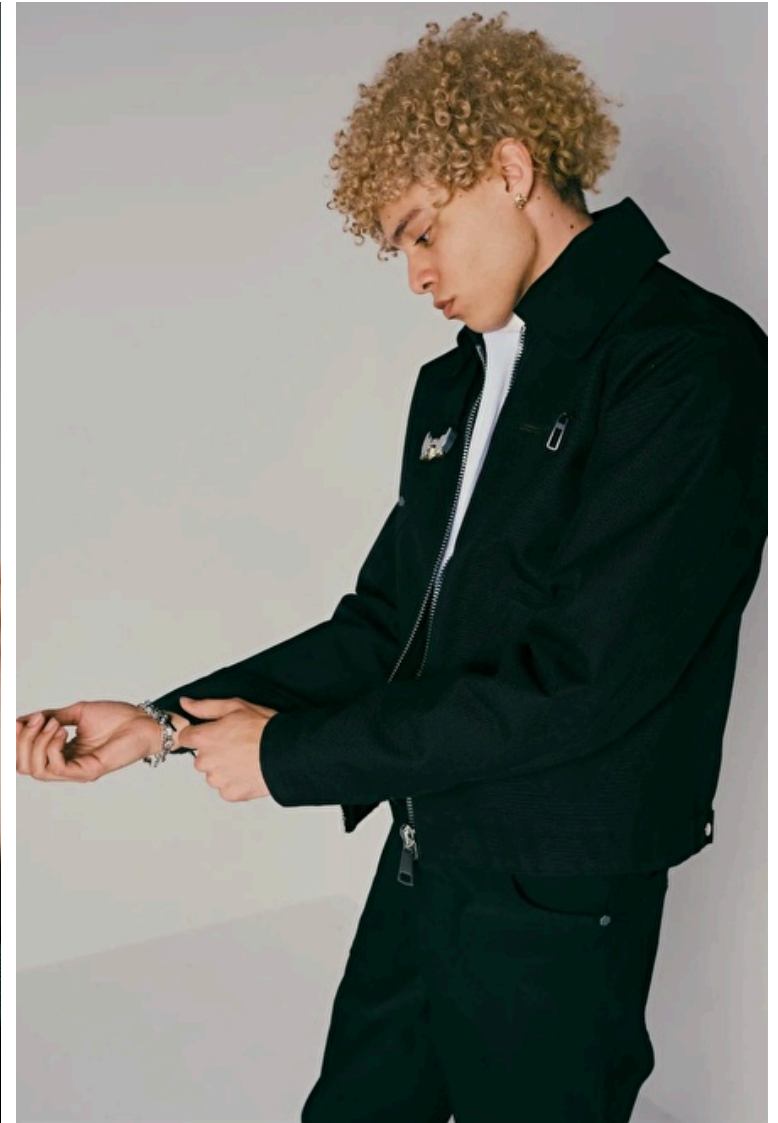

Hair Blond

Inseam 81cm / 32"

Neck 38cm / 15"

Sleeve 84cm / 33"

Suit size 46cm / 36"

Suit cut Regular

Select

MODEL MANAGEMENT