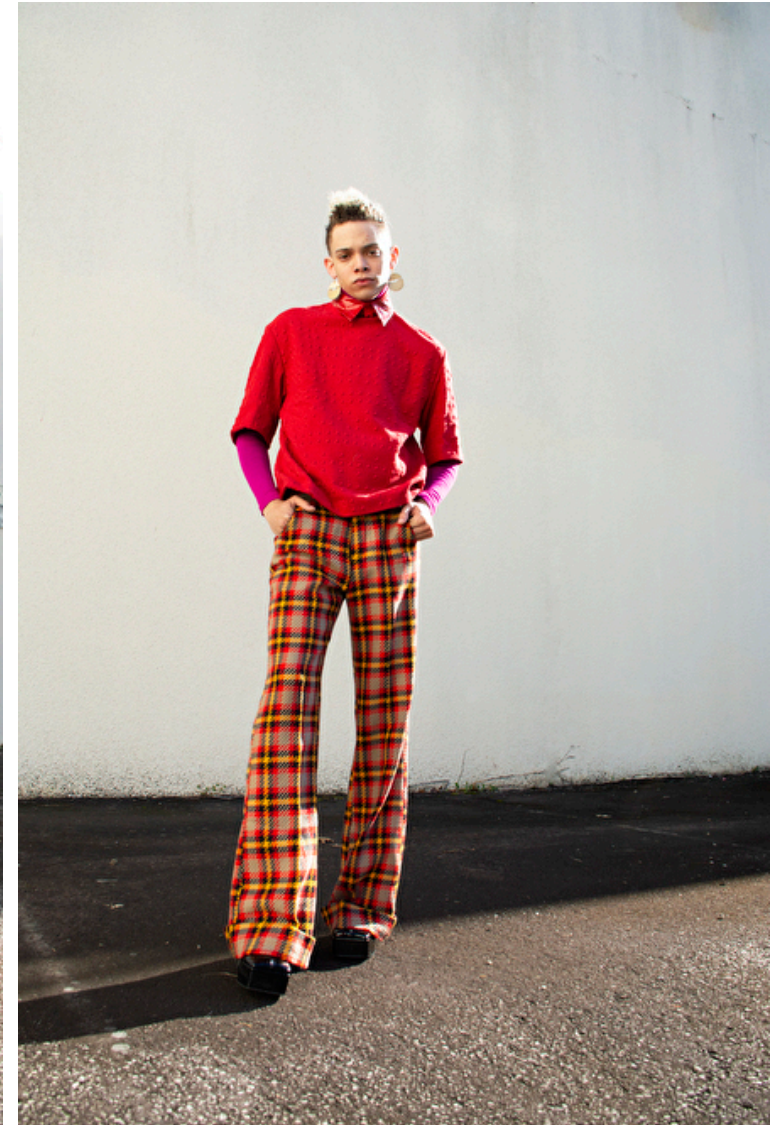

Select

MODEL MANAGEMENT

500 Bishop St NW SUITE A-2, Atlanta, 30318, Georgia, United States
Phone: (404) 872-7444 **Fax:** (404) 874-1526 **Email:** info.atlanta@selectmodel.com **Website:** <https://selectmodel.com/>

Navarro A

Height 183cm / 6' 0.0"

Waist 76cm / 30"

Shoes EU/US/UK 43.5 / 10.5 / 9

Eyes Hazel

Hair Blond

Inseam 81cm / 32"

Neck 38cm / 15"

Sleeve 84cm / 33"

Suit size 46cm / 36"

Suit cut Regular