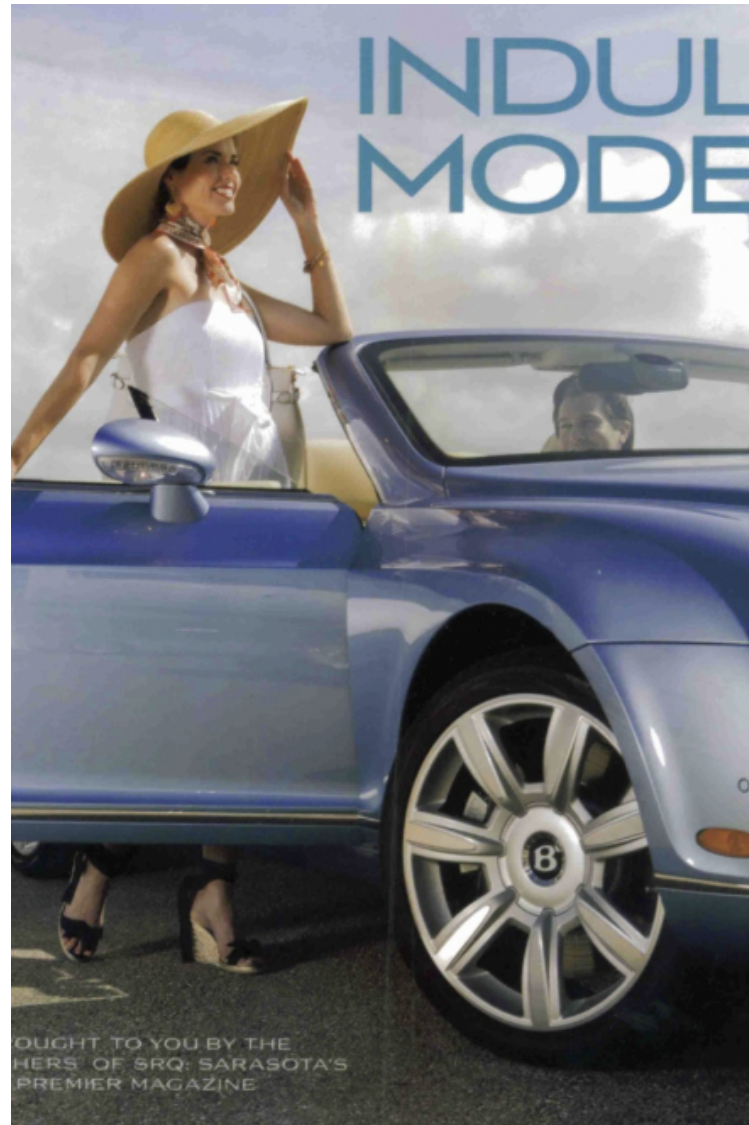

Select

MODEL MANAGEMENT

500 Bishop St NW SUITE A-2, Atlanta, 30318, Georgia, United States
Phone: (404) 872-7444 Fax: (404) 874-1526 Email: info.atlanta@selectmodel.com Website: https://selectmodel.com/

Nicole Sinewe

Height 178cm / 5' 10.0"

Size EU/US 32 / 2

Waist 68cm / 27"

Hips 94cm / 37"

Shoes EU/US/UK 40 / 9 / 7

Eyes Blue

Hair Brown

Bust 91cm / 36"

Cup B

UGHT TO YOU BY THE
HERS OF SRQ SARASOTA'S
PREMIER MAGAZINE