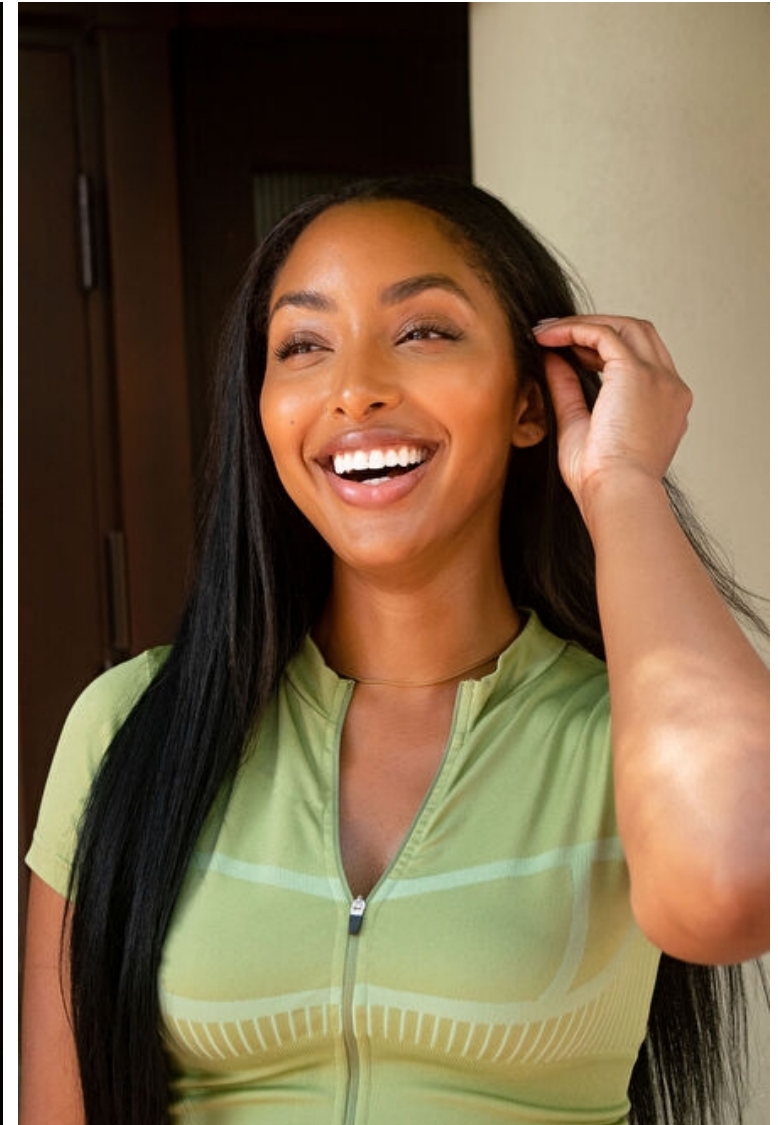

Olay Noel

Height 175cm / 5' 9.0"

Size EU/US 36 / 6

Bust 86cm / 34"

Waist 69cm / 27"

Hips 102cm / 40"

Shoes EU/US/UK 39.5 / 8.5 / 6

Eyes Brown

Hair Dark brown

Cup B