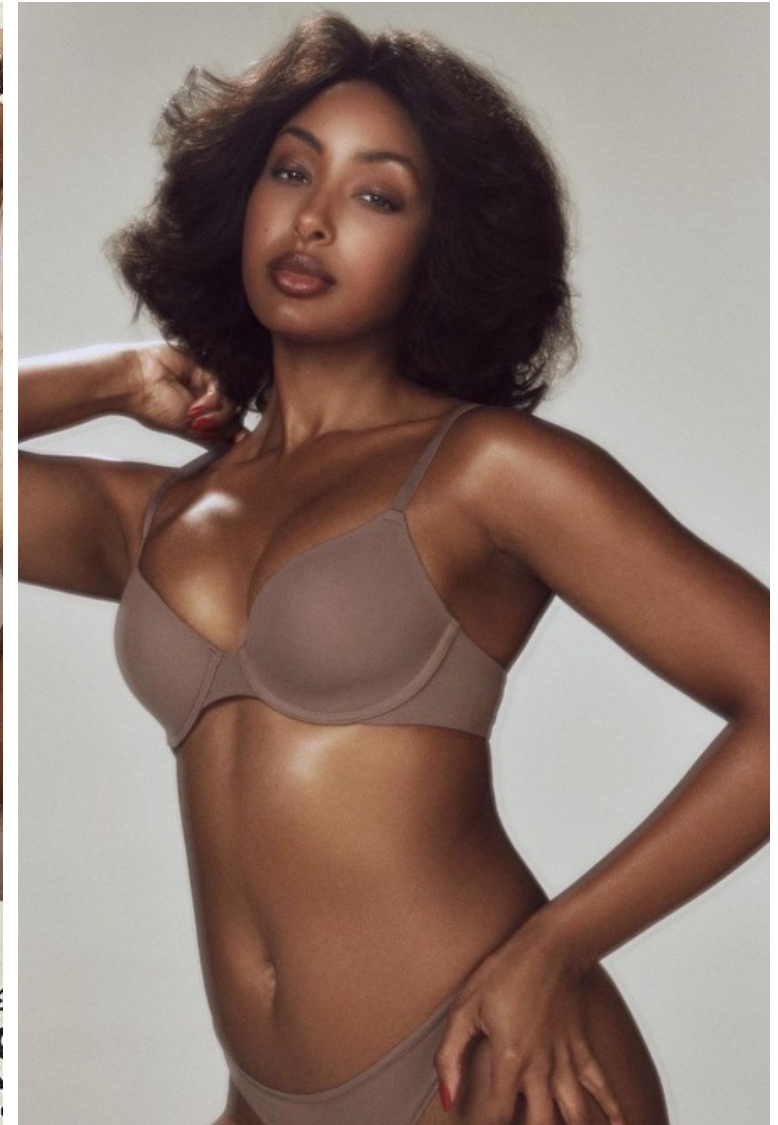

Bust 86cm / 34"

Waist 69cm / 27"

Hips 102cm / 40"

Shoes EU/US/UK 39.5 / 8.5 / 6

Eyes Brown

Hair Dark brown

Cup B

Select