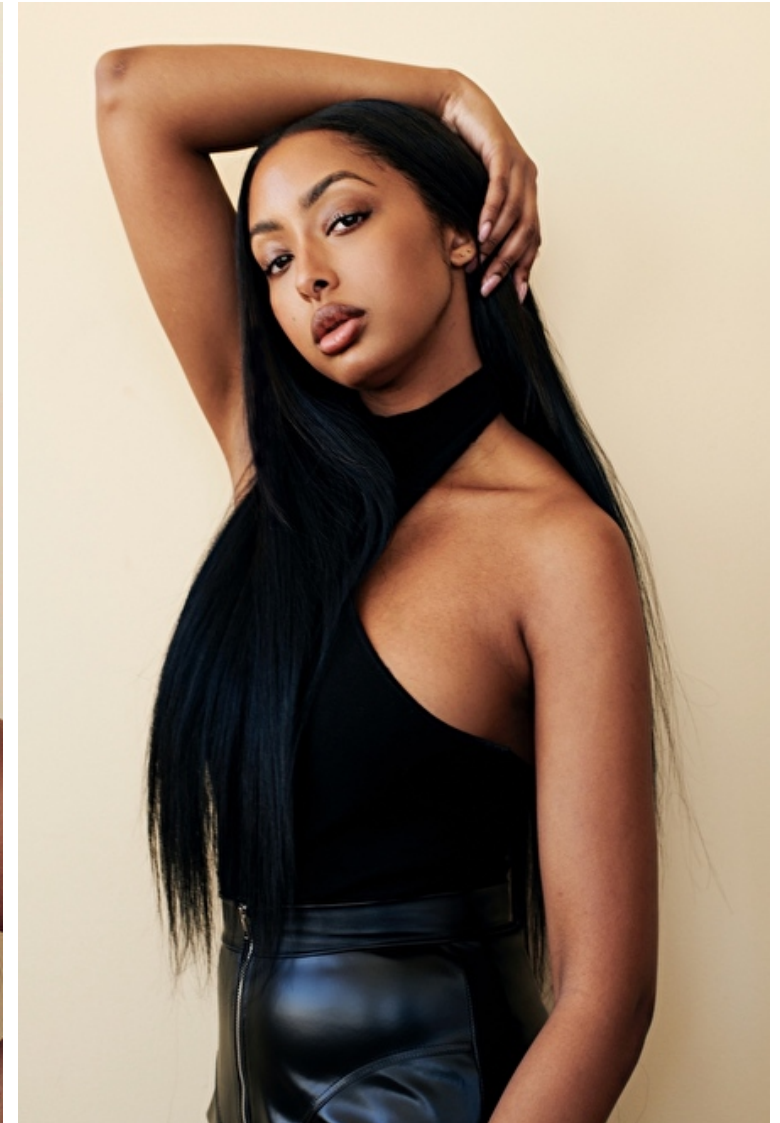

Select

MODEL MANAGEMENT

500 Bishop St NW SUITE A-2, Atlanta, 30318, Georgia, United States

Phone: (404) 872-7444 Fax: (404) 874-1526 Email: info.atlanta@selectmodel.com Website: <https://selectmodel.com/>

Olay Noel

Height 175cm / 5' 9.0"

Size EU/US 36 / 6

Bust 81cm / 32"

Waist 69cm / 27"

Hips 102cm / 40"

Shoes EU/US/UK 39.5 / 8.5 / 6

Eyes Brown

Hair Dark brown

Cup B