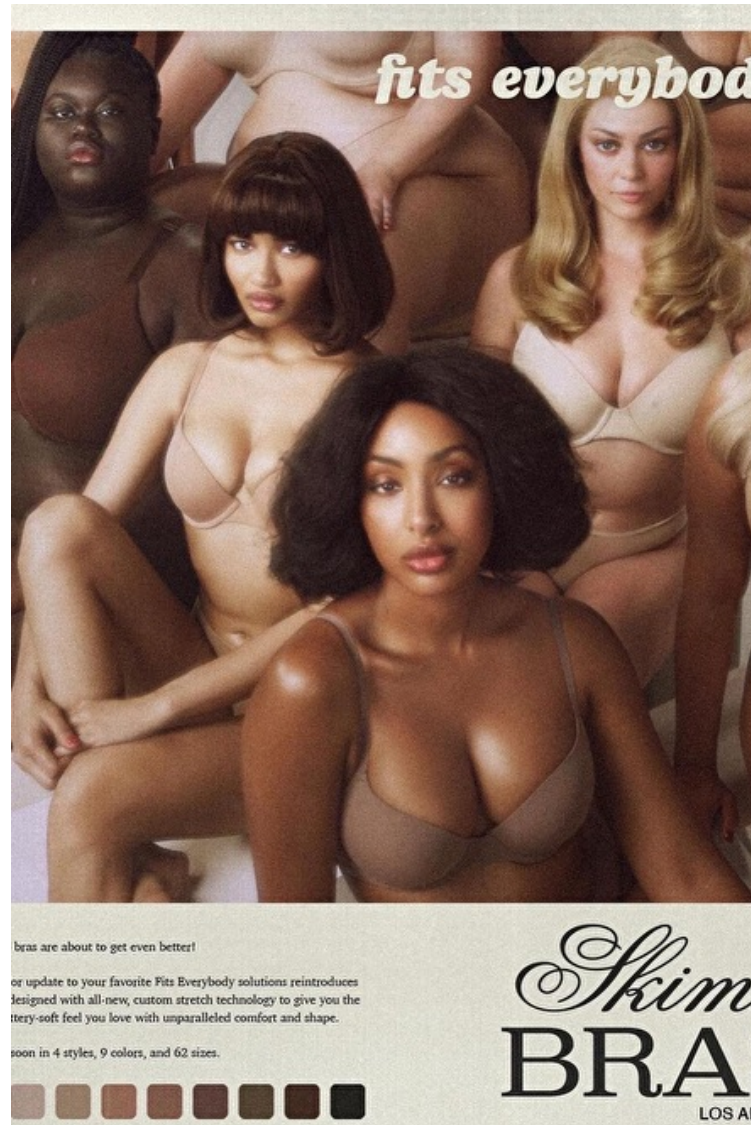

Bust 86cm / 34"

Waist 69cm / 27"

Hips 102cm / 40"

Shoes EU/US/UK 39.5 / 8.5 / 6

Eyes Brown

Hair Dark brown

Cup B

Select