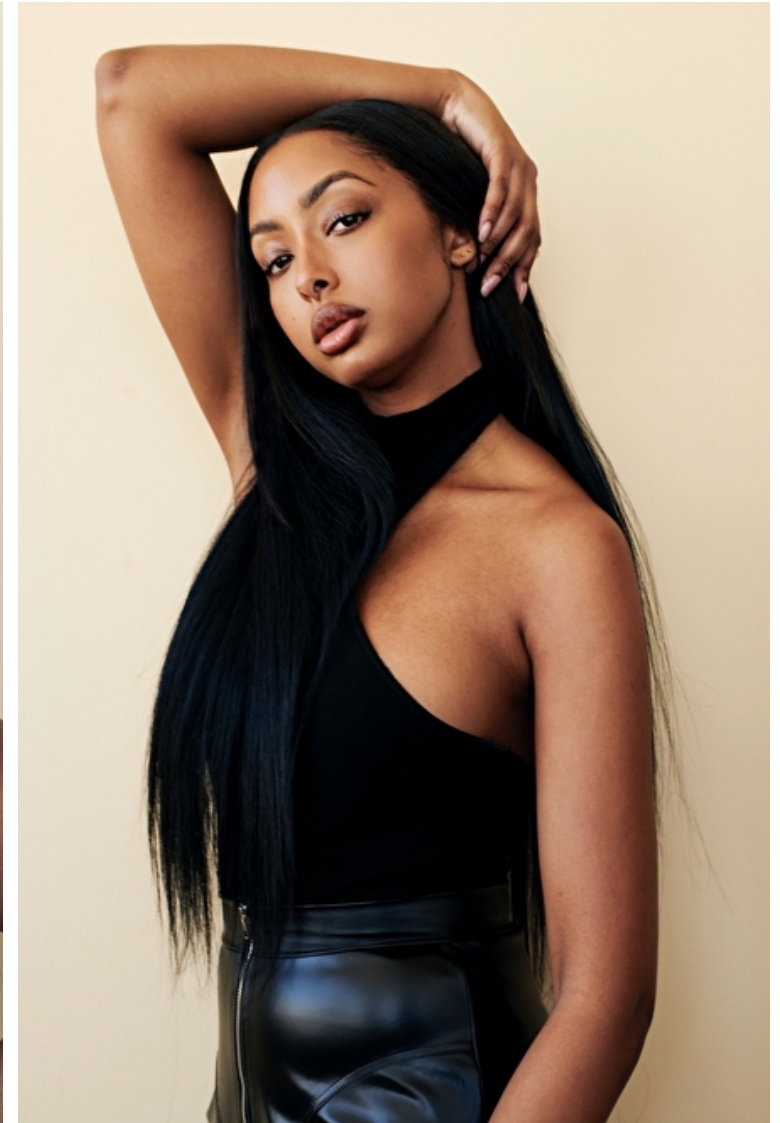

Bust 86cm / 34"

Waist 69cm / 27"

Hips 102cm / 40"

Shoes EU/US/UK 39.5 / 8.5 / 6

Eyes Brown

Hair Dark brown

Cup B

Select