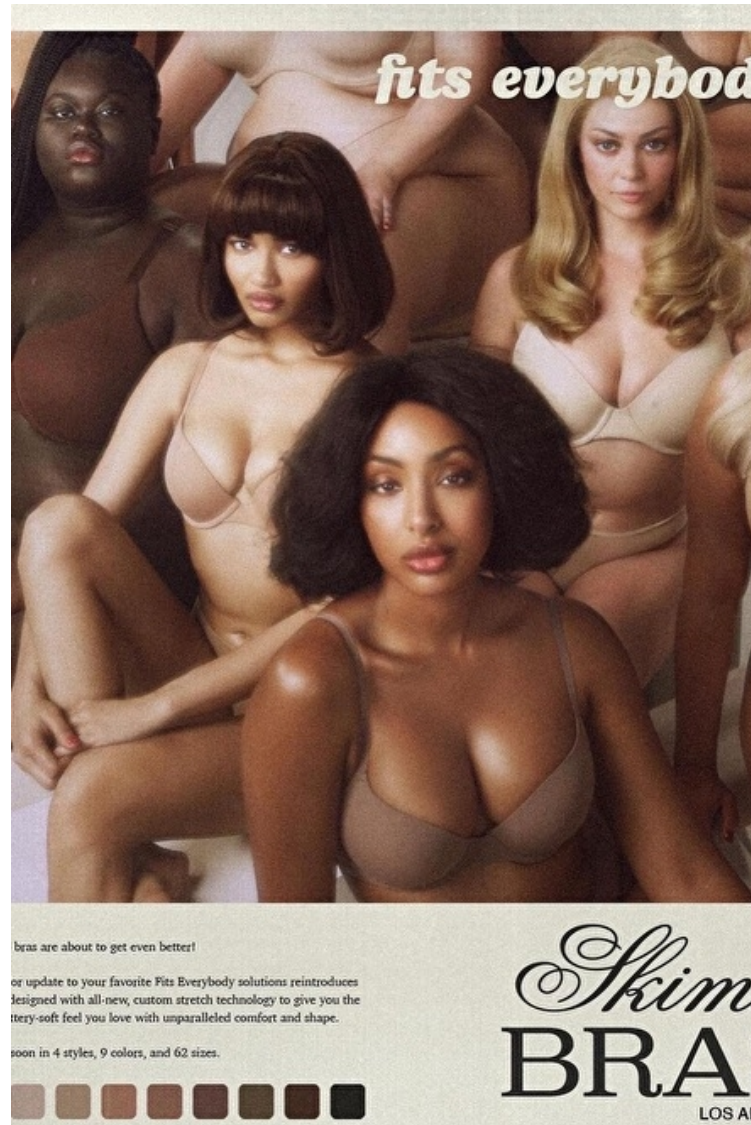

Bust 86cm / 34"

Waist 69cm / 27"

Hips 102cm / 40"

Shoes EU/US/UK 39.5 / 8.5 / 6

Eyes Brown

Hair Dark brown

Cup B

Select