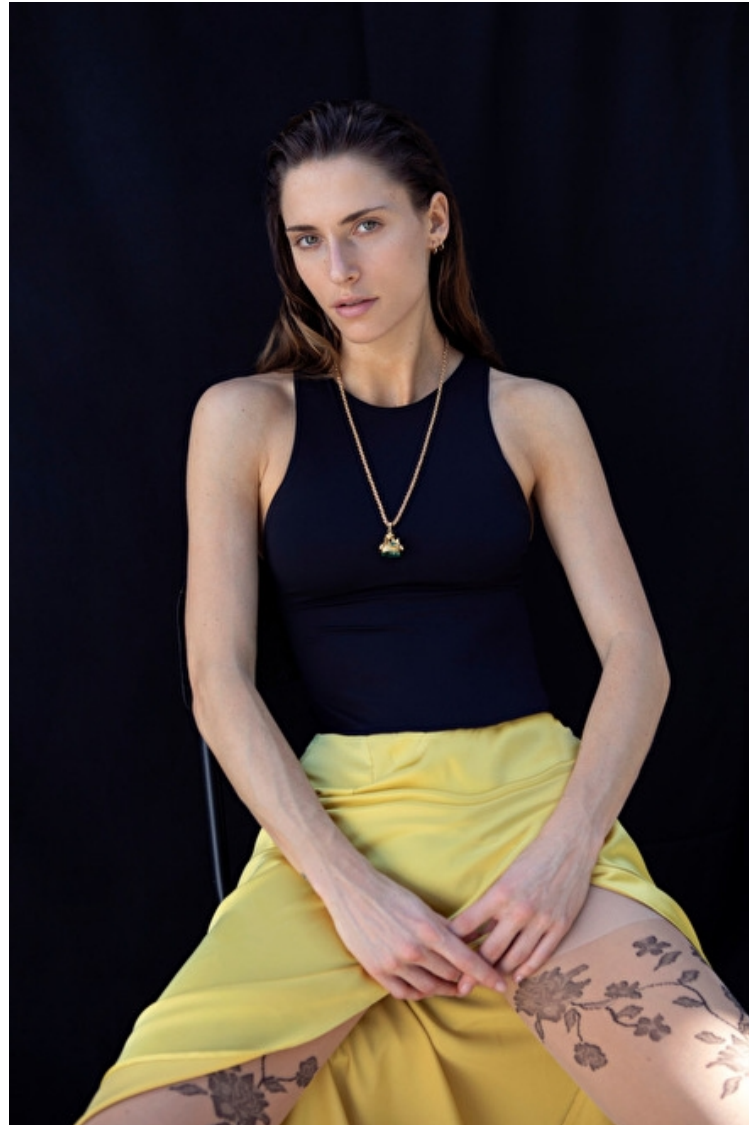

Bust 81cm / 32"

Waist 61cm / 24"

Hips 86cm / 34"

Shoes EU/US/UK 39.5 / 8.5 / 6

Eyes Green

Hair Brown

Cup C

Select