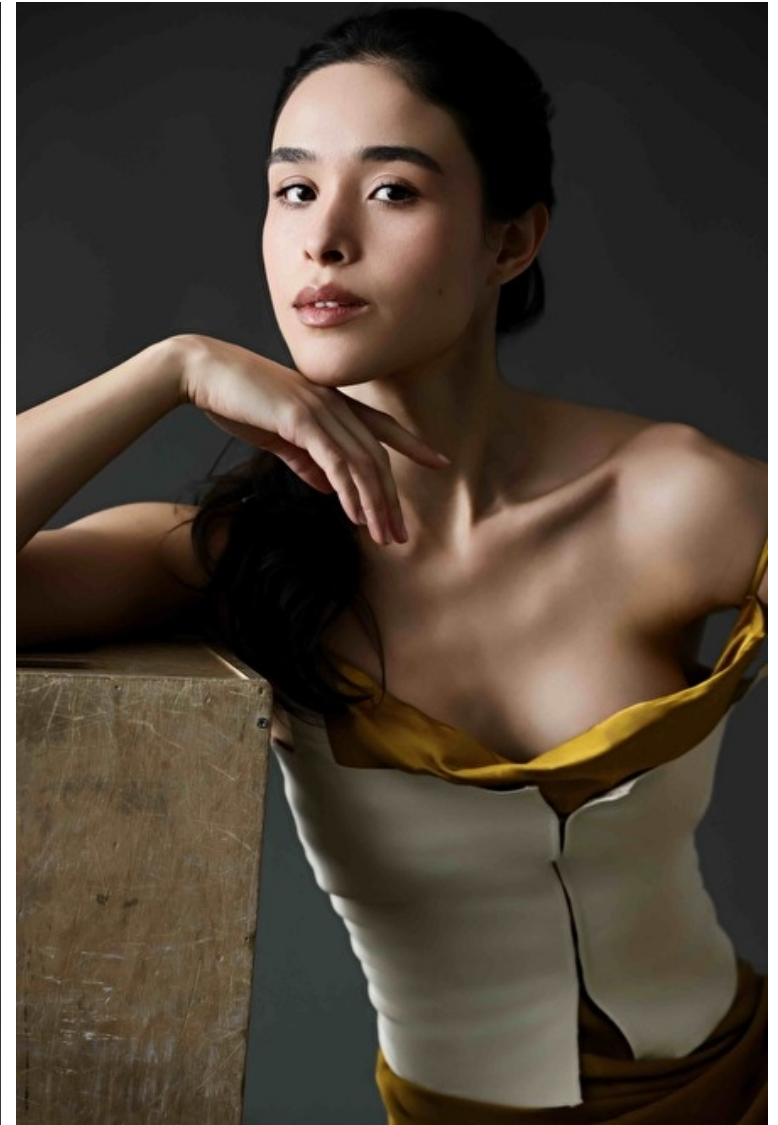

Select

MODEL MANAGEMENT

500 Bishop St NW SUITE A-2, Atlanta, 30318, Georgia, United States
Email: info.atlanta@selectmodel.com Website: <https://selectmodel.com/>

Oriana

Height 175cm / 5' 9.0"

Bust 83cm / 32.5"

Waist 62cm / 24.5"

Hips 92cm / 36"

Shoes EU/US/UK 40 / 9 / 7

Eyes Brown

Hair Dark brown