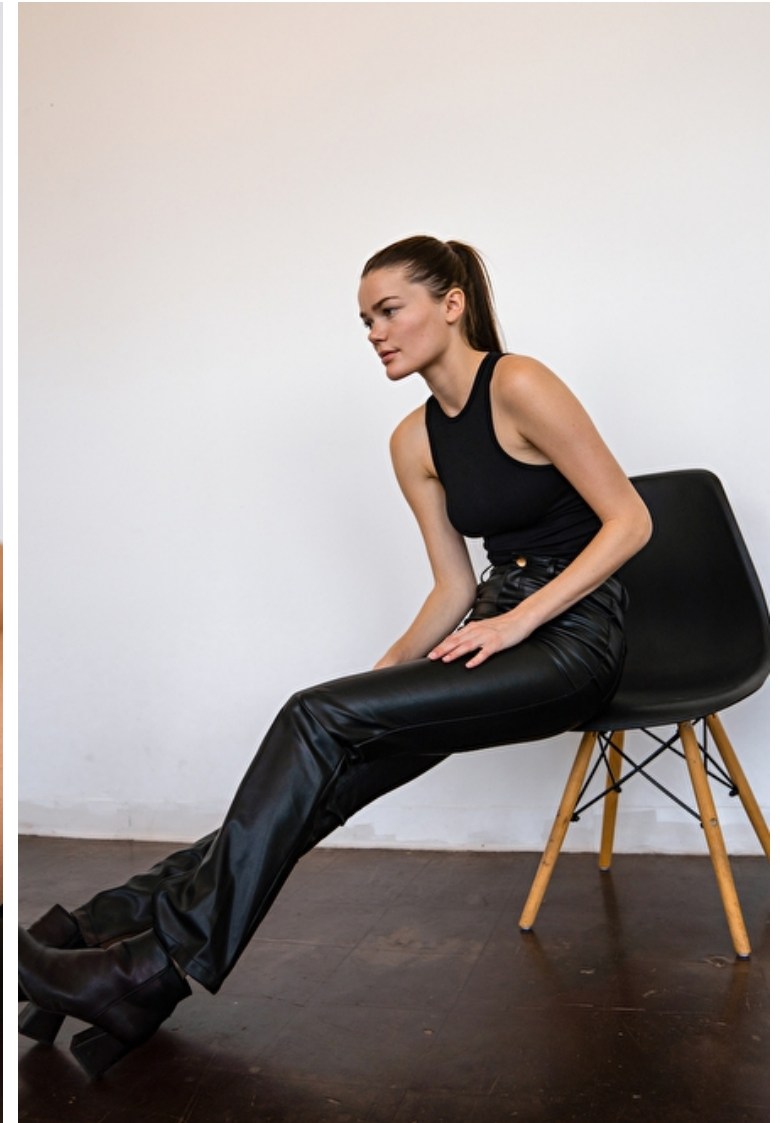

Bust 81cm / 32"

Waist 61cm / 24"

Hips 86cm / 34"

Shoes EU/US/UK 38.5 / 7.5 / 5

Eyes Green

Hair Brown

Cup B

Select