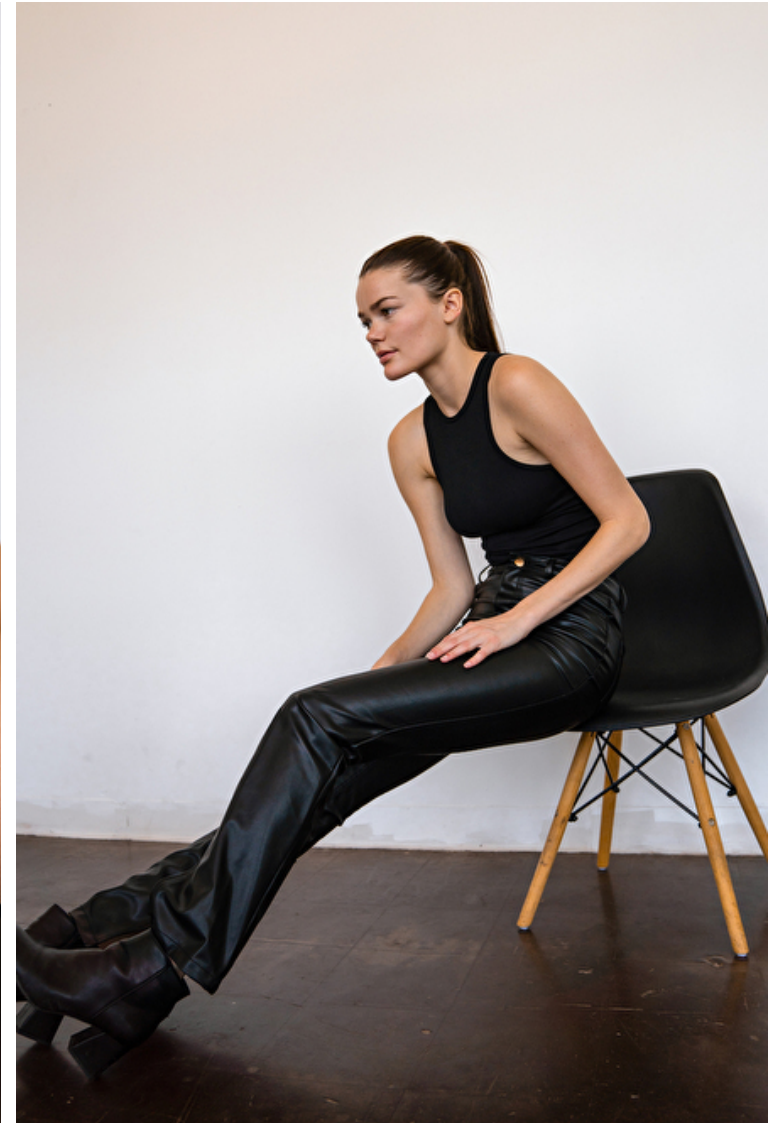

Select

MODEL MANAGEMENT

500 Bishop St NW SUITE A-2, Atlanta, 30318, Georgia, United States
Phone: (404) 872-7444 **Fax:** (404) 874-1526 **Email:** info.atlanta@selectmodel.com **Website:** <https://selectmodel.com/>

Paige Huben

Height 178cm / 5' 10.0"

Size EU/US 32 / 2

Bust 81cm / 32"

Waist 61cm / 24"

Hips 86cm / 34"

Shoes EU/US/UK 38.5 / 7.5 / 5

Eyes Green

Hair Brown

Cup B