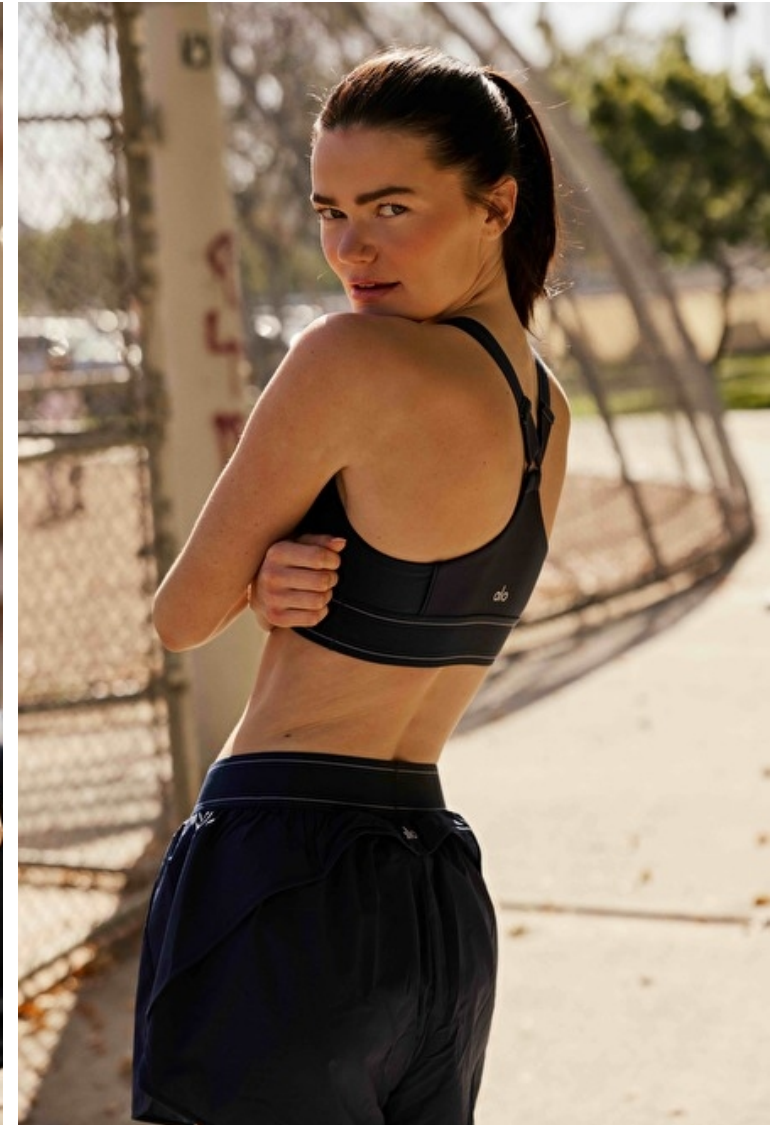

Bust 81cm / 32"

Waist 61cm / 24"

Hips 86cm / 34"

Shoes EU/US/UK 38.5 / 7.5 / 5

Eyes Green

Hair Brown

Cup B

Select