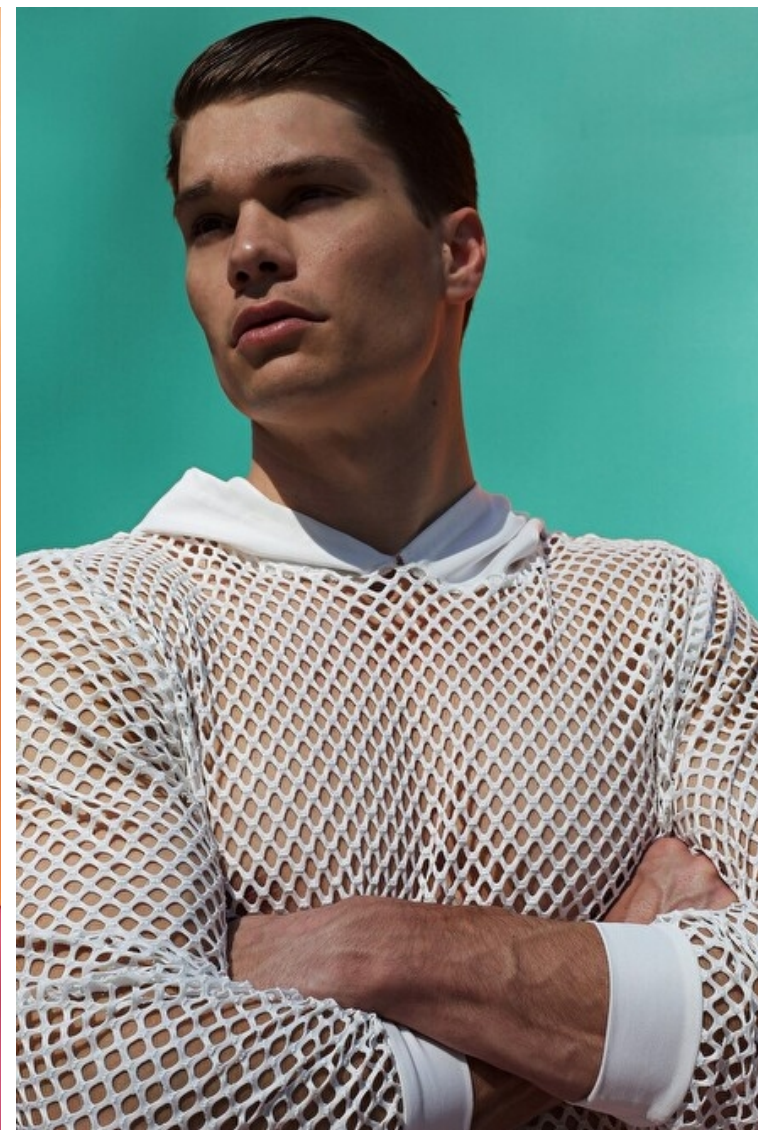

Neck 41cm / 16"

Suit size 50cm / 40"

Suit cut Long