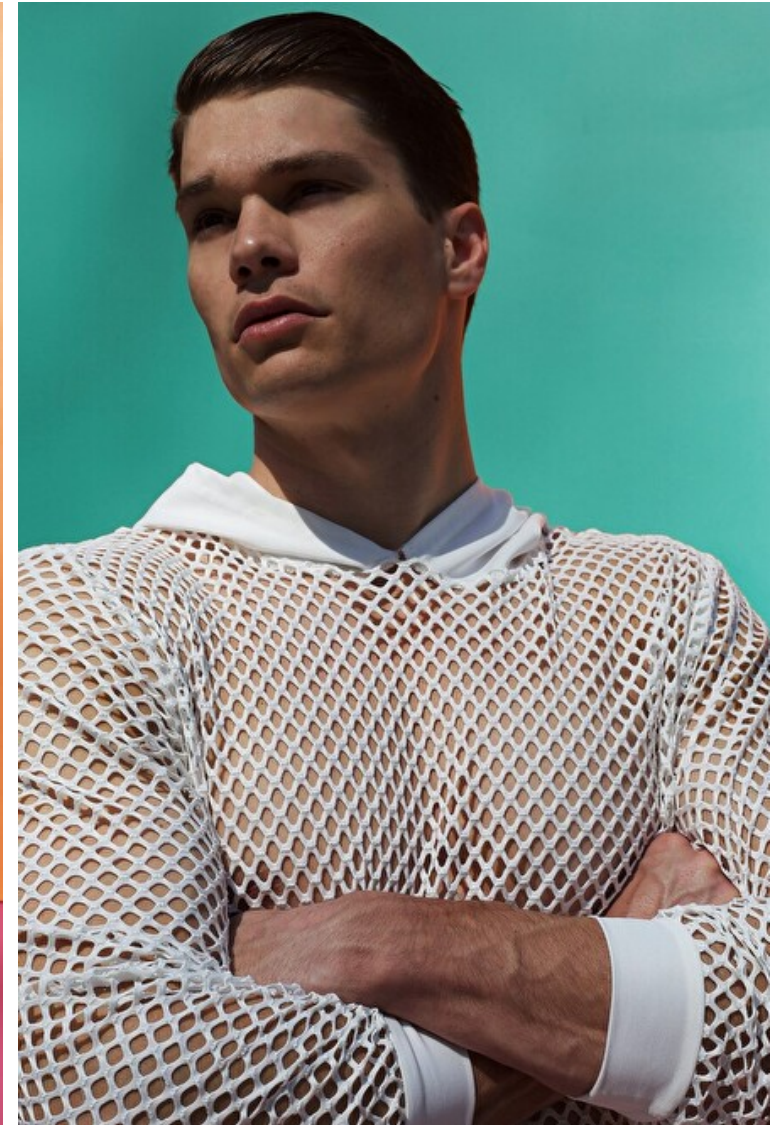

Select

MODEL MANAGEMENT

500 Bishop St NW SUITE A-2, Atlanta, 30318, Georgia, United States
Phone: (404) 872-7444 **Fax:** (404) 874-1526 **Email:** info.atlanta@selectmodel.com **Website:** <https://selectmodel.com/>

Patrick Clayton

Height 188cm / 6' 2.0"

Chest 102cm / 40"

Waist 81cm / 32"

Shoes EU/US/UK 44 / 11 / 9.5

Eyes Brown

Hair Brown

Inseam 81cm / 32"

Neck 41cm / 16"

Suit size 50cm / 40"

Suit cut Long