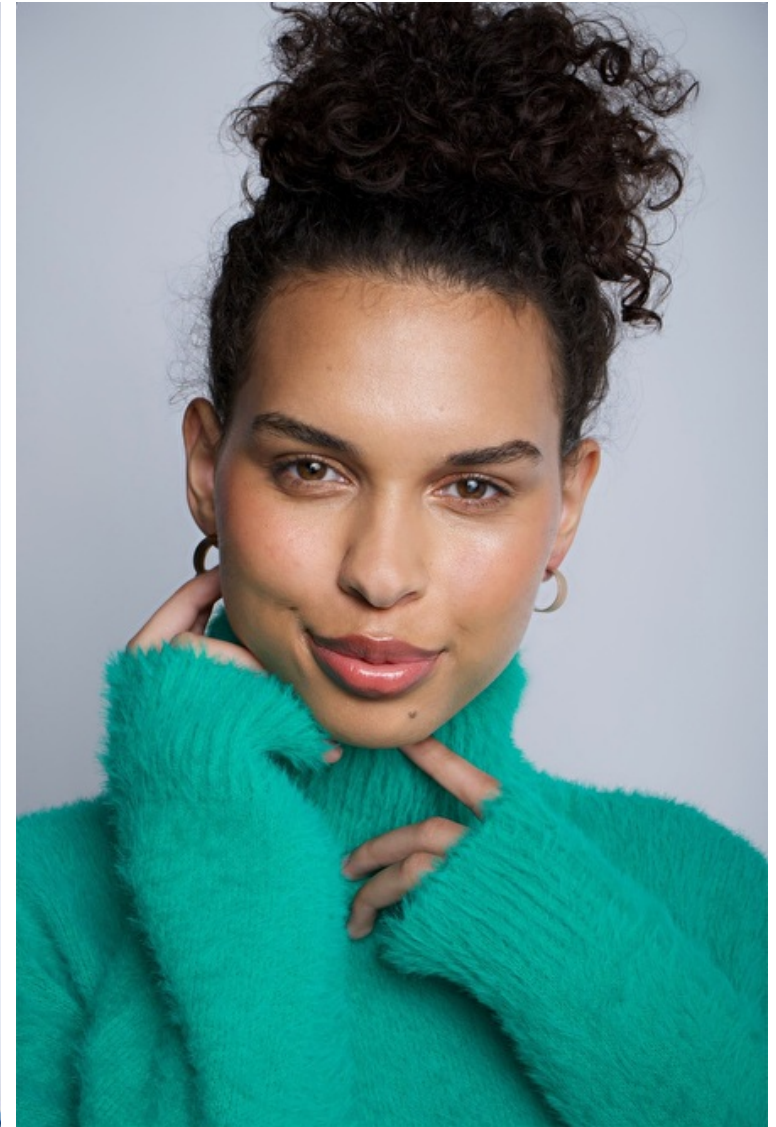

Porsche Carrera

Height 178cm / 5' 10.0"

Bust 85cm / 33.5"

Waist 66cm / 26"

Hips 96cm / 38"

Shoes EU/US/UK 42 / 10.5 / 9

Eyes Hazel

Hair Dark brown