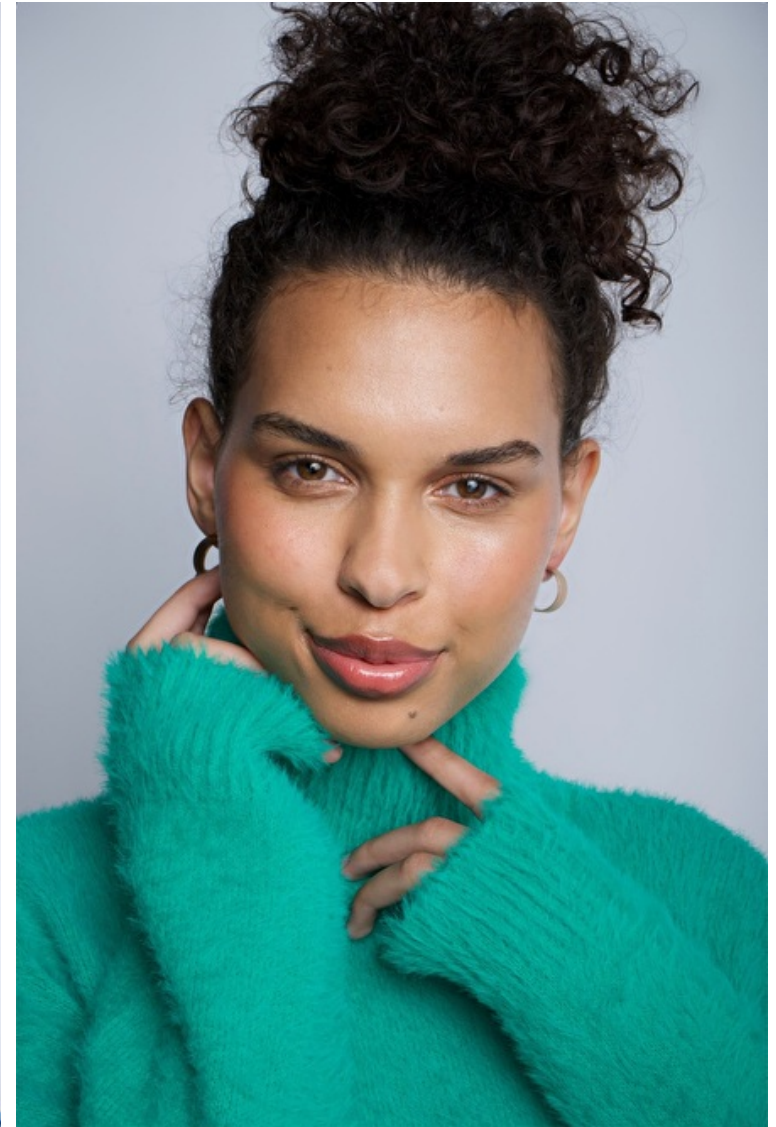

Select

MODEL MANAGEMENT

500 Bishop St NW SUITE A-2, Atlanta, 30318, Georgia, United States
Email: info.atlanta@selectmodel.com Website: <https://selectmodel.com/>

Porsche Carrera

Height 178cm / 5' 10.0"

Bust 85cm / 33.5"

Waist 66cm / 26"

Hips 96cm / 38"

Shoes EU/US/UK 42 / 10.5 / 9

Eyes Hazel

Hair Dark brown