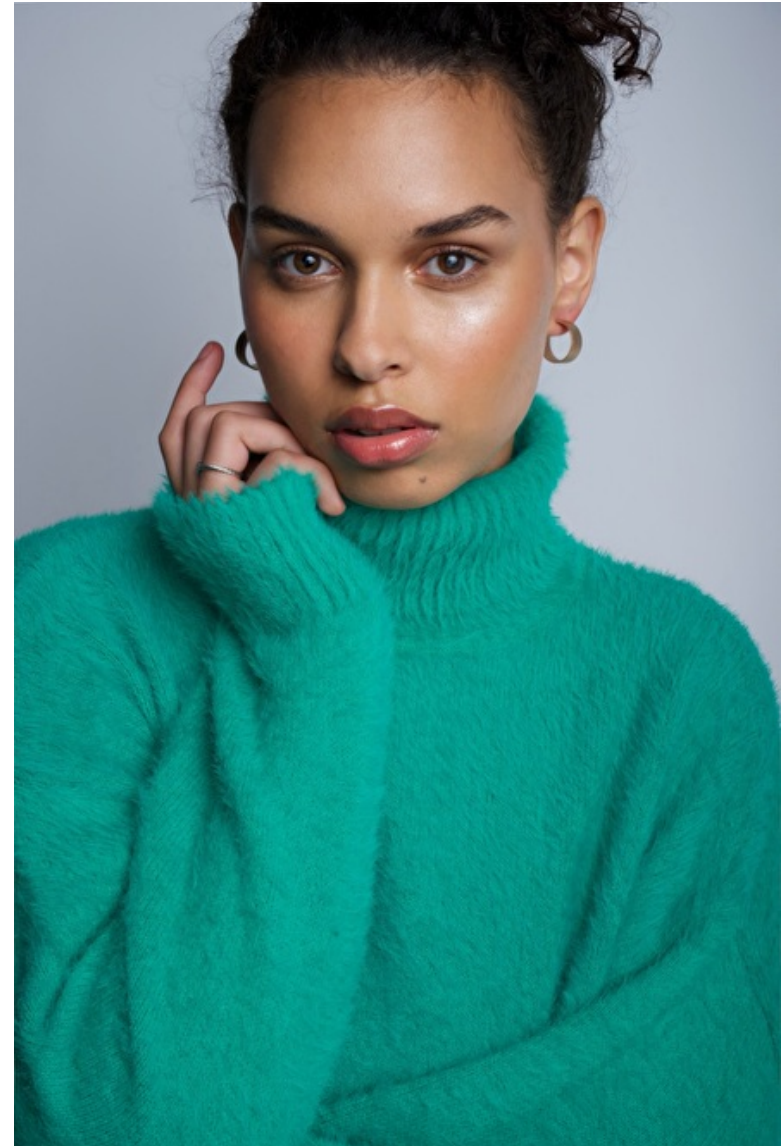

Porsche Carrera

Height 178cm / 5' 10.0"

Bust 85cm / 33.5"

Waist 66cm / 26"

Hips 96cm / 38"

Shoes EU/US/UK 42 / 10.5 / 9

Eyes Hazel

Hair Dark brown