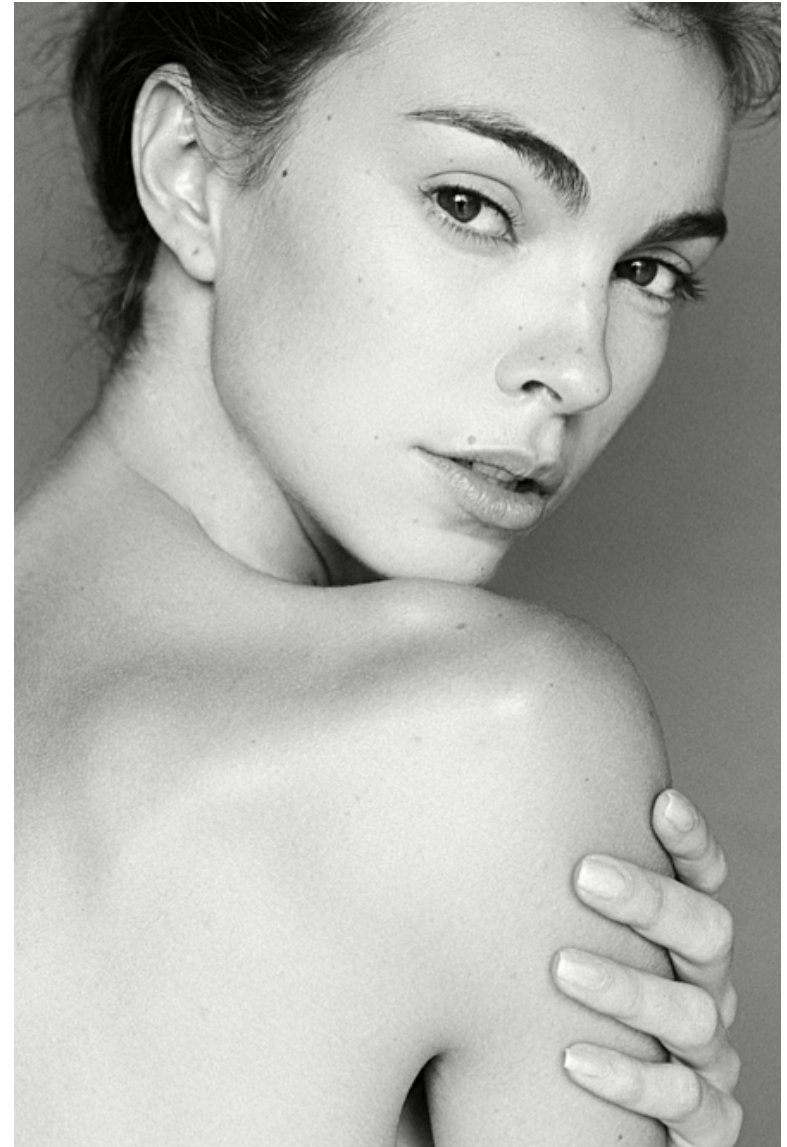

## Priscilla Lourenco

Height 175cm / 5' 9.0"

Bust 83cm / 32.5"

Waist 64cm / 25"

Hips 92cm / 36"

Shoes EU/US/UK 37.5 / 7 / 4

Eyes Brown

Hair Brown