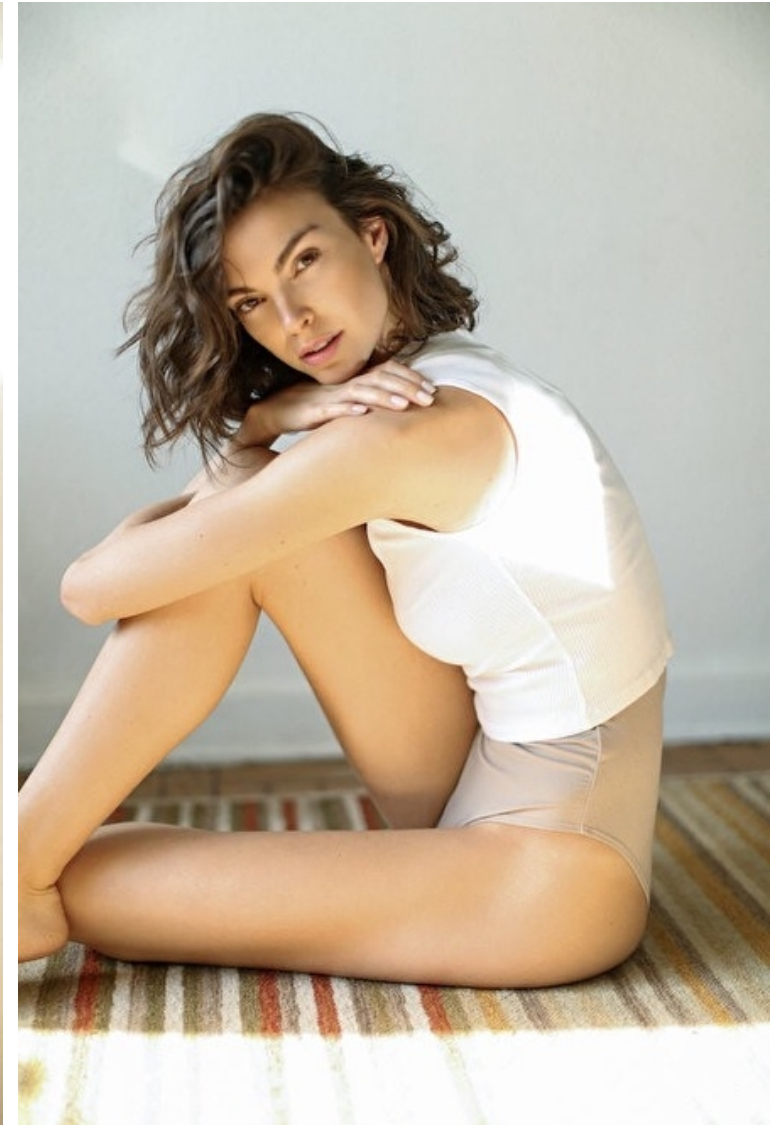

## Priscilla Lourenco

Height 175cm / 5' 9.0"

Bust 83cm / 32.5"

Waist 64cm / 25"

Hips 92cm / 36"

Shoes EU/US/UK 37.5 / 7 / 4

Eyes Brown

Hair Brown