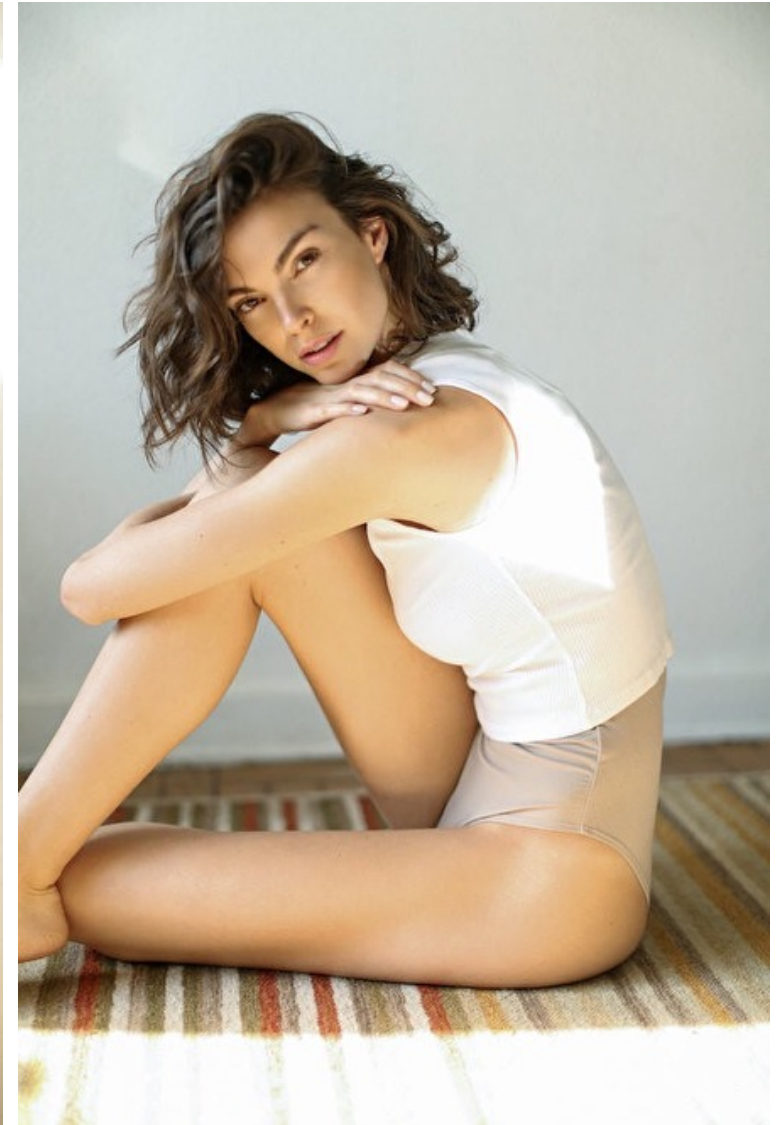

Priscilla Lourenco

Height 175cm / 5' 9.0"

Bust 83cm / 32.5"

Waist 64cm / 25"

Hips 92cm / 36"

Shoes EU/US/UK 37.5 / 7 / 4

Eyes Brown

Hair Brown