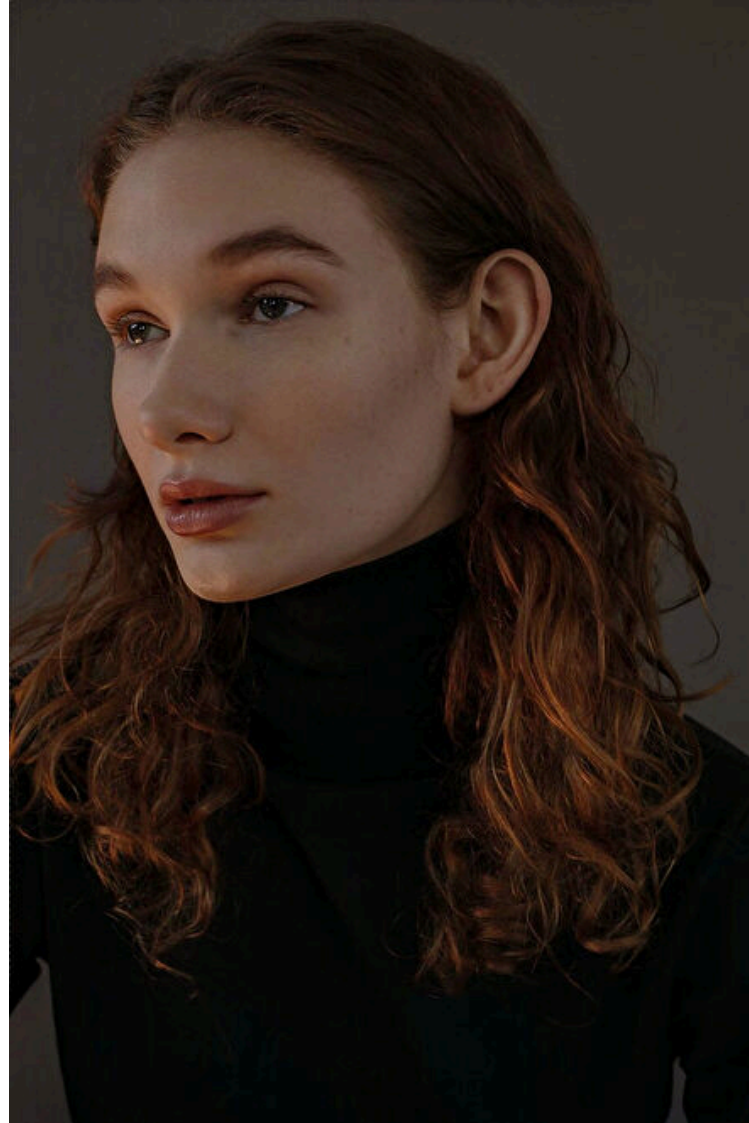

Select

MODEL MANAGEMENT

500 Bishop St NW SUITE A-2, Atlanta, 30318, Georgia, United States

Phone: (404) 872-7444 Fax: (404) 874-1526 Email: info.atlanta@selectmodel.com Website: <https://selectmodel.com/>

Pruette Norwood

Height 176cm / 5' 9.5"

Size EU/US 34 / 4

Bust 81cm / 32"

Waist 61cm / 24"

Hips 86cm / 34"

Shoes EU/US/UK 38 / 7.5 / 5

Eyes Hazel

Hair Auburn