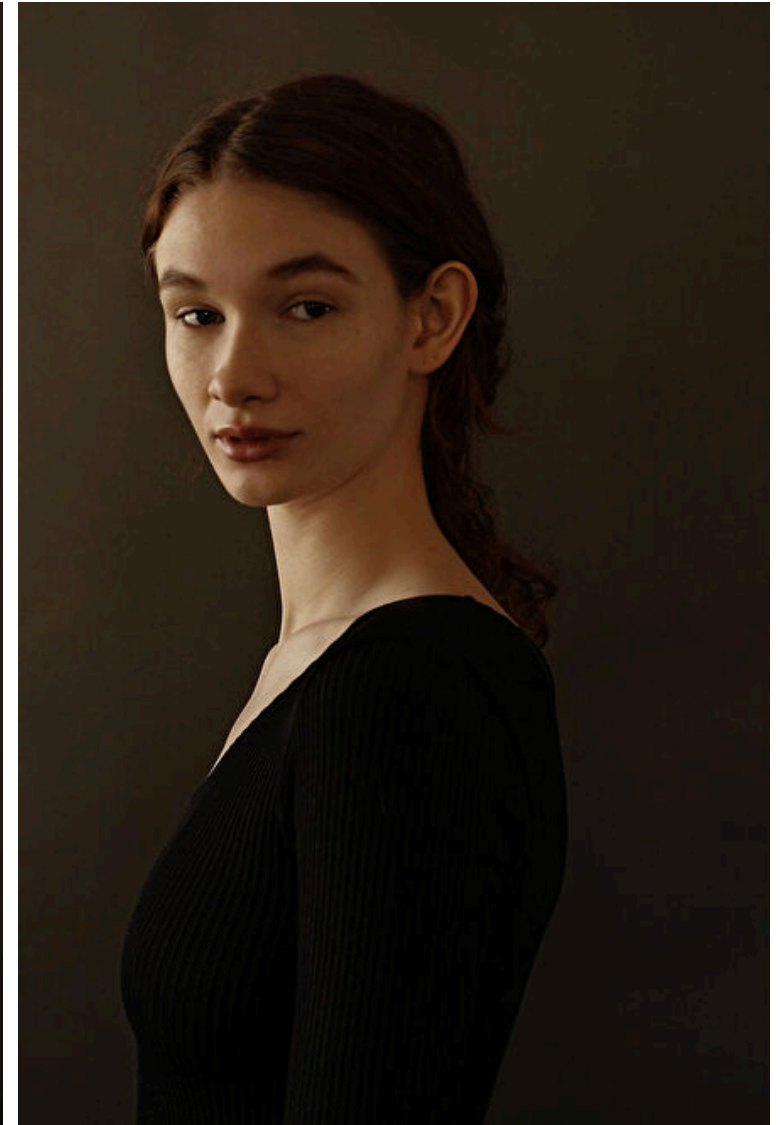

Select

MODEL MANAGEMENT

500 Bishop St NW SUITE A-2, Atlanta, 30318, Georgia, United States

Phone: (404) 872-7444 Fax: (404) 874-1526 Email: info.atlanta@selectmodel.com Website: <https://selectmodel.com/>

Pruette Norwood

Height 176cm / 5' 9.5"

Size EU/US 34 / 4

Bust 81cm / 32"

Waist 61cm / 24"

Hips 86cm / 34"

Shoes EU/US/UK 38 / 7.5 / 5

Eyes Hazel

Hair Auburn