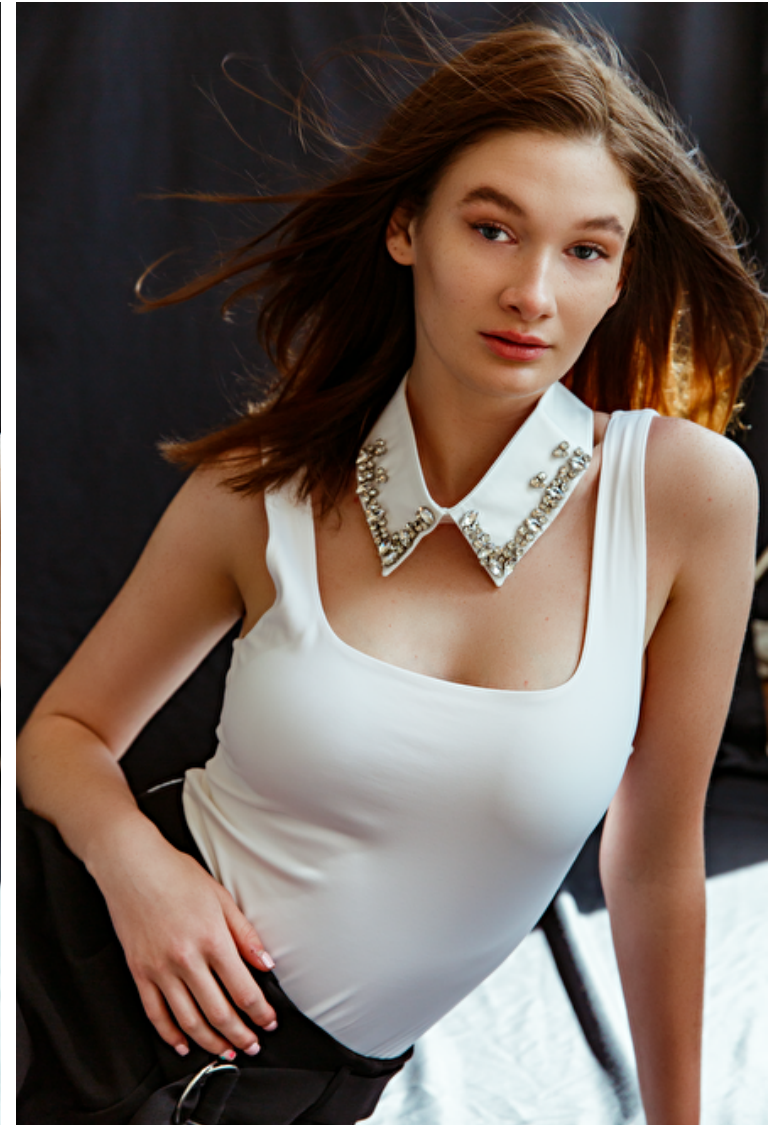

Select

MODEL MANAGEMENT

500 Bishop St NW SUITE A-2, Atlanta, 30318, Georgia, United States
Phone: (404) 872-7444 Fax: (404) 874-1526 Email: info.atlanta@selectmodel.com Website: <https://selectmodel.com/>

Pruette Norwood

Height 176cm / 5' 9.5"

Size EU/US 34 / 4

Bust 81cm / 32"

Waist 61cm / 24"

Hips 86cm / 34"

Shoes EU/US/UK 38 / 7.5 / 5

Eyes Hazel

Hair Auburn