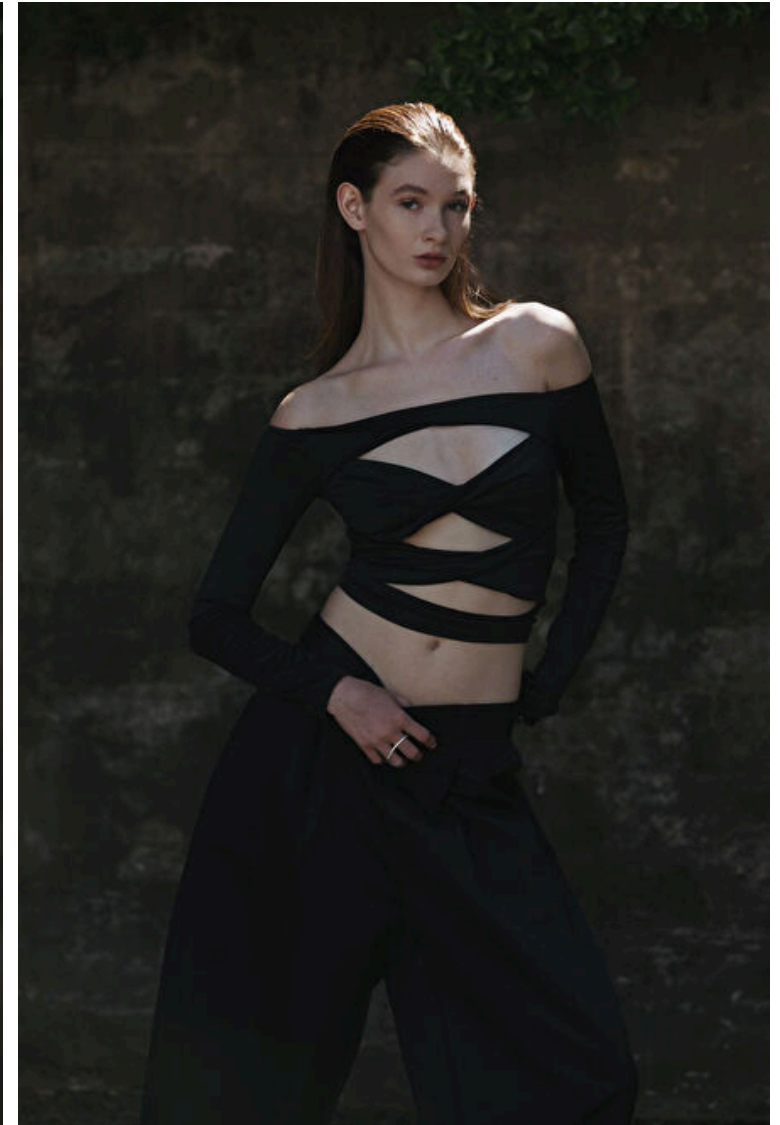

Select

MODEL MANAGEMENT

500 Bishop St NW SUITE A-2, Atlanta, 30318, Georgia, United States

Phone: (404) 872-7444 Fax: (404) 874-1526 Email: info.atlanta@selectmodel.com Website: <https://selectmodel.com/>

Pruette Norwood

Height 176cm / 5' 9.5"

Size EU/US 34 / 4

Bust 81cm / 32"

Waist 61cm / 24"

Hips 86cm / 34"

Shoes EU/US/UK 38 / 7.5 / 5

Eyes Hazel

Hair Auburn