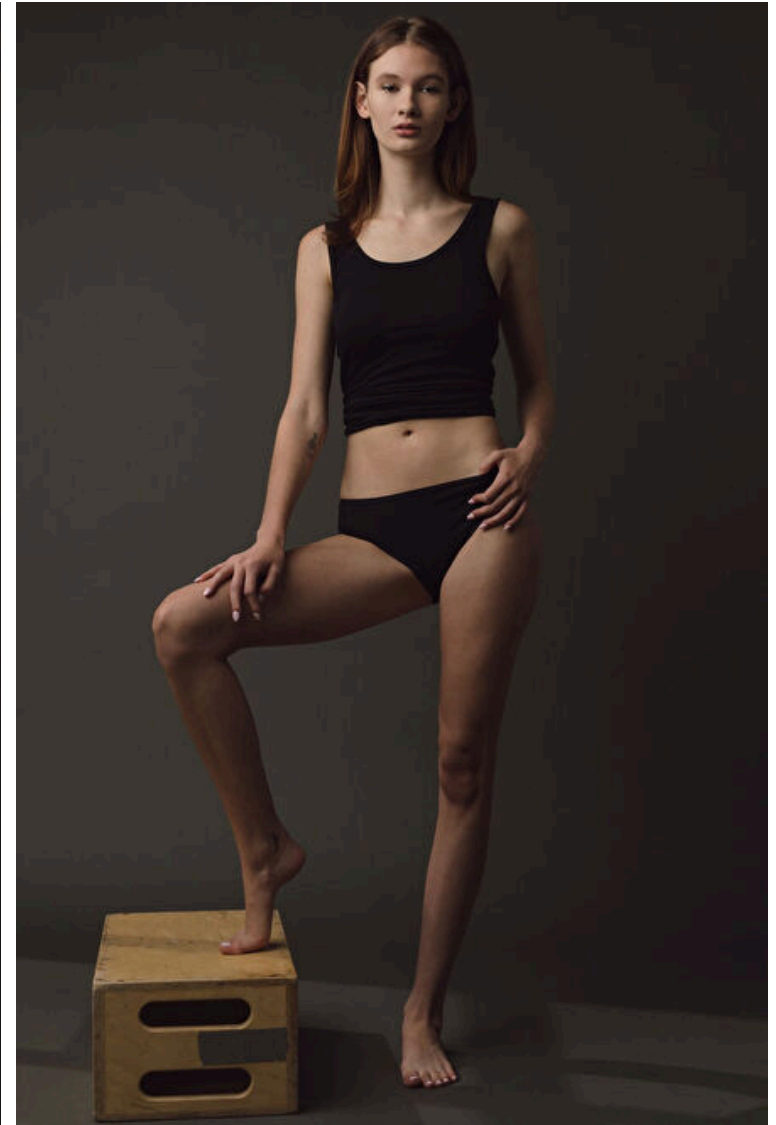

Select

MODEL MANAGEMENT

500 Bishop St NW SUITE A-2, Atlanta, 30318, Georgia, United States
Phone: (404) 872-7444 **Fax:** (404) 874-1526 **Email:** info.atlanta@selectmodel.com **Website:** <https://selectmodel.com/>

Pruette Norwood

Height 176cm / 5' 9.5"

Size EU/US 34 / 4

Bust 81cm / 32"

Waist 61cm / 24"

Hips 86cm / 34"

Shoes EU/US/UK 38 / 7.5 / 5

Eyes Hazel

Hair Auburn