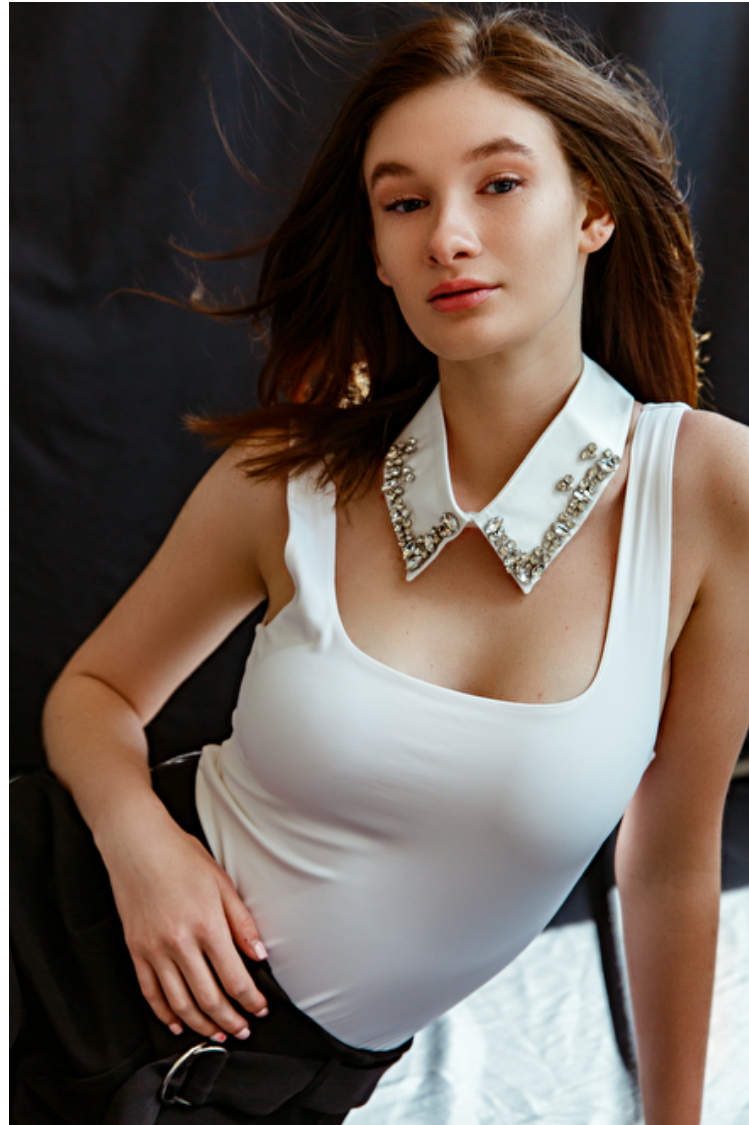

Select

MODEL MANAGEMENT

500 Bishop St NW SUITE A-2, Atlanta, 30318, Georgia, United States
Phone: (404) 872-7444 Fax: (404) 874-1526 Email: info.atlanta@selectmodel.com Website: <https://selectmodel.com/>

Pruette Norwood

Height 176cm / 5' 9.5"

Size EU/US 34 / 4

Bust 81cm / 32"

Waist 61cm / 24"

Hips 86cm / 34"

Shoes EU/US/UK 38 / 7.5 / 5

Eyes Hazel

Hair Auburn