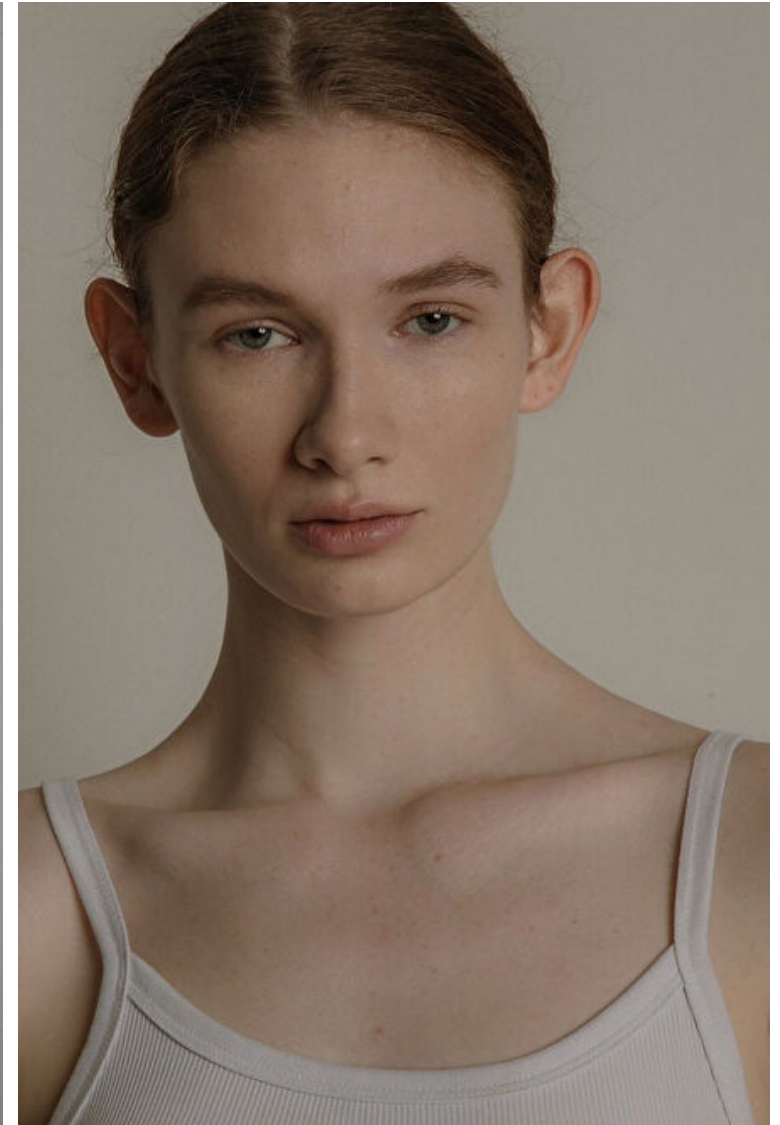

Pruette Norwood

Height 176cm / 5' 9.5"

Size EU/US 34 / 4

Bust 81cm / 32"

Waist 61cm / 24"

Hips 86cm / 34"

Shoes EU/US/UK 38 / 7.5 / 5

Eyes Hazel

Hair Auburn