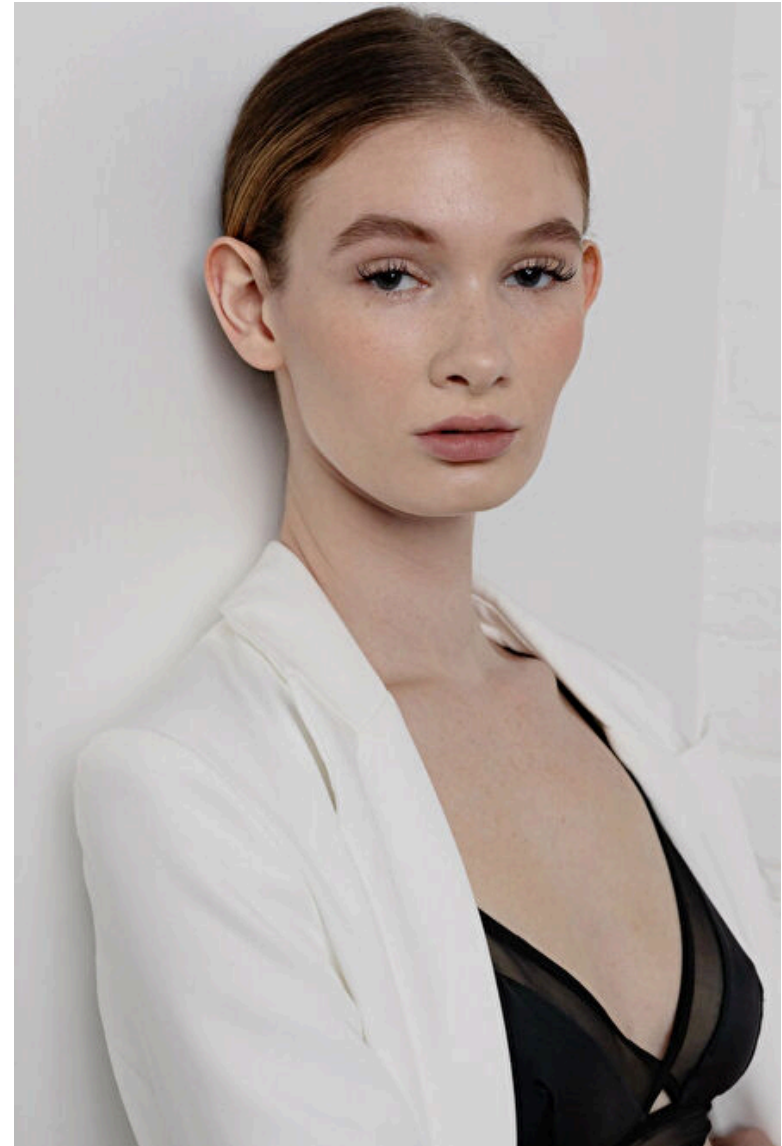

Select

MODEL MANAGEMENT

500 Bishop St NW SUITE A-2, Atlanta, 30318, Georgia, United States
Phone: (404) 872-7444 **Fax:** (404) 874-1526 **Email:** info.atlanta@selectmodel.com **Website:** <https://selectmodel.com/>

Pruette Norwood

Height 176cm / 5' 9.5"

Size EU/US 34 / 4

Bust 81cm / 32"

Waist 61cm / 24"

Hips 86cm / 34"

Shoes EU/US/UK 38 / 7.5 / 5

Eyes Hazel

Hair Auburn