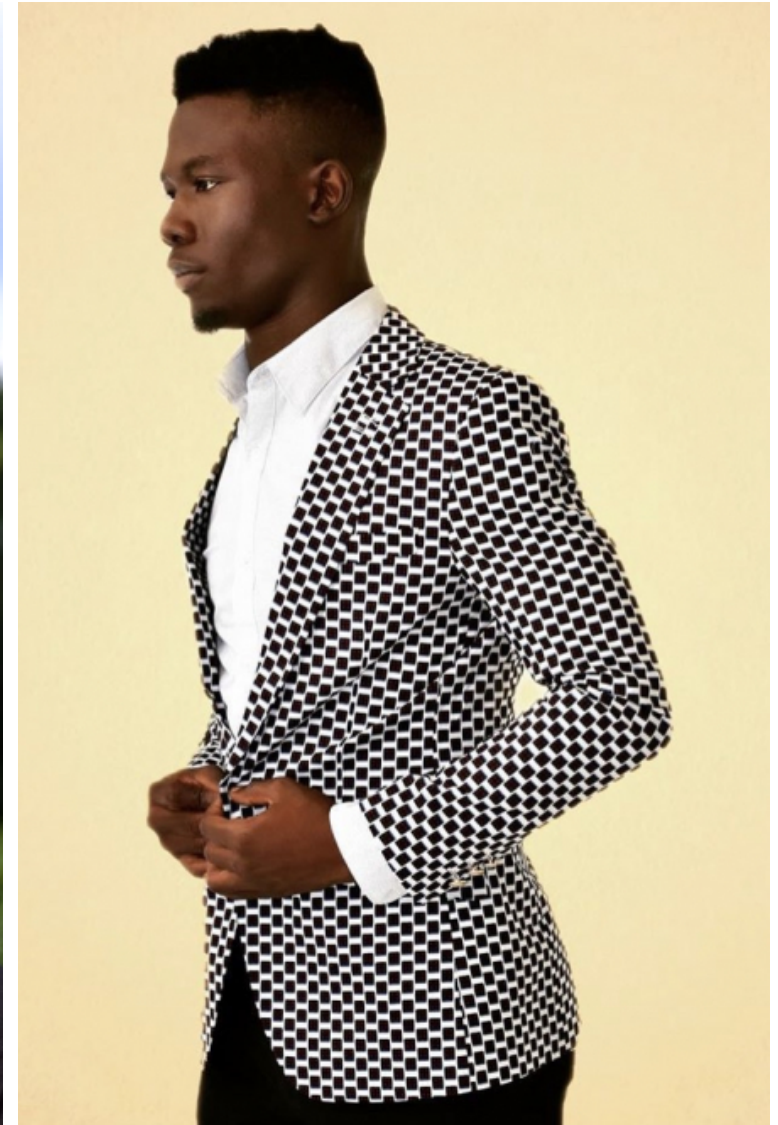

Select

MODEL MANAGEMENT

500 Bishop St NW SUITE A-2, Atlanta, 30318, Georgia, United States
Phone: (404) 872-7444 **Fax:** (404) 874-1526 **Email:** info.atlanta@selectmodel.com **Website:** <https://selectmodel.com/>

Quadri Q

Height 183cm / 6' 0.0"

Waist 76cm / 30"

Shoes EU/US/UK 42 / 9.5 / 8

Eyes Dark brown

Hair Dark brown

Inseam 81cm / 32"

Neck 40cm / 15.5"

Sleeve 84cm / 33"

Suit size 48cm / 38"

Suit cut Regular