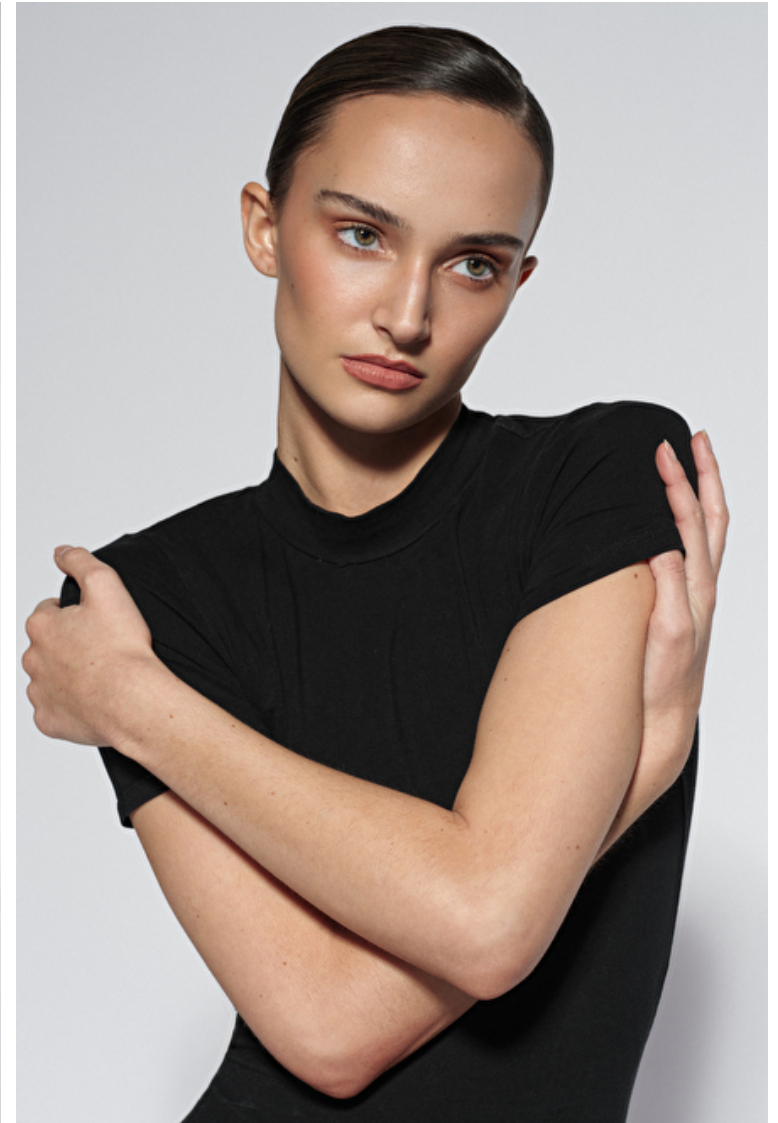

Select

MODEL MANAGEMENT

500 Bishop St NW SUITE A-2, Atlanta, 30318, Georgia, United States

Phone: (404) 872-7444 Fax: (404) 874-1526 Email: info.atlanta@selectmodel.com Website: <https://selectmodel.com/>

Raigan Stump

Height 177cm / 5' 9.5"

Size EU/US 32 / 2

Bust 81cm / 32"

Waist 61cm / 24"

Hips 86cm / 34"

Shoes EU/US/UK 39.5 / 8.5 / 6

Eyes Hazel

Hair Light brown