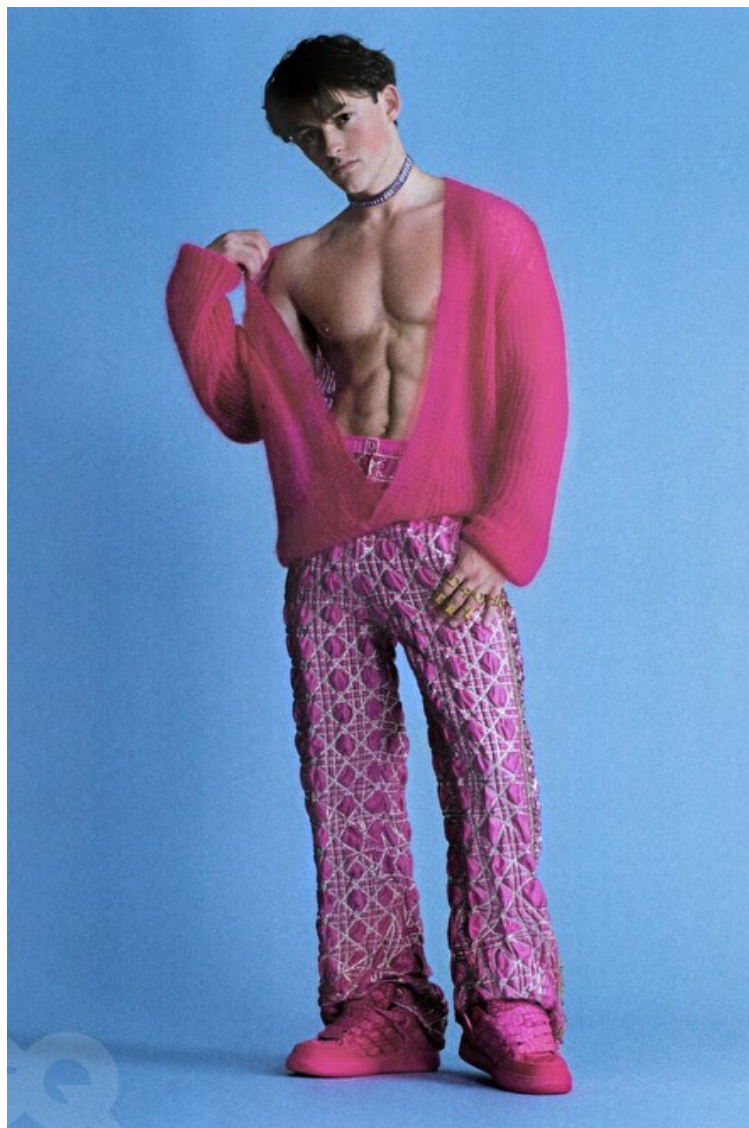

Rainer Dawn

Height 184cm / 6' 0.5"

Waist 76cm / 30"

Shoes EU/US/UK 45 / 12 / 10.5

Eyes Brown

Hair Brown

Inseam 81cm / 32"

Neck 41cm / 16"