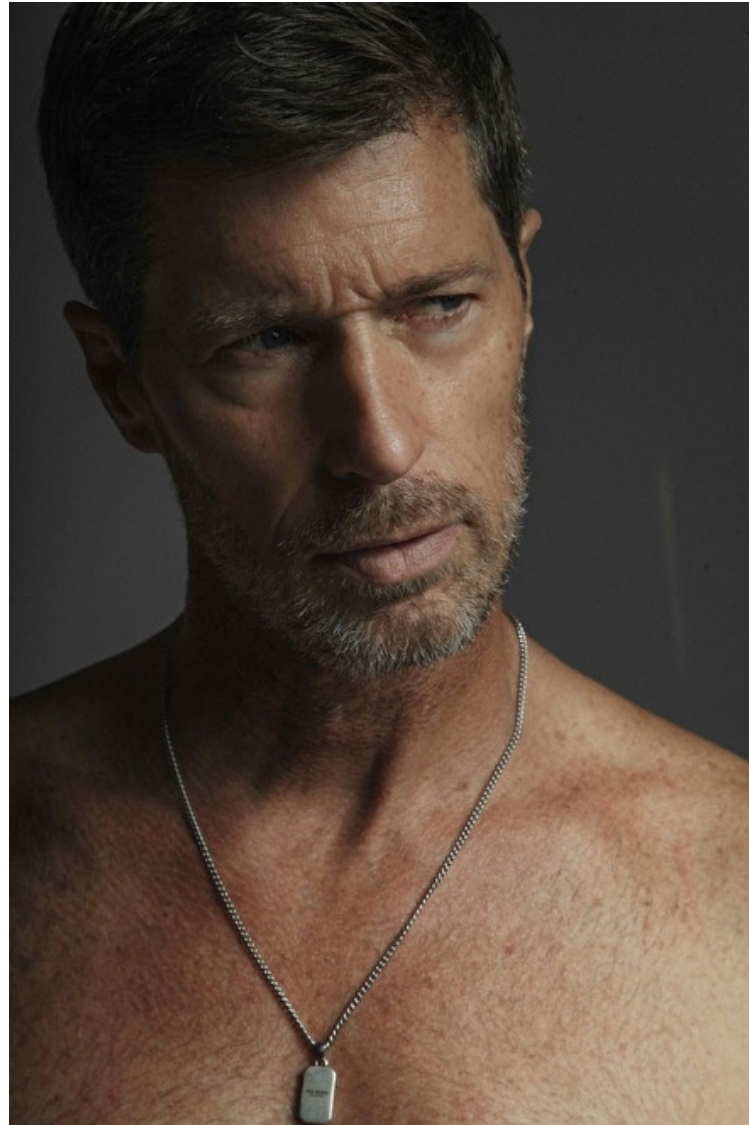

Rib Hillis

Height 183cm / 6' 0.0"

Waist 81cm / 32"

Shoes EU/US/UK 44 / 11 / 9.5

Eyes Blue

Hair Brown

Suit size 50cm / 40"

Suit cut Long