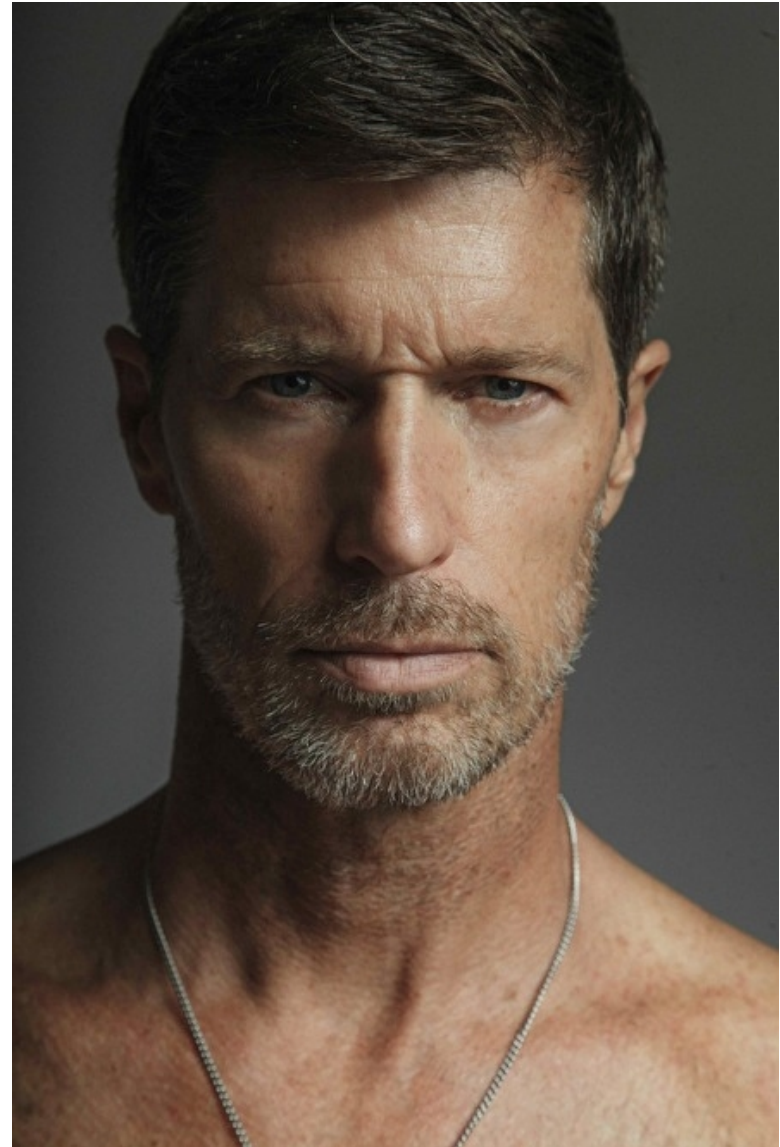

Select

MODEL MANAGEMENT

500 Bishop St NW SUITE A-2, Atlanta, 30318, Georgia, United States
Email: info.atlanta@selectmodel.com **Website:** <https://selectmodel.com/>

Rib Hillis

Height 183cm / 6' 0.0"

Waist 81cm / 32"

Shoes EU/US/UK 44 / 11 / 9.5

Eyes Blue

Hair Brown

Suit size 50cm / 40"

Suit cut Long