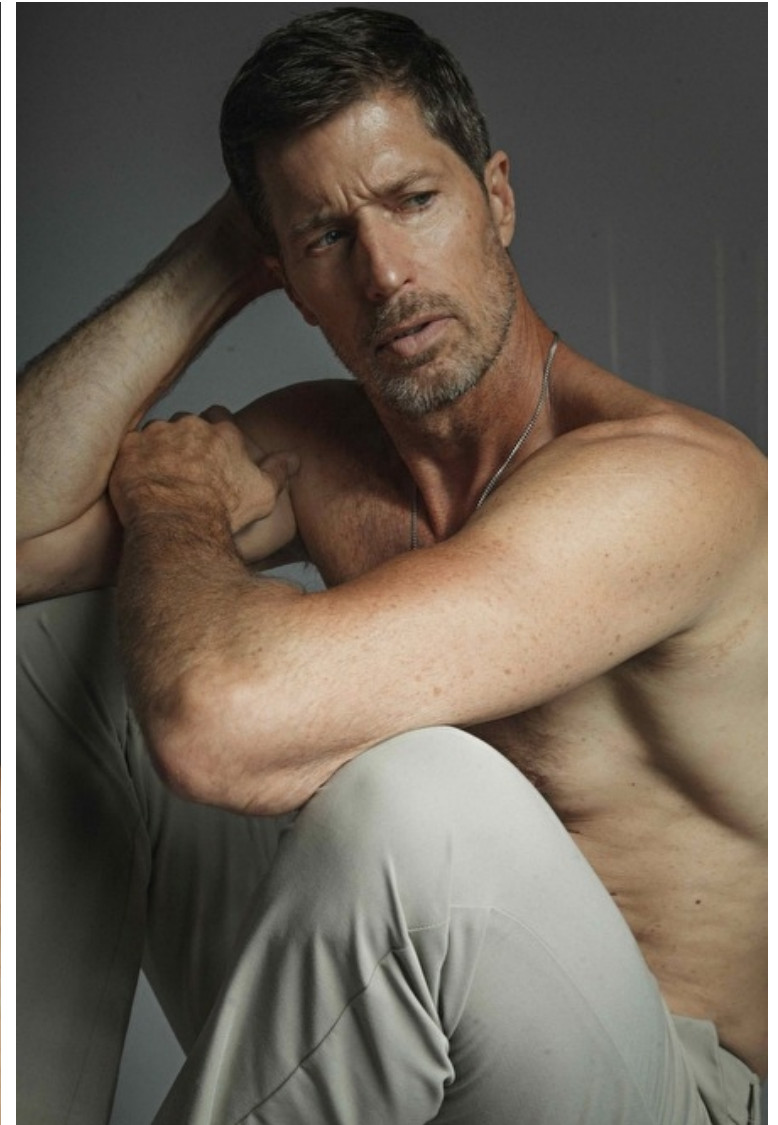

Rib Hillis

Height 183cm / 6' 0.0"

Waist 81cm / 32"

Shoes EU/US/UK 44 / 11 / 9.5

Eyes Blue

Hair Brown

Suit size 50cm / 40"

Suit cut Long