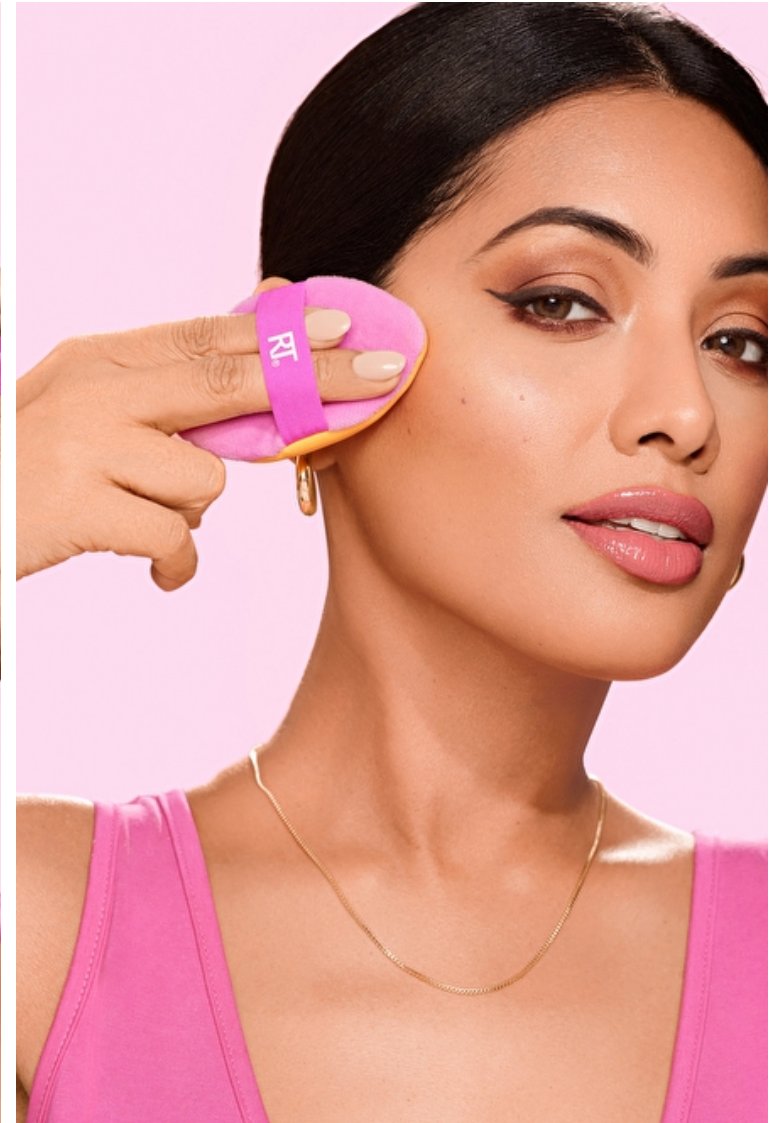

Select

MODEL MANAGEMENT

500 Bishop St NW SUITE A-2, Atlanta, 30318, Georgia, United States
Email: info.atlanta@selectmodel.com Website: <https://selectmodel.com/>

Riya Ray

Height 162cm / 5' 4.0"

Size EU/US 32 / 2

Bust 84cm / 33"

Waist 62cm / 24.5"

Hips 89cm / 35"

Shoes EU/US/UK 36 / 6 / 3

Eyes Brown

Hair Dark brown

Cup C