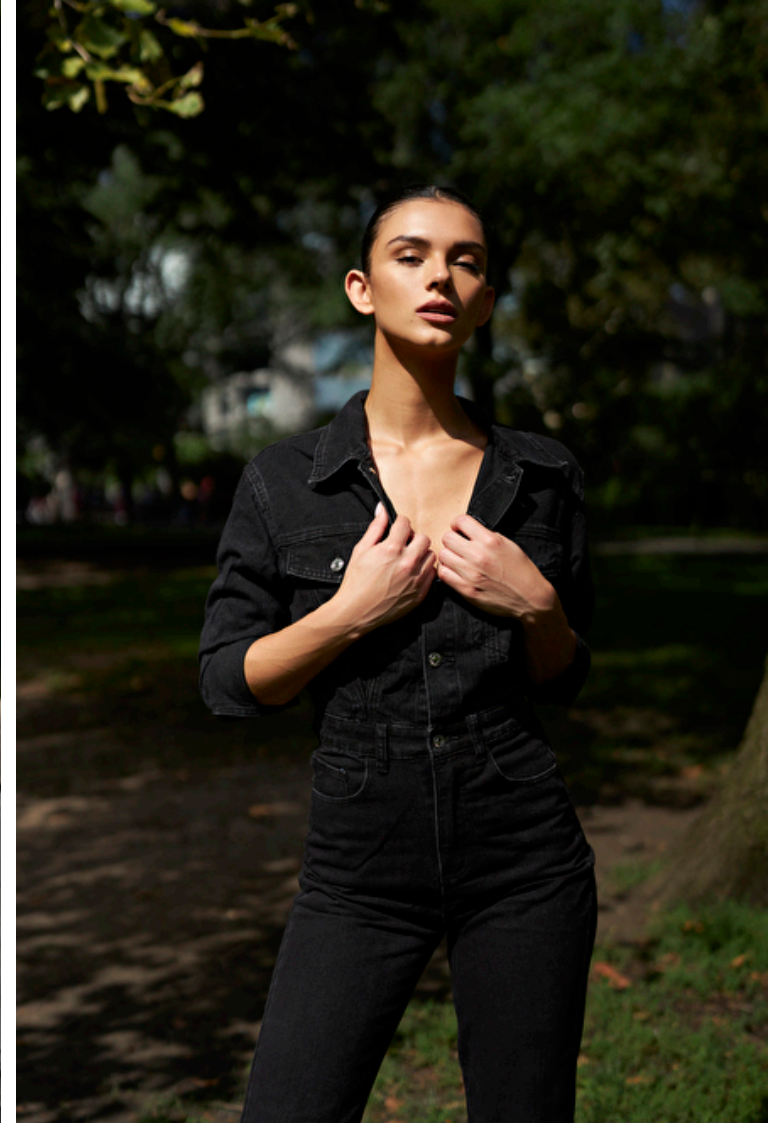

Select

MODEL MANAGEMENT

500 Bishop St NW SUITE A-2, Atlanta, 30318, Georgia, United States

Phone: (404) 872-7444 Fax: (404) 874-1526 Email: info.atlanta@selectmodel.com Website: <https://selectmodel.com/>

Rowena Karmy

Height 173cm / 5' 8.0"

Bust 81cm / 32"

Waist 62cm / 24.5"

Hips 86cm / 34"

Shoes EU/US/UK 40.5 / 9.5 / 7

Eyes Brown

Hair Dark brown

Cup A