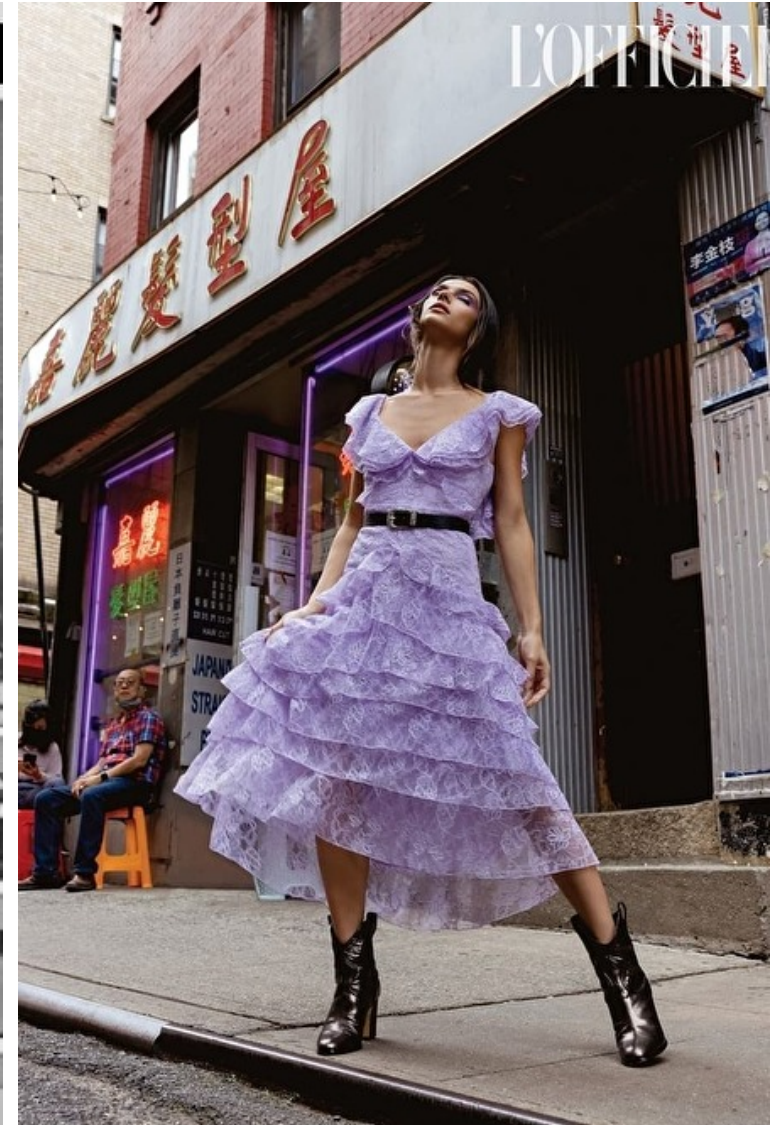

Select

MODEL MANAGEMENT

500 Bishop St NW SUITE A-2, Atlanta, 30318, Georgia, United States

Phone: (404) 872-7444 Fax: (404) 874-1526 Email: info.atlanta@selectmodel.com Website: <https://selectmodel.com/>

Rowena Karmy

Height 173cm / 5' 8.0"

Bust 81cm / 32"

Waist 62cm / 24.5"

Hips 86cm / 34"

Shoes EU/US/UK 40.5 / 9.5 / 7

Eyes Brown

Hair Dark brown

Cup A