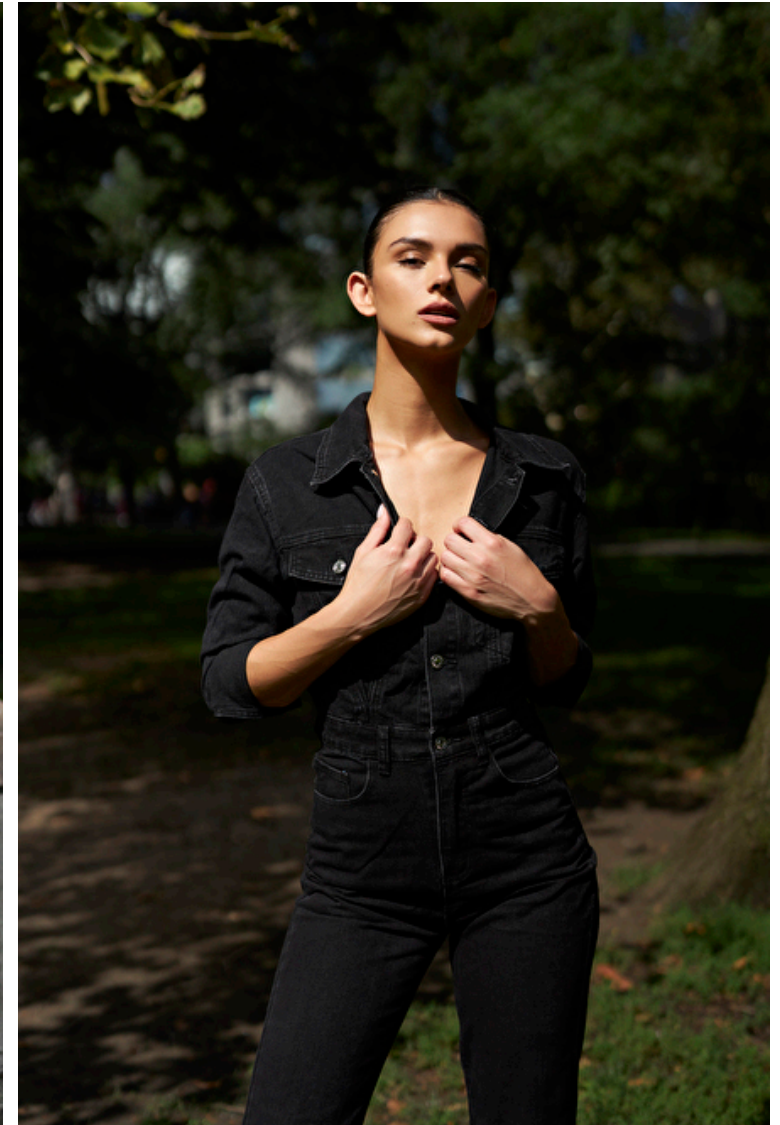

Select

MODEL MANAGEMENT

500 Bishop St NW SUITE A-2, Atlanta, 30318, Georgia, United States
Phone: (404) 872-7444 **Fax:** (404) 874-1526 **Email:** info.atlanta@selectmodel.com **Website:** <https://selectmodel.com/>

Rowena Karmy

Height 173cm / 5' 8.0"

Bust 81cm / 32"

Waist 62cm / 24.5"

Hips 86cm / 34"

Shoes EU/US/UK 40.5 / 9.5 / 7

Eyes Brown

Hair Dark brown

Cup A