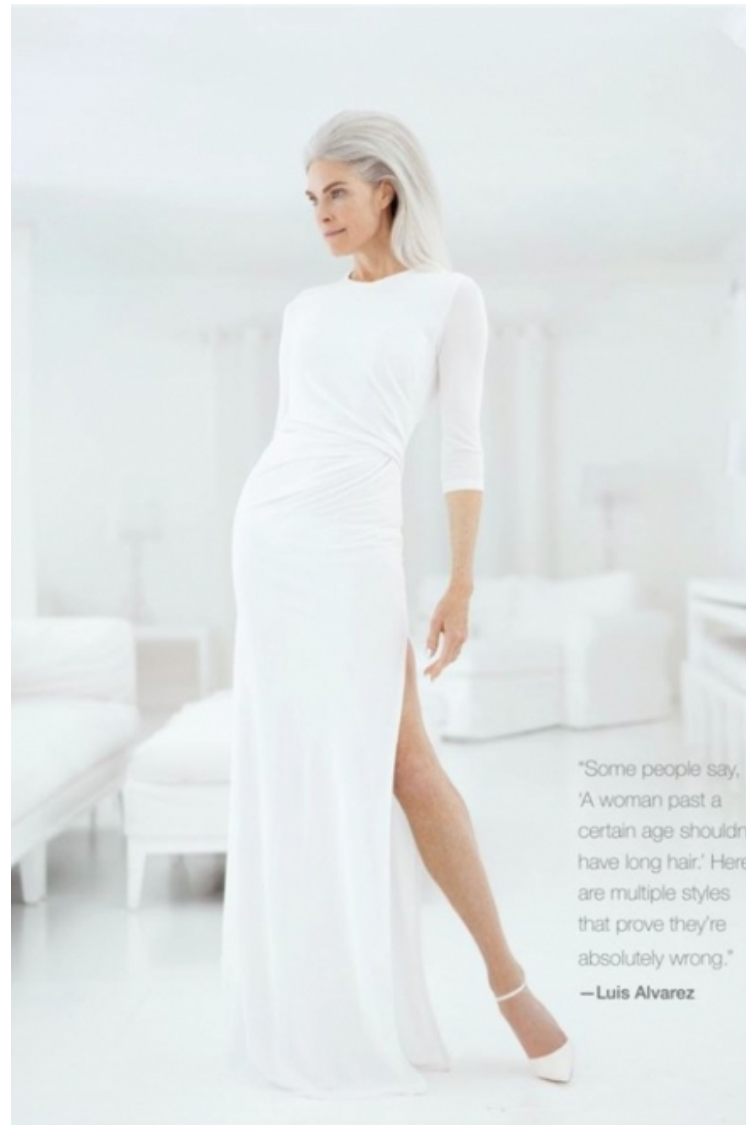

Select

MODEL MANAGEMENT

500 Bishop St NW SUITE A-2, Atlanta, 30318, Georgia, United States
Email: info.atlanta@selectmodel.com Website: <https://selectmodel.com/>

Roxanne Gould

Height 181cm / 5' 11.5"

Bust 86cm / 34"

Waist 67cm / 26.5"

Hips 96cm / 38"

Shoes EU/US/UK 42.5 / 11 / 9

Hair Salt and pepper

Eyes Green

Cup B