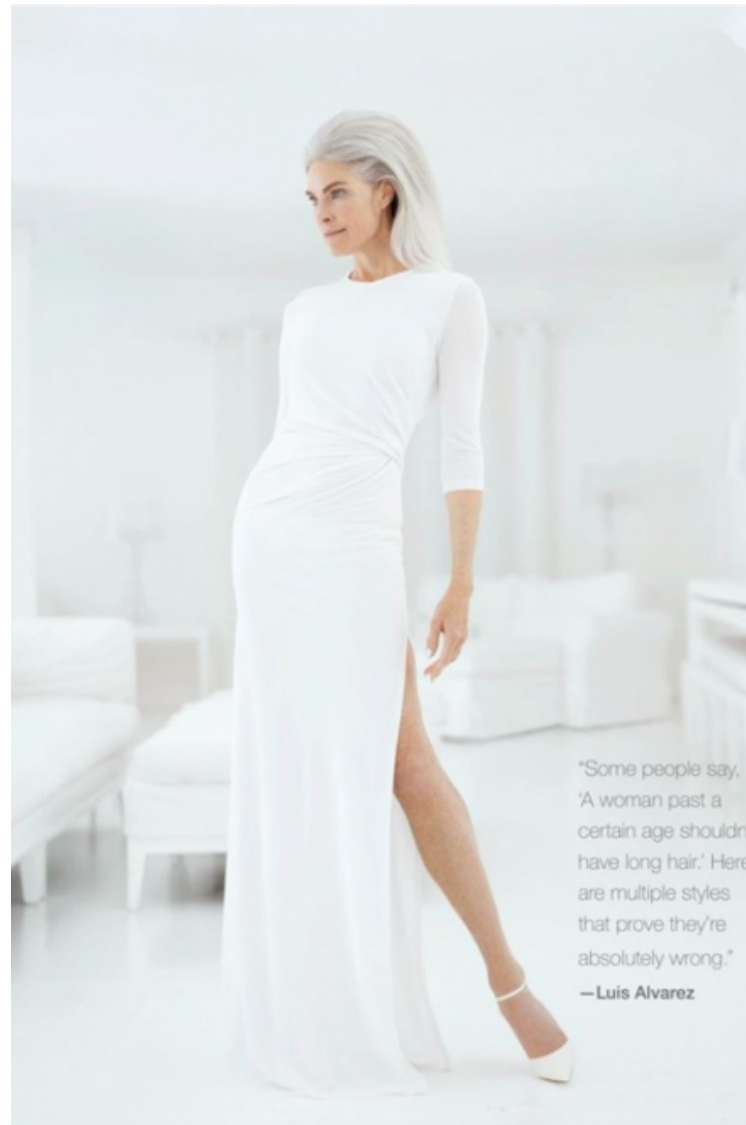

Select

MODEL MANAGEMENT

500 Bishop St NW SUITE A-2, Atlanta, 30318, Georgia, United States
Phone: (404) 872-7444 Fax: (404) 874-1526 Email: info.atlanta@selectmodel.com Website: <https://selectmodel.com/>

Roxanne Gould

Height 181cm / 5' 11.5"

Bust 86cm / 34"

Waist 67cm / 26.5"

Hips 96cm / 38"

Shoes EU/US/UK 42.5 / 11 / 9

Hair Salt and pepper

Eyes Green

Cup B