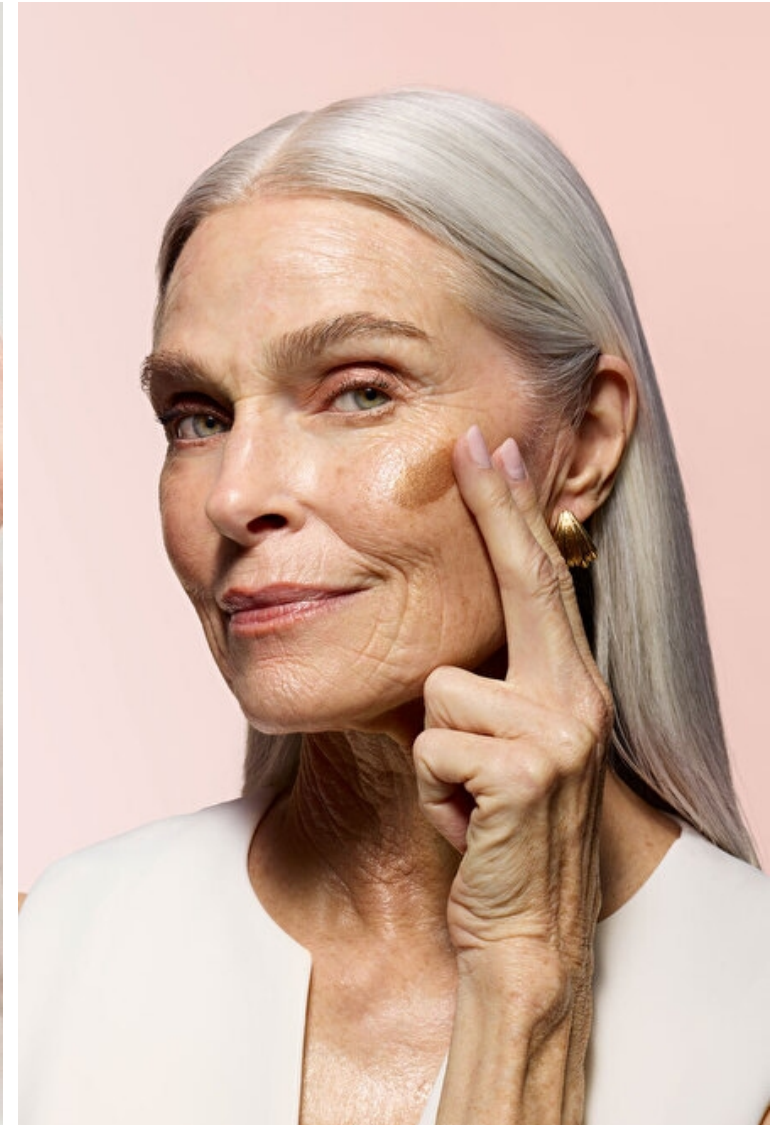

Select

MODEL MANAGEMENT

500 Bishop St NW SUITE A-2, Atlanta, 30318, Georgia, United States
Email: info.atlanta@selectmodel.com Website: <https://selectmodel.com/>

Roxanne Gould

Height 181cm / 5' 11.5"

Bust 86cm / 34"

Waist 67cm / 26.5"

Hips 96cm / 38"

Shoes EU/US/UK 42.5 / 11 / 9

Hair Salt and pepper

Eyes Green

Cup B