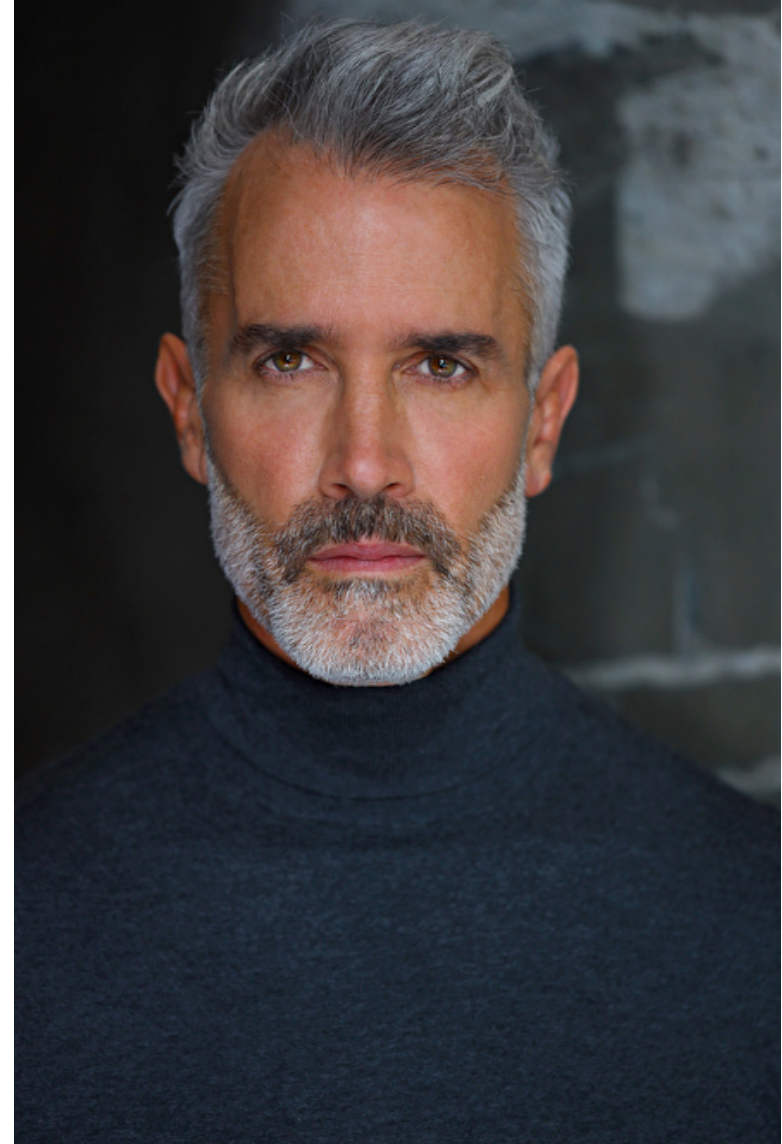

Select

MODEL MANAGEMENT

500 Bishop St NW SUITE A-2, Atlanta, 30318, Georgia, United States

Phone: (404) 872-7444 **Fax:** (404) 874-1526 **Email:** info.atlanta@selectmodel.com **Website:** <https://selectmodel.com/>

Ruben Estevez

Height 185cm / 6' 1.0"

Waist 81cm / 32"

Shoes EU/US/UK 43 / 10.5 / 9

Eyes Hazel

Hair Salt and pepper

Inseam 81cm / 32"

Neck 39cm / 15.5"

Sleeve 89cm / 35"

Suit size 50cm / 40"

Suit cut Regular