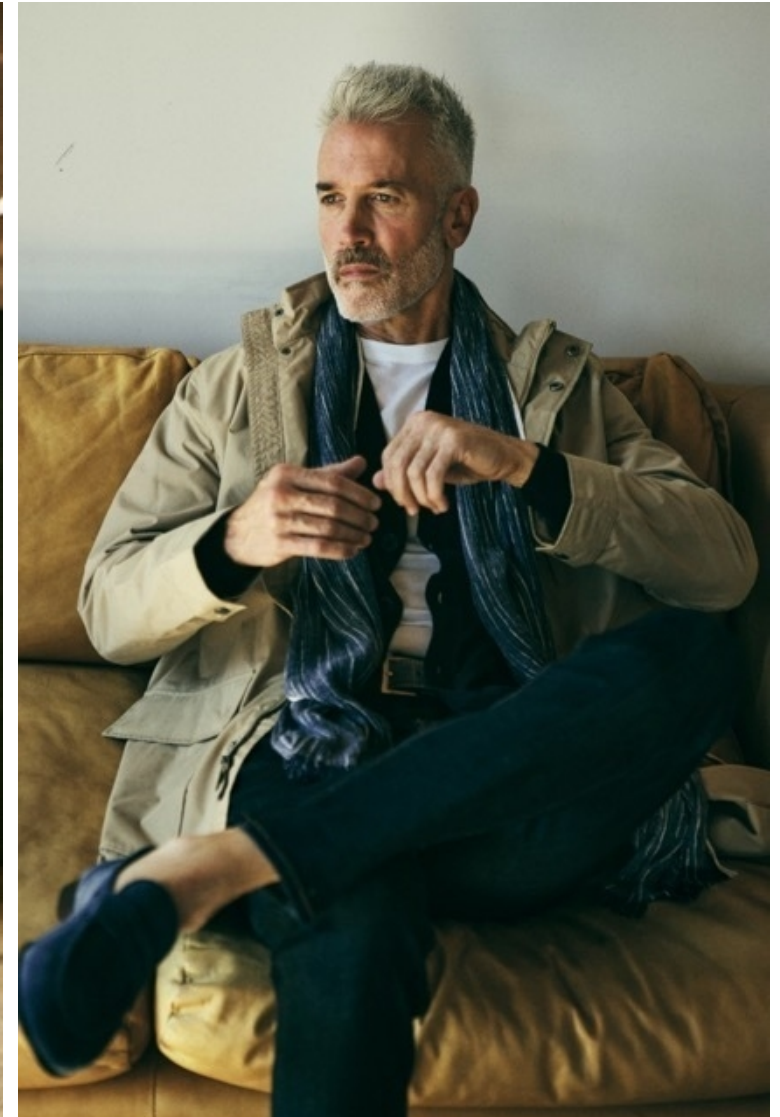

Shoes EU/US/UK 43 / 10.5 / 9

Eyes Hazel

Hair Salt and pepper

Inseam 81cm / 32"

Neck 39cm / 15.5"

Sleeve 89cm / 35"

Suit size 50cm / 40"

Suit cut Regular