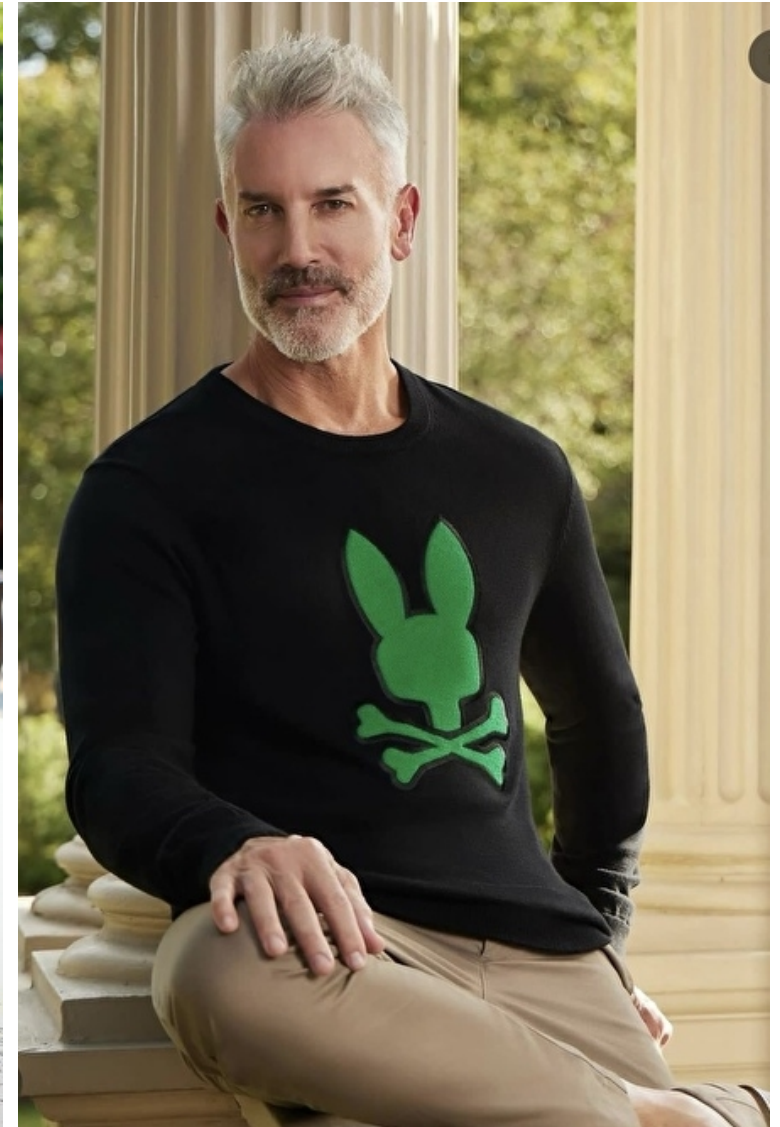

Shoes EU/US/UK 43 / 10.5 / 9

Eyes Hazel

Hair Salt and pepper

Inseam 81cm / 32"

Neck 39cm / 15.5"

Sleeve 89cm / 35"

Suit size 50cm / 40"

Suit cut Regular