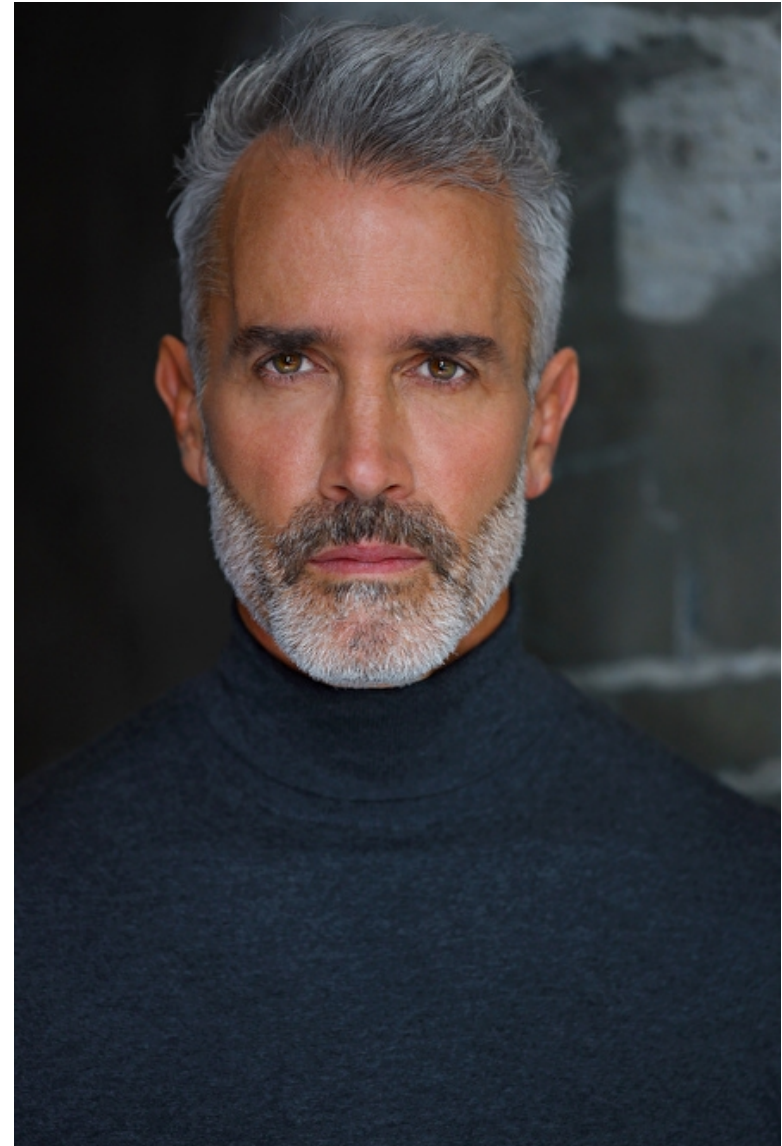

Select

MODEL MANAGEMENT

500 Bishop St NW SUITE A-2, Atlanta, 30318, Georgia, United States
Email: info.atlanta@selectmodel.com Website: <https://selectmodel.com/>

Ruben Estevez

Height 185cm / 6' 1.0"

Waist 81cm / 32"