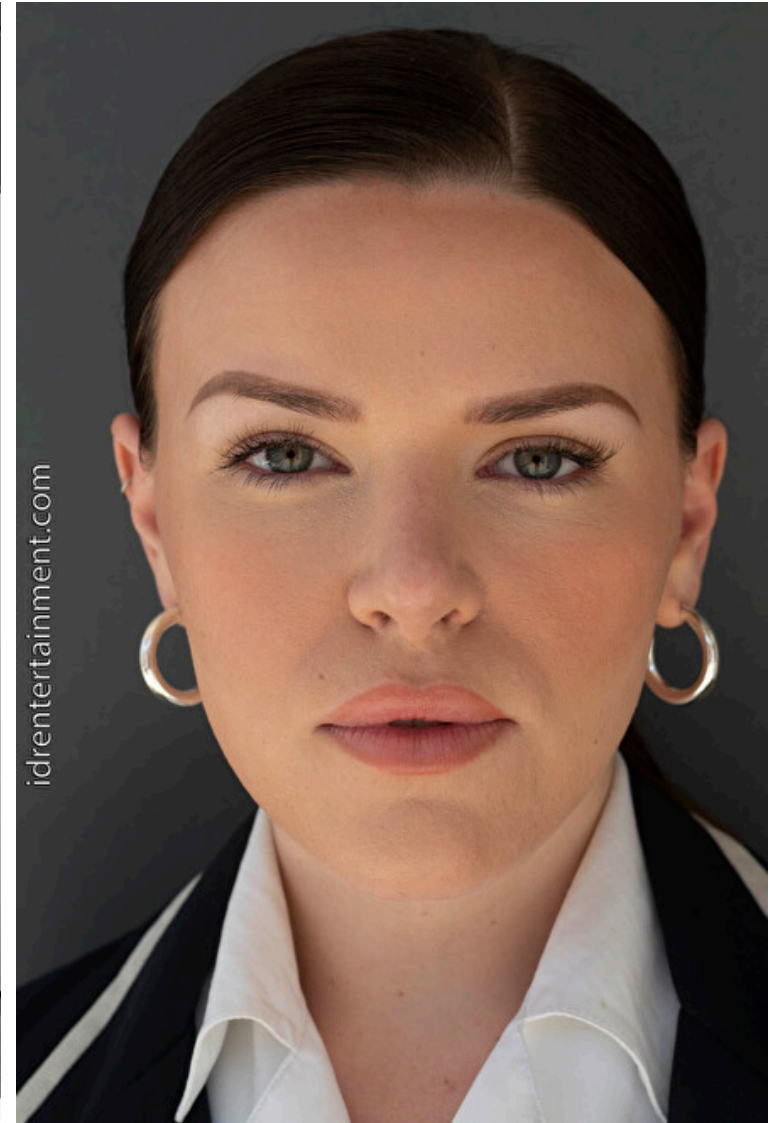

Select

MODEL MANAGEMENT

500 Bishop St NW SUITE A-2, Atlanta, 30318, Georgia, United States

Phone: (404) 872-7444 Fax: (404) 874-1526 Email: info.atlanta@selectmodel.com Website: <https://selectmodel.com/>

Sadie Freeman

Height 175cm / 5' 9.0"

Size EU/US 40 / 10

Bust 97cm / 38"

Waist 81cm / 32"

Hips 114cm / 45"

Shoes EU/US/UK 41.5 / 10 / 8

Eyes Blue

Hair Brown

Cup C