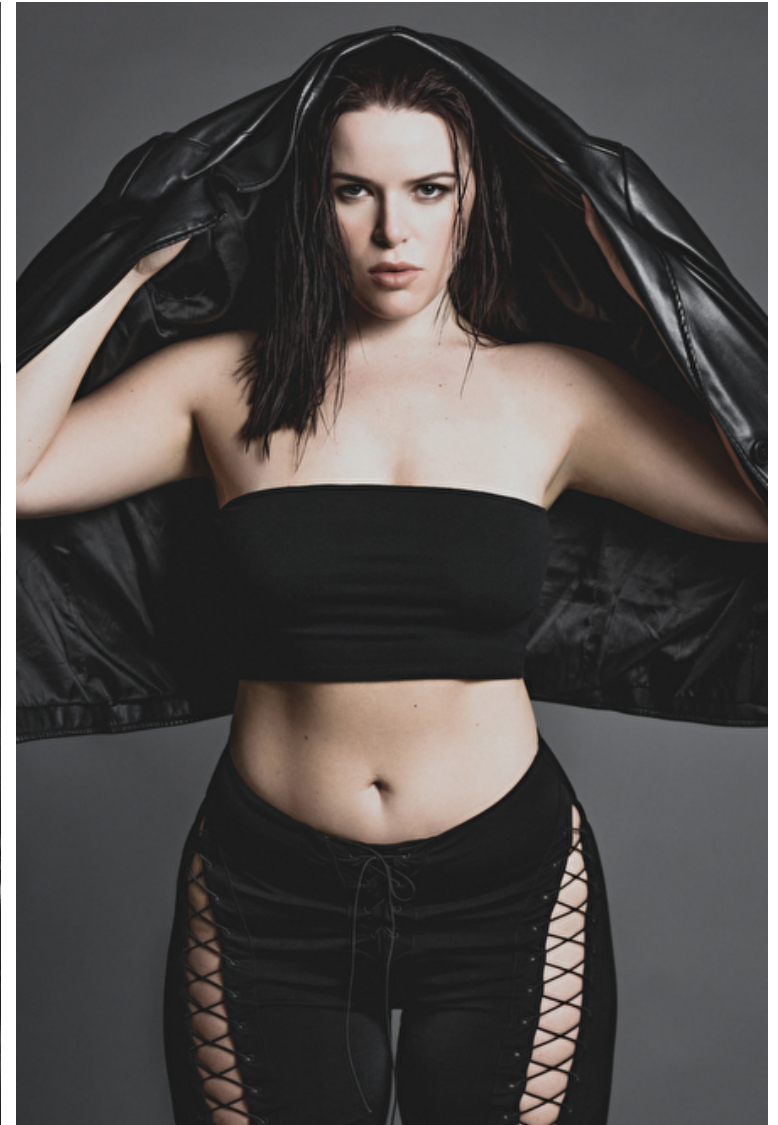

Select

MODEL MANAGEMENT

500 Bishop St NW SUITE A-2, Atlanta, 30318, Georgia, United States
Phone: (404) 872-7444 Fax: (404) 874-1526 Email: info.atlanta@selectmodel.com Website: <https://selectmodel.com/>

Sadie Freeman

Height 175cm / 5' 9.0"

Size EU/US 40 / 10

Bust 97cm / 38"

Waist 81cm / 32"

Hips 114cm / 45"

Shoes EU/US/UK 41.5 / 10 / 8

Eyes Blue

Hair Brown

Cup C