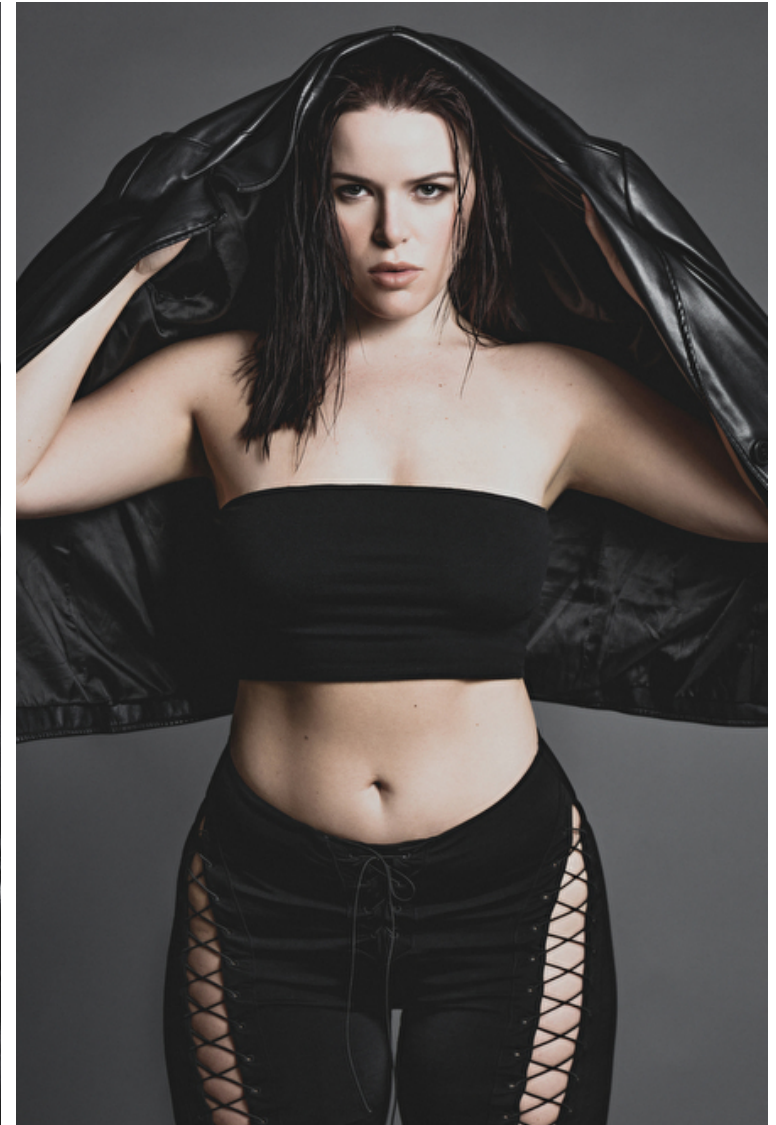

Select

MODEL MANAGEMENT

500 Bishop St NW SUITE A-2, Atlanta, 30318, Georgia, United States
Phone: (404) 872-7444 **Fax:** (404) 874-1526 **Email:** info.atlanta@selectmodel.com **Website:** <https://selectmodel.com/>

Sadie Freeman

Height 175cm / 5' 9.0"

Size EU/US 40 / 10

Bust 97cm / 38"

Waist 81cm / 32"

Hips 114cm / 45"

Shoes EU/US/UK 41.5 / 10 / 8

Eyes Blue

Hair Brown

Cup C