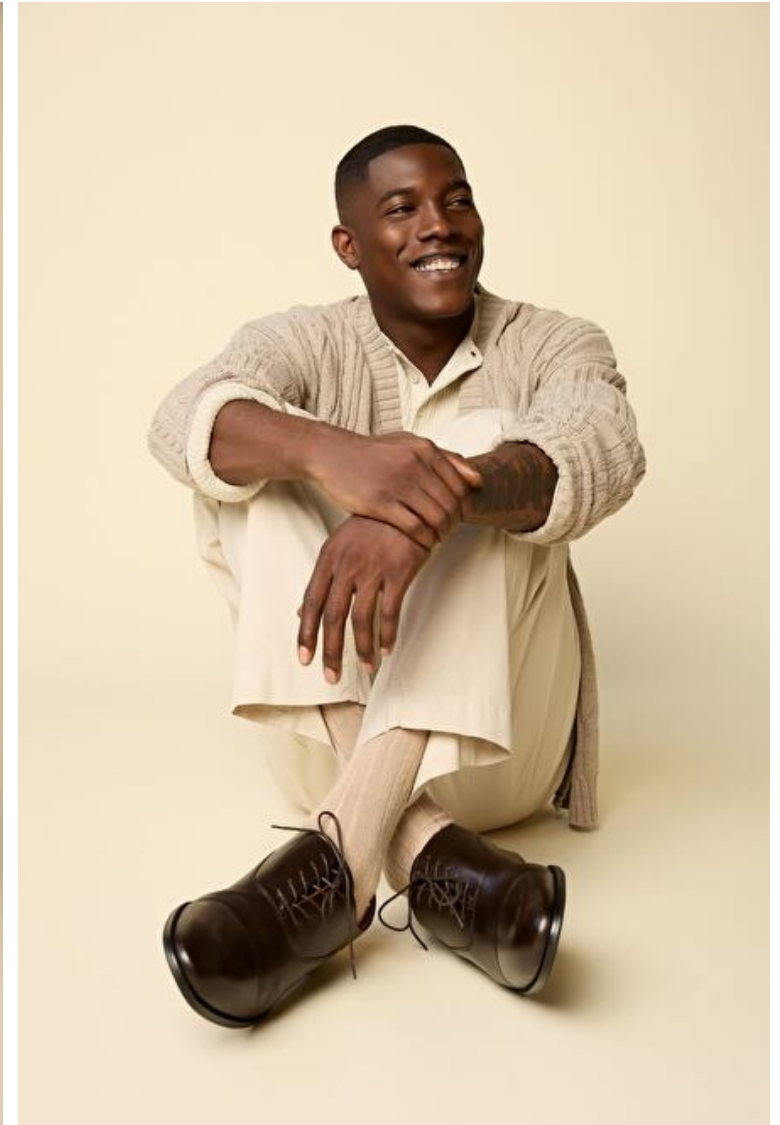

Salih Muhammad

Height 186cm / 6' 1.0"

Chest 95cm / 37.5"

Waist 81cm / 32"

Shoes EU/US/UK 45 / 12 / 10.5

Eyes Brown

Hair Black

Inseam 81cm / 32"

Neck 38cm / 15"

Sleeve 84cm / 33"

Suit size 50cm / 40"

Suit cut Regular