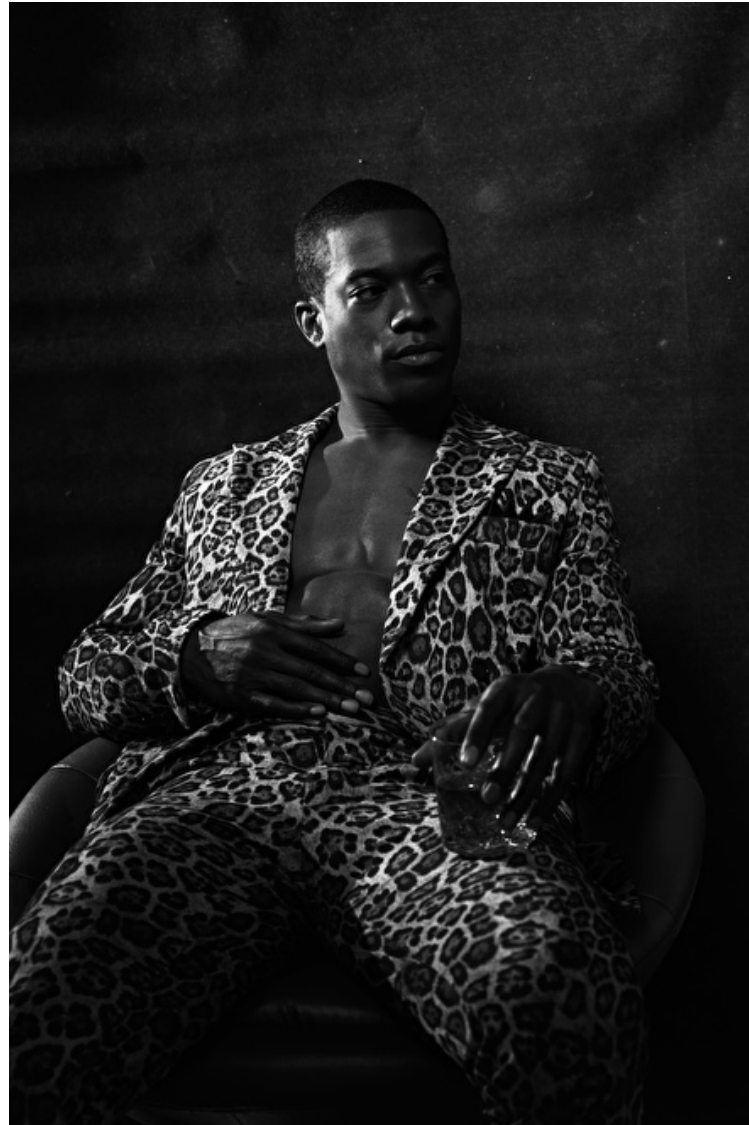

Suit cut Regular

Salih Muhammad

Height 186cm / 6' 1.0"

Waist 81cm / 32"

Shoes EU/US/UK 45 / 12 / 10.5

Eyes Brown

Hair Black

Inseam 81cm / 32"