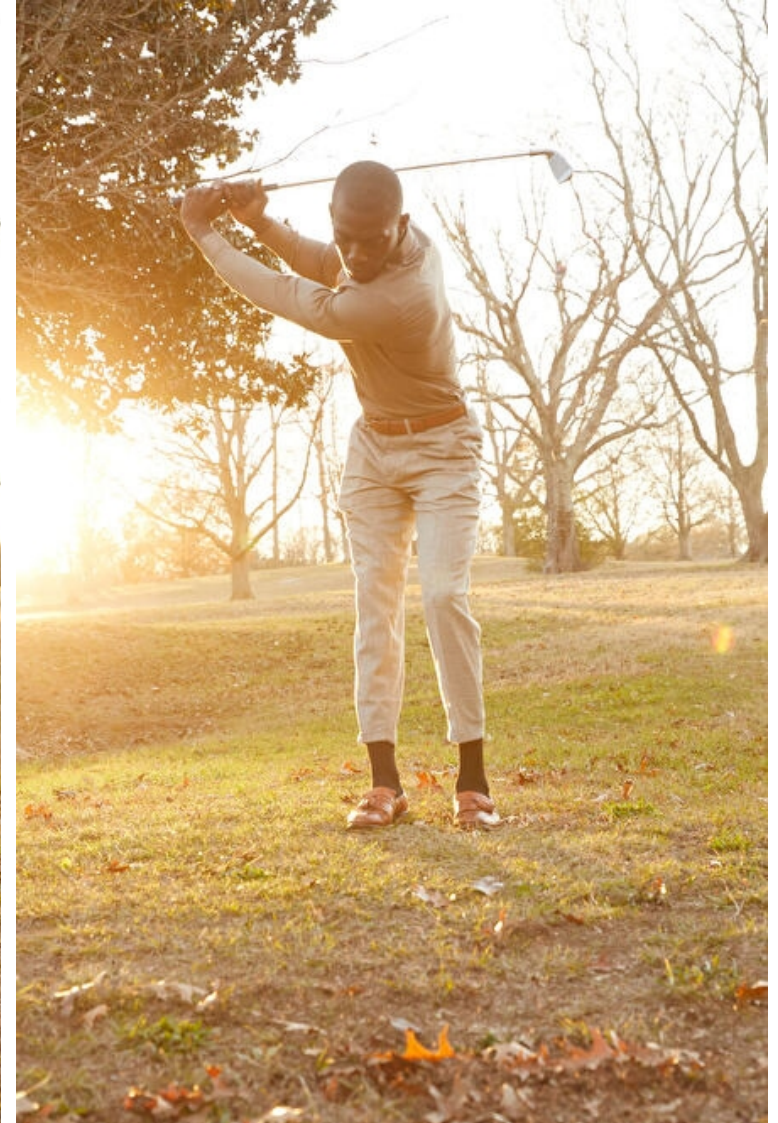

Select

MODEL MANAGEMENT

500 Bishop St NW SUITE A-2, Atlanta, 30318, Georgia, United States
Email: info.atlanta@selectmodel.com Website: <https://selectmodel.com/>

Salih Muhammad

Height 186cm / 6' 1.0"

Chest 95cm / 37.5"

Waist 81cm / 32"

Shoes EU/US/UK 45 / 12 / 10.5

Eyes Brown

Hair Black

Inseam 81cm / 32"

Neck 38cm / 15"

Sleeve 84cm / 33"

Suit size 50cm / 40"

Suit cut Regular