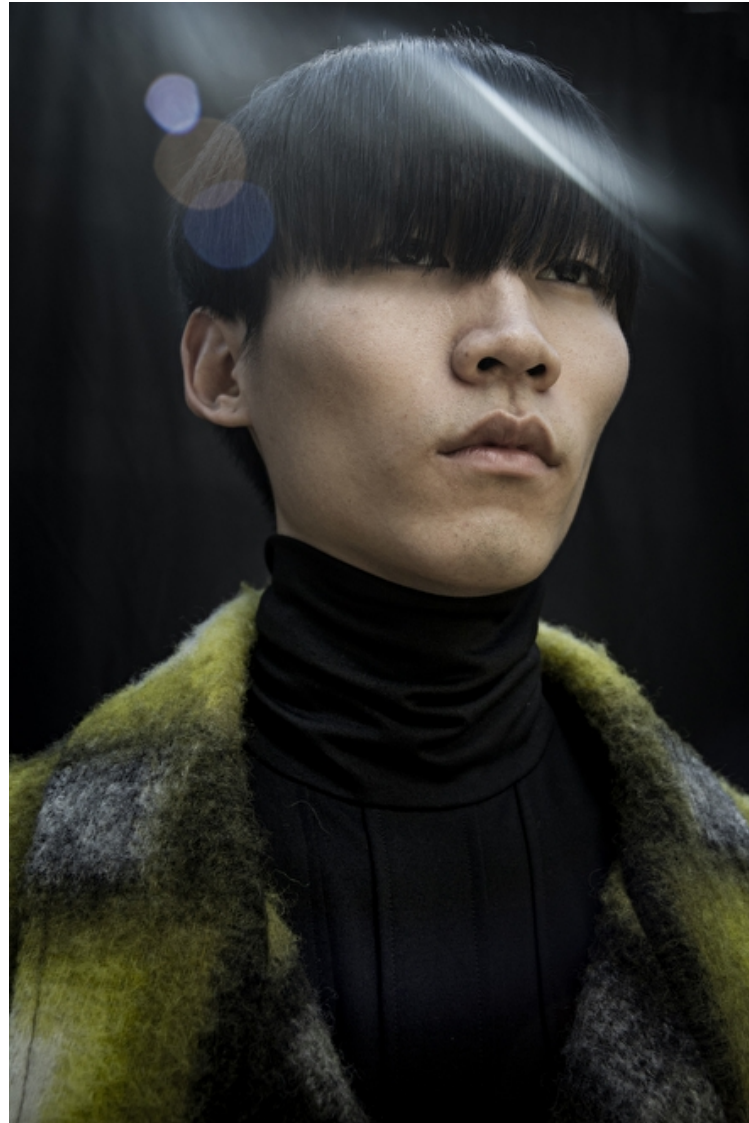

Shoes EU/US/UK 43.5 / 10.5 / 9

Eyes Brown

Hair Black

Inseam 81cm / 32"

Neck 38cm / 15"

Sleeve 86cm / 34"

Suit size 48cm / 38"

Suit cut Long