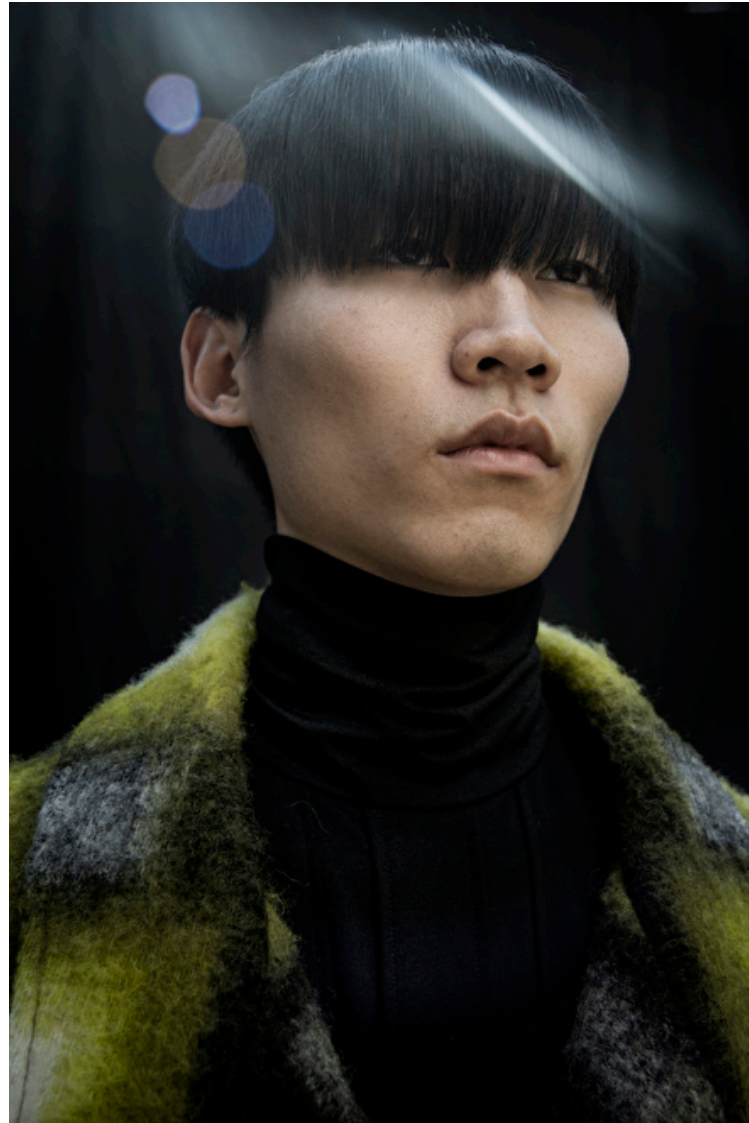

Select

MODEL MANAGEMENT

500 Bishop St NW SUITE A-2, Atlanta, 30318, Georgia, United States
Phone: (404) 872-7444 **Fax:** (404) 874-1526 **Email:** info.atlanta@selectmodel.com **Website:** <https://selectmodel.com/>

Samuel Jung

Height 188cm / 6' 2.0"

Waist 76cm / 30"

Shoes EU/US/UK 43.5 / 10.5 / 9

Eyes Brown

Hair Black

Inseam 81cm / 32"

Neck 38cm / 15"

Sleeve 86cm / 34"

Suit size 48cm / 38"

Suit cut Long