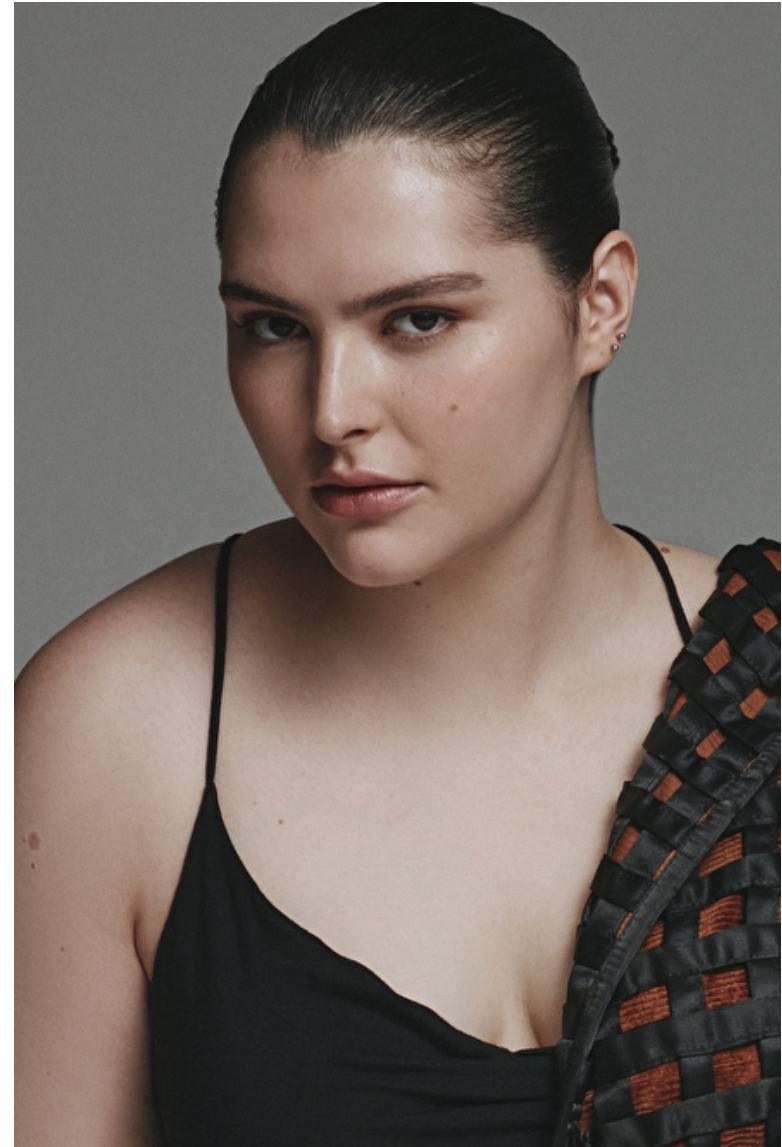

Select

MODEL MANAGEMENT

500 Bishop St NW SUITE A-2, Atlanta, 30318, Georgia, United States
Phone: (404) 872-7444 **Fax:** (404) 874-1526 **Email:** info.atlanta@selectmodel.com **Website:** <https://selectmodel.com/>

Sarah McDonald

Height 175cm / 5' 9.0"

Bust 109cm / 43"

Waist 85cm / 33.5"

Hips 115cm / 45.5"

Shoes EU/US/UK 41.5 / 10 / 8

Eyes Brown

Hair Brown

Cup D