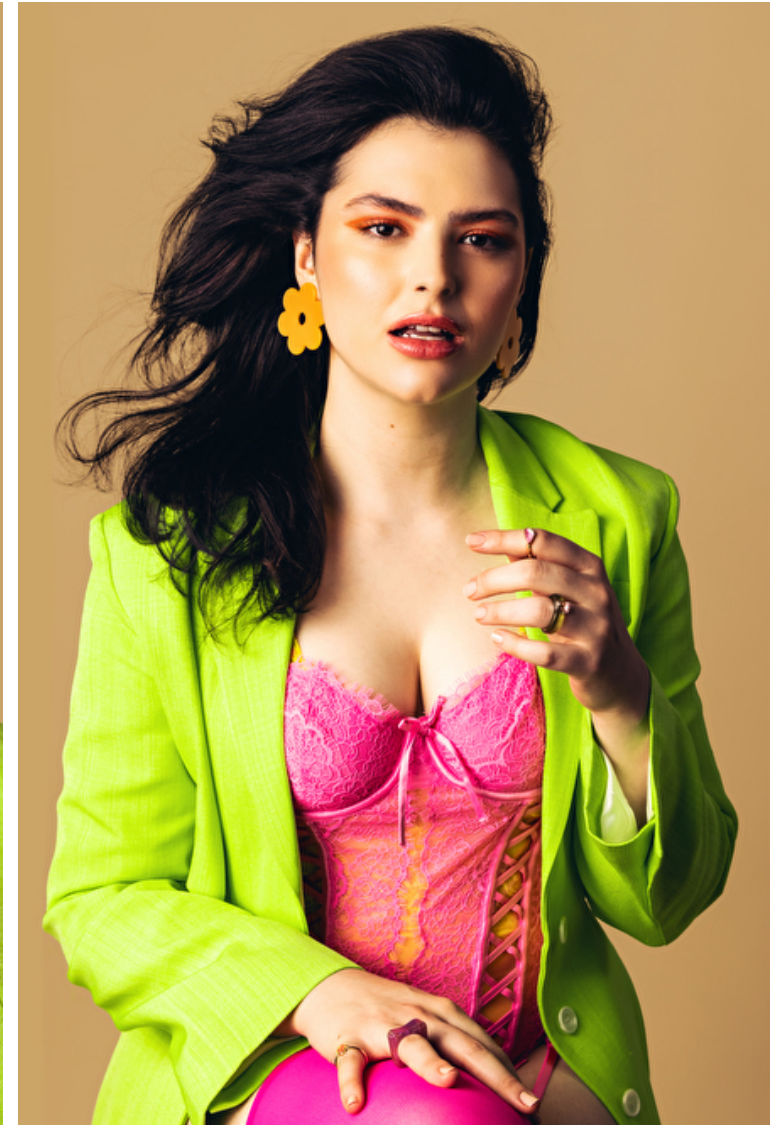

Select

MODEL MANAGEMENT

500 Bishop St NW SUITE A-2, Atlanta, 30318, Georgia, United States
Phone: (404) 872-7444 **Fax:** (404) 874-1526 **Email:** info.atlanta@selectmodel.com **Website:** <https://selectmodel.com/>

Sarah McDonald

Height 175cm / 5' 9.0"

Bust 109cm / 43"

Waist 85cm / 33.5"

Hips 115cm / 45.5"

Shoes EU/US/UK 41.5 / 10 / 8

Eyes Brown

Hair Brown

Cup D