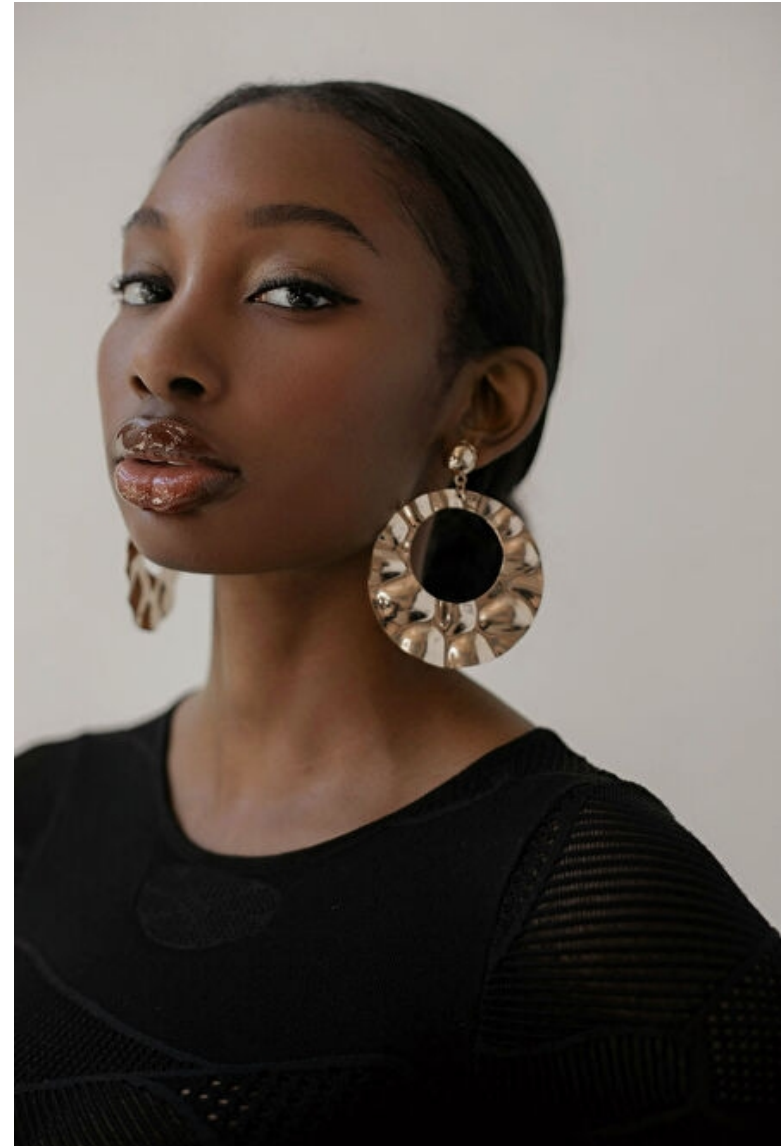

## Sasha

Height 177cm / 5' 9.5"

Size EU/US 32 / 2

Bust 80cm / 31.5"

Waist 59cm / 23"

Hips 87cm / 34.5"

Shoes EU/US/UK 40.5 / 9.5 / 7

Eyes Brown

Hair Brown