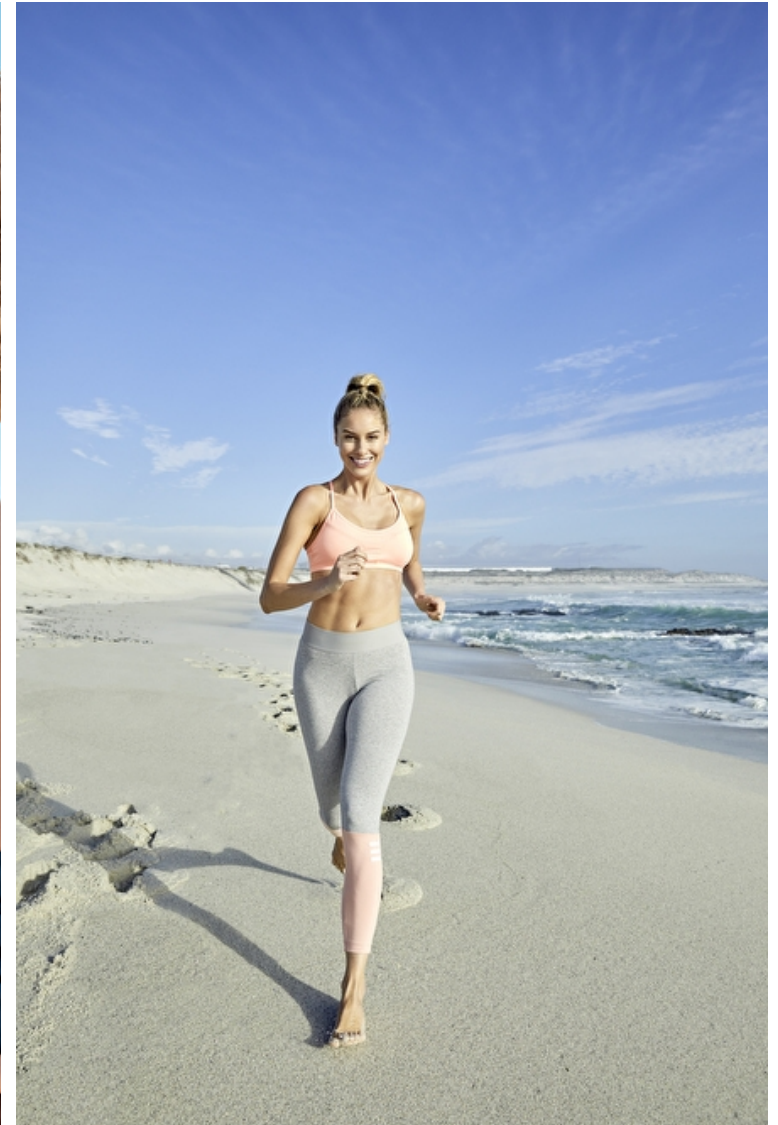

Select

MODEL MANAGEMENT

500 Bishop St NW SUITE A-2, Atlanta, 30318, Georgia, United States
Email: info.atlanta@selectmodel.com Website: <https://selectmodel.com/>

Saskia Topp

Height 176cm / 5' 9.5"

Size EU/US 34 / 4

Bust 81cm / 32"

Waist 61cm / 24"

Hips 93cm / 36.5"

Shoes EU/US/UK 39.5 / 8.5 / 6

Eyes Blue

Hair Blond