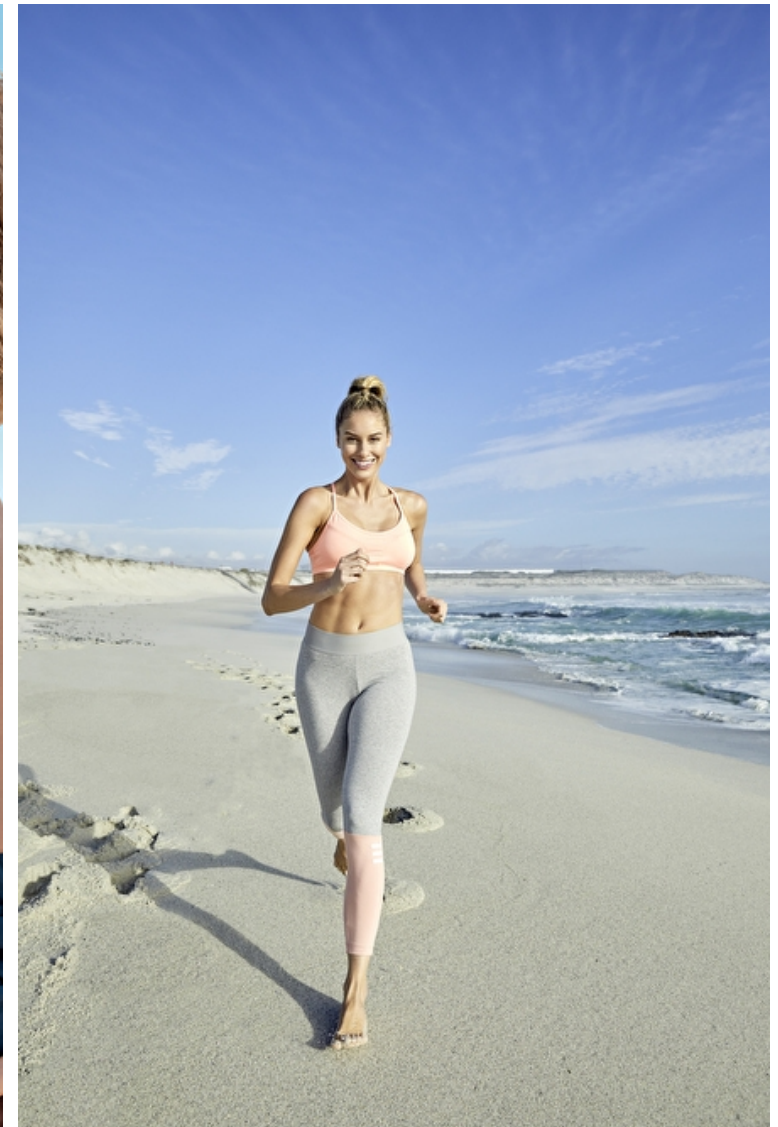

Select

MODEL MANAGEMENT

500 Bishop St NW SUITE A-2, Atlanta, 30318, Georgia, United States
Email: info.atlanta@selectmodel.com Website: <https://selectmodel.com/>

Saskia Topp

Height 176cm / 5' 9.5"

Size EU/US 34 / 4

Bust 81cm / 32"

Waist 61cm / 24"

Hips 93cm / 36.5"

Shoes EU/US/UK 39.5 / 8.5 / 6

Eyes Blue

Hair Blond