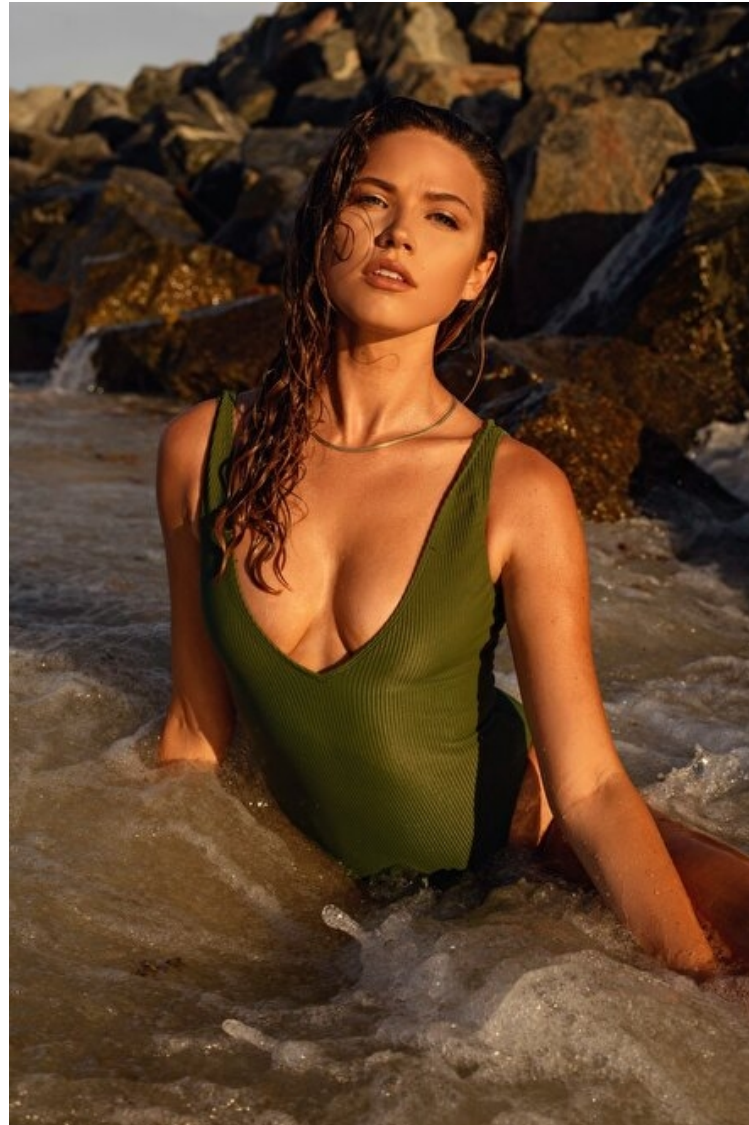

Shannon Wilkie

Height 175cm / 5' 9.0"

Size EU/US 34 / 4

Bust 89cm / 35"

Waist 68cm / 27"

Hips 91cm / 36"

Shoes EU/US/UK 39 / 8 / 6

Eyes Blue green

Hair Brown

Cup B