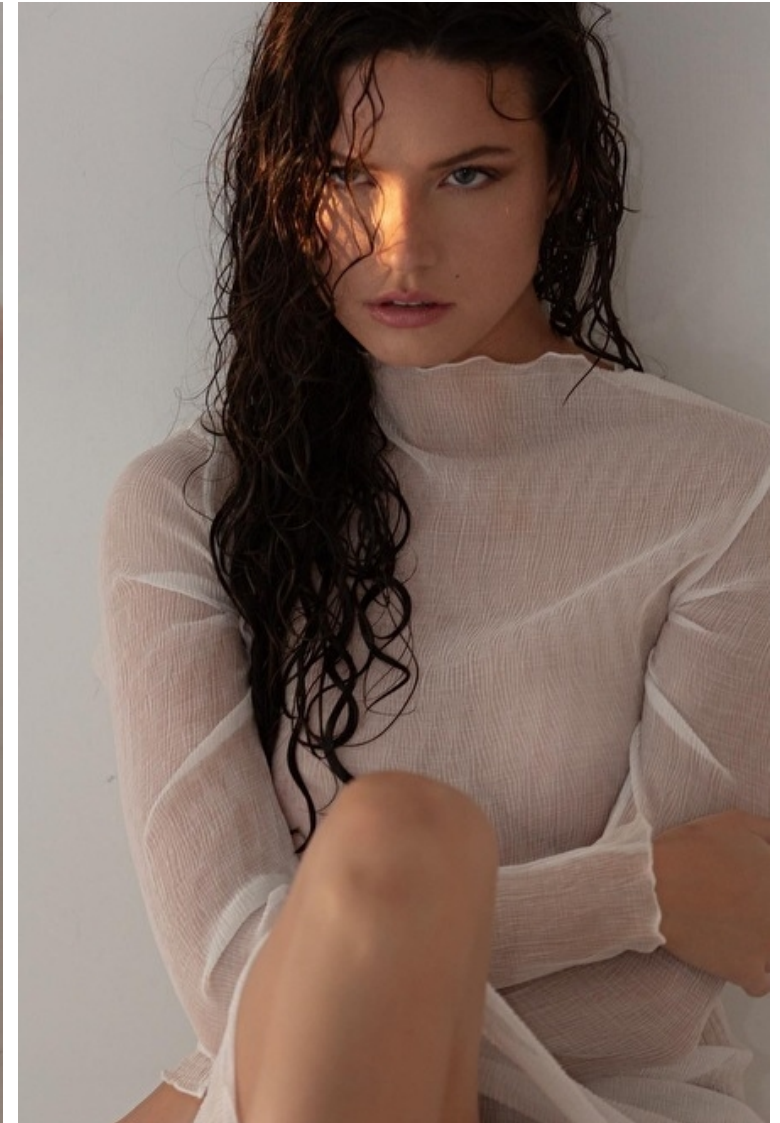

Select

MODEL MANAGEMENT

500 Bishop St NW SUITE A-2, Atlanta, 30318, Georgia, United States
Email: info.atlanta@selectmodel.com Website: <https://selectmodel.com/>

Shannon Wilkie

Height 175cm / 5' 9.0"

Size EU/US 34 / 4

Bust 89cm / 35"

Waist 68cm / 27"

Hips 91cm / 36"

Shoes EU/US/UK 39 / 8 / 6

Eyes Blue green

Hair Brown

Cup B