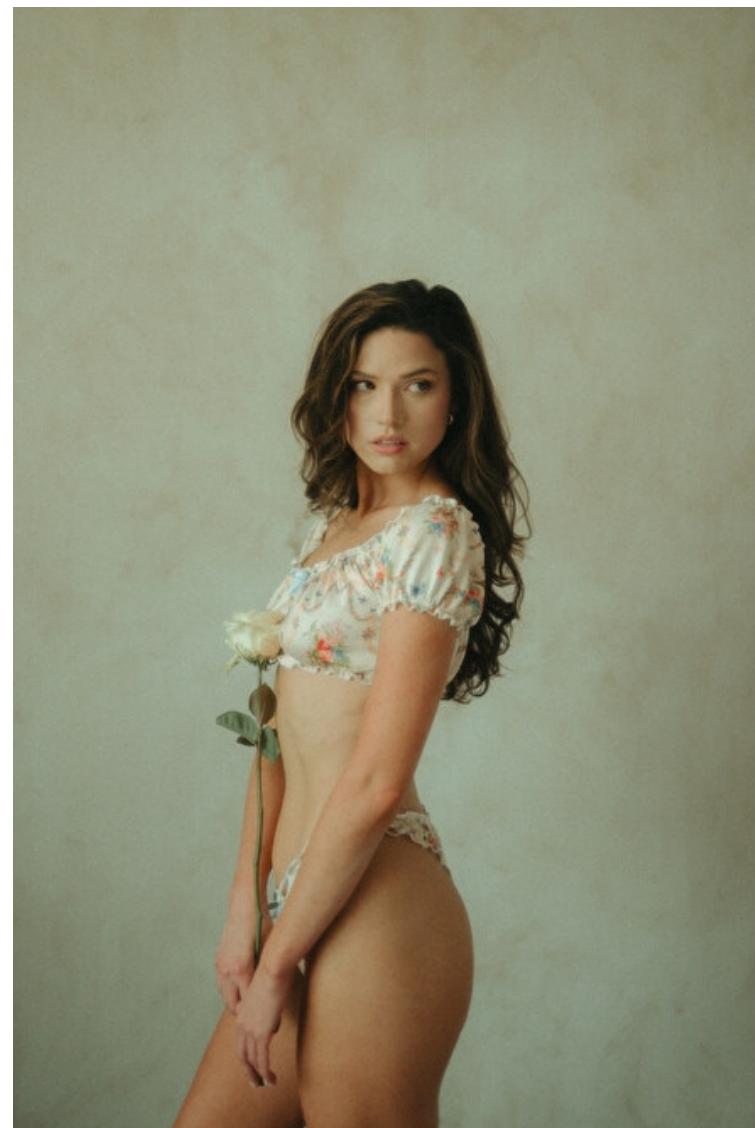

Shannon Wilkie

Height 175cm / 5' 9.0"

Size EU/US 34 / 4

Bust 89cm / 35"

Waist 68cm / 27"

Hips 91cm / 36"

Shoes EU/US/UK 39 / 8 / 6

Eyes Blue green

Hair Brown

Cup B