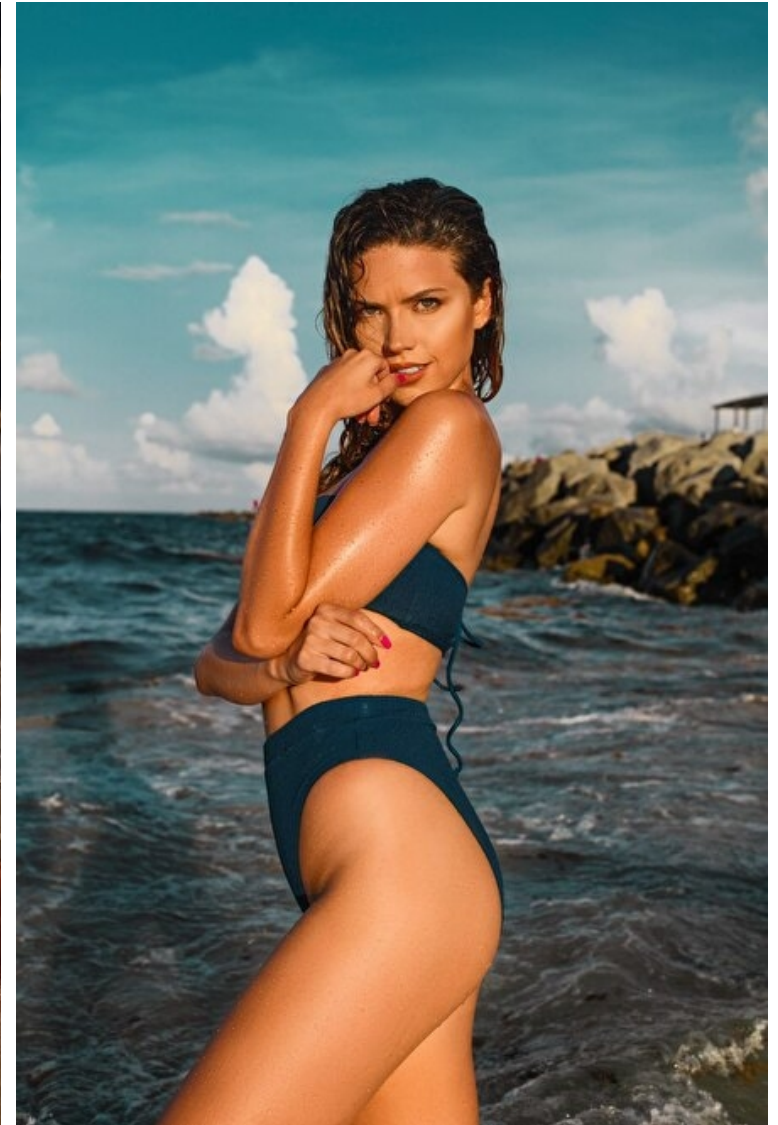

Shannon Wilkie

Height 175cm / 5' 9.0"

Size EU/US 34 / 4

Bust 89cm / 35"

Waist 68cm / 27"

Hips 91cm / 36"

Shoes EU/US/UK 39 / 8 / 6

Eyes Blue green

Hair Brown

Cup B