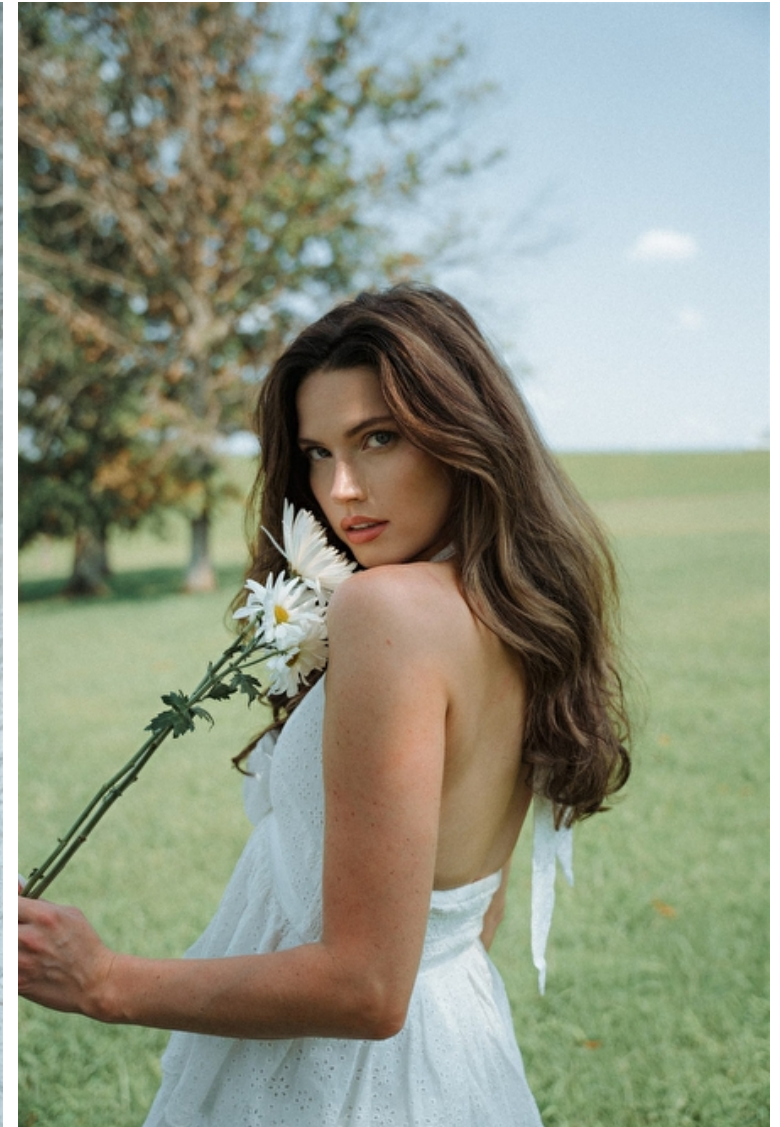

Select

MODEL MANAGEMENT

500 Bishop St NW SUITE A-2, Atlanta, 30318, Georgia, United States
Email: info.atlanta@selectmodel.com Website: <https://selectmodel.com/>

Shannon Wilkie

Height 175cm / 5' 9.0"

Size EU/US 34 / 4

Bust 89cm / 35"

Waist 68cm / 27"

Hips 91cm / 36"

Shoes EU/US/UK 39 / 8 / 6

Eyes Blue green

Hair Brown

Cup B