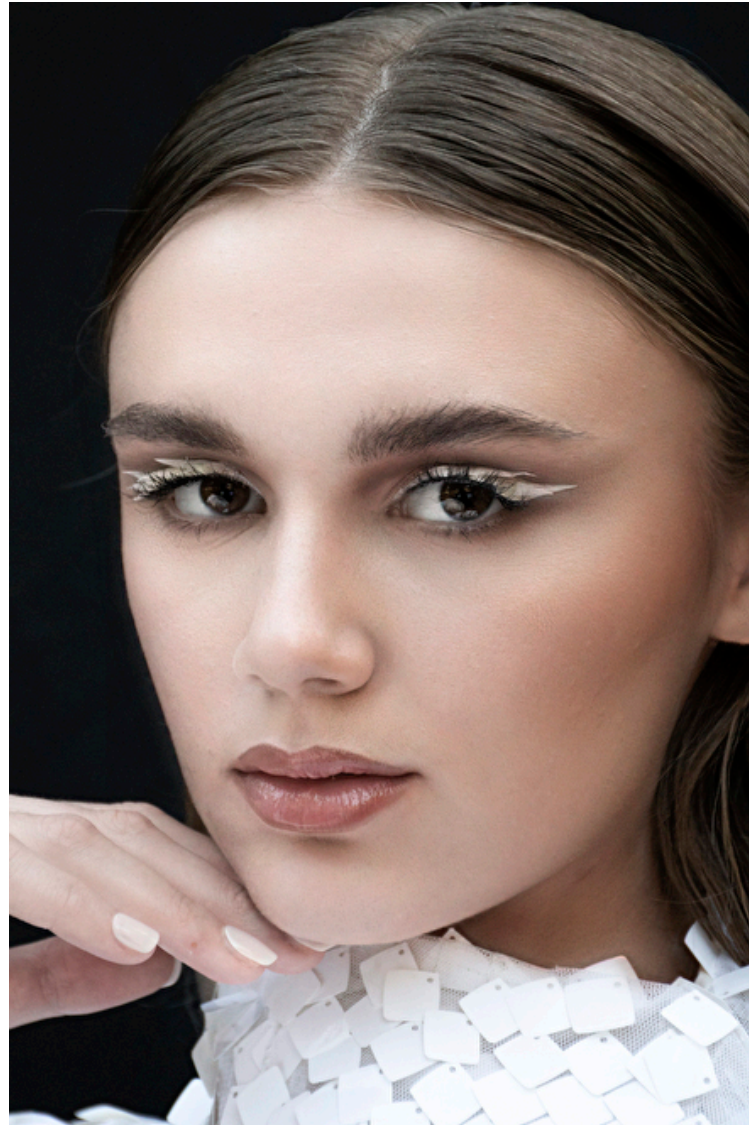

## Shelby Duckett

Height 178cm / 5' 10.0"

Bust 81cm / 32"

Waist 66cm / 26"

Hips 89cm / 35"

Shoes EU/US/UK 42 / 10.5 / 9

Eyes Brown

Hair Blond