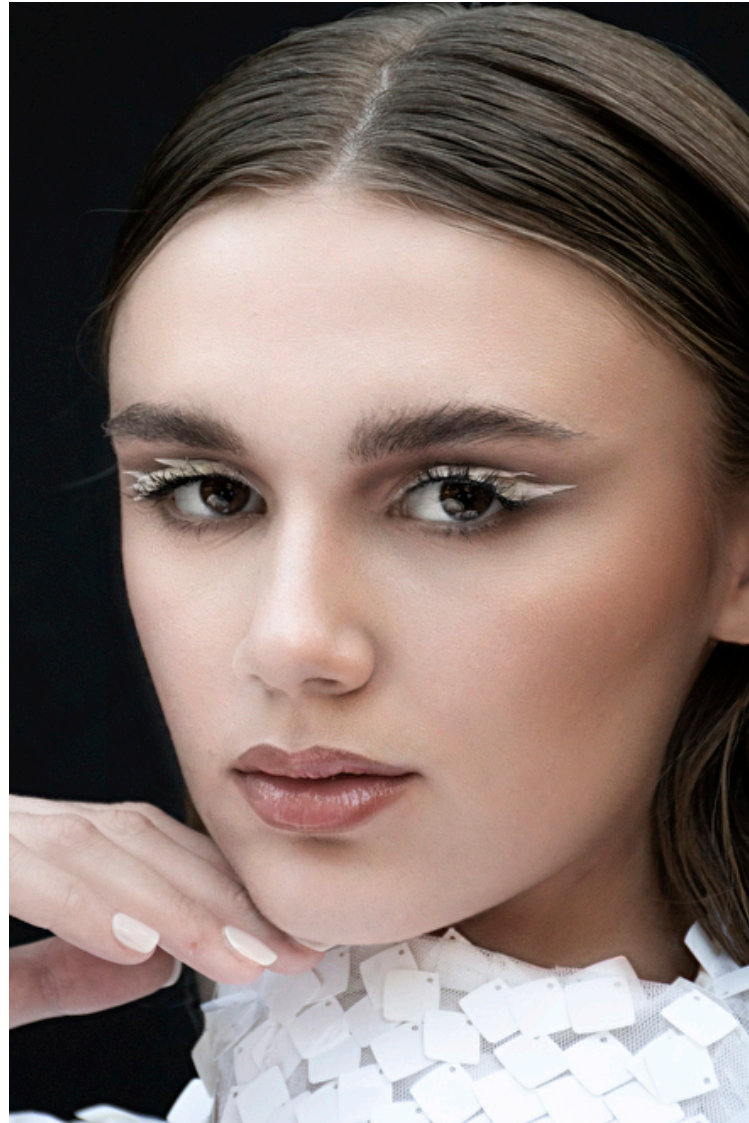

Shelby Duckett

Height 178cm / 5' 10.0"

Bust 81cm / 32"

Waist 66cm / 26"

Hips 89cm / 35"

Shoes EU/US/UK 42 / 10.5 / 9

Eyes Brown

Hair Blond