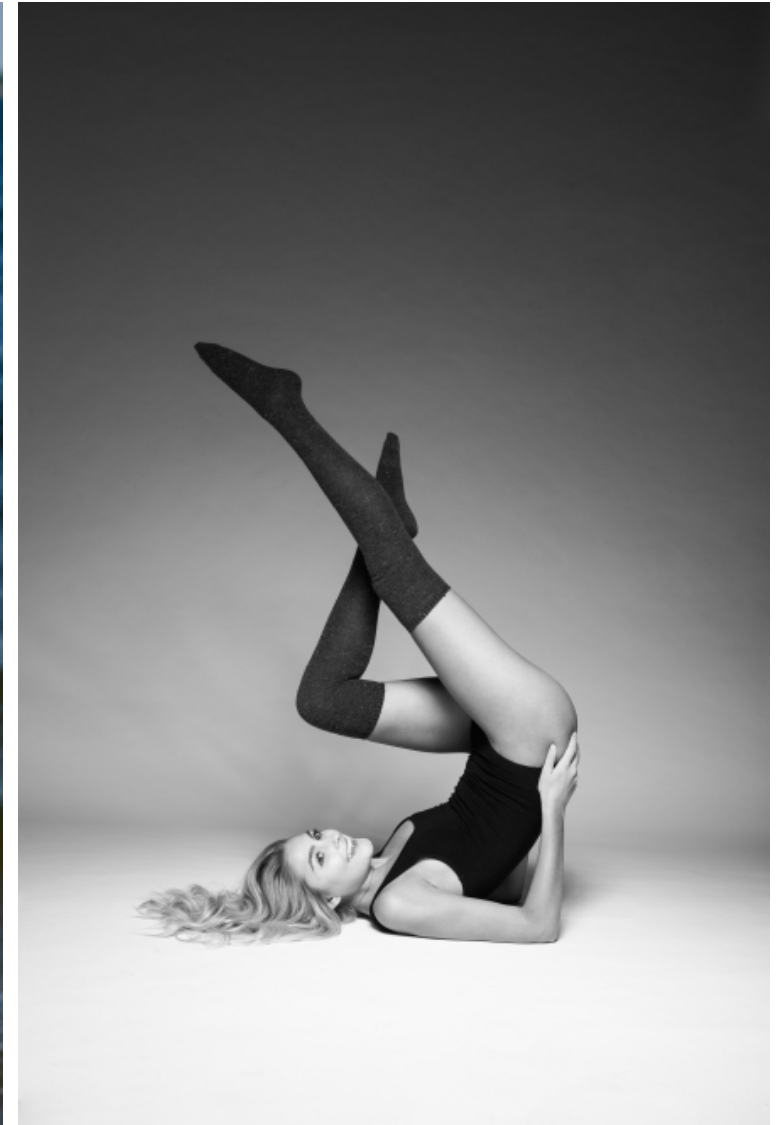

Select

MODEL MANAGEMENT

500 Bishop St NW SUITE A-2, Atlanta, 30318, Georgia, United States
Email: info.atlanta@selectmodel.com Website: <https://selectmodel.com/>

Shelby

Height 173cm / 5' 8.0"

Size EU/US 32 / 2

Bust 81cm / 32"

Waist 61cm / 24"

Hips 89cm / 35"

Shoes EU/US/UK 39.5 / 8.5 / 6

Eyes Blue

Hair Blond

Cup B