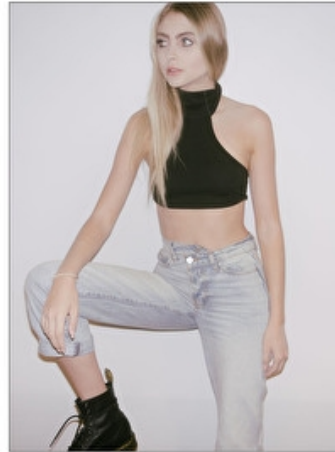

Hips 89cm / 35"

Shoes EU/US/UK 39.5 / 8.5 / 6

Eyes Blue

Hair Blond

Cup B

Select

MODEL MANAGEMENT

500 Bishop St NW SUITE A-2, Atlanta, 30318, Georgia, United States
Email: info.atlanta@selectmodel.com Website: <https://selectmodel.com/>