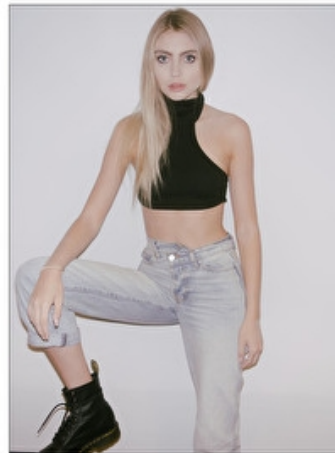

Hips 89cm / 35"

Shoes EU/US/UK 39.5 / 8.5 / 6

Eyes Blue

Hair Blond

Cup B

Select

MODEL MANAGEMENT

500 Bishop St NW SUITE A-2, Atlanta, 30318, Georgia, United States
Email: info.atlanta@selectmodel.com Website: <https://selectmodel.com/>