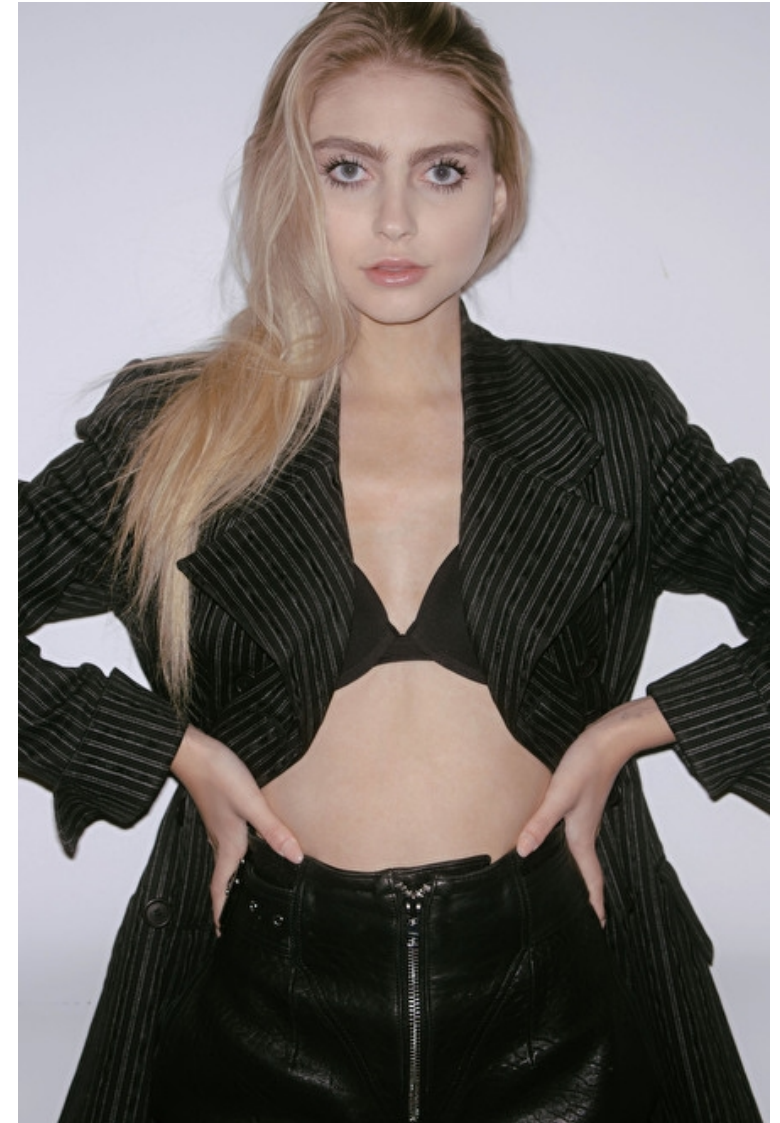

Select

MODEL MANAGEMENT

500 Bishop St NW SUITE A-2, Atlanta, 30318, Georgia, United States
Email: info.atlanta@selectmodel.com Website: <https://selectmodel.com/>

Shelby

Height 173cm / 5' 8.0"

Size EU/US 32 / 2

Bust 81cm / 32"

Waist 61cm / 24"

Hips 89cm / 35"

Shoes EU/US/UK 39.5 / 8.5 / 6

Eyes Blue

Hair Blond

Cup B