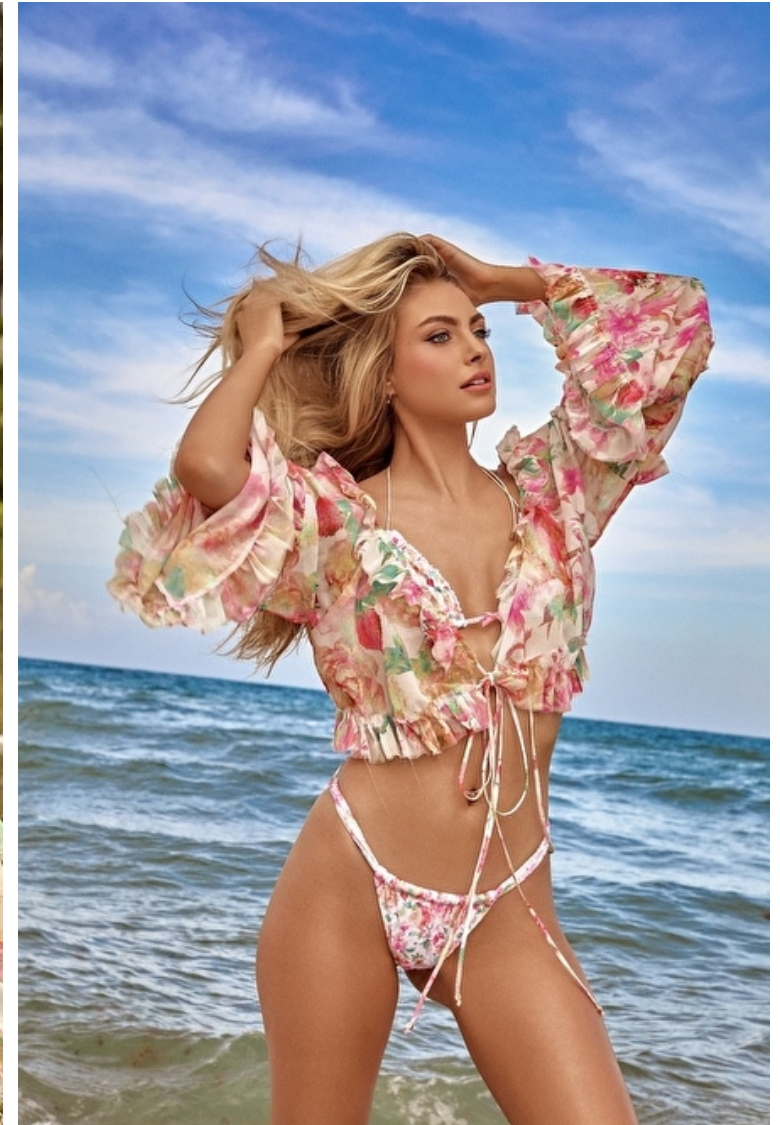

Bust 81cm / 32"

Waist 61cm / 24"

Hips 89cm / 35"

Shoes EU/US/UK 39.5 / 8.5 / 6

Eyes Blue

Hair Blond

Cup B

Select