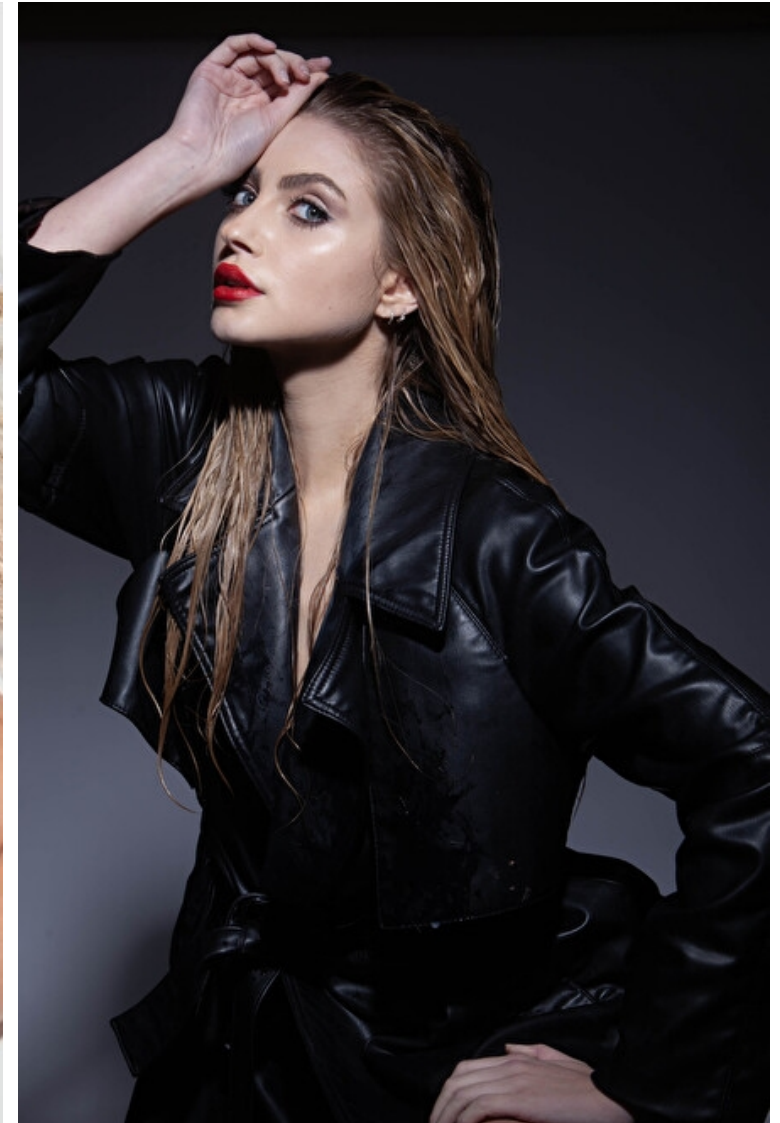

Waist 61cm / 24"

Hips 89cm / 35"

Shoes EU/US/UK 39.5 / 8.5 / 6

Eyes Blue

Hair Blond

Cup B

Select

MODEL MANAGEMENT