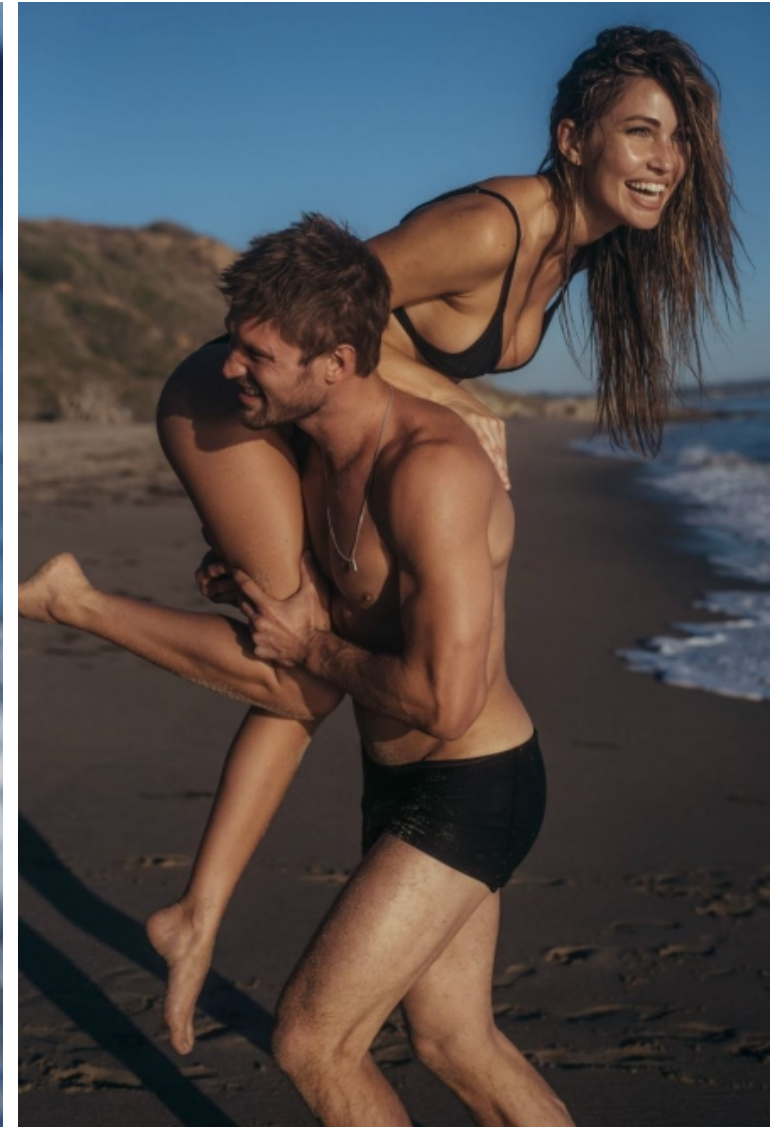

Select

MODEL MANAGEMENT

500 Bishop St NW SUITE A-2, Atlanta, 30318, Georgia, United States
Email: info.atlanta@selectmodel.com Website: <https://selectmodel.com/>

Simone Villas Boas

Height 177cm / 5' 9.5"

Bust 86cm / 34"

Waist 61cm / 24"

Hips 86cm / 34"

Shoes EU/US/UK 39 / 8 / 6

Hair Light brown

Eyes Blue

Cup B