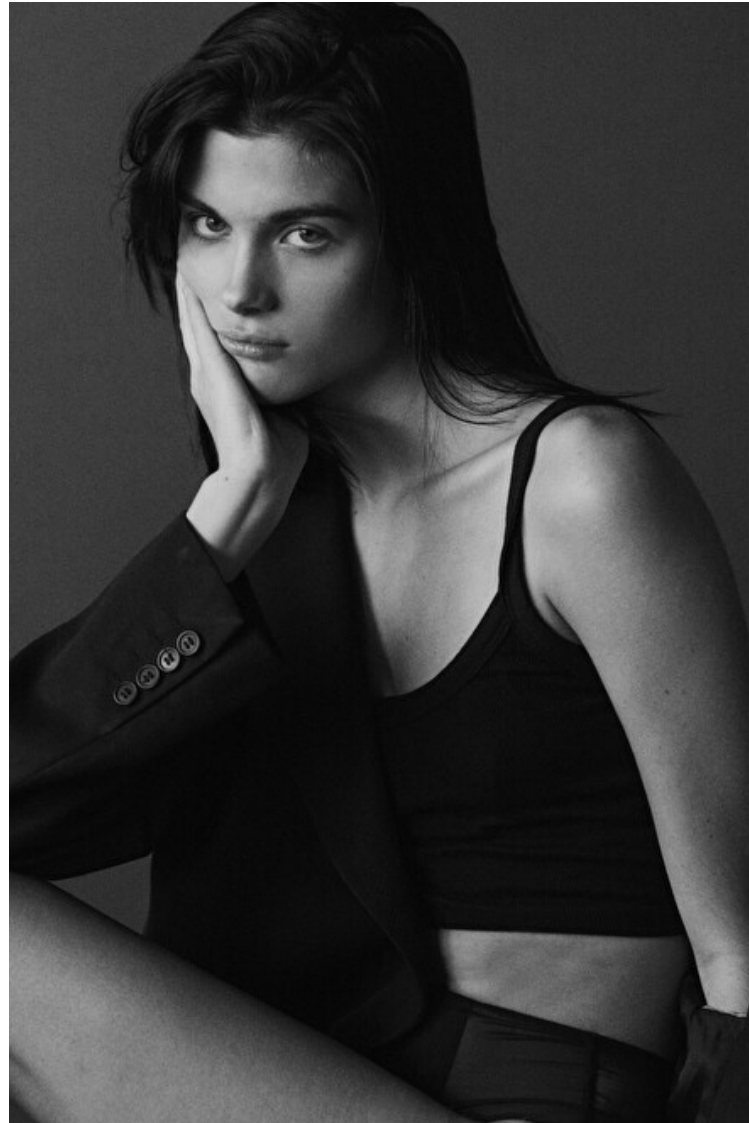

Select

MODEL MANAGEMENT

500 Bishop St NW SUITE A-2, Atlanta, 30318, Georgia, United States
Phone: (404) 872-7444 **Fax:** (404) 874-1526 **Email:** info.atlanta@selectmodel.com **Website:** <https://selectmodel.com/>

Siobhan

Height 176cm / 5' 9.5"

Size EU/US 32 / 2

Bust 81cm / 32"

Waist 56cm / 22"

Hips 84cm / 33"

Shoes EU/US/UK 39 / 8 / 6

Eyes Blue

Hair Blond

Cup A