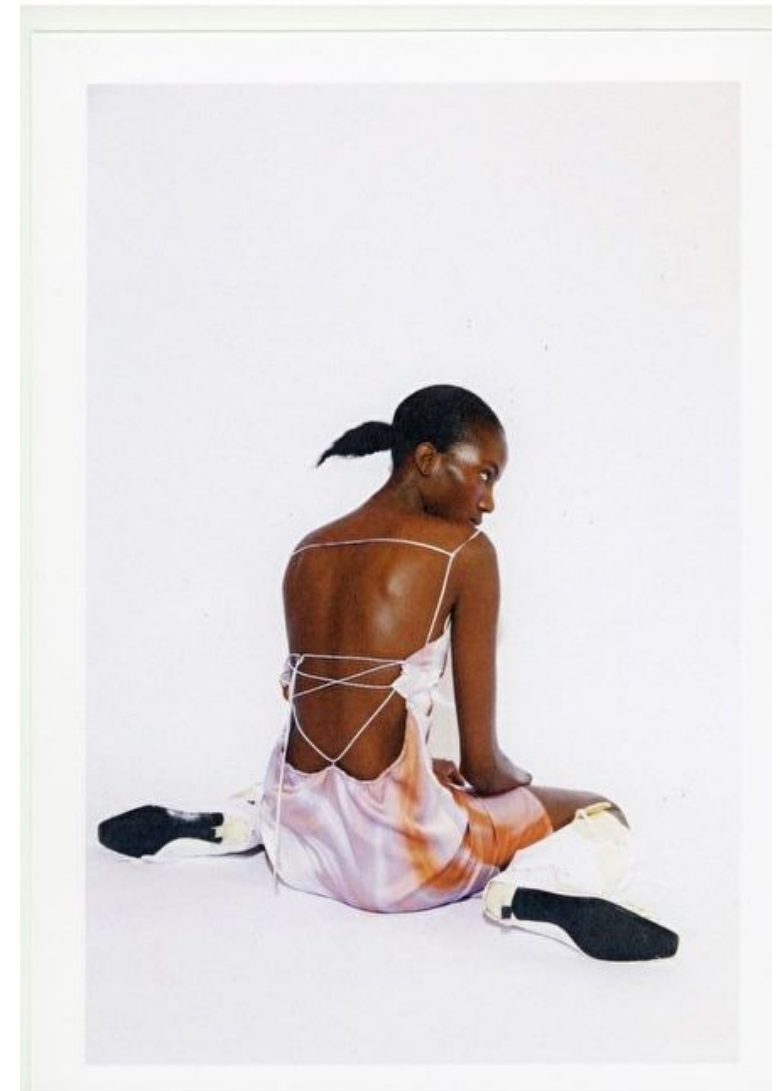

Skarla Ali

Height 180cm / 5' 11.0"

Bust 82cm / 32.5"

Waist 57cm / 22.5"

Hips 87cm / 34.5"

Shoes EU/US/UK 39 / 8 / 6

Eyes Black

Hair Dark brown