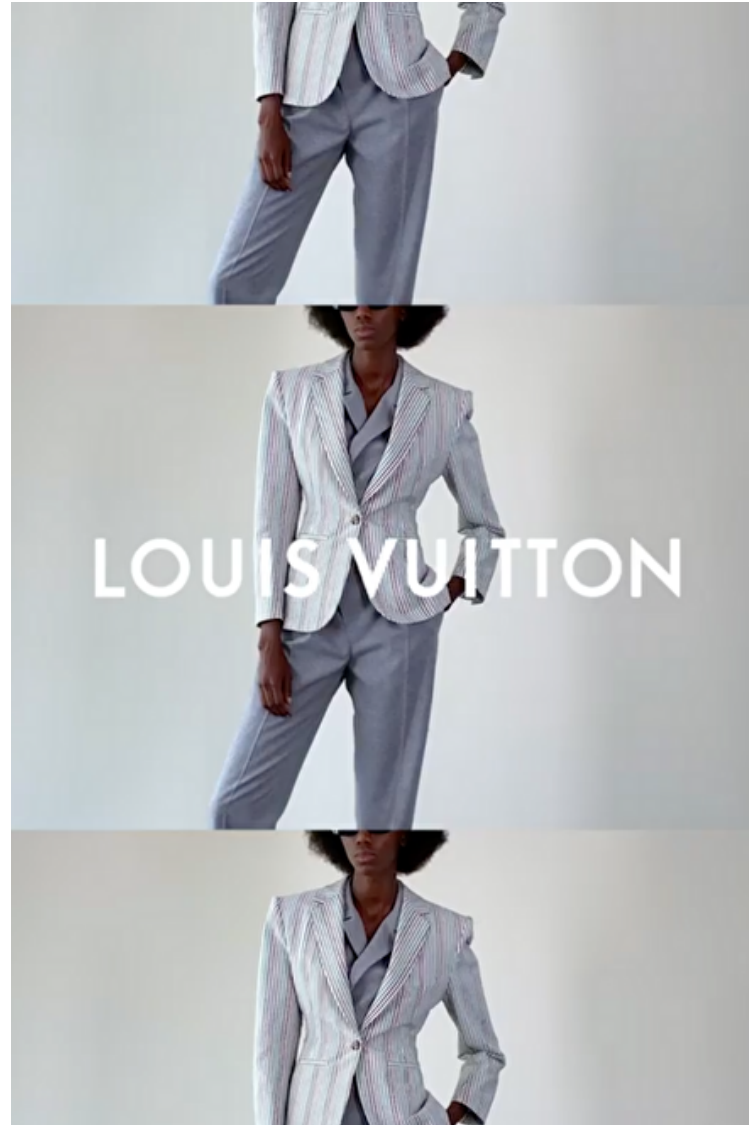

Skarla Ali

Height 180cm / 5' 11.0"

Bust 82cm / 32.5"

Waist 57cm / 22.5"

Hips 87cm / 34.5"

Shoes EU/US/UK 39 / 8 / 6

Eyes Black

Hair Dark brown