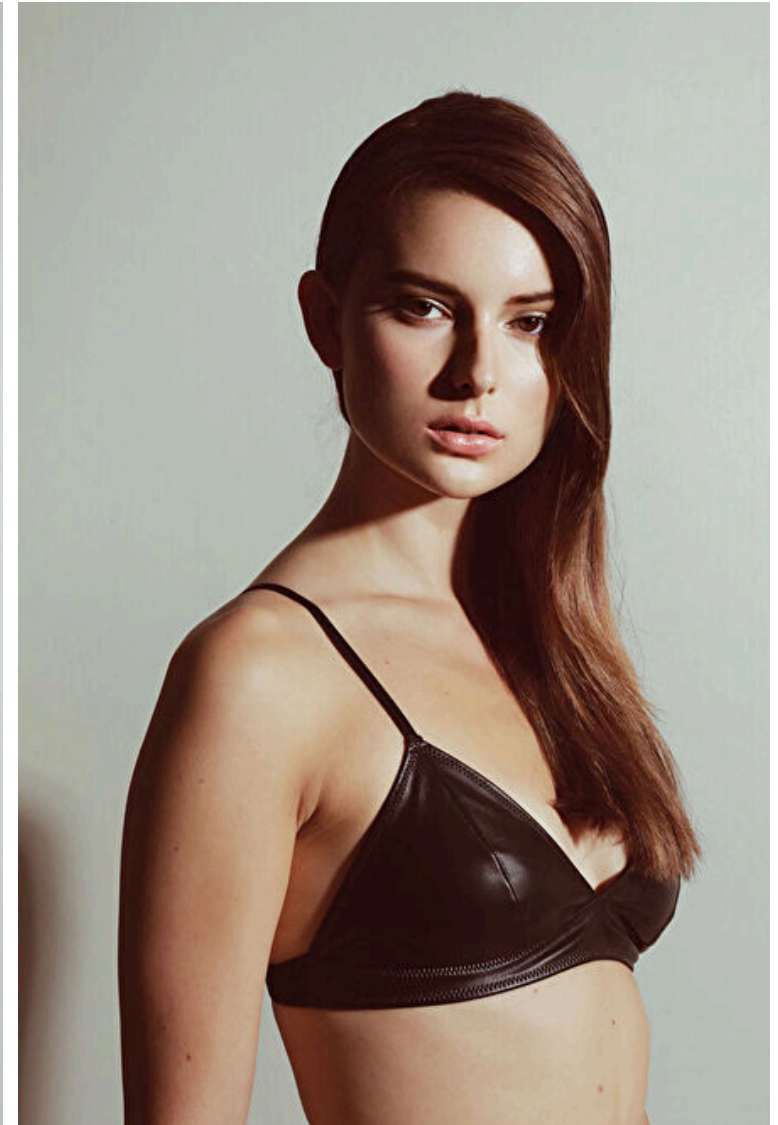

Select

MODEL MANAGEMENT

500 Bishop St NW SUITE A-2, Atlanta, 30318, Georgia, United States
Phone: (404) 872-7444 **Fax:** (404) 874-1526 **Email:** info.atlanta@selectmodel.com **Website:** <https://selectmodel.com/>

Sophia R

Height 178cm / 5' 10.0"

Size EU/US 32 / 2

Bust 81cm / 32"

Waist 61cm / 24"

Hips 89cm / 35"

Shoes EU/US/UK 39 / 8 / 6

Eyes Brown

Hair Brown