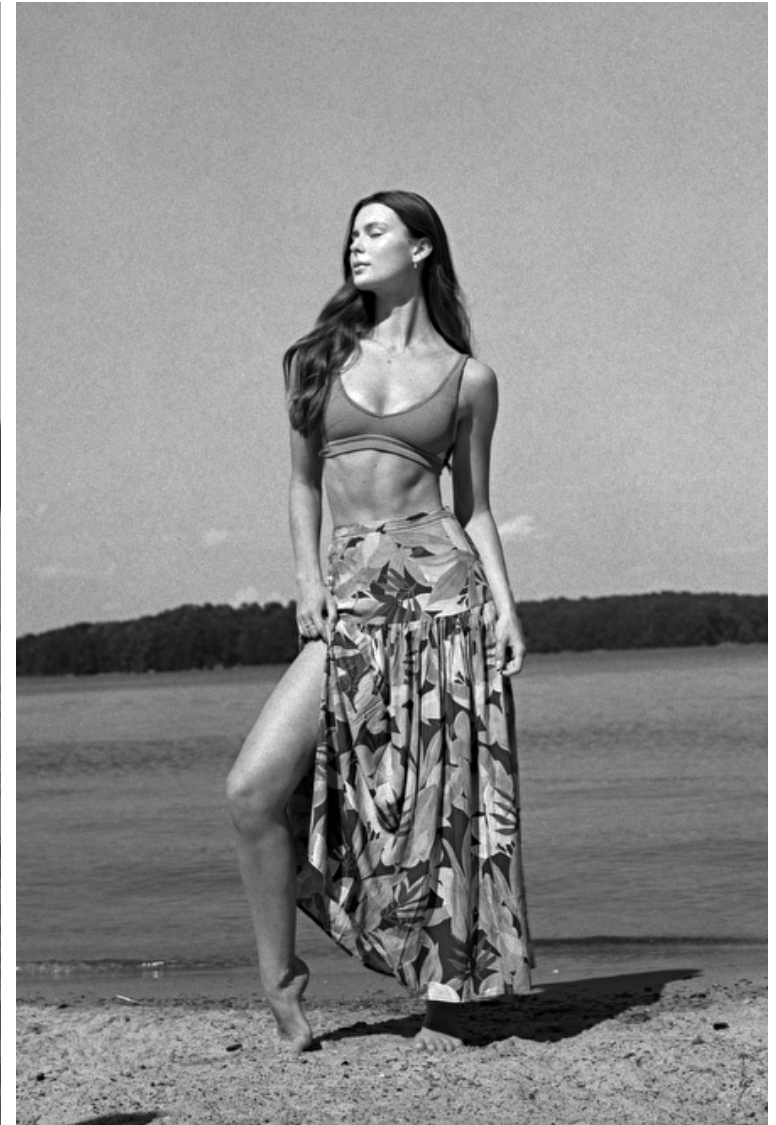

Select

MODEL MANAGEMENT

500 Bishop St NW SUITE A-2, Atlanta, 30318, Georgia, United States
Phone: (404) 872-7444 **Fax:** (404) 874-1526 **Email:** info.atlanta@selectmodel.com **Website:** <https://selectmodel.com/>

Sophia R

Height 178cm / 5' 10.0"

Size EU/US 32 / 2

Bust 81cm / 32"

Waist 61cm / 24"

Hips 89cm / 35"

Shoes EU/US/UK 39 / 8 / 6

Eyes Brown

Hair Brown