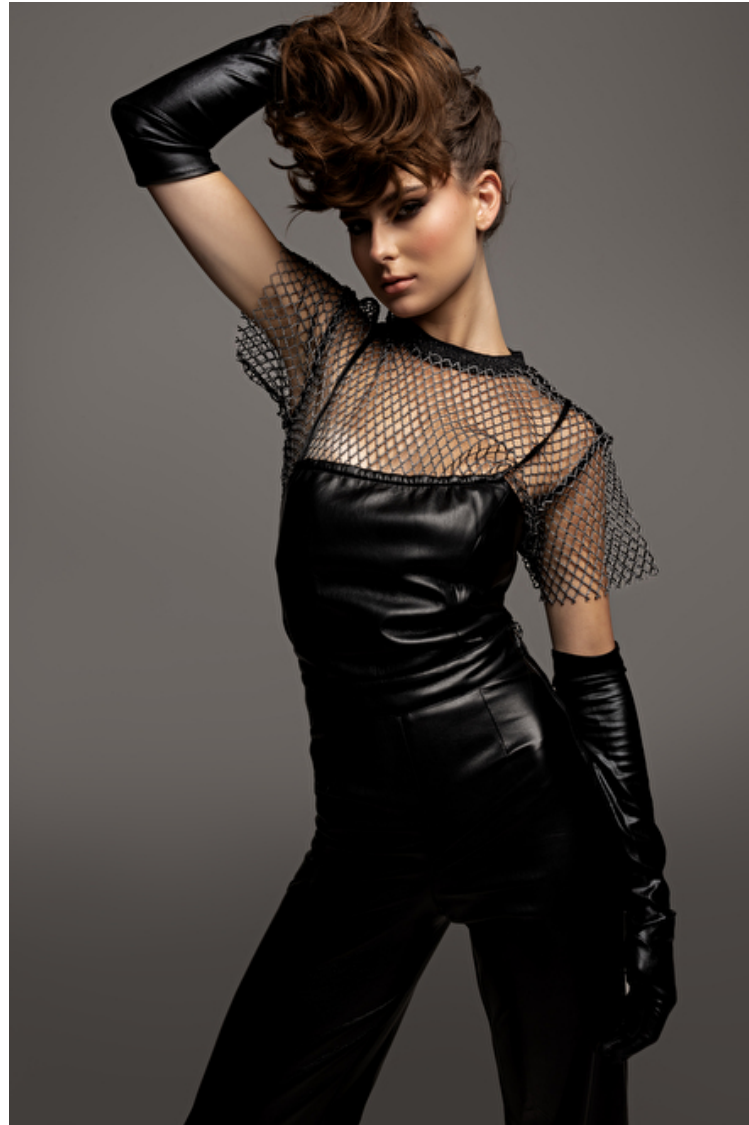

Select

MODEL MANAGEMENT

500 Bishop St NW SUITE A-2, Atlanta, 30318, Georgia, United States
Phone: (404) 872-7444 **Fax:** (404) 874-1526 **Email:** info.atlanta@selectmodel.com **Website:** <https://selectmodel.com/>

Sophia R

Height 178cm / 5' 10.0"

Size EU/US 32 / 2

Bust 81cm / 32"

Waist 61cm / 24"

Hips 89cm / 35"

Shoes EU/US/UK 39 / 8 / 6

Eyes Brown

Hair Brown