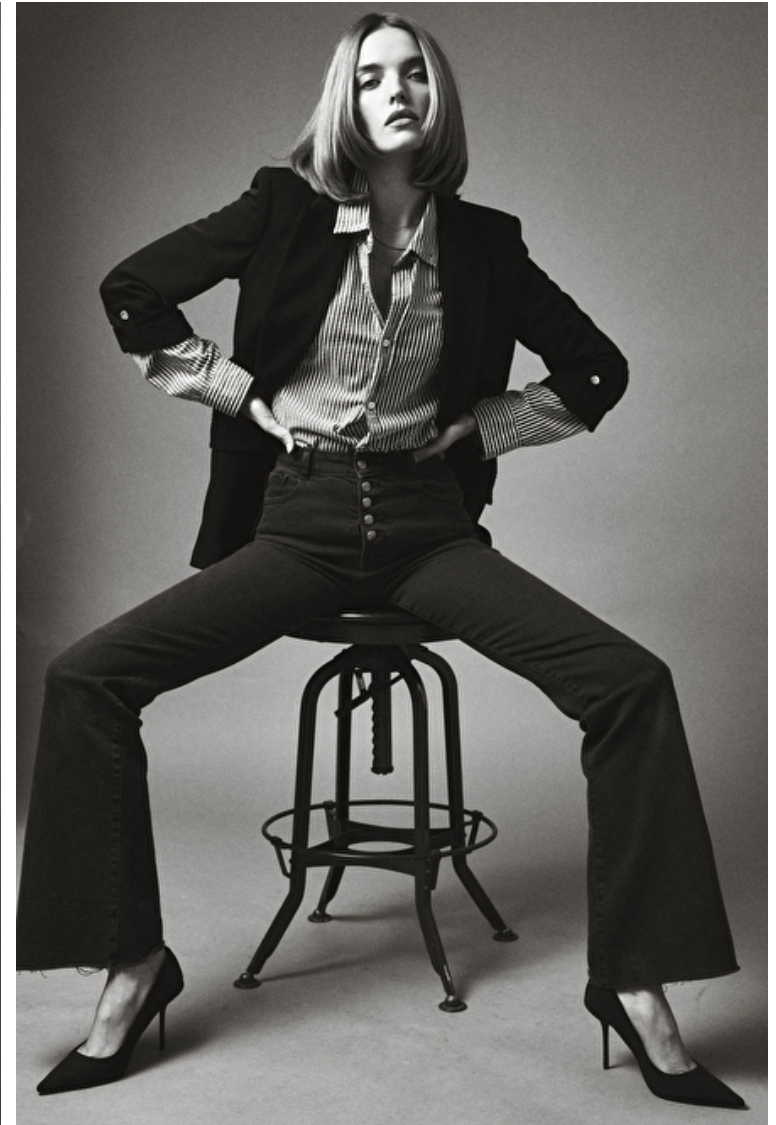

Select

MODEL MANAGEMENT

500 Bishop St NW SUITE A-2, Atlanta, 30318, Georgia, United States

Phone: (404) 872-7444 Fax: (404) 874-1526 Email: info.atlanta@selectmodel.com Website: <https://selectmodel.com/>

Sophia Roze

Height 176cm / 5' 9.5"

Size EU/US 32 / 2

Bust 86cm / 34"

Waist 63cm / 25"

Hips 89cm / 35"

Shoes EU/US/UK 39.5 / 8.5 / 6

Eyes Blue

Hair Brown