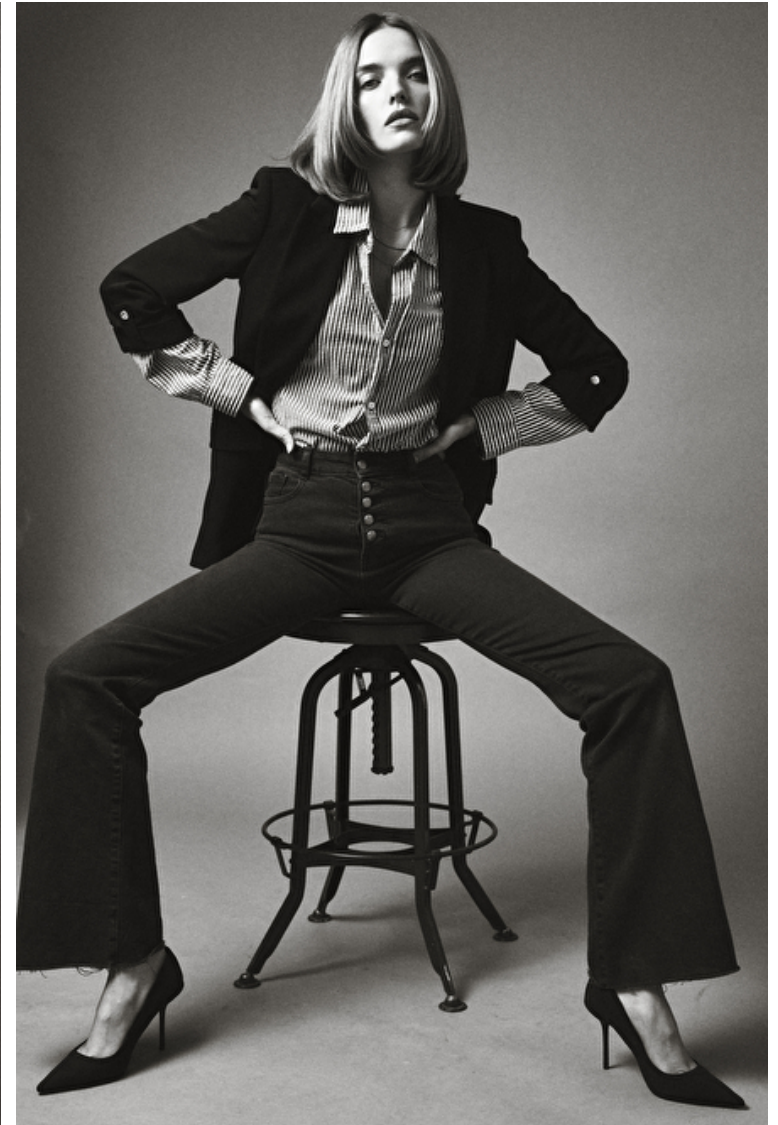

Select

MODEL MANAGEMENT

500 Bishop St NW SUITE A-2, Atlanta, 30318, Georgia, United States

Phone: (404) 872-7444 Fax: (404) 874-1526 Email: info.atlanta@selectmodel.com Website: <https://selectmodel.com/>

Sophia Roze

Height 176cm / 5' 9.5"

Size EU/US 32 / 2

Bust 86cm / 34"

Waist 63cm / 25"

Hips 89cm / 35"

Shoes EU/US/UK 39.5 / 8.5 / 6

Eyes Blue

Hair Brown