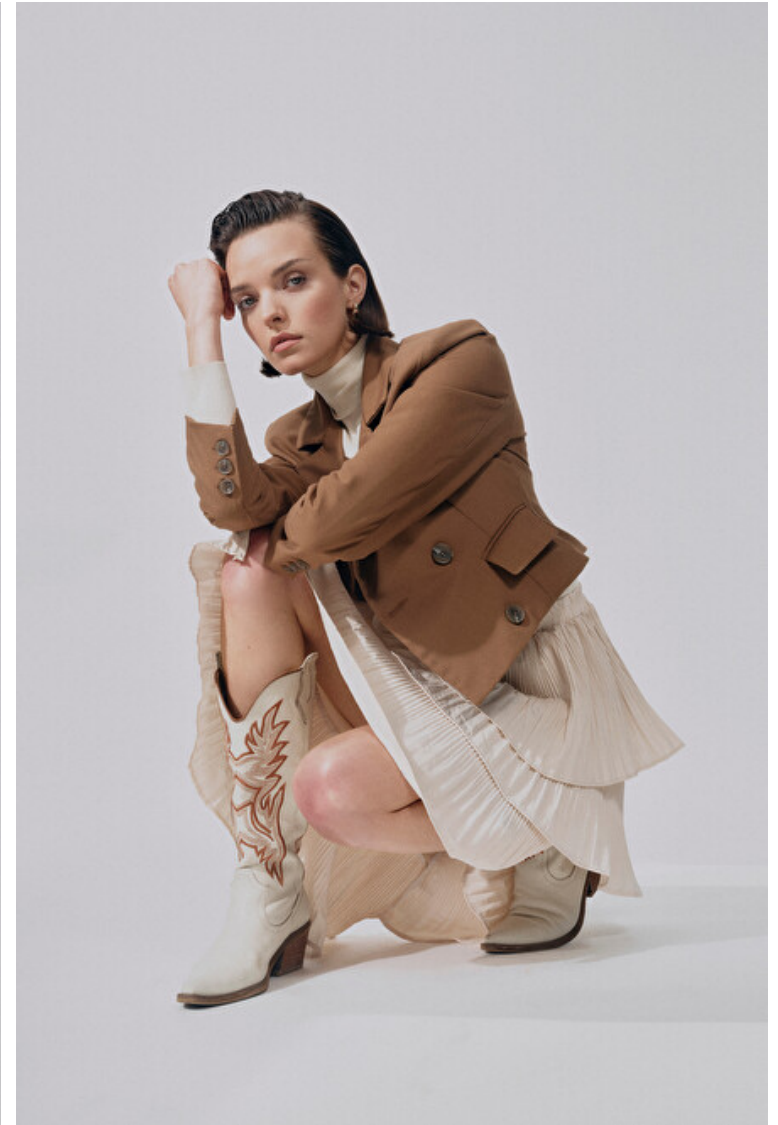

Select

MODEL MANAGEMENT

500 Bishop St NW SUITE A-2, Atlanta, 30318, Georgia, United States
Phone: (404) 872-7444 **Fax:** (404) 874-1526 **Email:** info.atlanta@selectmodel.com **Website:** <https://selectmodel.com/>

Sophia Roze

Height 176cm / 5' 9.5"

Size EU/US 32 / 2

Bust 86cm / 34"

Waist 63cm / 25"

Hips 89cm / 35"

Shoes EU/US/UK 39.5 / 8.5 / 6

Eyes Blue

Hair Brown