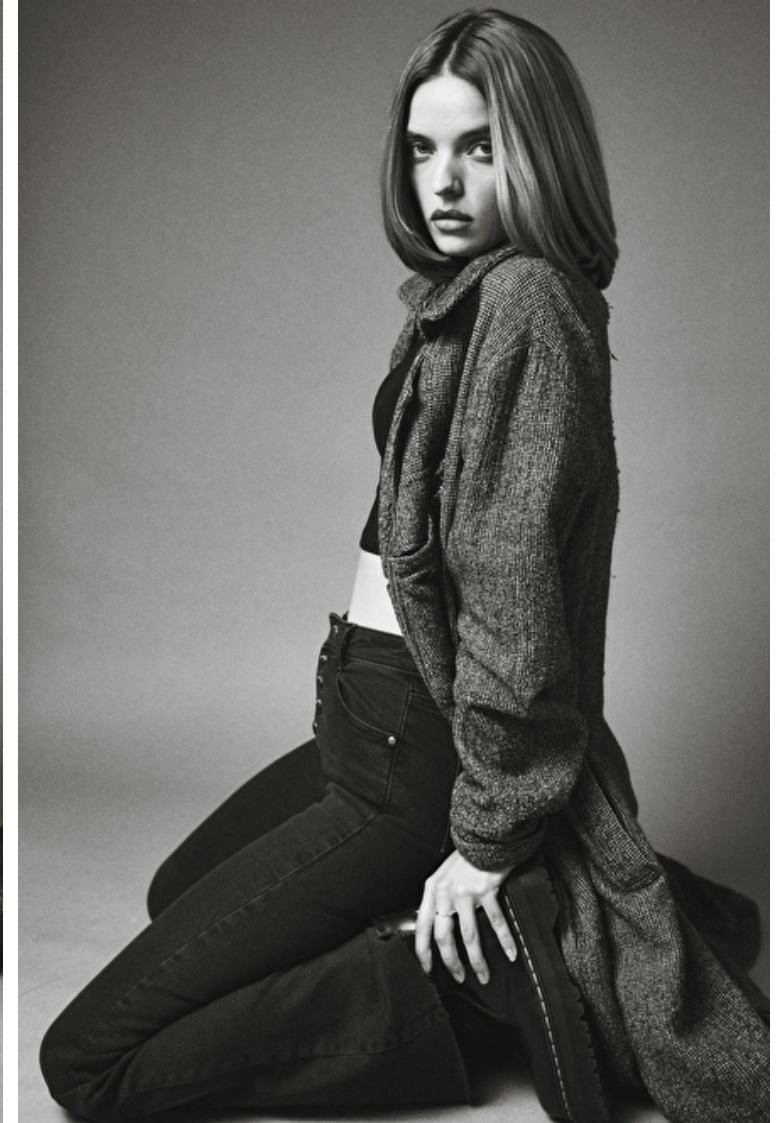

Select

MODEL MANAGEMENT

500 Bishop St NW SUITE A-2, Atlanta, 30318, Georgia, United States

Phone: (404) 872-7444 Fax: (404) 874-1526 Email: info.atlanta@selectmodel.com Website: <https://selectmodel.com/>

Sophia Roze

Height 176cm / 5' 9.5"

Size EU/US 32 / 2

Bust 86cm / 34"

Waist 63cm / 25"

Hips 89cm / 35"

Shoes EU/US/UK 39.5 / 8.5 / 6

Eyes Blue

Hair Brown