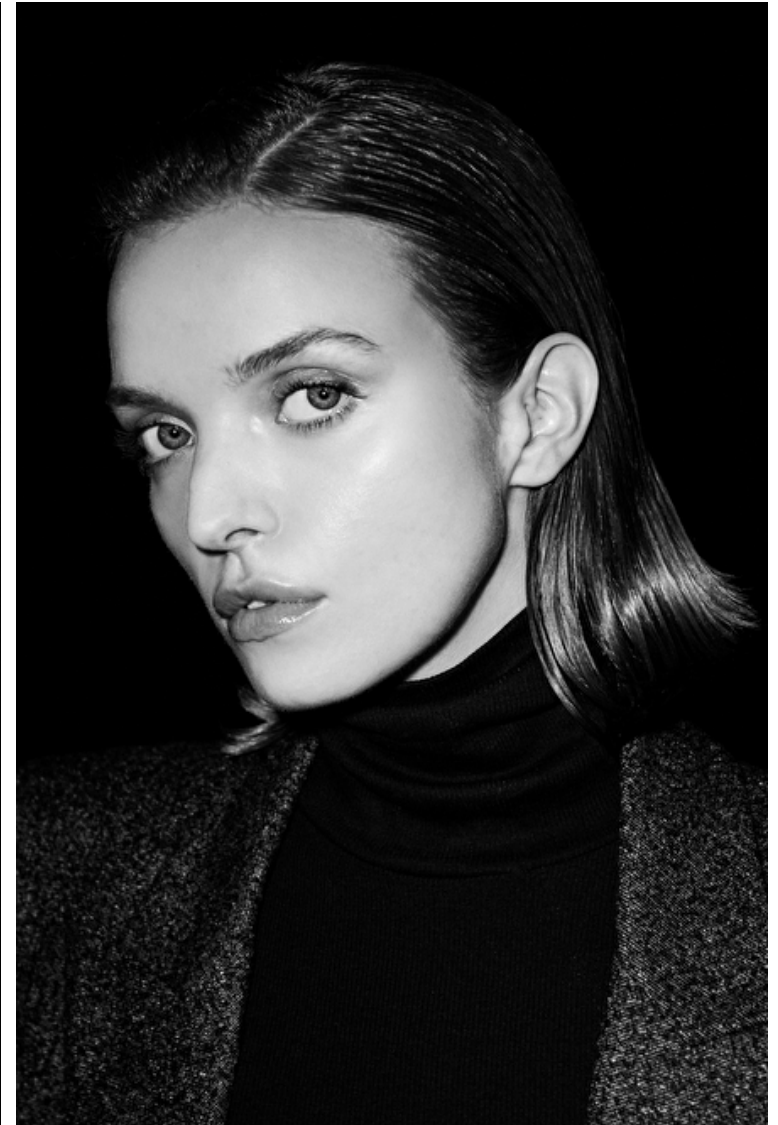

Select

MODEL MANAGEMENT

500 Bishop St NW SUITE A-2, Atlanta, 30318, Georgia, United States
Phone: (404) 872-7444 **Fax:** (404) 874-1526 **Email:** info.atlanta@selectmodel.com **Website:** <https://selectmodel.com/>

Sophia Roze

Height 176cm / 5' 9.5"

Size EU/US 32 / 2

Bust 86cm / 34"

Waist 63cm / 25"

Hips 89cm / 35"

Shoes EU/US/UK 39.5 / 8.5 / 6

Eyes Blue

Hair Brown