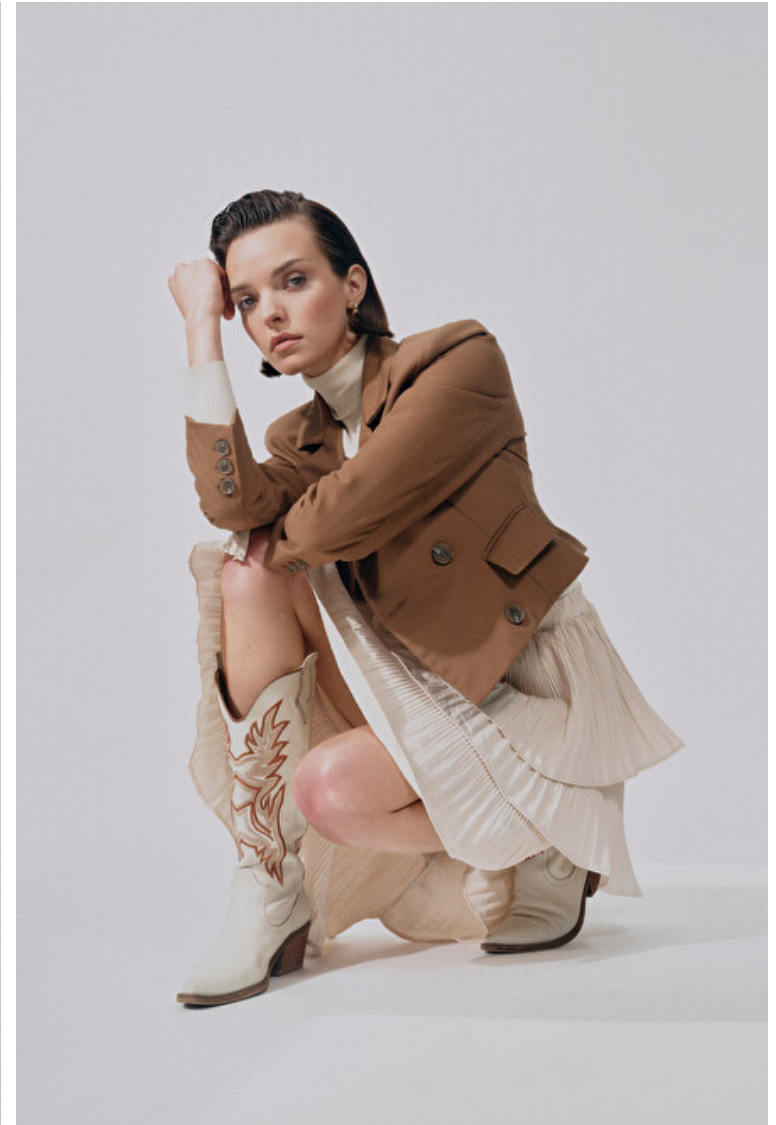

Select

MODEL MANAGEMENT

500 Bishop St NW SUITE A-2, Atlanta, 30318, Georgia, United States
Phone: (404) 872-7444 **Fax:** (404) 874-1526 **Email:** info.atlanta@selectmodel.com **Website:** <https://selectmodel.com/>

Sophia Roze

Height 176cm / 5' 9.5"

Size EU/US 32 / 2

Bust 86cm / 34"

Waist 63cm / 25"

Hips 89cm / 35"

Shoes EU/US/UK 39.5 / 8.5 / 6

Eyes Blue

Hair Brown