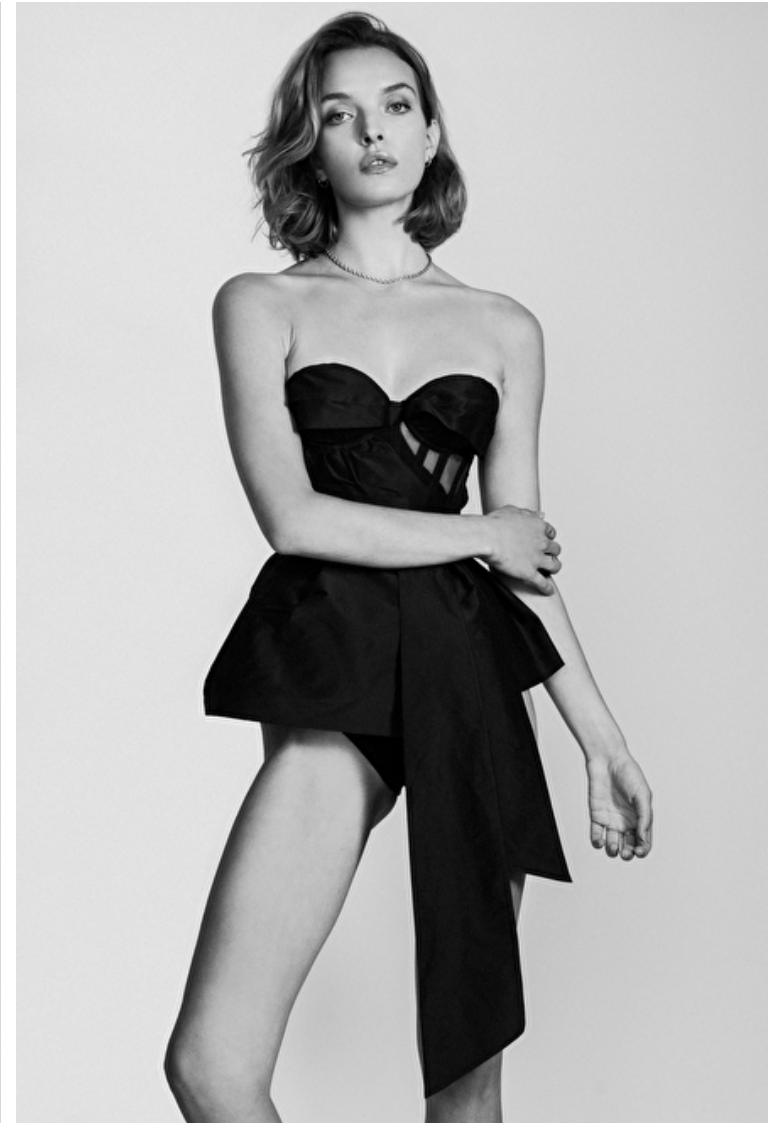

Select

MODEL MANAGEMENT

500 Bishop St NW SUITE A-2, Atlanta, 30318, Georgia, United States
Phone: (404) 872-7444 **Fax:** (404) 874-1526 **Email:** info.atlanta@selectmodel.com **Website:** <https://selectmodel.com/>

Sophia Roze

Height 176cm / 5' 9.5"

Size EU/US 32 / 2

Bust 86cm / 34"

Waist 63cm / 25"

Hips 89cm / 35"

Shoes EU/US/UK 39.5 / 8.5 / 6

Eyes Blue

Hair Brown