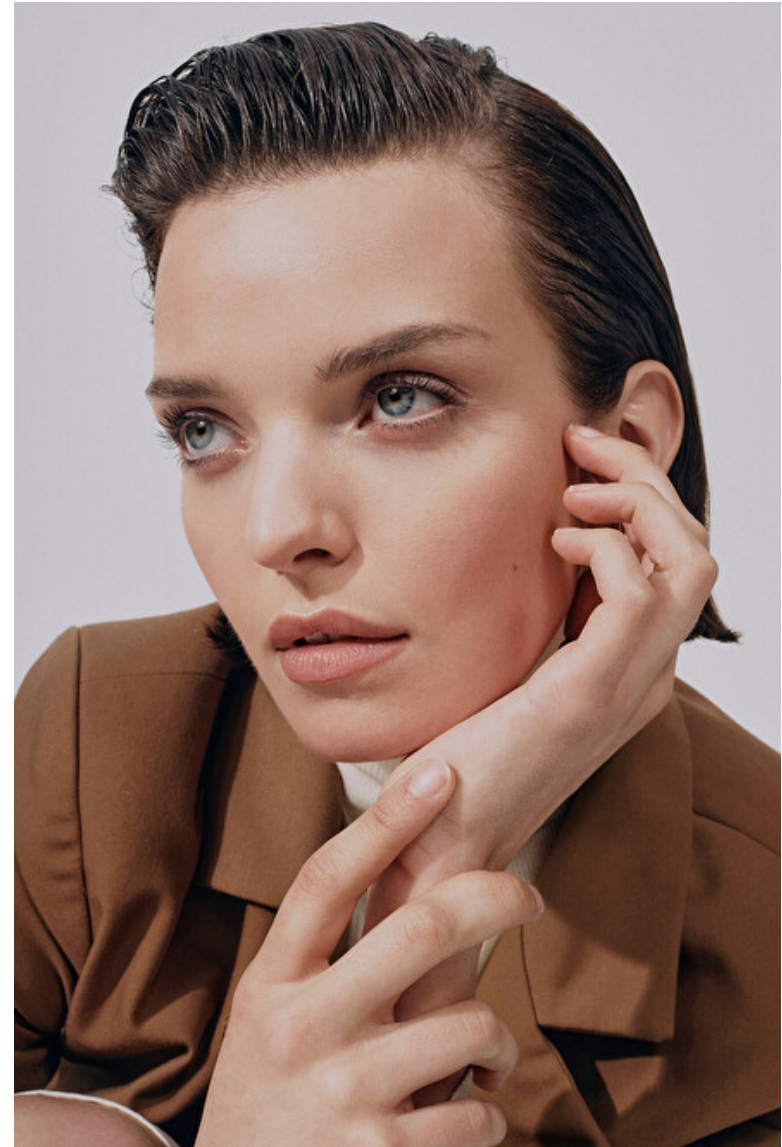

Select

MODEL MANAGEMENT

500 Bishop St NW SUITE A-2, Atlanta, 30318, Georgia, United States
Phone: (404) 872-7444 **Fax:** (404) 874-1526 **Email:** info.atlanta@selectmodel.com **Website:** <https://selectmodel.com/>

Sophia Roze

Height 176cm / 5' 9.5"

Size EU/US 32 / 2

Bust 86cm / 34"

Waist 63cm / 25"

Hips 89cm / 35"

Shoes EU/US/UK 39.5 / 8.5 / 6

Eyes Blue

Hair Brown