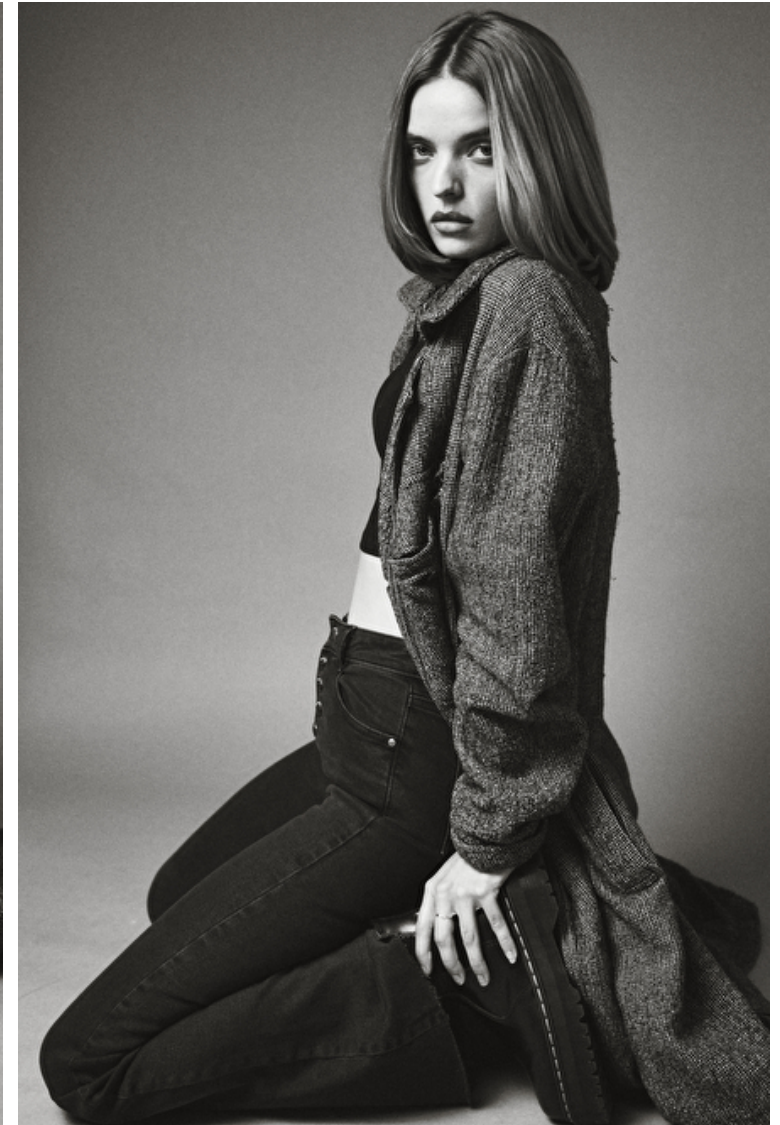

Select

MODEL MANAGEMENT

500 Bishop St NW SUITE A-2, Atlanta, 30318, Georgia, United States
Phone: (404) 872-7444 **Fax:** (404) 874-1526 **Email:** info.atlanta@selectmodel.com **Website:** <https://selectmodel.com/>

Sophia Roze

Height 176cm / 5' 9.5"

Size EU/US 32 / 2

Bust 86cm / 34"

Waist 63cm / 25"

Hips 89cm / 35"

Shoes EU/US/UK 39.5 / 8.5 / 6

Eyes Blue

Hair Brown