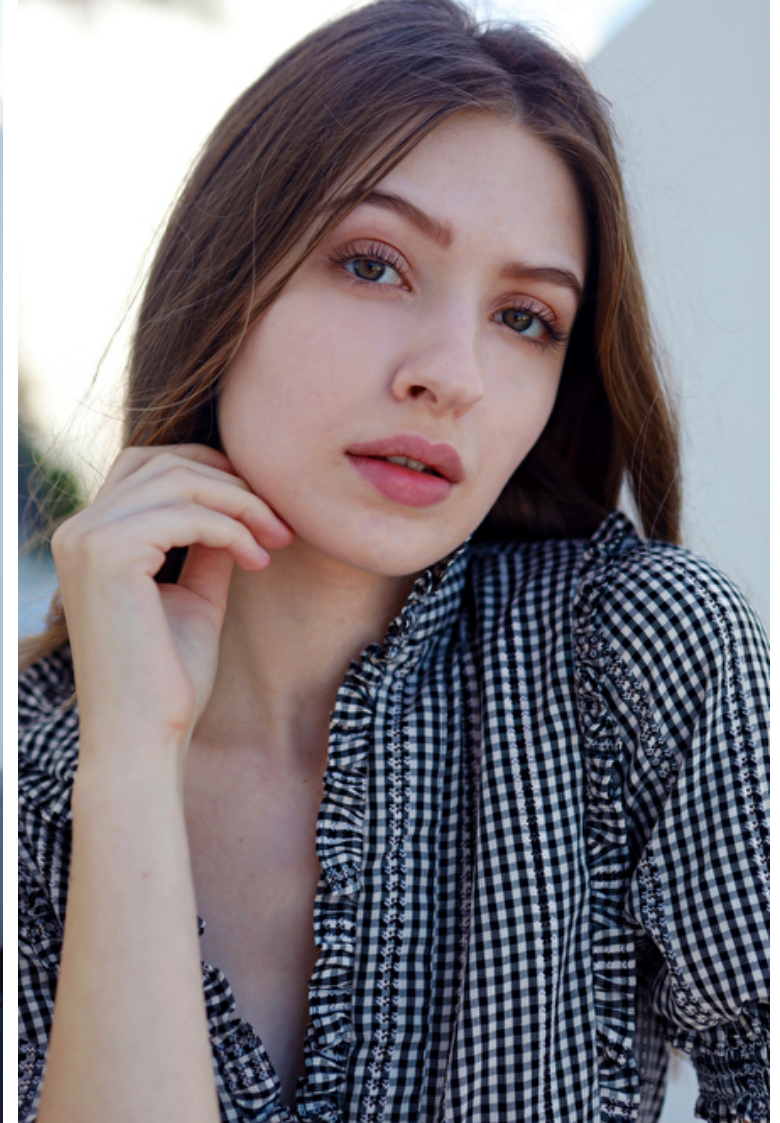

Select

MODEL MANAGEMENT

500 Bishop St NW SUITE A-2, Atlanta, 30318, Georgia, United States
Phone: (404) 872-7444 **Fax:** (404) 874-1526 **Email:** info.atlanta@selectmodel.com **Website:** <https://selectmodel.com/>

Sophia Stephens

Height 175cm / 5' 9.0"

Size EU/US 32 / 2

Bust 81cm / 32"

Waist 59cm / 23"

Hips 84cm / 33"

Shoes EU/US/UK 40.5 / 9.5 / 7

Eyes Green

Hair Blond