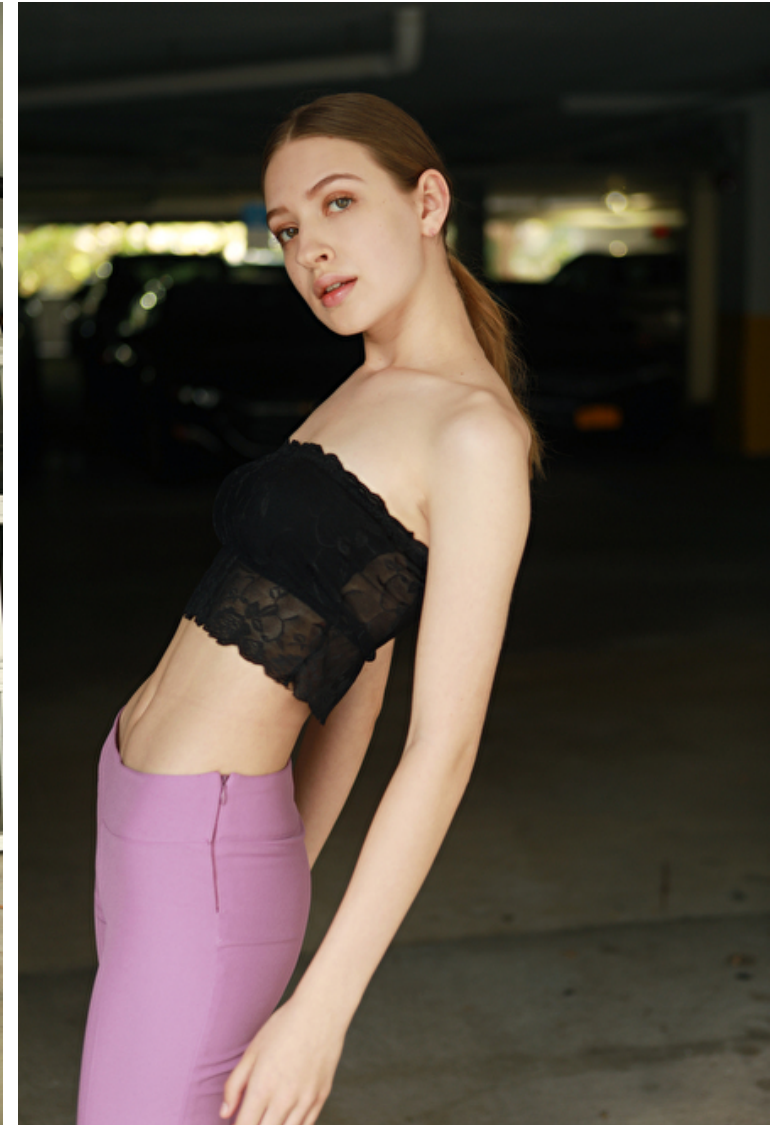

Select

MODEL MANAGEMENT

500 Bishop St NW SUITE A-2, Atlanta, 30318, Georgia, United States
Phone: (404) 872-7444 **Fax:** (404) 874-1526 **Email:** info.atlanta@selectmodel.com **Website:** <https://selectmodel.com/>

Sophia Stephens

Height 175cm / 5' 9.0"

Size EU/US 32 / 2

Bust 81cm / 32"

Waist 59cm / 23"

Hips 84cm / 33"

Shoes EU/US/UK 40.5 / 9.5 / 7

Eyes Green

Hair Blond