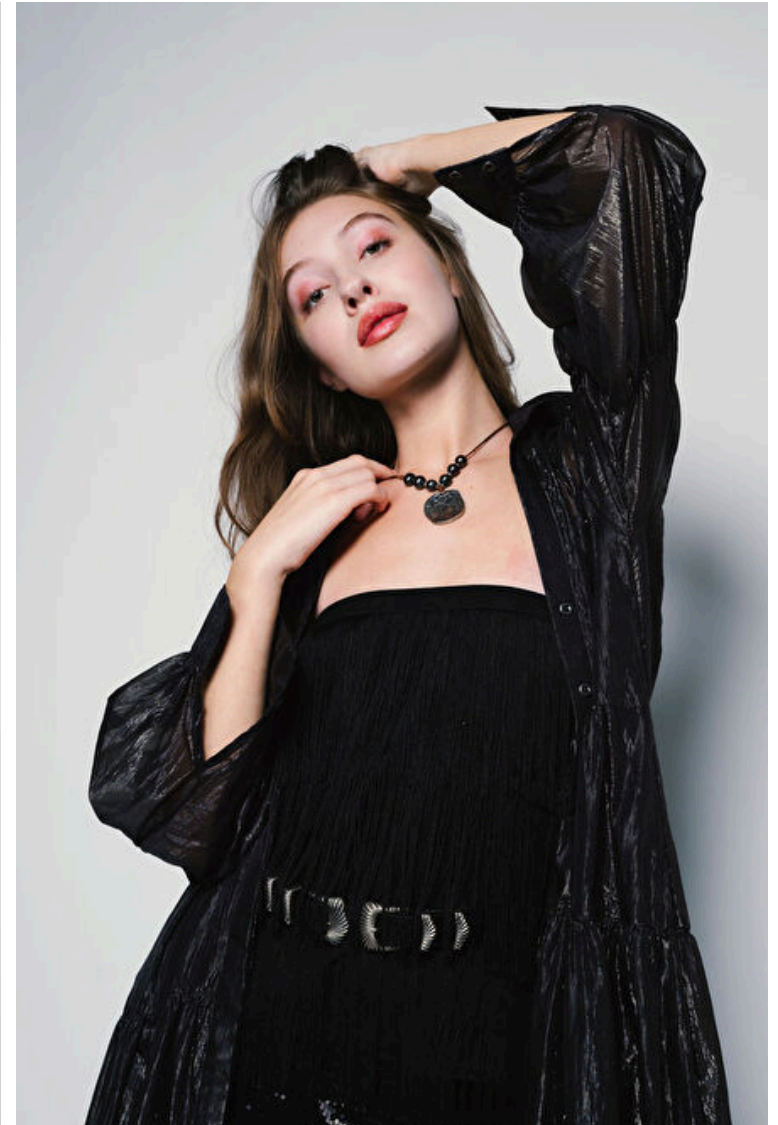

Select

MODEL MANAGEMENT

500 Bishop St NW SUITE A-2, Atlanta, 30318, Georgia, United States
Phone: (404) 872-7444 **Fax:** (404) 874-1526 **Email:** info.atlanta@selectmodel.com **Website:** <https://selectmodel.com/>

Sophia Stephens

Height 175cm / 5' 9.0"

Size EU/US 32 / 2

Bust 81cm / 32"

Waist 59cm / 23"

Hips 84cm / 33"

Shoes EU/US/UK 40.5 / 9.5 / 7

Eyes Green

Hair Blond