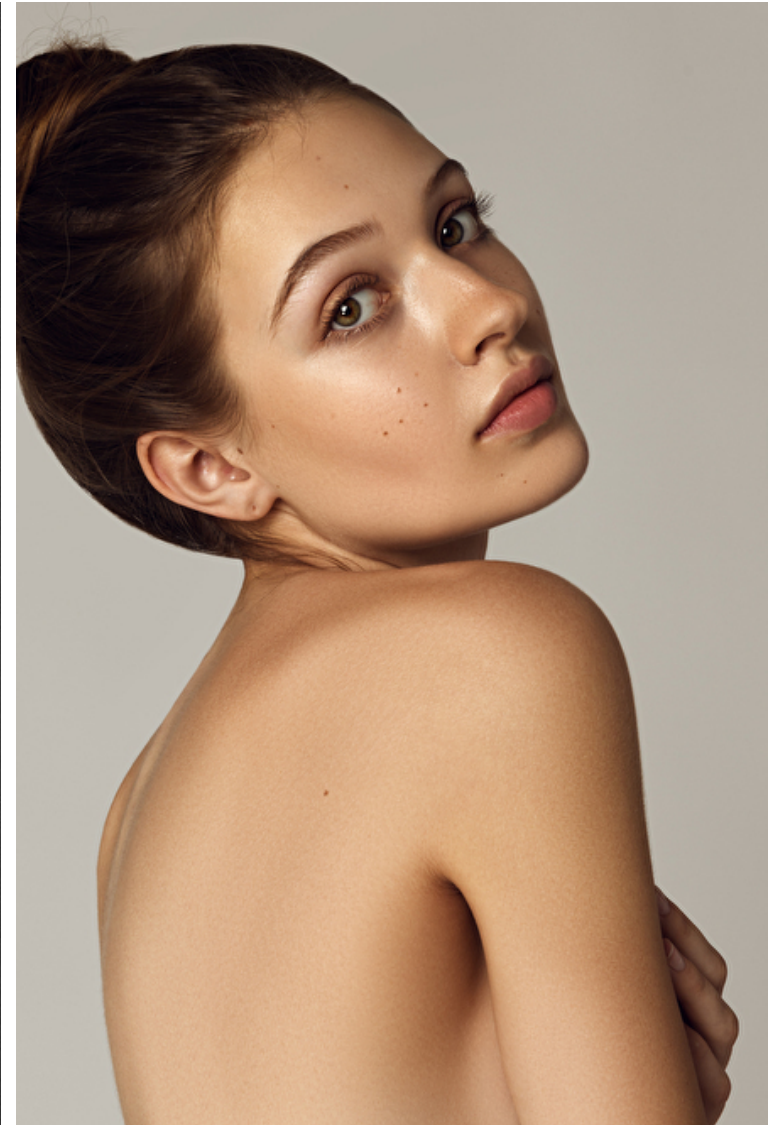

Select

MODEL MANAGEMENT

500 Bishop St NW SUITE A-2, Atlanta, 30318, Georgia, United States
Phone: (404) 872-7444 **Fax:** (404) 874-1526 **Email:** info.atlanta@selectmodel.com **Website:** <https://selectmodel.com/>

Sophia Stephens

Height 175cm / 5' 9.0"

Size EU/US 32 / 2

Bust 81cm / 32"

Waist 59cm / 23"

Hips 84cm / 33"

Shoes EU/US/UK 40.5 / 9.5 / 7

Eyes Green

Hair Blond