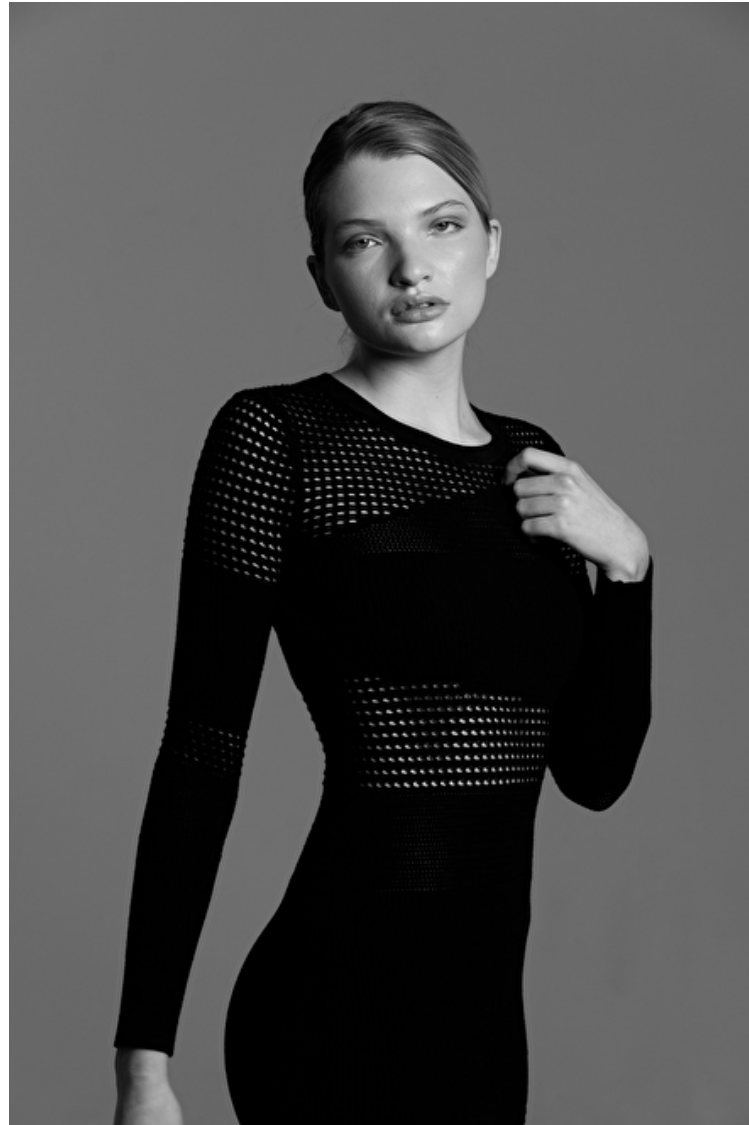

## Sophia Truitt

Height 175cm / 5' 9.0"

Bust 81cm / 32"

Waist 66cm / 26"

Hips 91cm / 36"

Shoes EU/US/UK 40 / 9 / 7

Eyes Blue

Hair Blond