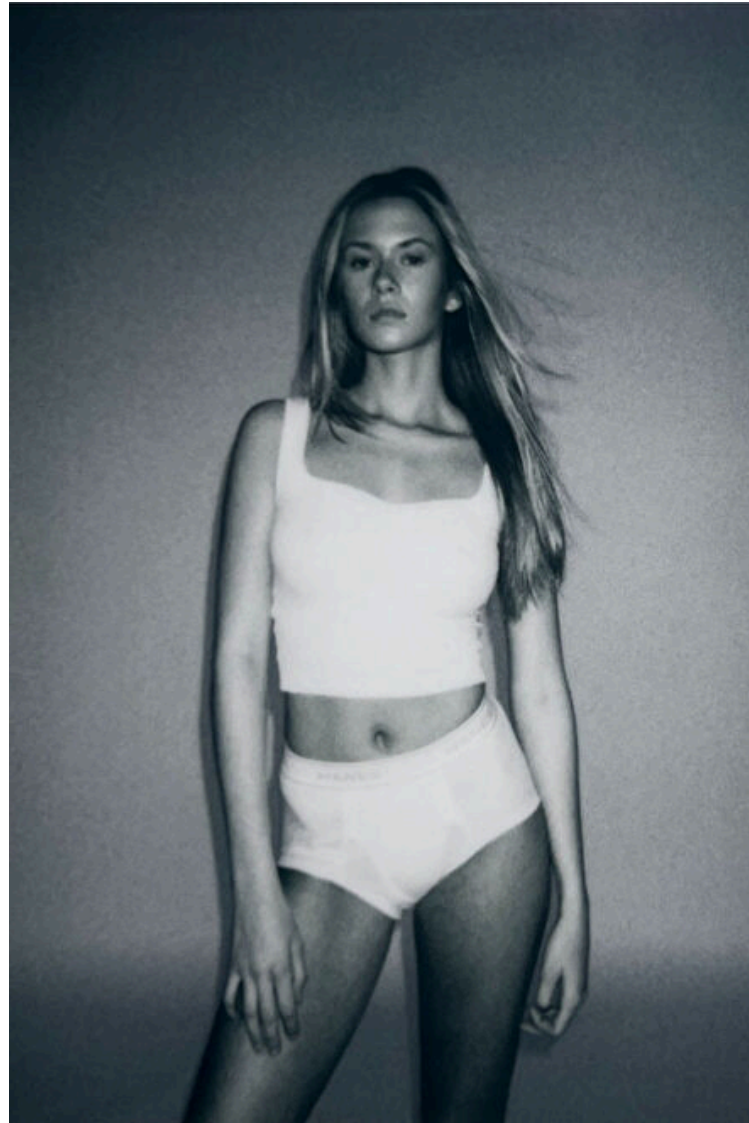

Select

MODEL MANAGEMENT

500 Bishop St NW SUITE A-2, Atlanta, 30318, Georgia, United States
Phone: (404) 872-7444 **Fax:** (404) 874-1526 **Email:** info.atlanta@selectmodel.com **Website:** <https://selectmodel.com/>

Sophie Crane

Height 174cm / 5' 8.5"

Size EU/US 32 / 2

Bust 81cm / 32"

Waist 61cm / 24"

Hips 86cm / 34"

Shoes EU/US/UK 37.5 / 7 / 4

Eyes Blue

Hair Blond

Cup B