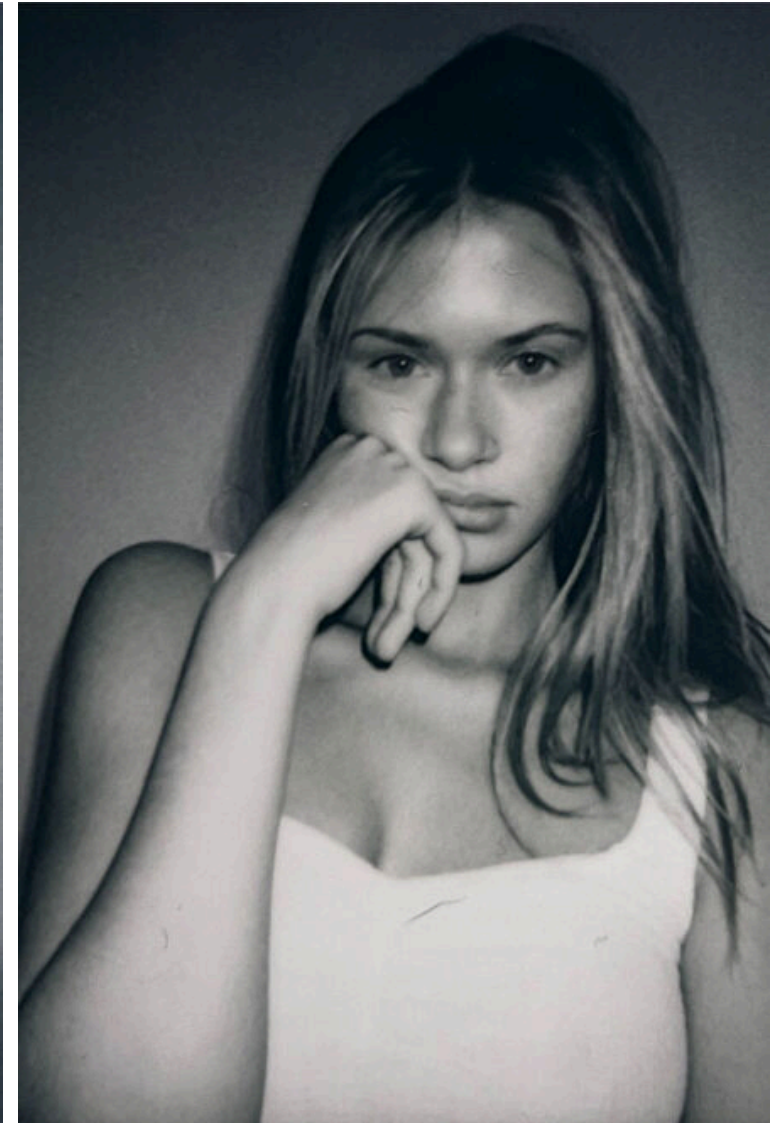

Select

MODEL MANAGEMENT

500 Bishop St NW SUITE A-2, Atlanta, 30318, Georgia, United States

Phone: (404) 872-7444 Fax: (404) 874-1526 Email: info.atlanta@selectmodel.com Website: <https://selectmodel.com/>

Sophie Crane

Height 174cm / 5' 8.5"

Size EU/US 32 / 2

Bust 81cm / 32"

Waist 61cm / 24"

Hips 86cm / 34"

Shoes EU/US/UK 37.5 / 7 / 4

Eyes Blue

Hair Blond

Cup B