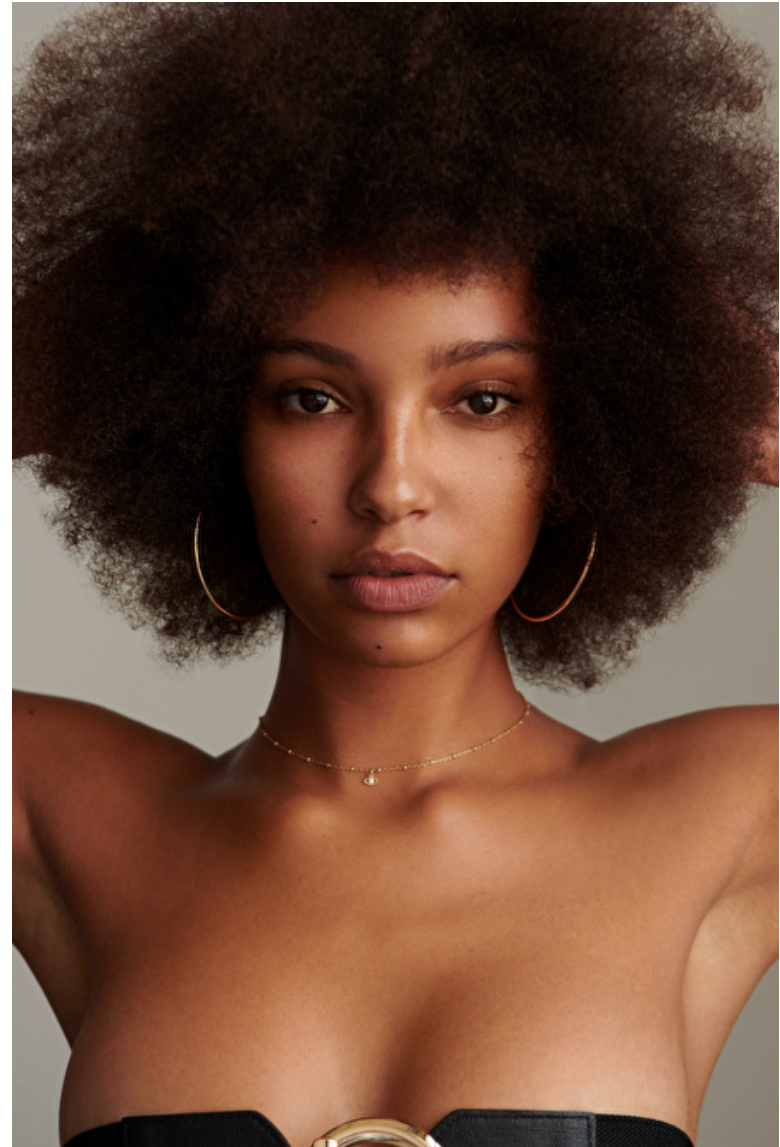

## Staci Lyon

Height 175cm / 5' 9.0"

Size EU/US 34 / 4

Bust 81cm / 32"

Waist 61cm / 24"

Hips 94cm / 37"

Shoes EU/US/UK 39 / 8 / 6

Eyes Brown

Hair Brown

Cup C