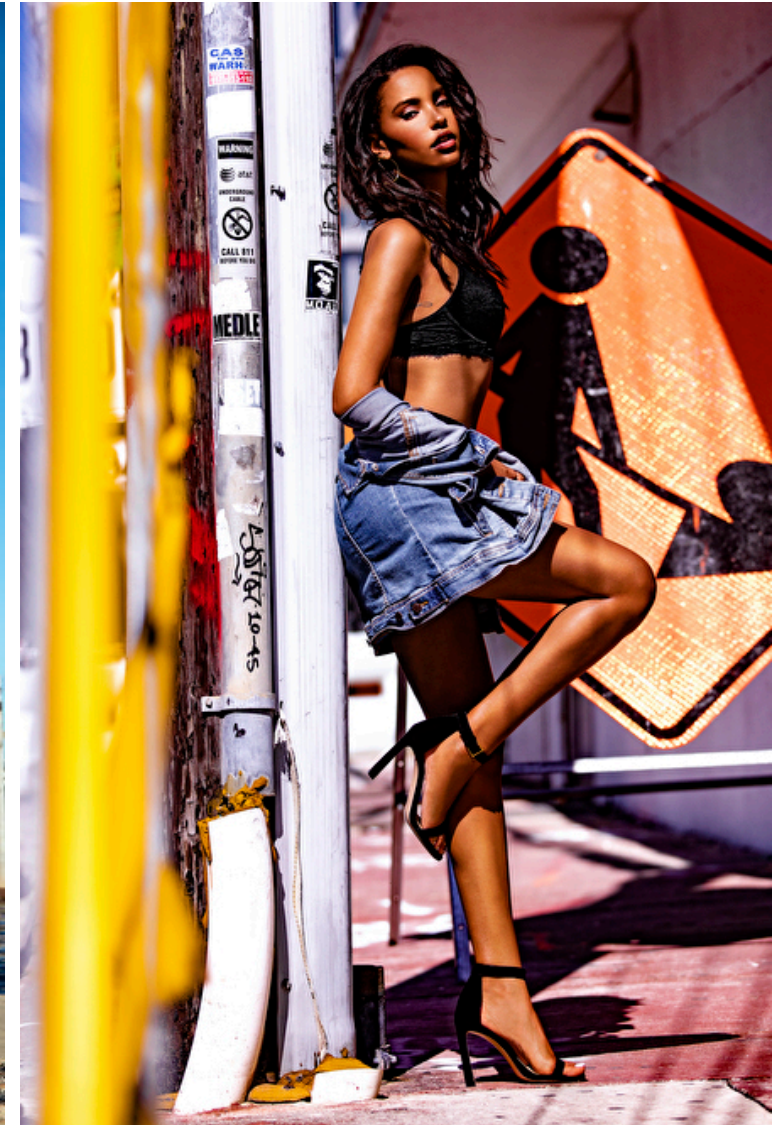

Select

MODEL MANAGEMENT

500 Bishop St NW SUITE A-2, Atlanta, 30318, Georgia, United States
Phone: (404) 872-7444 Fax: (404) 874-1526 Email: info.atlanta@selectmodel.com Website: <https://selectmodel.com/>

Staci Lyon

Height 175cm / 5' 9.0"

Size EU/US 34 / 4

Bust 81cm / 32"

Waist 61cm / 24"

Hips 94cm / 37"

Shoes EU/US/UK 39 / 8 / 6

Eyes Brown

Hair Brown

Cup C