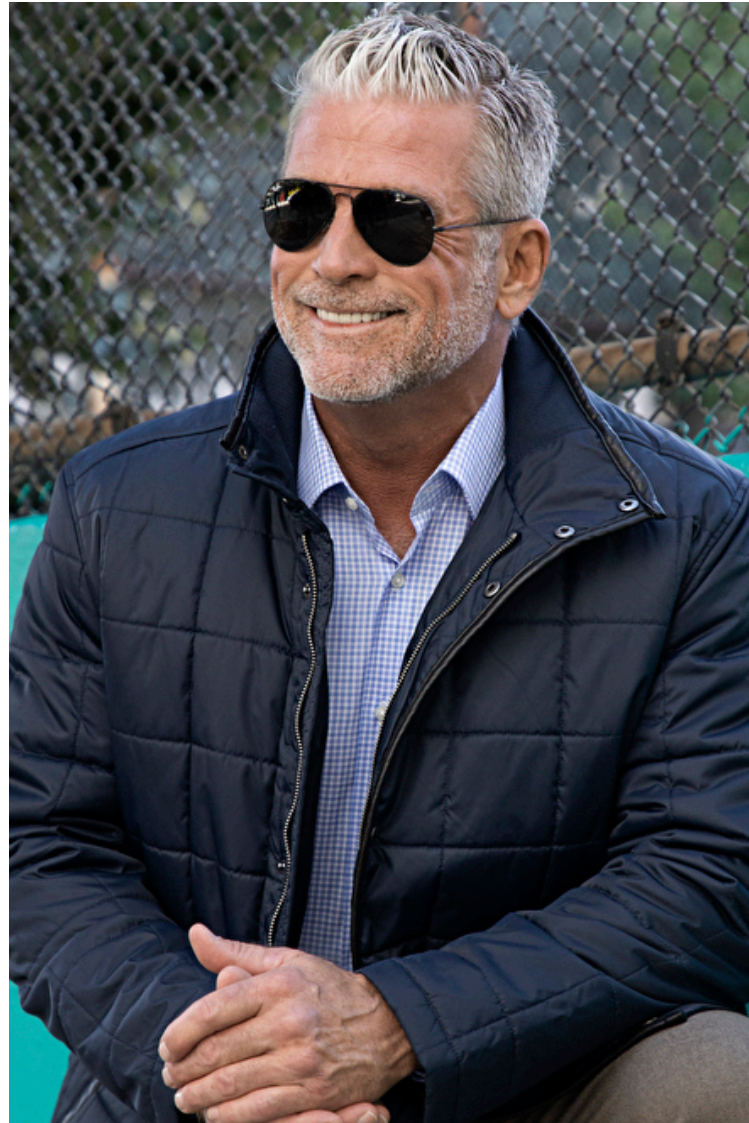

Select

MODEL MANAGEMENT

500 Bishop St NW SUITE A-2, Atlanta, 30318, Georgia, United States
Phone: (404) 872-7444 Fax: (404) 874-1526 Email: info.atlanta@selectmodel.com Website: <https://selectmodel.com/>

Stephen Diehl

Height 185cm / 6' 1.0"

Chest 112cm / 44"

Waist 81cm / 32"

Shoes EU/US/UK 44 / 11 / 9.5

Eyes Blue

Hair Salt and pepper

Inseam 84cm / 33"

Neck 44cm / 17.5"

Sleeve 89cm / 35"

Suit size 54cm / 44"

Suit cut Regular