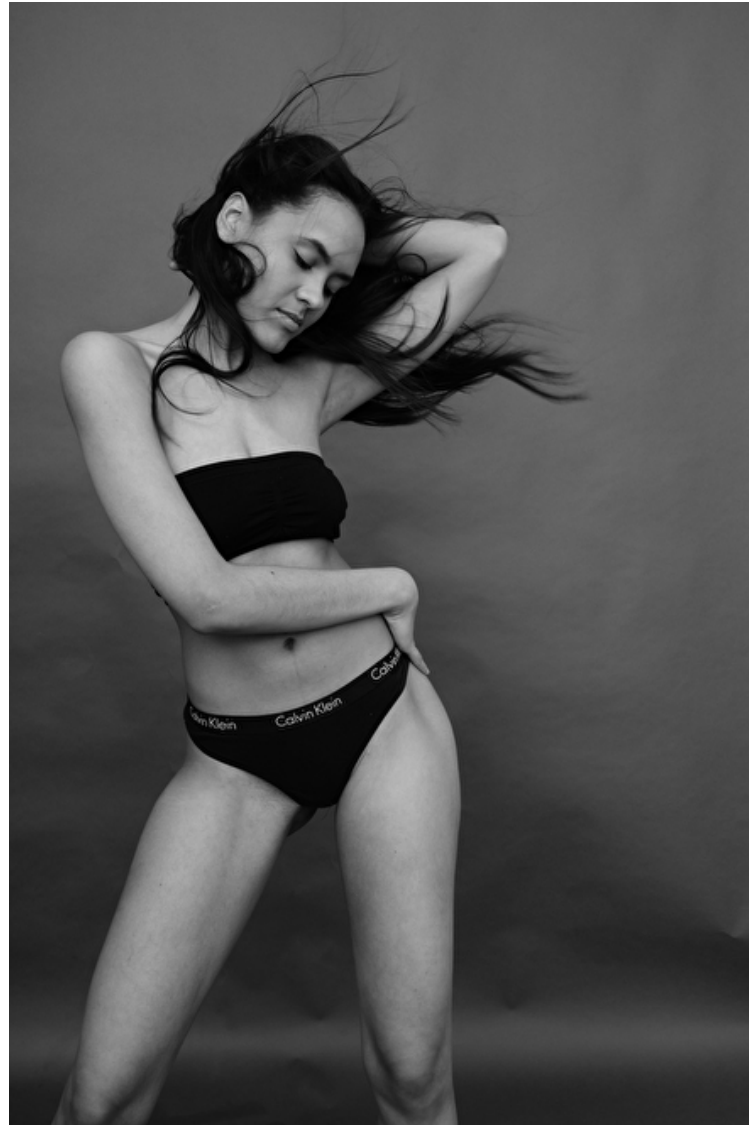

Select

MODEL MANAGEMENT

500 Bishop St NW SUITE A-2, Atlanta, 30318, Georgia, United States

Phone: (404) 872-7444 Fax: (404) 874-1526 Email: info.atlanta@selectmodel.com Website: <https://selectmodel.com/>

Sueannie

Height 174cm / 5' 8.5"

Size EU/US 32 / 2

Bust 81cm / 32"

Waist 59cm / 23"

Hips 86cm / 34"

Shoes EU/US/UK 41.5 / 10 / 8

Eyes Brown

Hair Dark brown