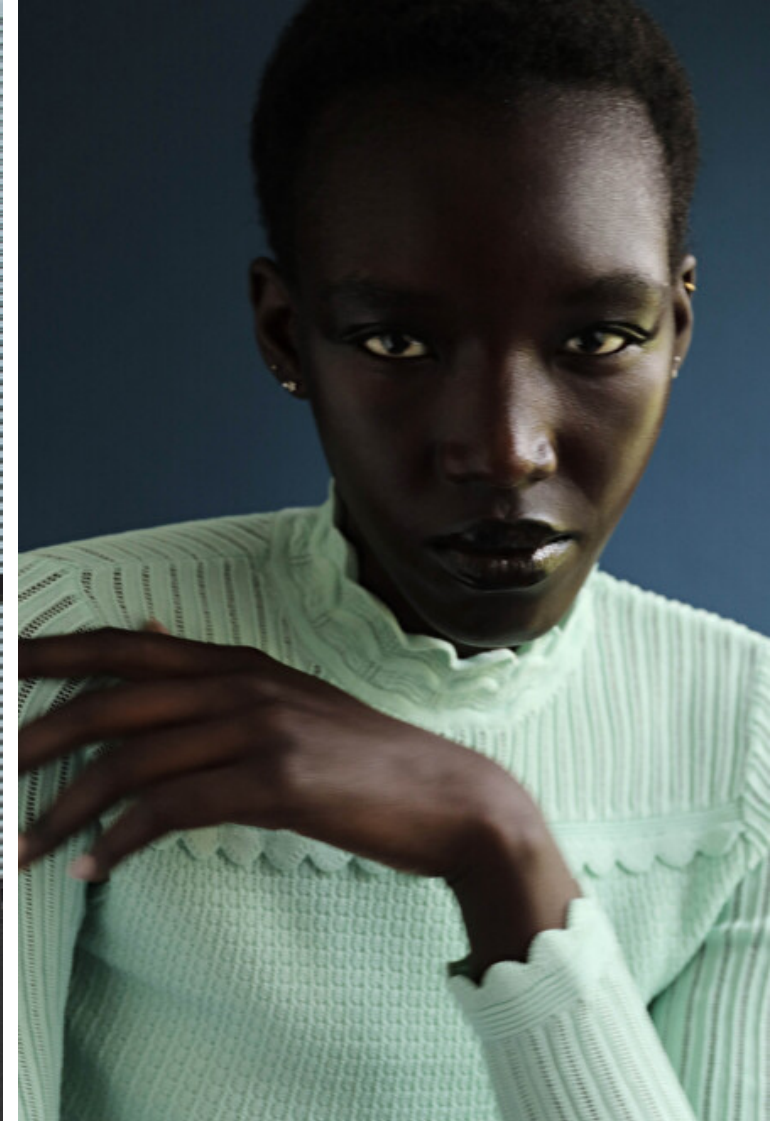

Select

MODEL MANAGEMENT

500 Bishop St NW SUITE A-2, Atlanta, 30318, Georgia, United States
Phone: (404) 872-7444 **Fax:** (404) 874-1526 **Email:** info.atlanta@selectmodel.com **Website:** <https://selectmodel.com/>

Suiat Said

Height 175cm / 5' 9.0"

Size EU/US 32 / 2

Bust 79cm / 31"

Waist 59cm / 23"

Hips 86cm / 34"

Shoes EU/US/UK 40 / 9 / 7

Eyes Brown

Hair Black

Cup C

Location GA