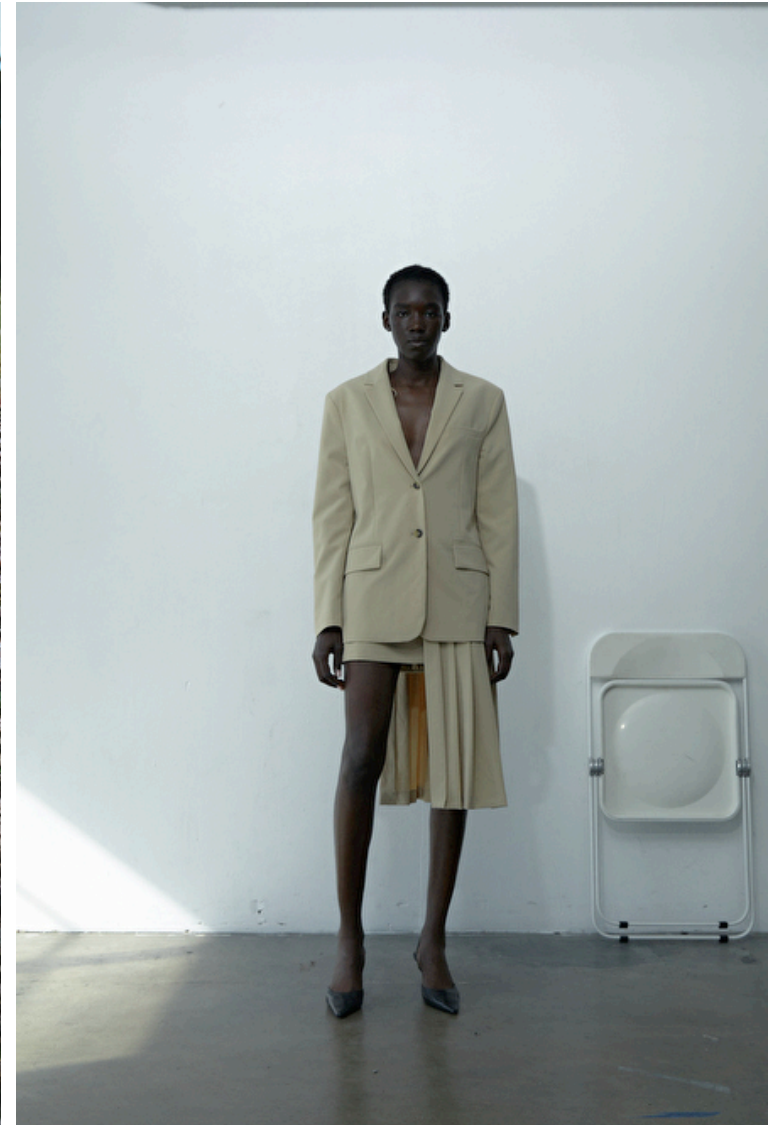

Select

MODEL MANAGEMENT

500 Bishop St NW SUITE A-2, Atlanta, 30318, Georgia, United States
Phone: (404) 872-7444 **Fax:** (404) 874-1526 **Email:** info.atlanta@selectmodel.com **Website:** <https://selectmodel.com/>

Suiat Said

Height 175cm / 5' 9.0"

Size EU/US 32 / 2

Bust 79cm / 31"

Waist 59cm / 23"

Hips 86cm / 34"

Shoes EU/US/UK 40 / 9 / 7

Eyes Brown

Hair Black

Cup C

Location GA