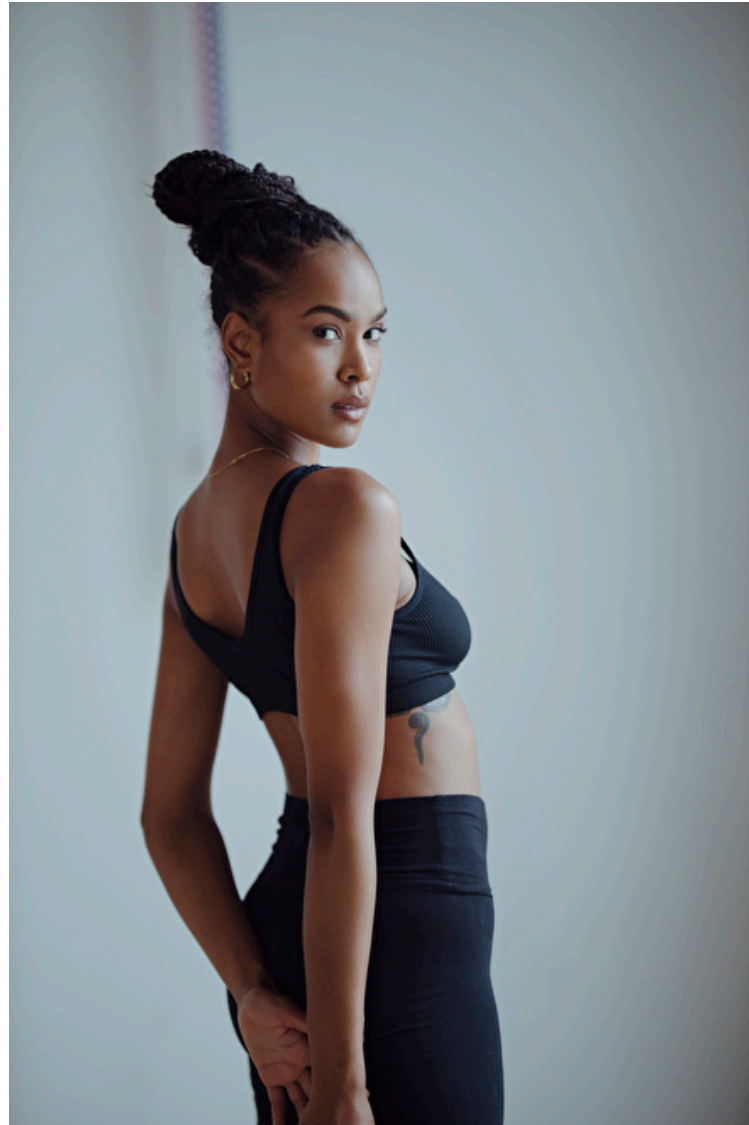

Select

MODEL MANAGEMENT

500 Bishop St NW SUITE A-2, Atlanta, 30318, Georgia, United States
Phone: (404) 872-7444 **Fax:** (404) 874-1526 **Email:** info.atlanta@selectmodel.com **Website:** <https://selectmodel.com/>

Sydney Cross

Height 180cm / 5' 11.0"

Size EU/US 34 / 4

Bust 81cm / 32"

Waist 61cm / 24"

Hips 91cm / 36"

Shoes EU/US/UK 40.5 / 9.5 / 7

Eyes Brown

Hair Brown

Cup C