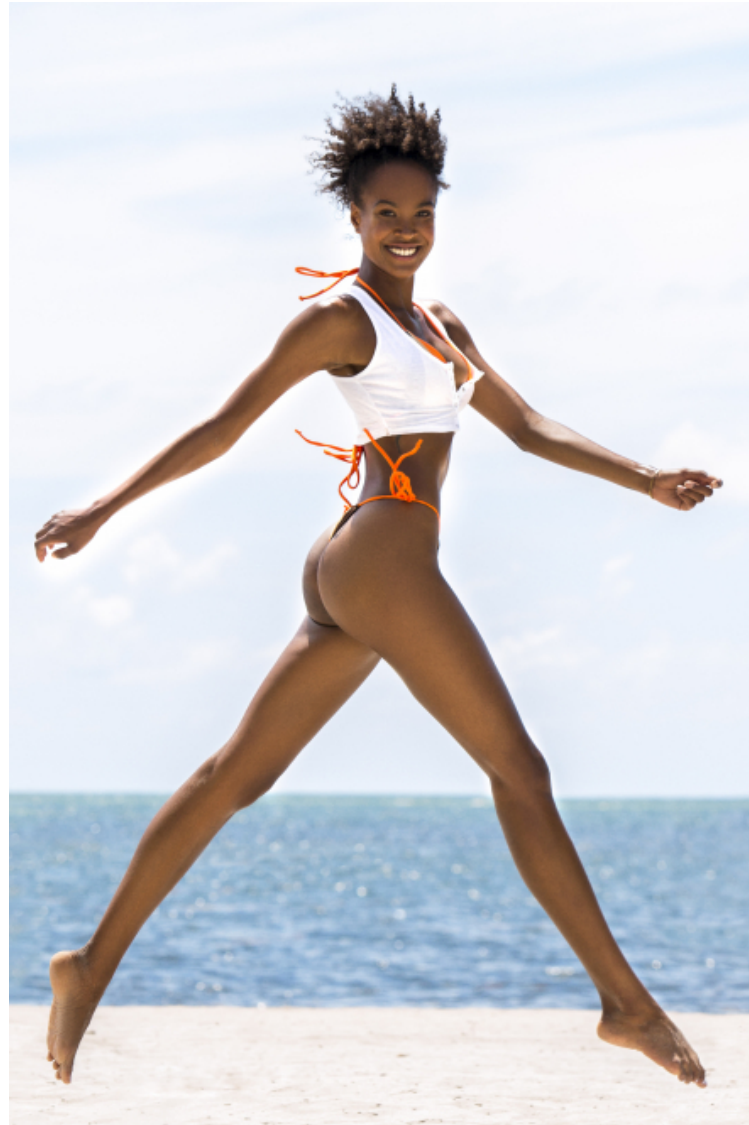

Select

MODEL MANAGEMENT

500 Bishop St NW SUITE A-2, Atlanta, 30318, Georgia, United States
Phone: (404) 872-7444 **Fax:** (404) 874-1526 **Email:** info.atlanta@selectmodel.com **Website:** <https://selectmodel.com/>

Sydney Cross

Height 180cm / 5' 11.0"

Size EU/US 34 / 4

Bust 81cm / 32"

Waist 61cm / 24"

Hips 91cm / 36"

Shoes EU/US/UK 40.5 / 9.5 / 7

Eyes Brown

Hair Brown

Cup C