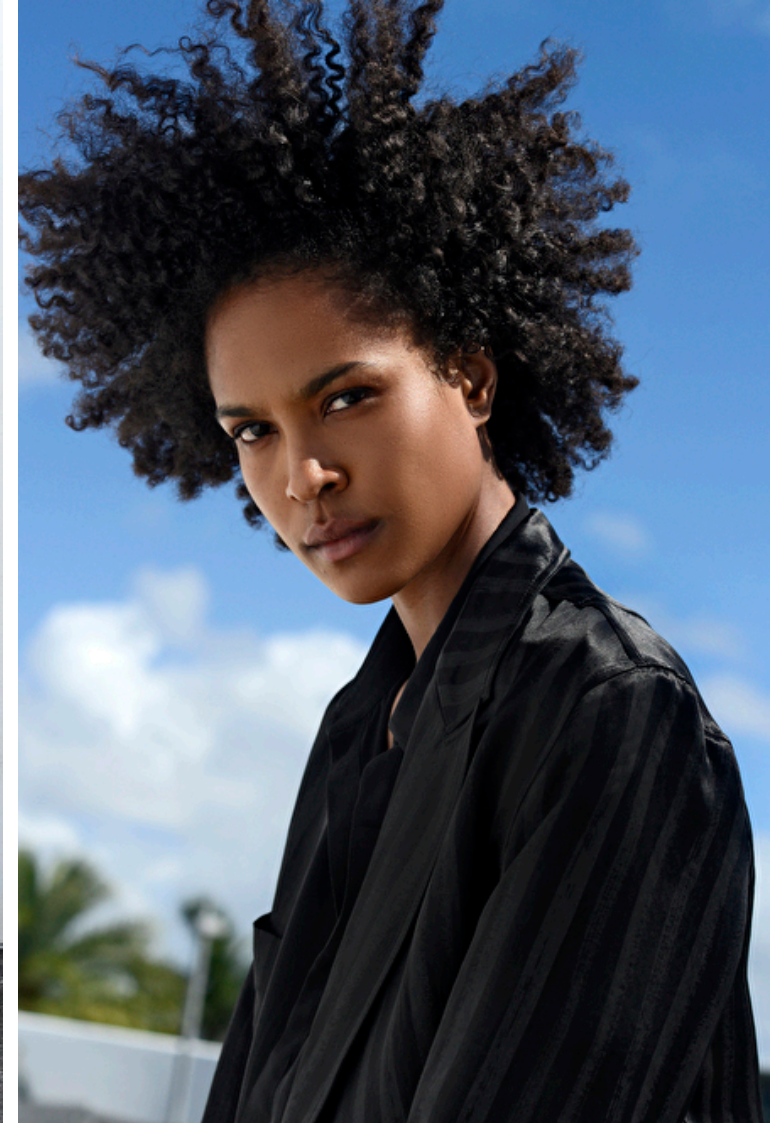

Select

MODEL MANAGEMENT

500 Bishop St NW SUITE A-2, Atlanta, 30318, Georgia, United States
Phone: (404) 872-7444 **Fax:** (404) 874-1526 **Email:** info.atlanta@selectmodel.com **Website:** <https://selectmodel.com/>

Sydney Cross

Height 180cm / 5' 11.0"

Size EU/US 34 / 4

Bust 81cm / 32"

Waist 61cm / 24"

Hips 91cm / 36"

Shoes EU/US/UK 40.5 / 9.5 / 7

Eyes Brown

Hair Brown

Cup C