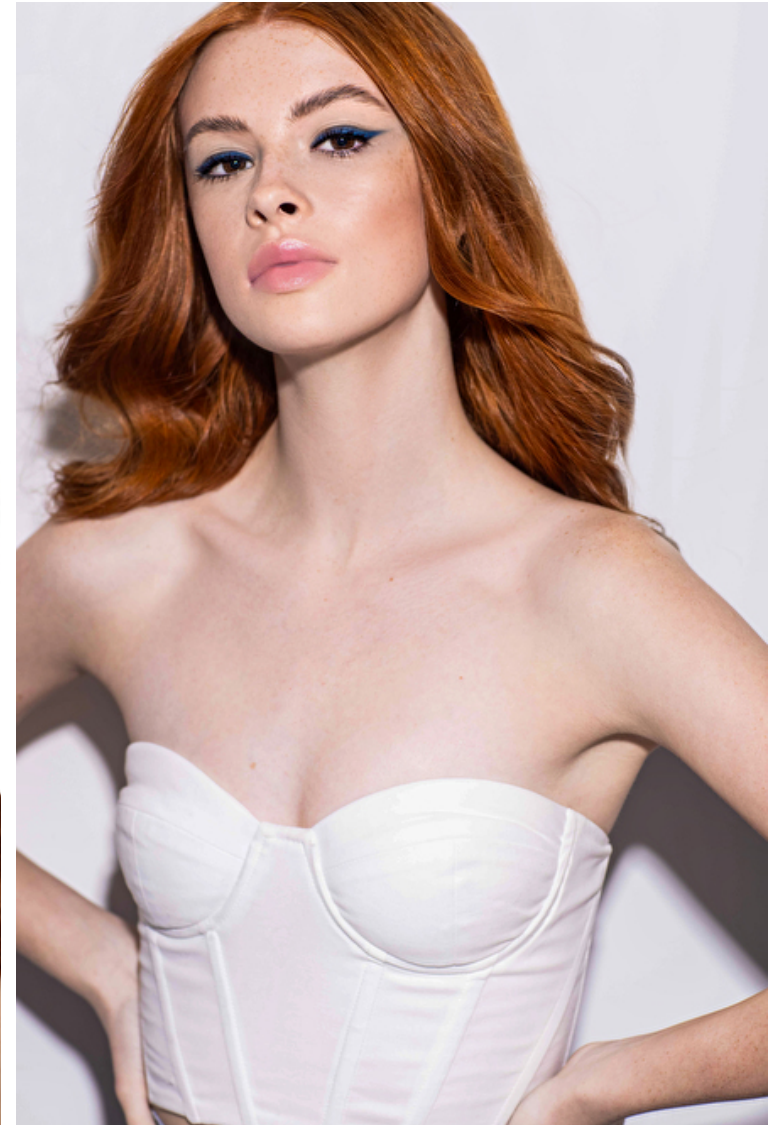

Select

MODEL MANAGEMENT

500 Bishop St NW SUITE A-2, Atlanta, 30318, Georgia, United States
Phone: (404) 872-7444 **Fax:** (404) 874-1526 **Email:** info.atlanta@selectmodel.com **Website:** <https://selectmodel.com/>

Sydney McCann

Height 168cm / 5' 6.0"

Bust 81cm / 32"

Waist 62cm / 24.5"

Hips 89cm / 35"

Shoes EU/US/UK 38 / 7.5 / 5

Eyes Brown

Hair Red

Cup A