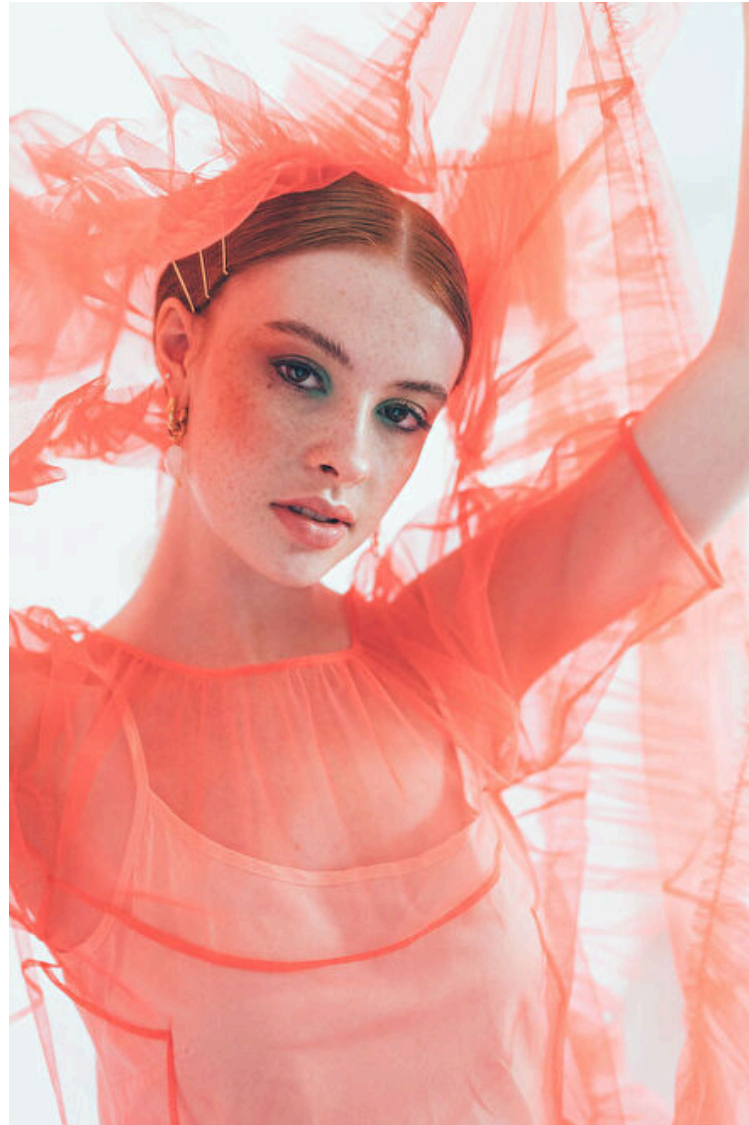

Sydney McCann

Height 168cm / 5' 6.0"

Bust 81cm / 32"

Waist 62cm / 24.5"

Hips 89cm / 35"

Shoes EU/US/UK 38 / 7.5 / 5

Eyes Brown

Hair Red

Cup A