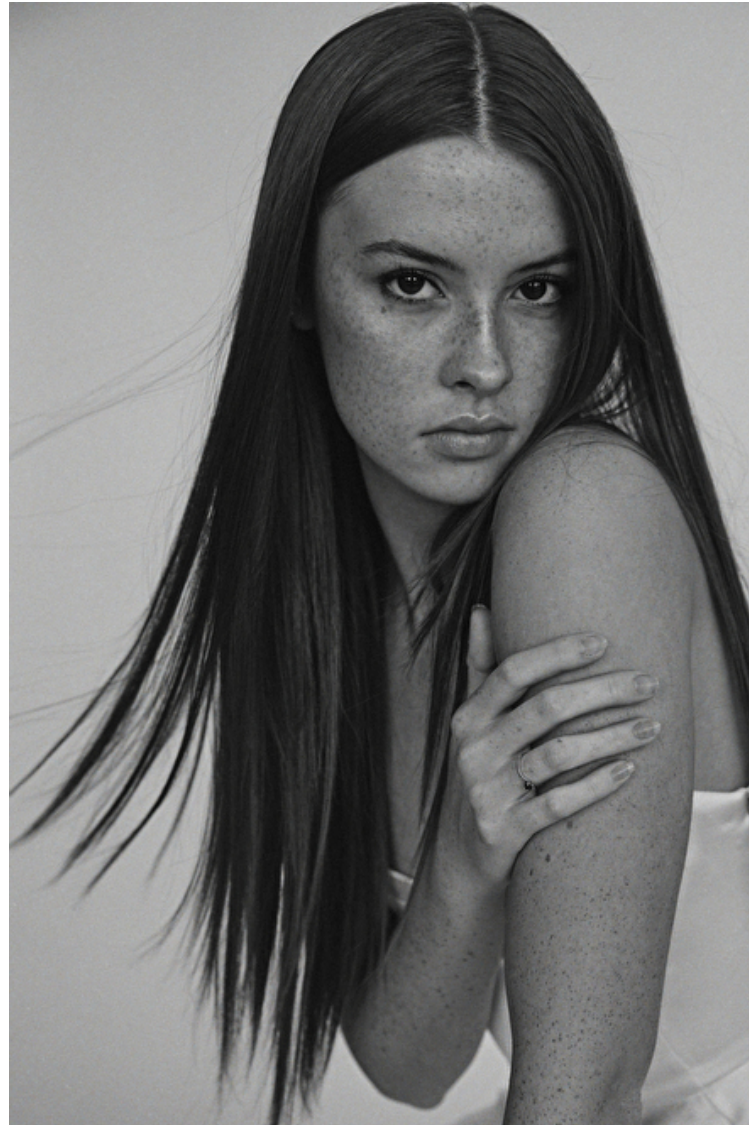

Select

MODEL MANAGEMENT

500 Bishop St NW SUITE A-2, Atlanta, 30318, Georgia, United States

Phone: (404) 872-7444 Fax: (404) 874-1526 Email: info.atlanta@selectmodel.com Website: <https://selectmodel.com/>

Sydney McCann

Height 168cm / 5' 6.0"

Bust 81cm / 32"

Waist 62cm / 24.5"

Hips 89cm / 35"

Shoes EU/US/UK 38 / 7.5 / 5

Eyes Brown

Hair Red

Cup A