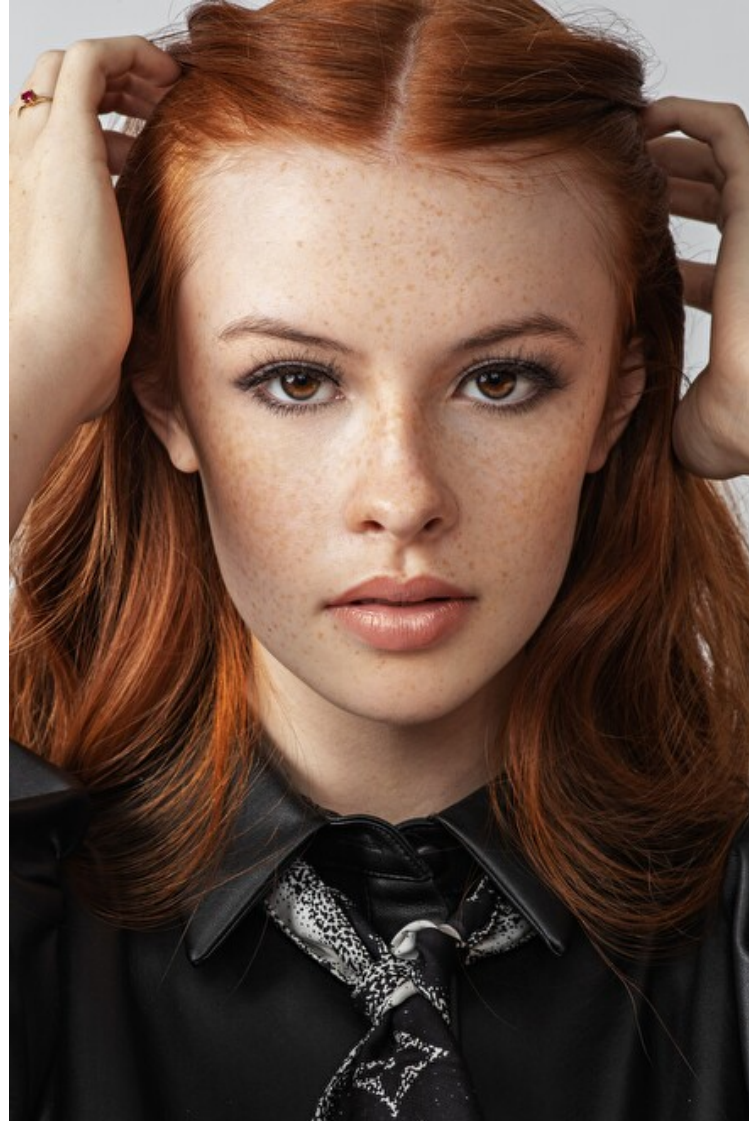

Select

MODEL MANAGEMENT

500 Bishop St NW SUITE A-2, Atlanta, 30318, Georgia, United States

Phone: (404) 872-7444 Fax: (404) 874-1526 Email: info.atlanta@selectmodel.com Website: <https://selectmodel.com/>

Sydney McCann

Height 168cm / 5' 6.0"

Bust 81cm / 32"

Waist 62cm / 24.5"

Hips 89cm / 35"

Shoes EU/US/UK 38 / 7.5 / 5

Eyes Brown

Hair Red

Cup A