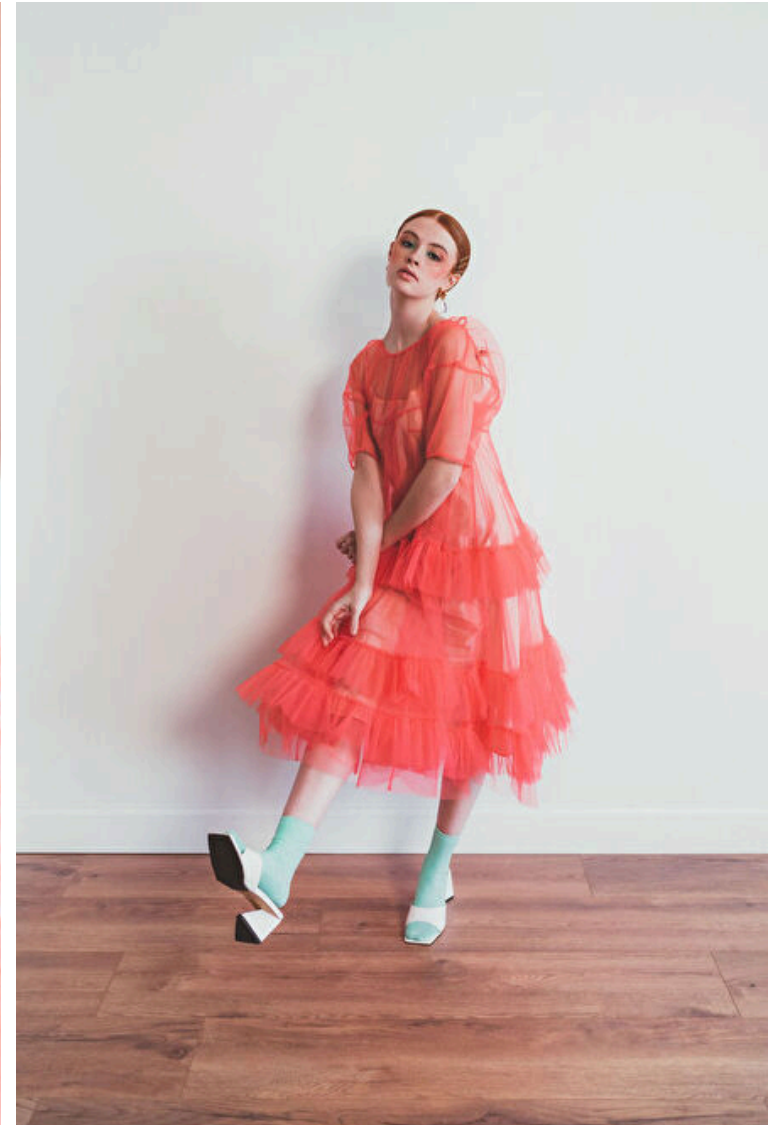

Sydney McCann

Height 168cm / 5' 6.0"

Bust 81cm / 32"

Waist 62cm / 24.5"

Hips 89cm / 35"

Shoes EU/US/UK 38 / 7.5 / 5

Eyes Brown

Hair Red

Cup A