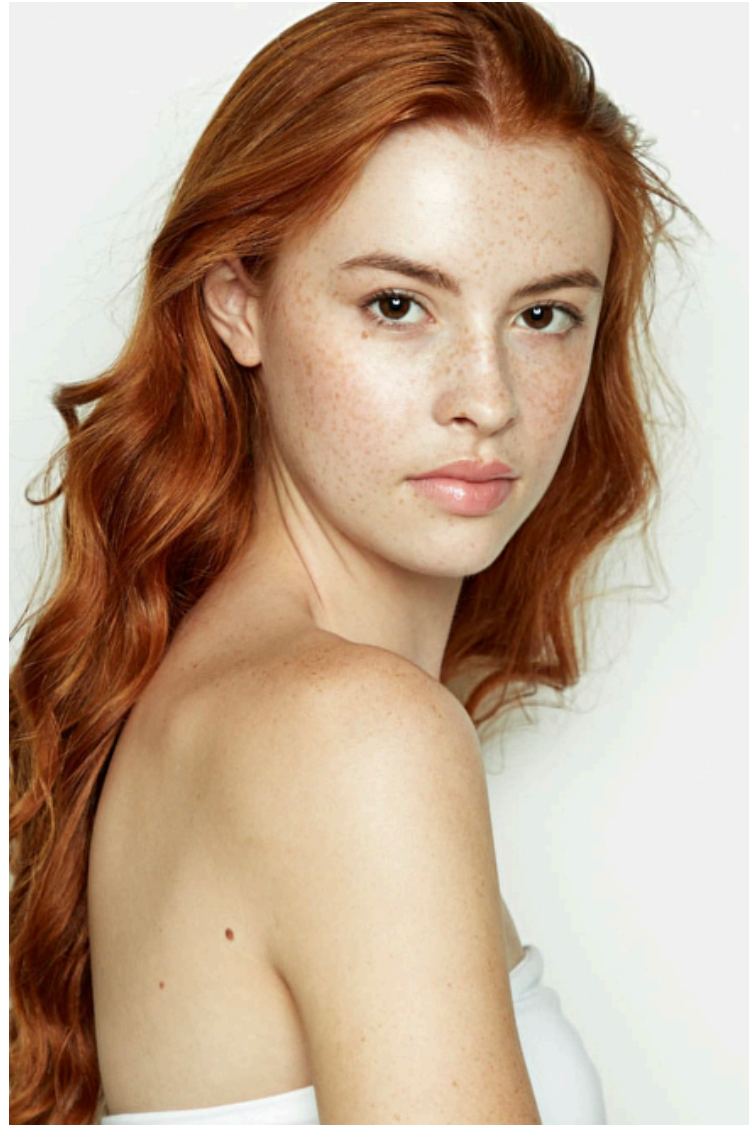

Select

MODEL MANAGEMENT

500 Bishop St NW SUITE A-2, Atlanta, 30318, Georgia, United States

Phone: (404) 872-7444 Fax: (404) 874-1526 Email: info.atlanta@selectmodel.com Website: <https://selectmodel.com/>

Sydney McCann

Height 168cm / 5' 6.0"

Bust 81cm / 32"

Waist 62cm / 24.5"

Hips 89cm / 35"

Shoes EU/US/UK 38 / 7.5 / 5

Eyes Brown

Hair Red

Cup A