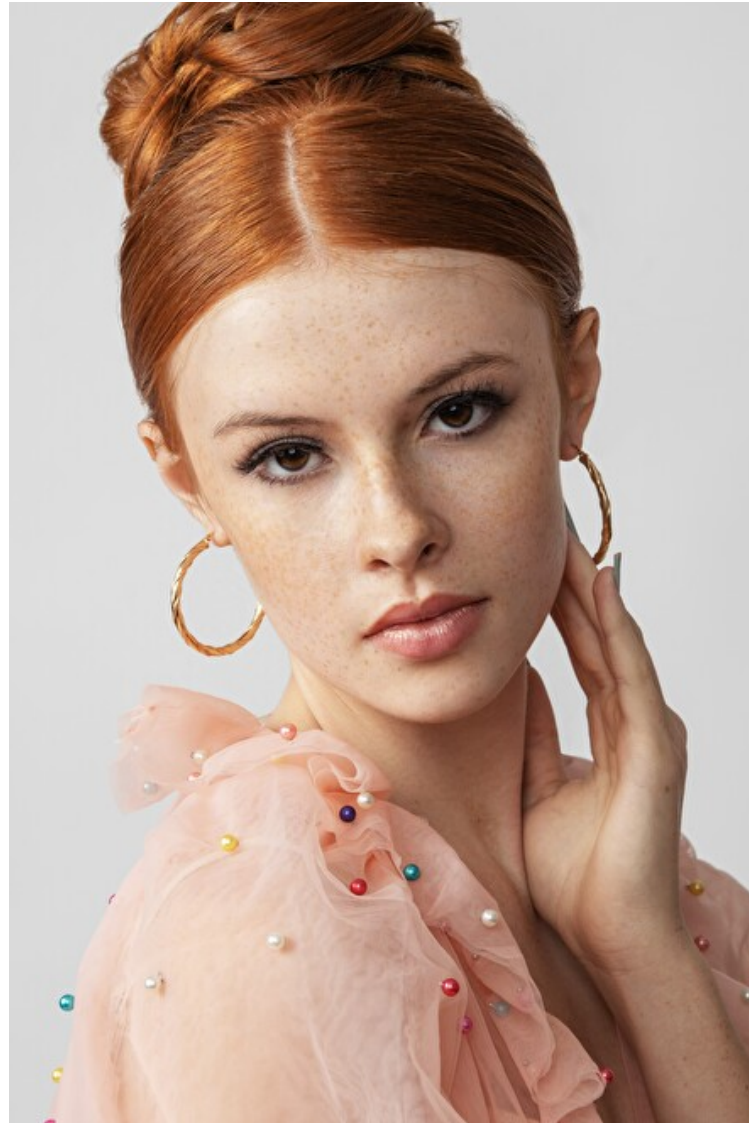

Select

MODEL MANAGEMENT

500 Bishop St NW SUITE A-2, Atlanta, 30318, Georgia, United States
Phone: (404) 872-7444 **Fax:** (404) 874-1526 **Email:** info.atlanta@selectmodel.com **Website:** <https://selectmodel.com/>

Sydney McCann

Height 168cm / 5' 6.0"

Bust 81cm / 32"

Waist 62cm / 24.5"

Hips 89cm / 35"

Shoes EU/US/UK 38 / 7.5 / 5

Eyes Brown

Hair Red

Cup A