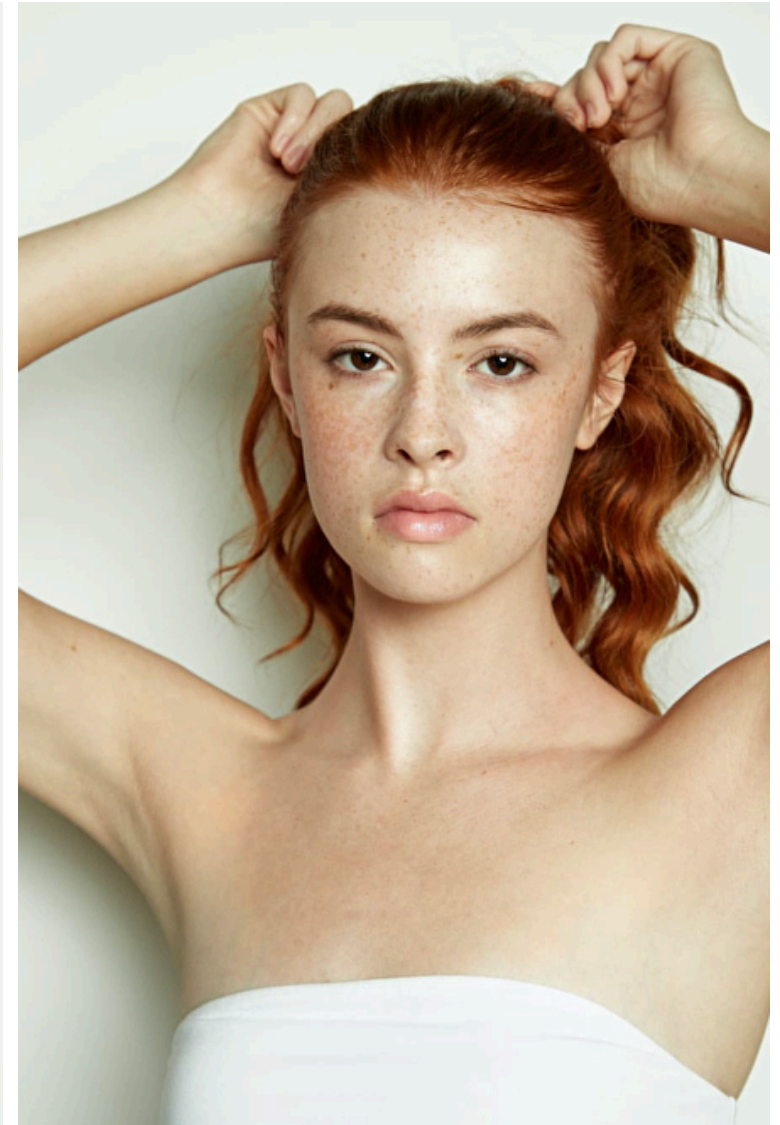

Select

MODEL MANAGEMENT

500 Bishop St NW SUITE A-2, Atlanta, 30318, Georgia, United States

Phone: (404) 872-7444 Fax: (404) 874-1526 Email: info.atlanta@selectmodel.com Website: <https://selectmodel.com/>

Sydney McCann

Height 168cm / 5' 6.0"

Bust 81cm / 32"

Waist 62cm / 24.5"

Hips 89cm / 35"

Shoes EU/US/UK 38 / 7.5 / 5

Eyes Brown

Hair Red

Cup A