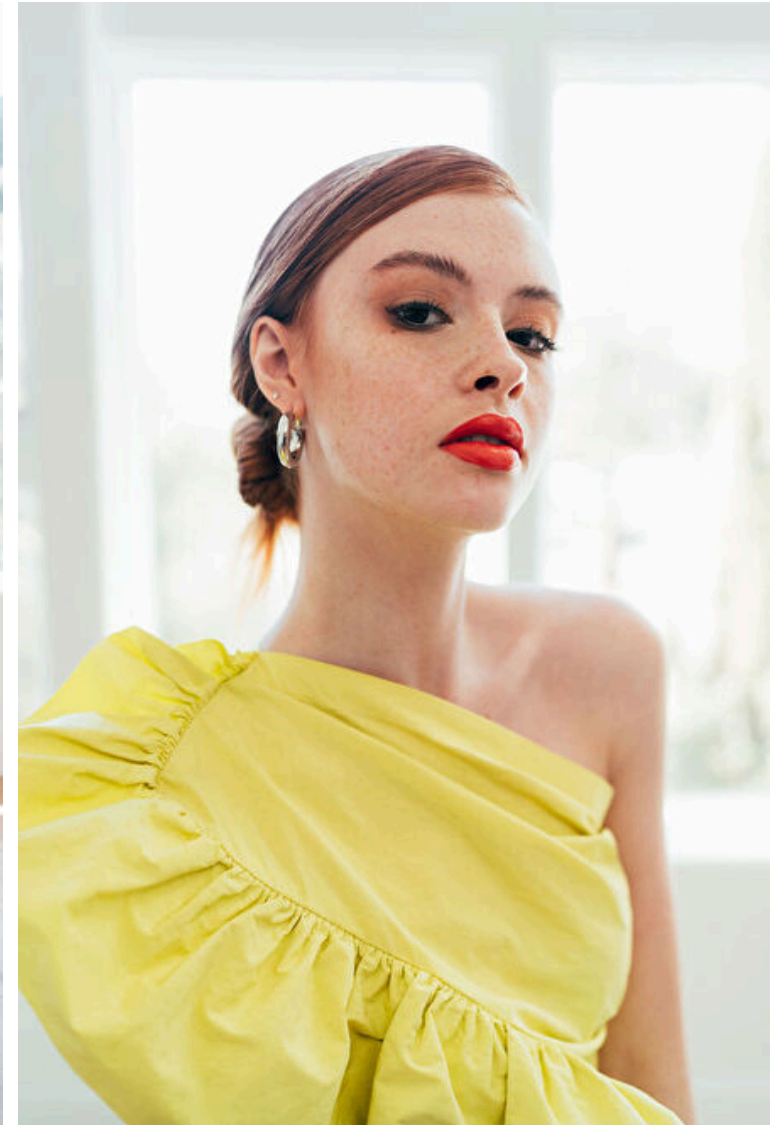

Select

MODEL MANAGEMENT

500 Bishop St NW SUITE A-2, Atlanta, 30318, Georgia, United States
Phone: (404) 872-7444 **Fax:** (404) 874-1526 **Email:** info.atlanta@selectmodel.com **Website:** <https://selectmodel.com/>

Sydney McCann

Height 168cm / 5' 6.0"

Bust 81cm / 32"

Waist 62cm / 24.5"

Hips 89cm / 35"

Shoes EU/US/UK 38 / 7.5 / 5

Eyes Brown

Hair Red

Cup A