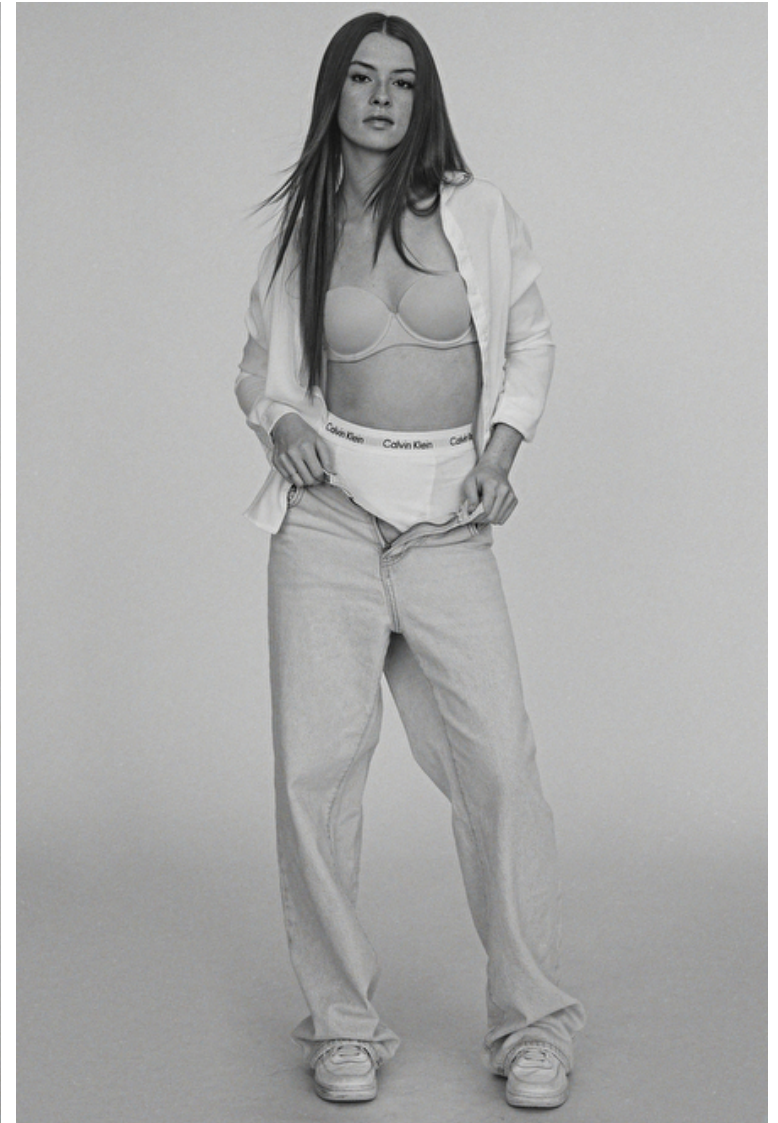

Select

MODEL MANAGEMENT

500 Bishop St NW SUITE A-2, Atlanta, 30318, Georgia, United States
Phone: (404) 872-7444 **Fax:** (404) 874-1526 **Email:** info.atlanta@selectmodel.com **Website:** <https://selectmodel.com/>

Sydney McCann

Height 168cm / 5' 6.0"

Bust 81cm / 32"

Waist 62cm / 24.5"

Hips 89cm / 35"

Shoes EU/US/UK 38 / 7.5 / 5

Eyes Brown

Hair Red

Cup A