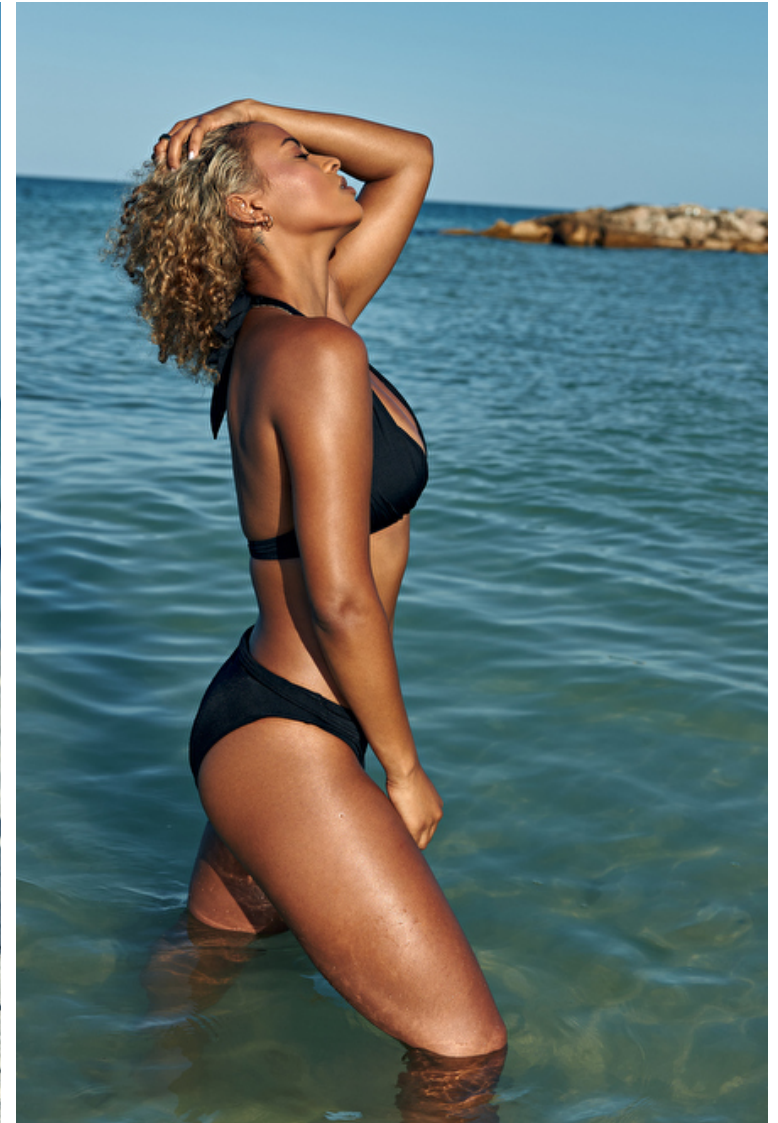

Select

MODEL MANAGEMENT

500 Bishop St NW SUITE A-2, Atlanta, 30318, Georgia, United States

Phone: (404) 872-7444 Fax: (404) 874-1526 Email: info.atlanta@selectmodel.com Website: <https://selectmodel.com/>

Sydney Taylor

Height 175cm / 5' 9.0"

Size EU/US 38 / 8

Bust 87cm / 34.5"

Waist 74cm / 29"

Hips 100cm / 39.5"

Shoes EU/US/UK 40 / 9 / 7

Eyes Brown

Hair Blond

Cup B