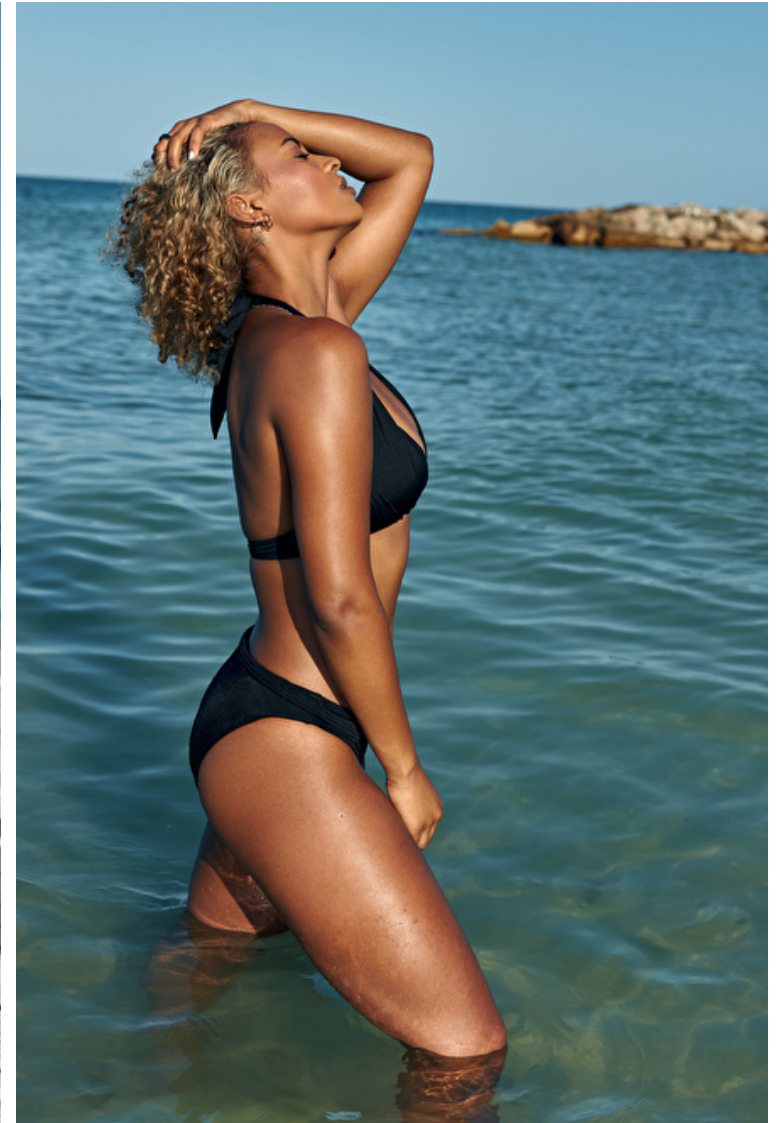

Select

MODEL MANAGEMENT

500 Bishop St NW SUITE A-2, Atlanta, 30318, Georgia, United States

Phone: (404) 872-7444 Fax: (404) 874-1526 Email: info.atlanta@selectmodel.com Website: <https://selectmodel.com/>

Sydney Taylor

Height 175cm / 5' 9.0"

Size EU/US 38 / 8

Bust 91cm / 36"

Waist 77cm / 30.5"

Hips 99cm / 39"

Shoes EU/US/UK 40 / 9 / 7

Eyes Brown

Hair Blond

Cup B