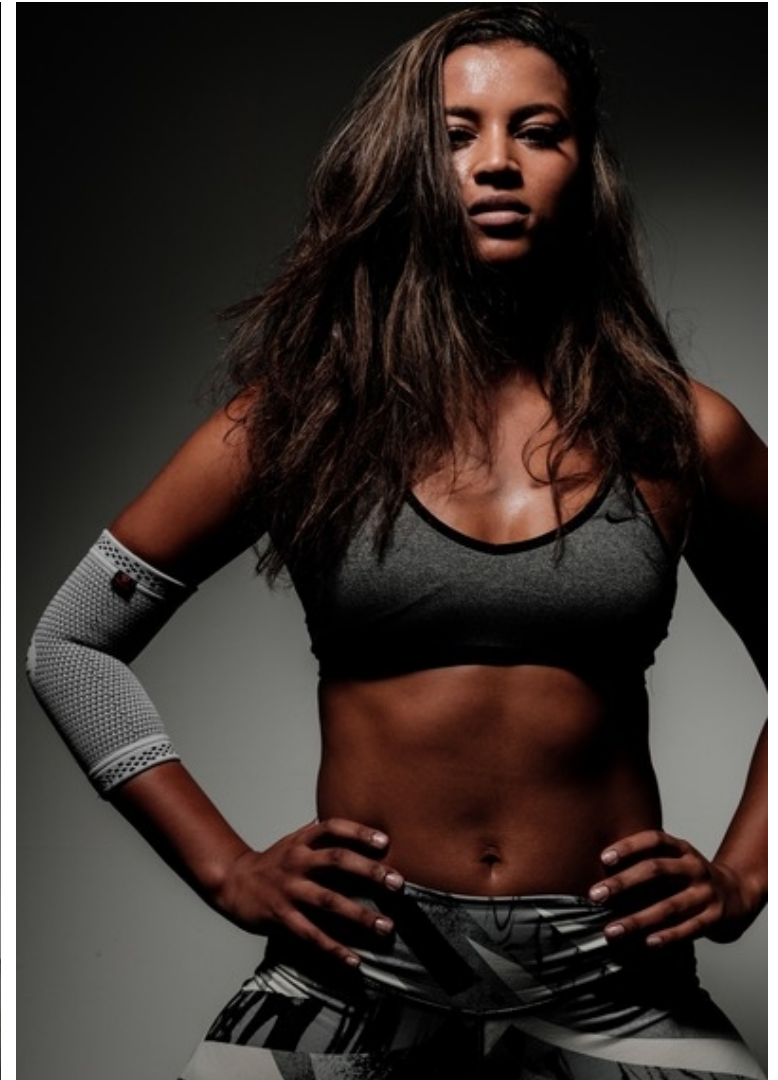

Select

MODEL MANAGEMENT

500 Bishop St NW SUITE A-2, Atlanta, 30318, Georgia, United States
Email: info.atlanta@selectmodel.com Website: <https://selectmodel.com/>

Sydney Taylor

Height 175cm / 5' 9.0"

Size EU/US 38 / 8

Bust 91cm / 36"

Waist 77cm / 30.5"

Hips 99cm / 39"

Shoes EU/US/UK 40 / 9 / 7

Eyes Brown

Hair Blond

Cup B