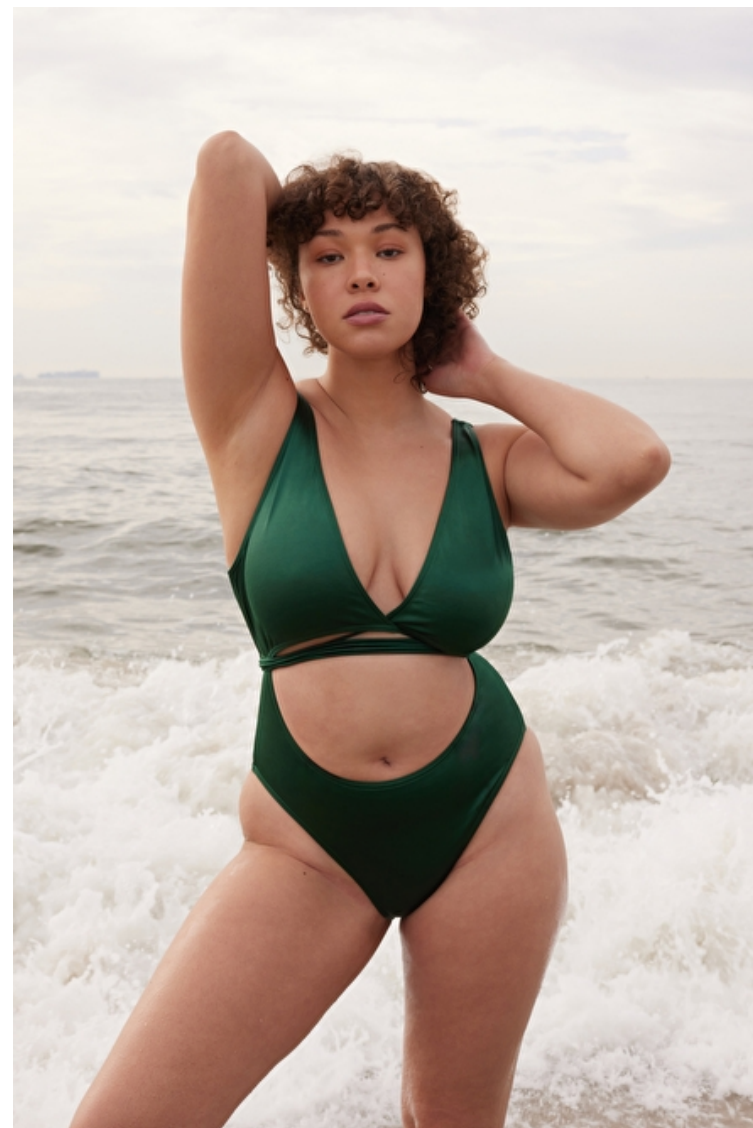

Select

MODEL MANAGEMENT

500 Bishop St NW SUITE A-2, Atlanta, 30318, Georgia, United States
Email: info.atlanta@selectmodel.com Website: <https://selectmodel.com/>

Talia Alexis

Height 174cm / 5' 8.5"

Size EU/US 39

Bust 90cm / 35.5"

Waist 75cm / 29.5"

Hips 108cm / 42.5"

Shoes EU/US/UK 41.5 / 10 / 8

Eyes Brown

Hair Brown