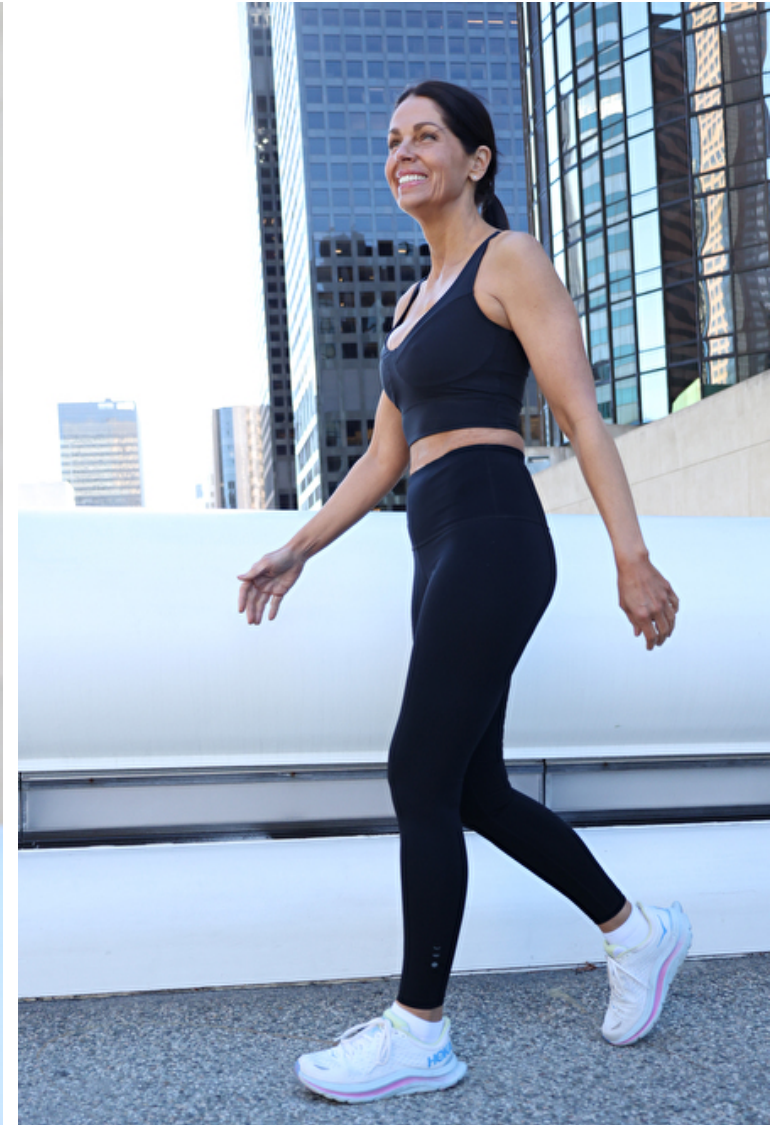

Select

MODEL MANAGEMENT

500 Bishop St NW SUITE A-2, Atlanta, 30318, Georgia, United States
Phone: (404) 872-7444 **Fax:** (404) 874-1526 **Email:** info.atlanta@selectmodel.com **Website:** <https://selectmodel.com/>

Tamarachena

Height 175cm / 5' 9.0"

Size EU/US 32 / 2

Bust 81cm / 32"

Waist 63cm / 25"

Hips 91cm / 36"

Shoes EU/US/UK 40 / 9 / 7

Eyes Blue

Hair Brown

Cup D