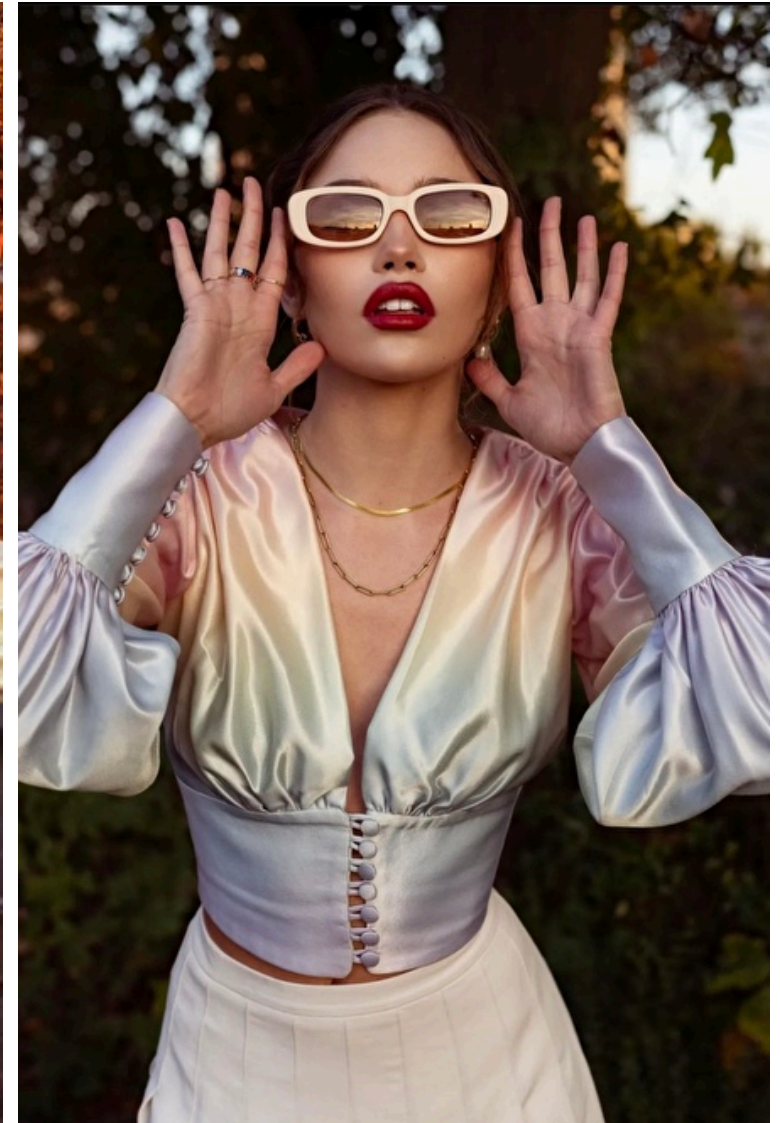

Taylor Witherow

Height 172cm / 5' 7.5"

Size EU/US 32 / 2

Bust 81cm / 32"

Waist 58cm / 23"

Hips 86cm / 34"

Eyes Hazel

Hair Light brown