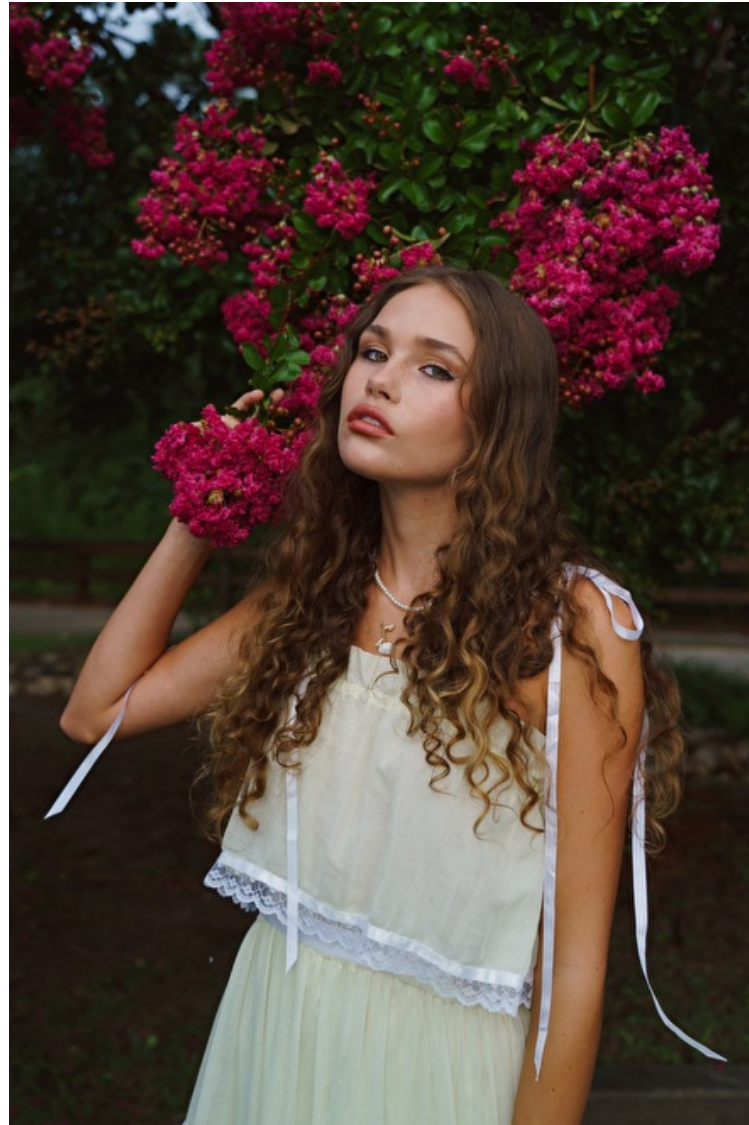

Taylor Witherow

Height 172cm / 5' 7.5"

Size EU/US 32 / 2

Bust 81cm / 32"

Waist 58cm / 23"

Hips 86cm / 34"

Eyes Hazel

Hair Light brown