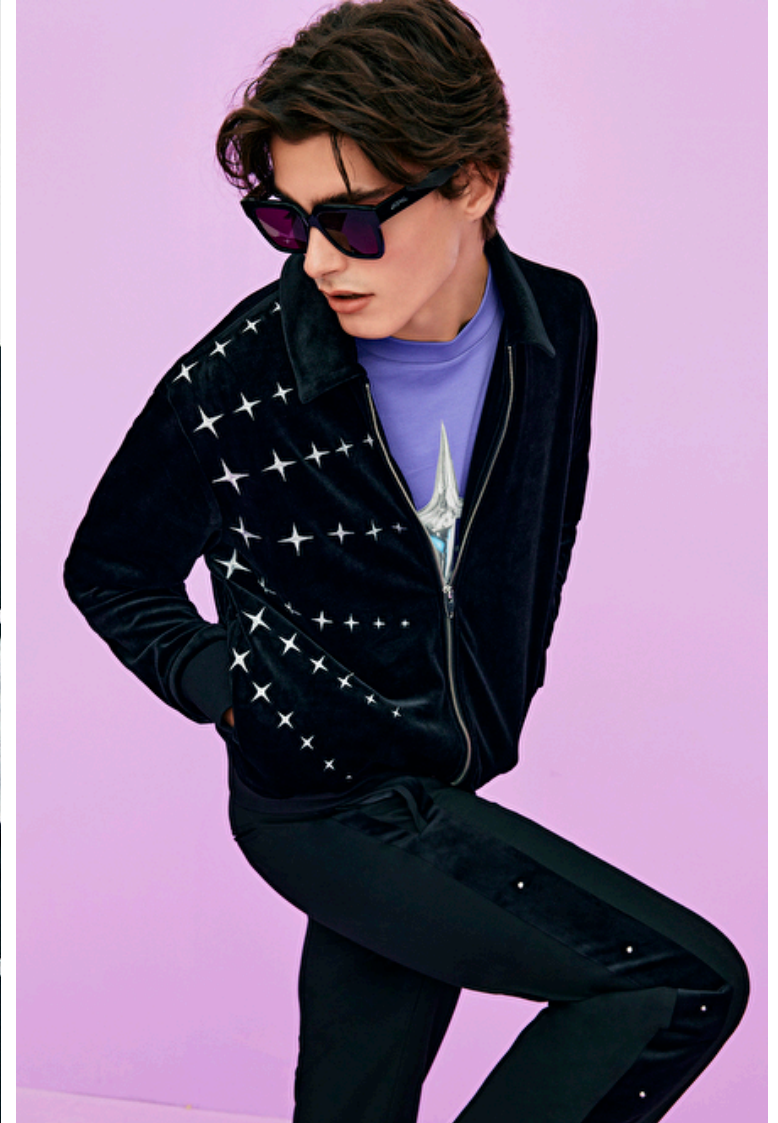

## Thomas Miller

Height 186cm / 6' 1.0"

Waist 80cm / 31.5"

Shoes EU/US/UK 44 / 11 / 9.5

Eyes Hazel

Hair Brown

Inseam 81cm / 32"

Neck 38cm / 15"