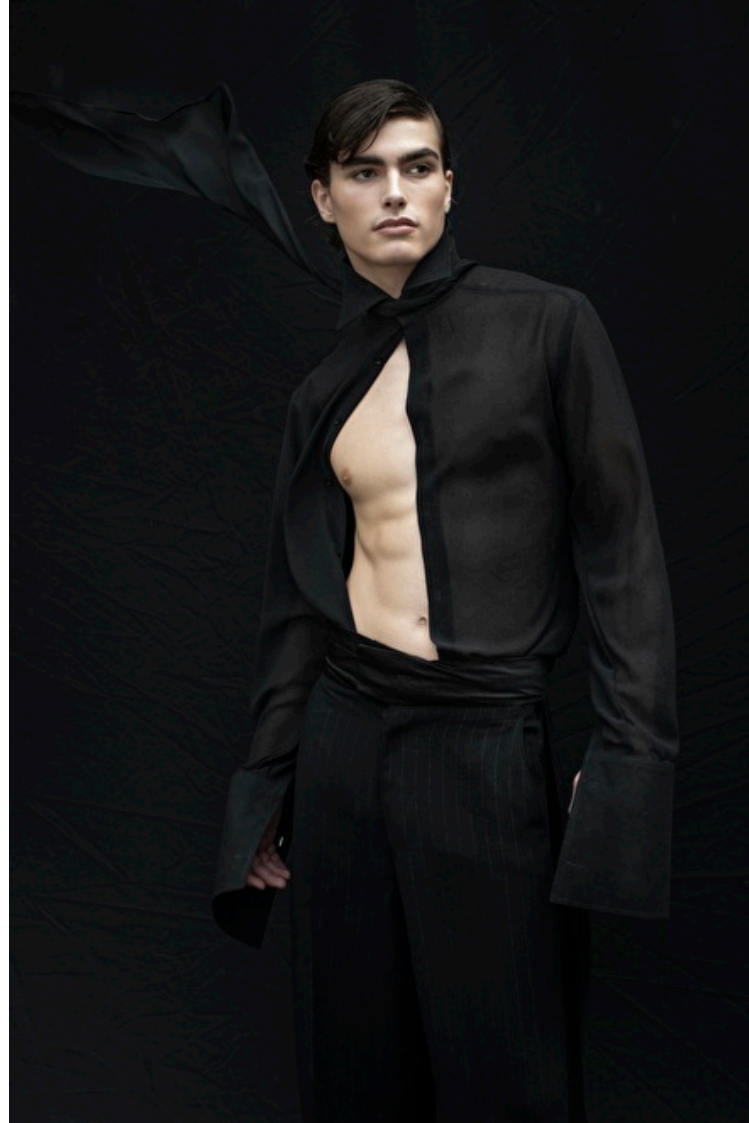

## Thomas Miller

Height 186cm / 6' 1.0"

Waist 80cm / 31.5"

Shoes EU/US/UK 44 / 11 / 9.5

Eyes Hazel

Hair Brown

Inseam 81cm / 32"

Neck 38cm / 15"