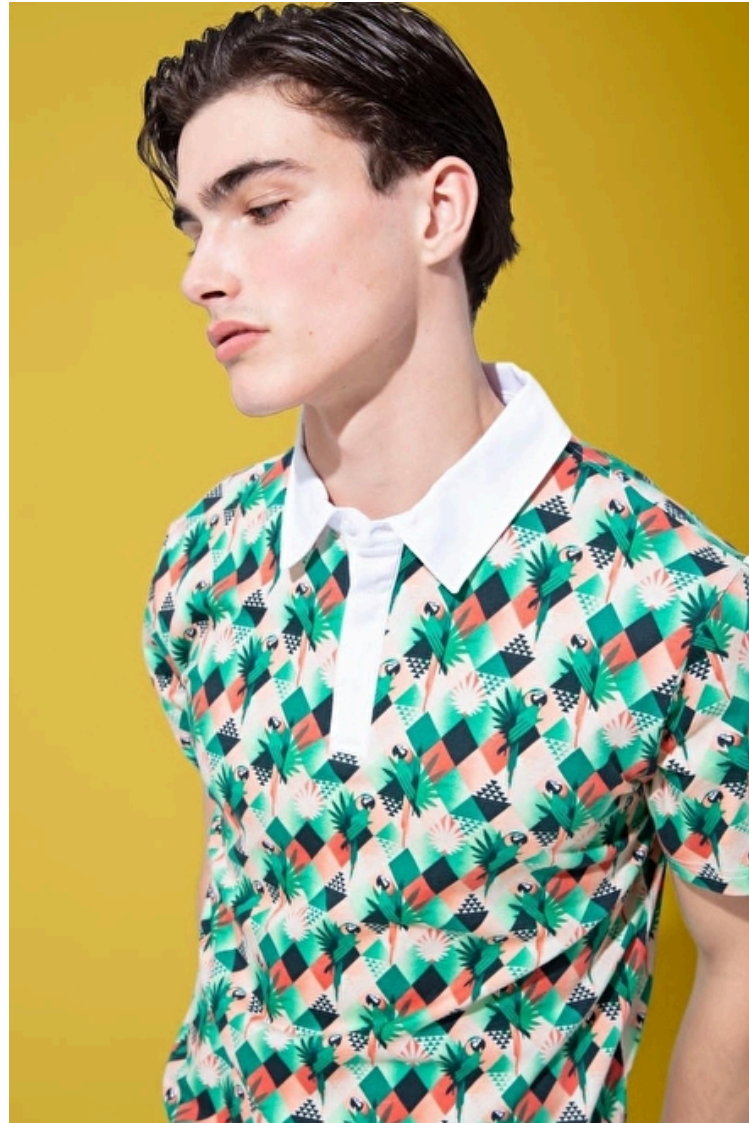

## Thomas Miller

Height 186cm / 6' 1.0"

Waist 80cm / 31.5"

Shoes EU/US/UK 44 / 11 / 9.5

Eyes Hazel

Hair Brown

Inseam 81cm / 32"

Neck 38cm / 15"