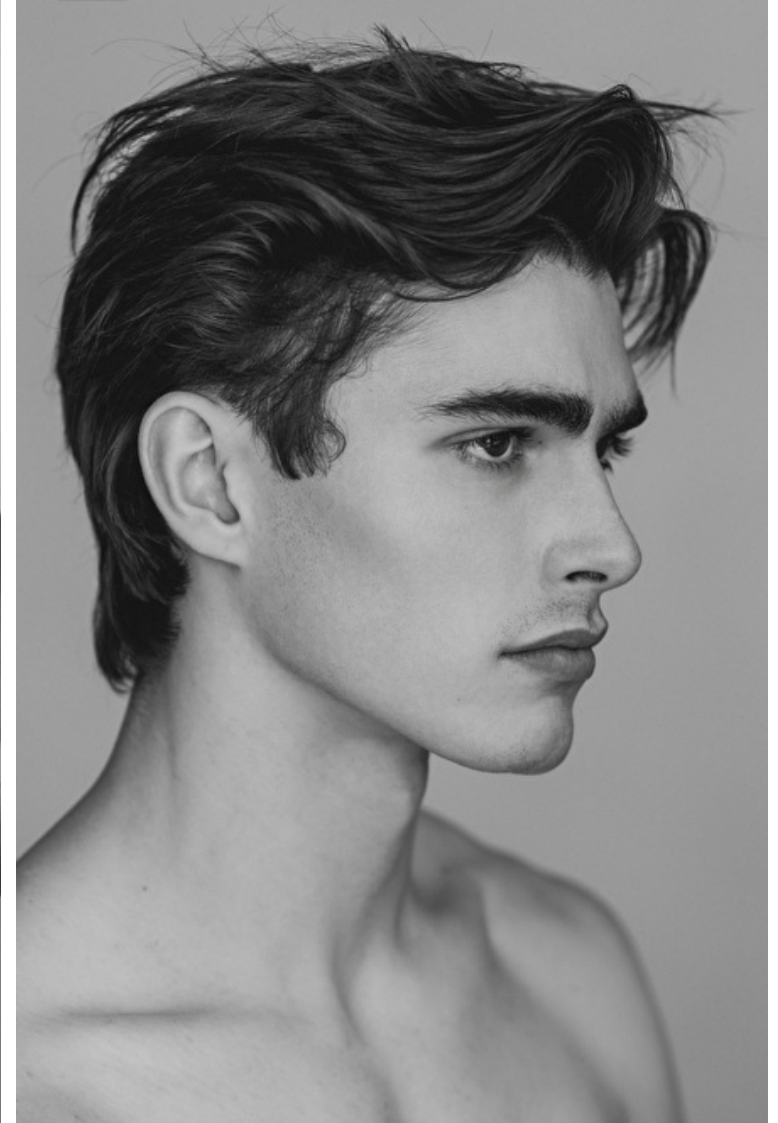

## Thomas Miller

Height 186cm / 6' 1.0"

Waist 80cm / 31.5"

Shoes EU/US/UK 44 / 11 / 9.5

Eyes Hazel

Hair Brown

Inseam 81cm / 32"

Neck 38cm / 15"