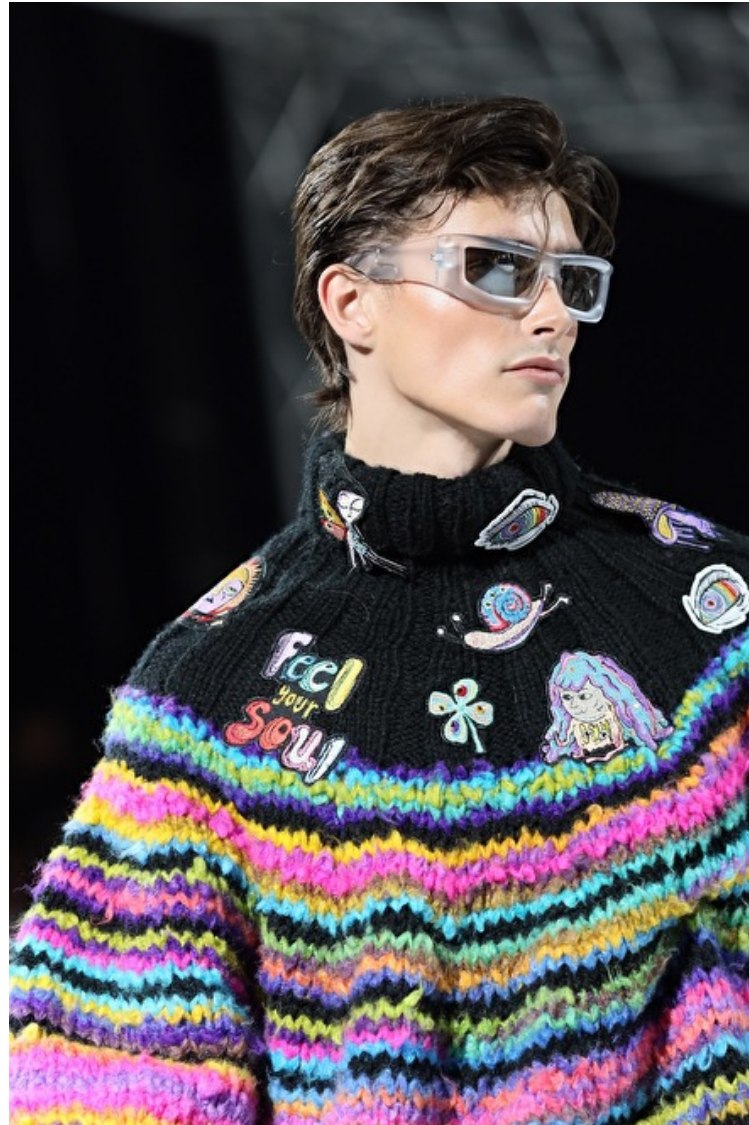

Select

MODEL MANAGEMENT

500 Bishop St NW SUITE A-2, Atlanta, 30318, Georgia, United States
Phone: (404) 872-7444 Fax: (404) 874-1526 Email: info.atlanta@selectmodel.com Website: <https://selectmodel.com/>

Thomas Miller

Height 186cm / 6' 1.0"

Waist 80cm / 31.5"

Shoes EU/US/UK 44 / 11 / 9.5

Eyes Hazel

Hair Brown

Inseam 81cm / 32"

Neck 38cm / 15"