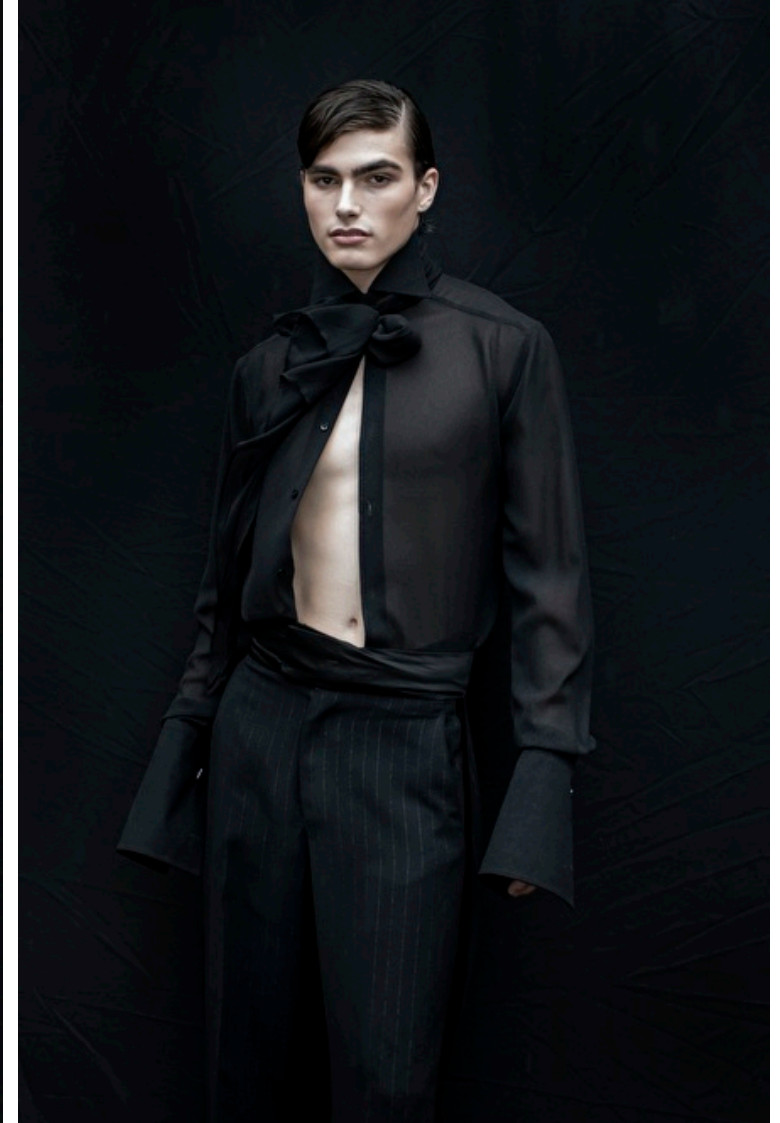

## Thomas Miller

Height 186cm / 6' 1.0"

Waist 80cm / 31.5"

Shoes EU/US/UK 44 / 11 / 9.5

Eyes Hazel

Hair Brown

Inseam 81cm / 32"

Neck 38cm / 15"