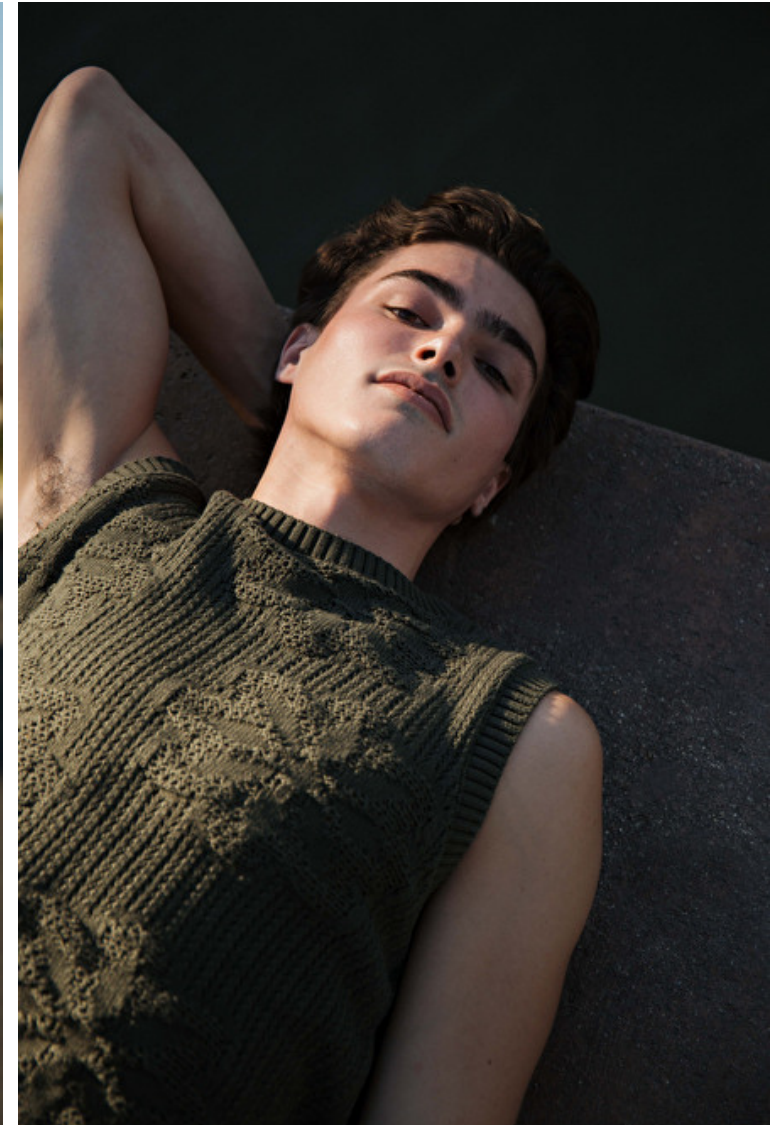

Select

MODEL MANAGEMENT

500 Bishop St NW SUITE A-2, Atlanta, 30318, Georgia, United States
Phone: (404) 872-7444 **Fax:** (404) 874-1526 **Email:** info.atlanta@selectmodel.com **Website:** <https://selectmodel.com/>

Thomas Miller

Height 186cm / 6' 1.0"

Waist 80cm / 31.5"

Shoes EU/US/UK 44 / 11 / 9.5

Eyes Hazel

Hair Brown

Inseam 81cm / 32"

Neck 38cm / 15"