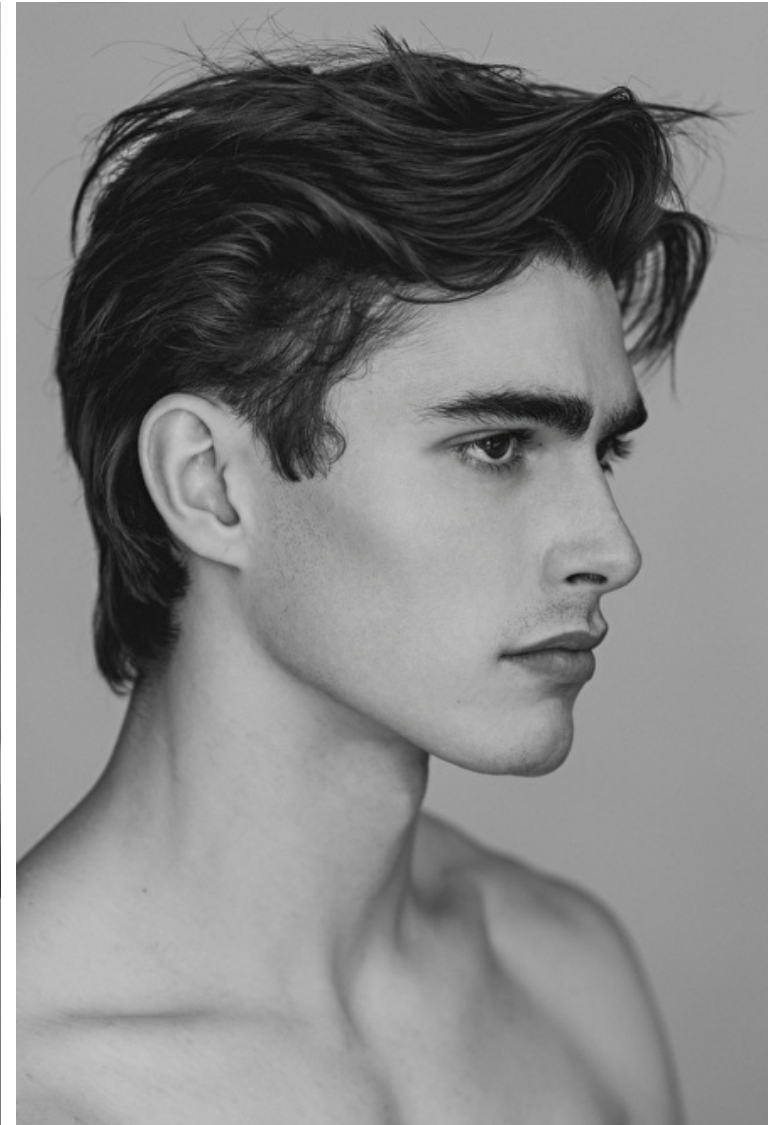

## Thomas Miller

Height 186cm / 6' 1.0"

Waist 80cm / 31.5"

Shoes EU/US/UK 44 / 11 / 9.5

Eyes Hazel

Hair Brown

Inseam 81cm / 32"

Neck 38cm / 15"