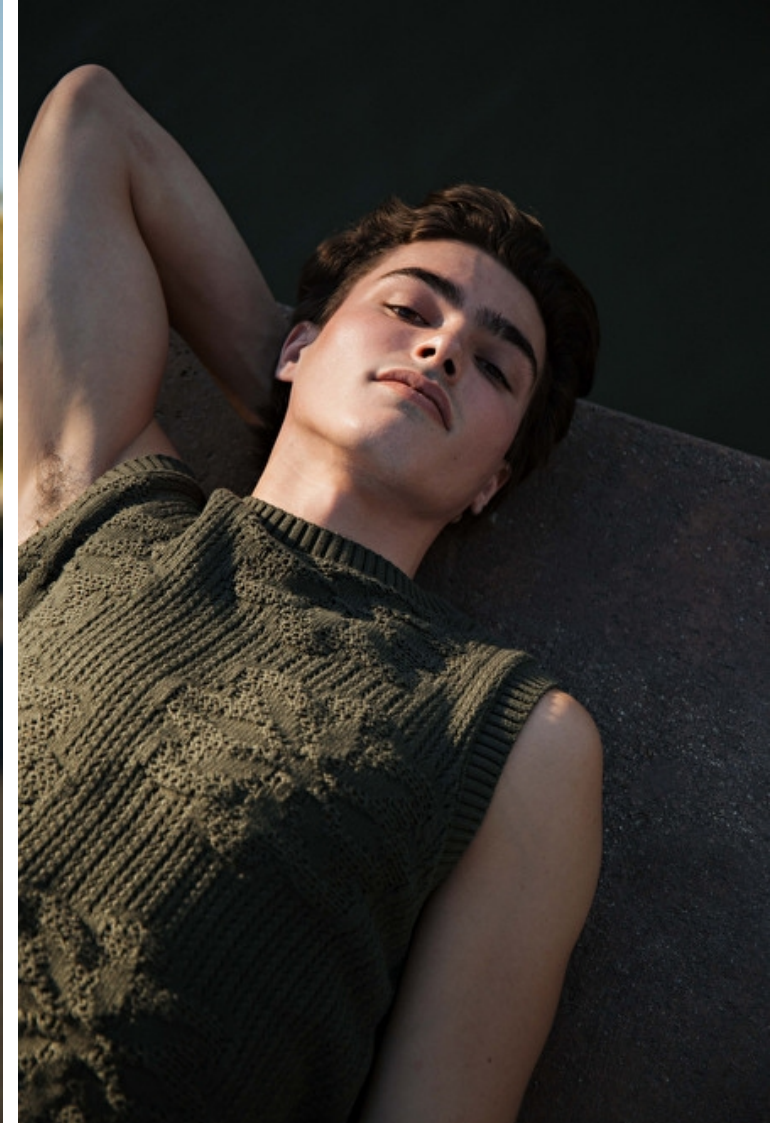

Shoes EU/US/UK 44 / 11 / 9.5

Eyes Hazel

Hair Brown

Inseam 81cm / 32"

Neck 38cm / 15"

Suit size 48cm / 38"

Suit cut Regular

Select