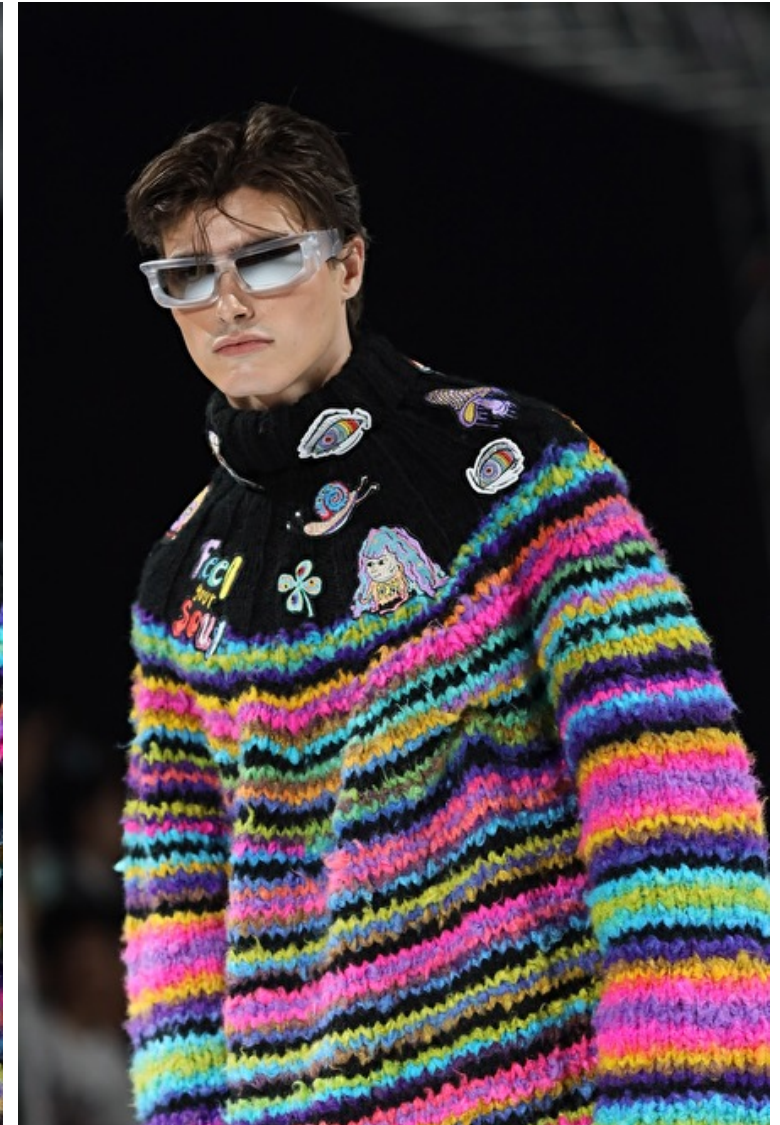

Select

MODEL MANAGEMENT

500 Bishop St NW SUITE A-2, Atlanta, 30318, Georgia, United States
Phone: (404) 872-7444 Fax: (404) 874-1526 Email: info.atlanta@selectmodel.com Website: <https://selectmodel.com/>

Thomas Miller

Height 186cm / 6' 1.0"

Waist 80cm / 31.5"

Shoes EU/US/UK 44 / 11 / 9.5

Eyes Hazel

Hair Brown

Inseam 81cm / 32"

Neck 38cm / 15"