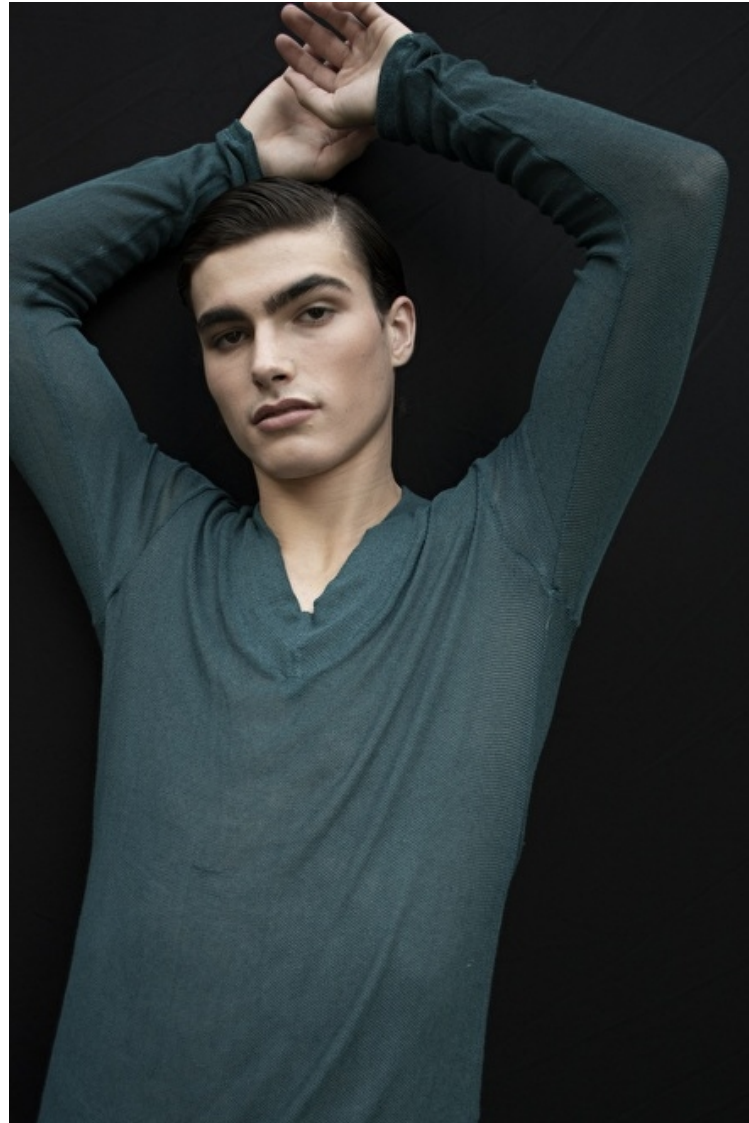

Thomas Miller

Height 186cm / 6' 1.0"

Waist 76cm / 30"

Shoes EU/US/UK 44 / 11 / 9.5

Eyes Hazel

Hair Brown

Inseam 81cm / 32"

Neck 38cm / 15"

Suit size 48cm / 38"

Suit cut Regular