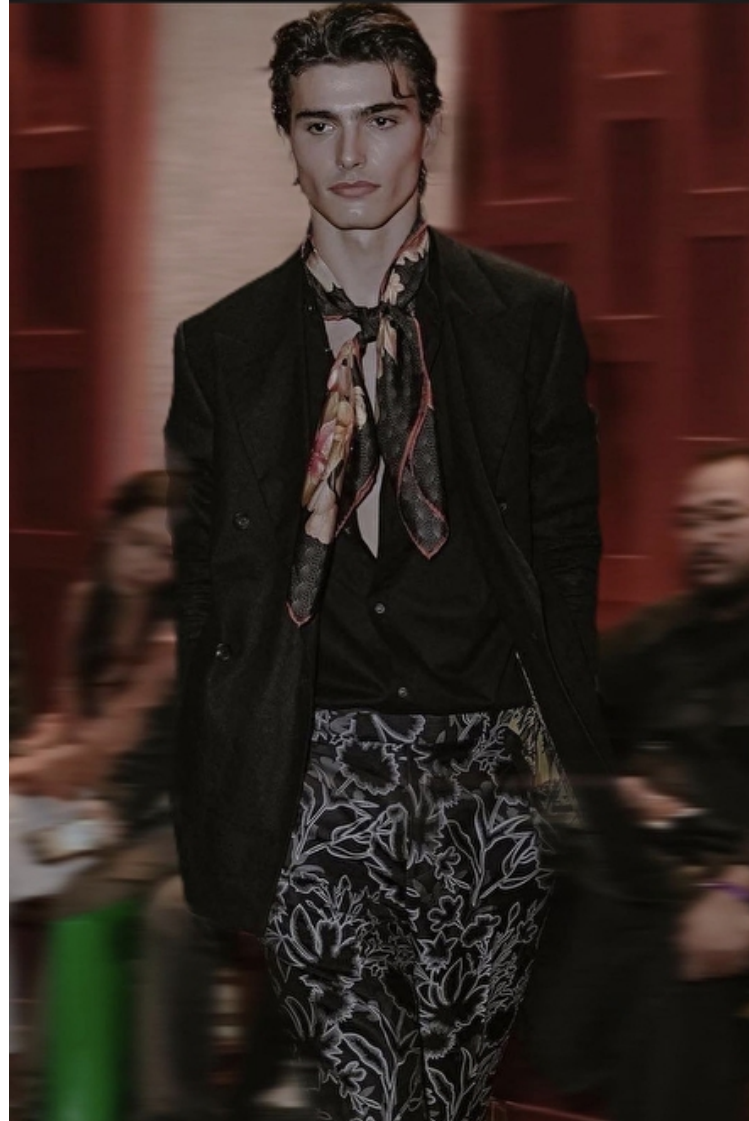

Select

MODEL MANAGEMENT

500 Bishop St NW SUITE A-2, Atlanta, 30318, Georgia, United States
Email: info.atlanta@selectmodel.com Website: <https://selectmodel.com/>

Thomas Miller

Height 186cm / 6' 1.0"

Waist 76cm / 30"

Shoes EU/US/UK 44 / 11 / 9.5

Eyes Hazel

Hair Brown

Inseam 81cm / 32"

Neck 38cm / 15"

Suit size 48cm / 38"

Suit cut Regular