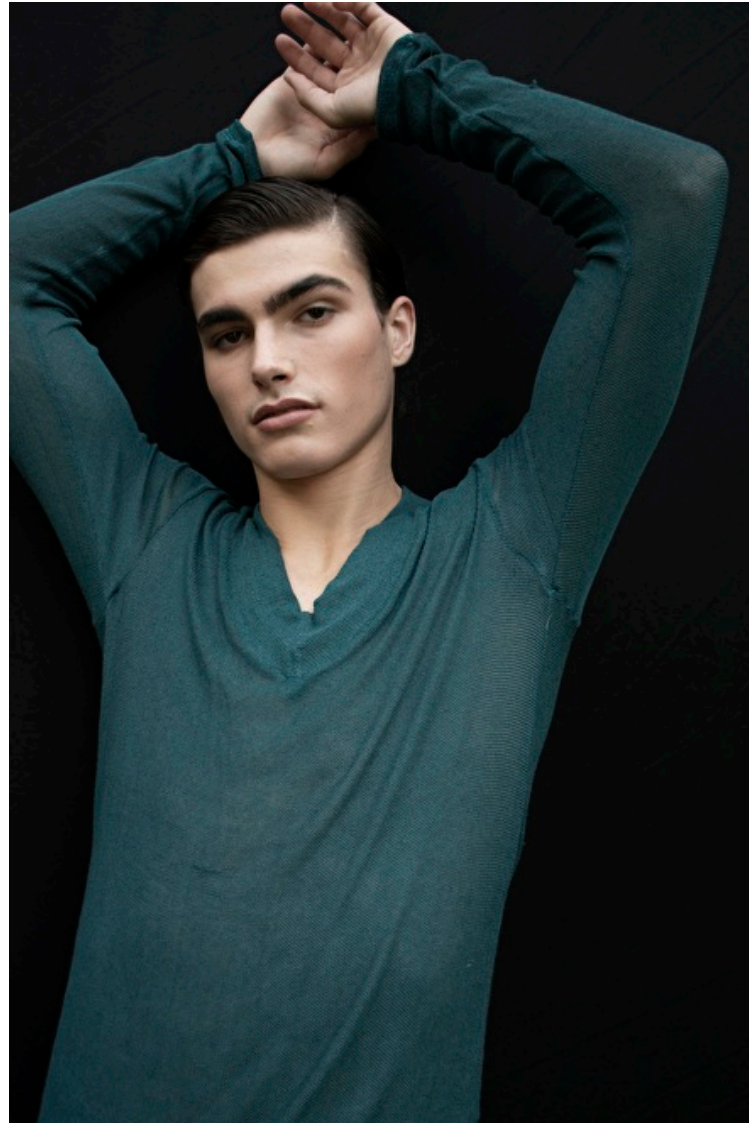

## Thomas Miller

Height 186cm / 6' 1.0"

Waist 80cm / 31.5"

Shoes EU/US/UK 44 / 11 / 9.5

Eyes Hazel

Hair Brown

Inseam 81cm / 32"

Neck 38cm / 15"