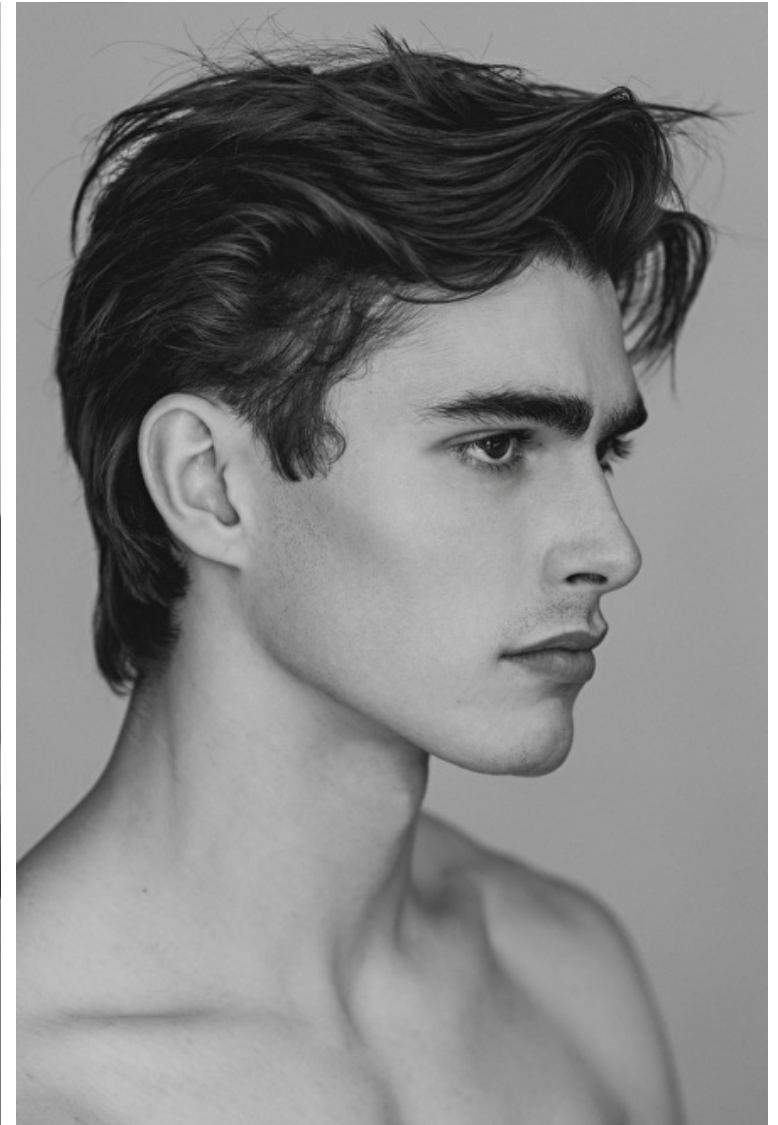

Shoes EU/US/UK 44 / 11 / 9.5

Eyes Hazel

Hair Brown

Inseam 81cm / 32"

Neck 38cm / 15"

Suit size 48cm / 38"

Suit cut Regular

Thomas Miller