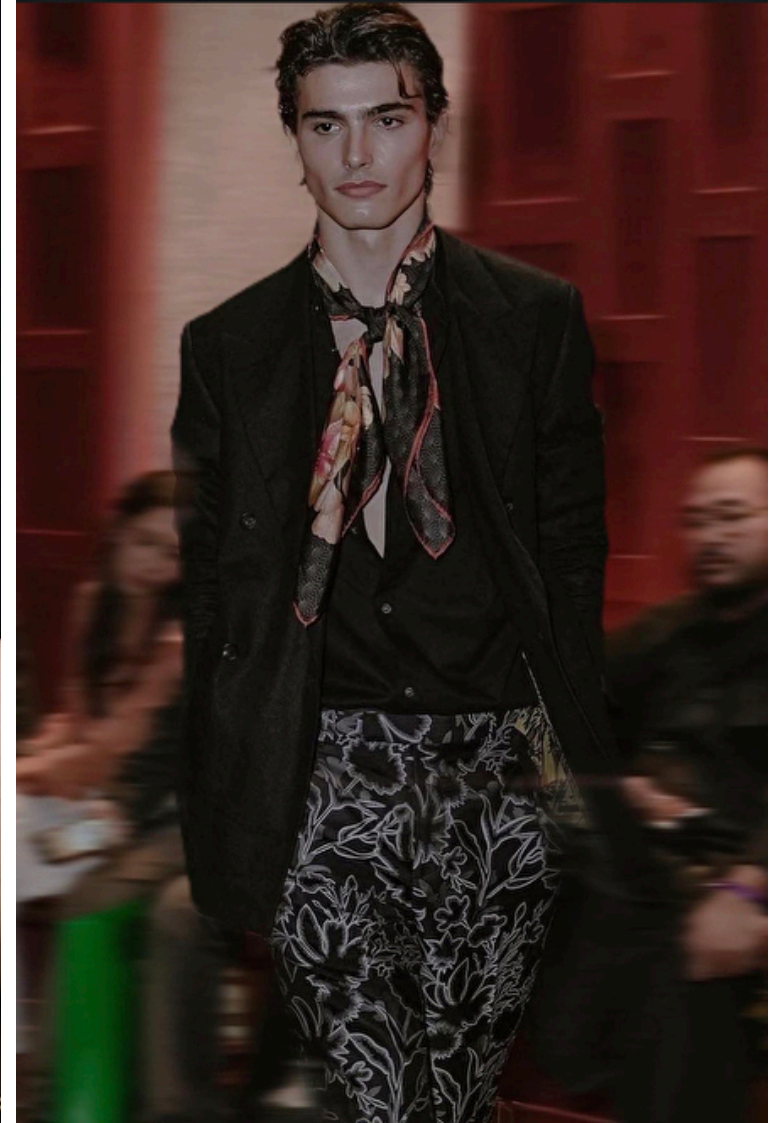

## Thomas Miller

Height 186cm / 6' 1.0"

Waist 80cm / 31.5"

Shoes EU/US/UK 44 / 11 / 9.5

Eyes Hazel

Hair Brown

Inseam 81cm / 32"

Neck 38cm / 15"