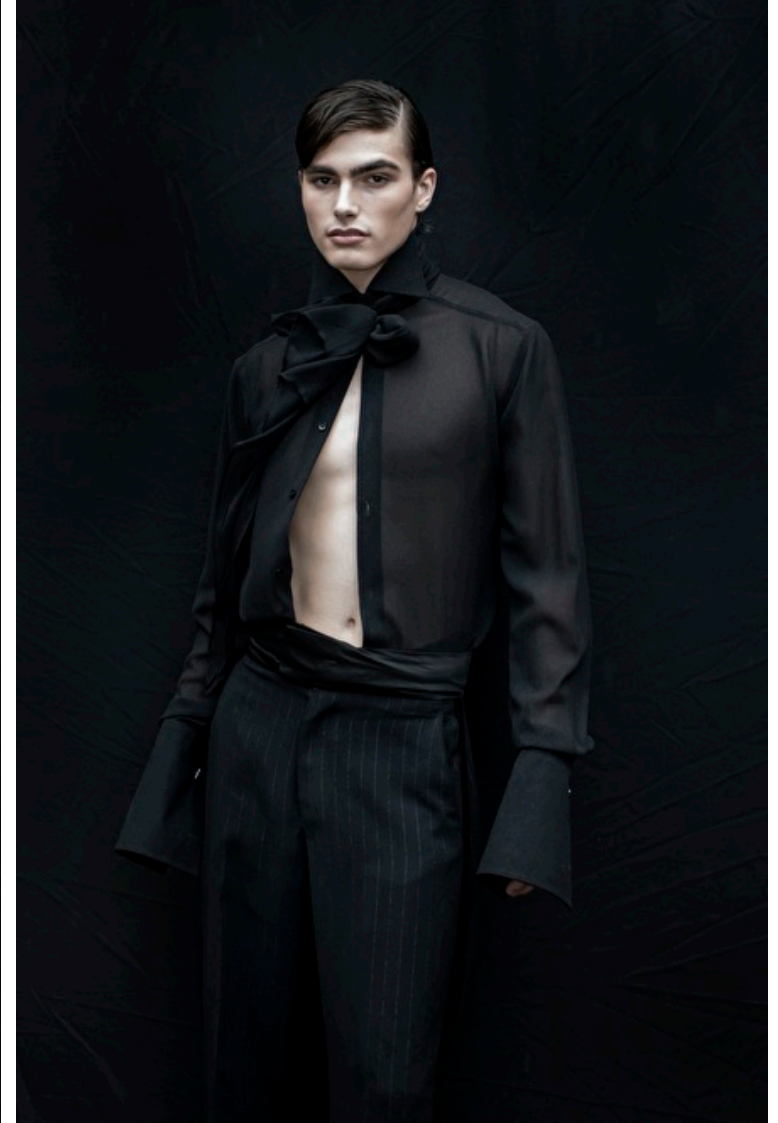

## Thomas Miller

Height 186cm / 6' 1.0"

Waist 80cm / 31.5"

Shoes EU/US/UK 44 / 11 / 9.5

Eyes Hazel

Hair Brown

Inseam 81cm / 32"

Neck 38cm / 15"