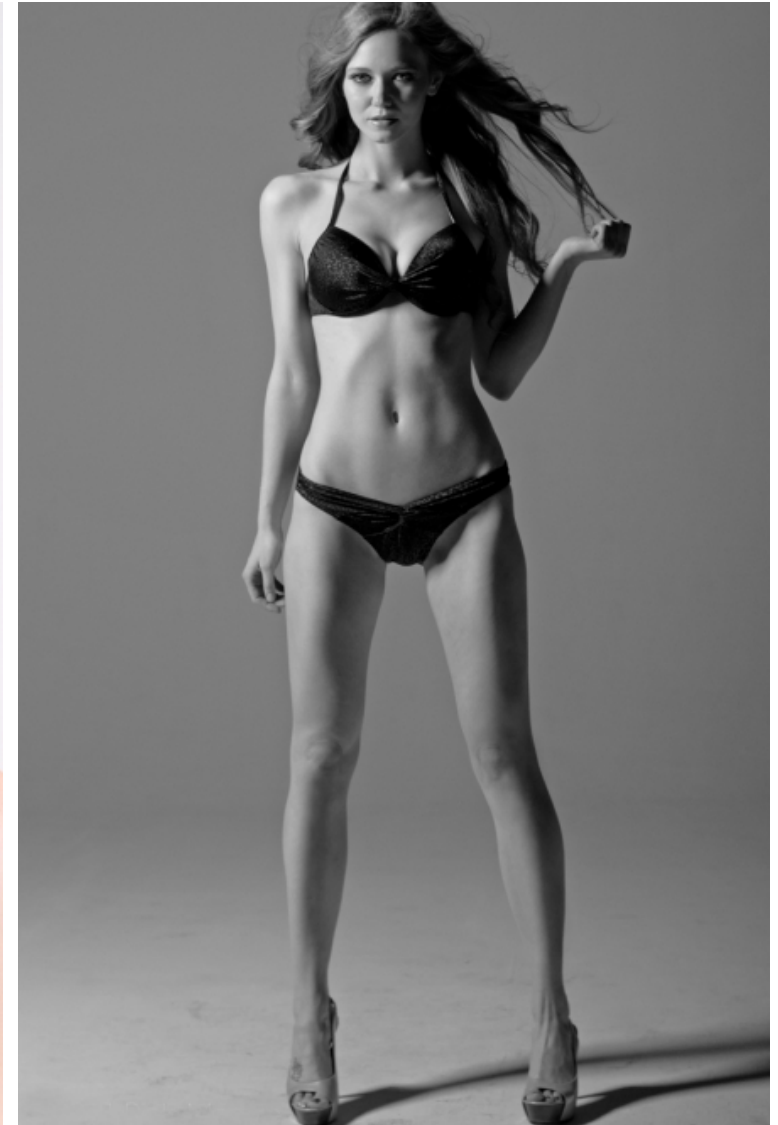

Select

MODEL MANAGEMENT

500 Bishop St NW SUITE A-2, Atlanta, 30318, Georgia, United States
Phone: (404) 872-7444 **Fax:** (404) 874-1526 **Email:** info.atlanta@selectmodel.com **Website:** <https://selectmodel.com/>

Tiffany Stenger

Height 180cm / 5' 11.0"

Size EU/US 32 / 2

Waist 63cm / 25"

Hips 90cm / 35.5"

Shoes EU/US/UK 39.5 / 8.5 / 6

Eyes Green

Hair Red

Bust 81cm / 32"

Cup B