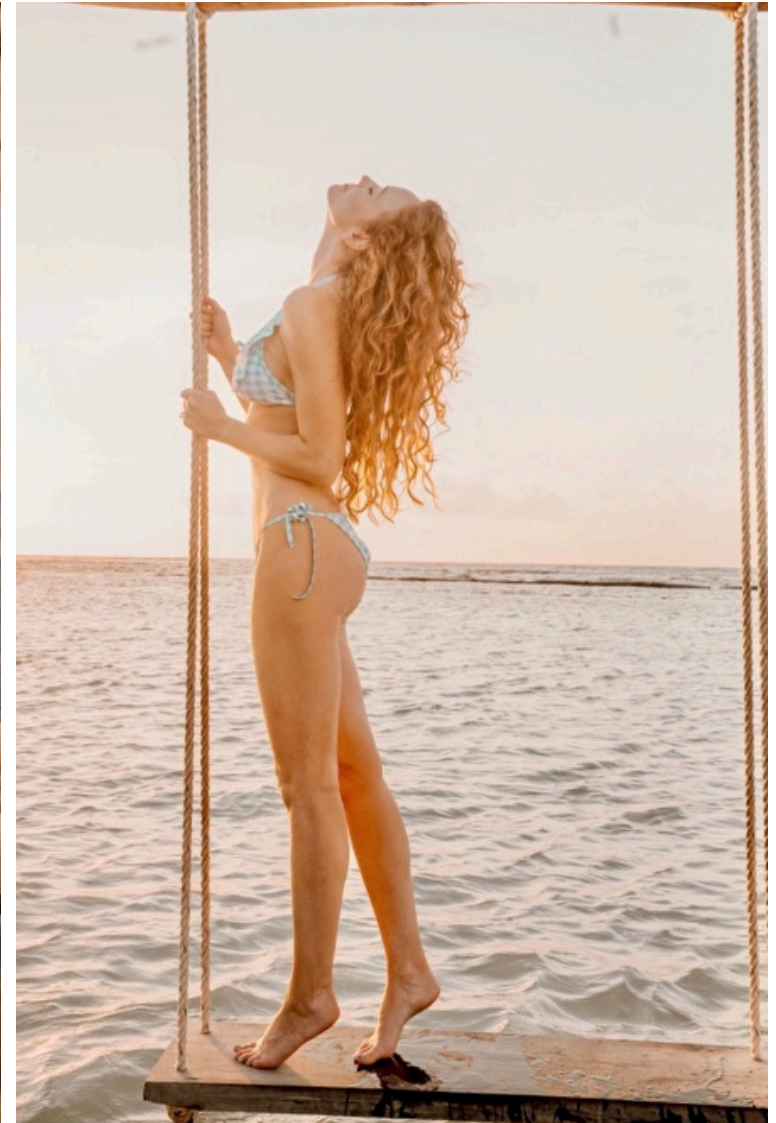

Select

MODEL MANAGEMENT

500 Bishop St NW SUITE A-2, Atlanta, 30318, Georgia, United States
Phone: (404) 872-7444 **Fax:** (404) 874-1526 **Email:** info.atlanta@selectmodel.com **Website:** <https://selectmodel.com/>

Tiffany Stenger

Height 180cm / 5' 11.0"

Size EU/US 32 / 2

Waist 63cm / 25"

Hips 90cm / 35.5"

Shoes EU/US/UK 39.5 / 8.5 / 6

Eyes Green

Hair Red

Bust 81cm / 32"

Cup B