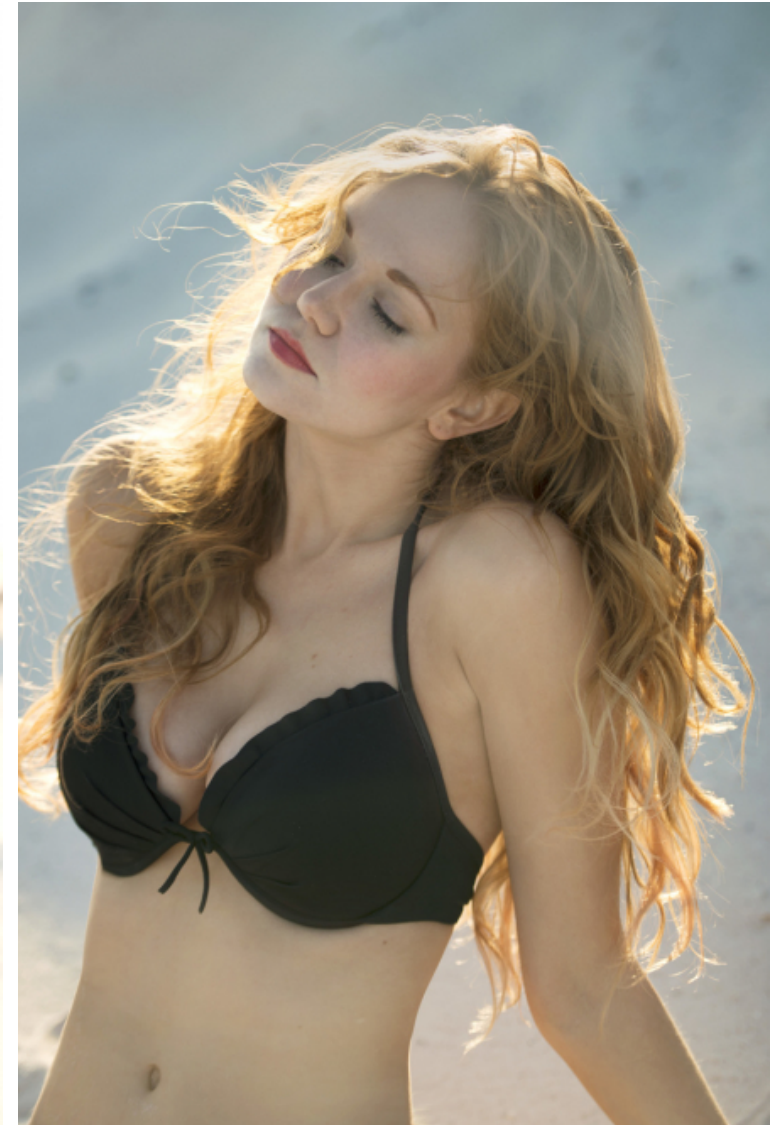

Eyes Green

Hair Red

Bust 81cm / 32"

Cup B

Select

MODEL MANAGEMENT

500 Bishop St NW SUITE A-2, Atlanta, 30318, Georgia, United States
Phone: (404) 872-7444 **Fax:** (404) 874-1526 **Email:** info.atlanta@selectmodel.com **Website:** <https://selectmodel.com/>