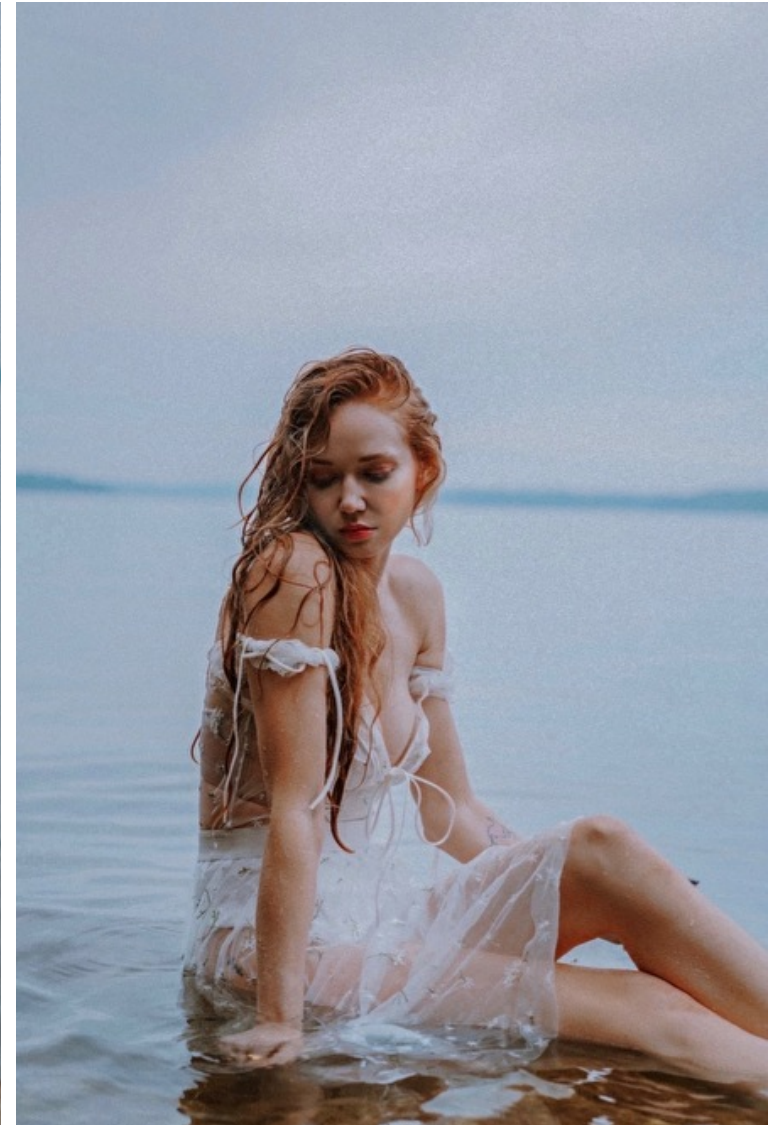

Select

MODEL MANAGEMENT

500 Bishop St NW SUITE A-2, Atlanta, 30318, Georgia, United States

Phone: (404) 872-7444 Fax: (404) 874-1526 Email: info.atlanta@selectmodel.com Website: <https://selectmodel.com/>

Tiffany Stenger

Height 180cm / 5' 11.0"

Size EU/US 32 / 2

Waist 63cm / 25"

Hips 90cm / 35.5"

Shoes EU/US/UK 39.5 / 8.5 / 6

Eyes Green

Hair Red

Bust 81cm / 32"

Cup B