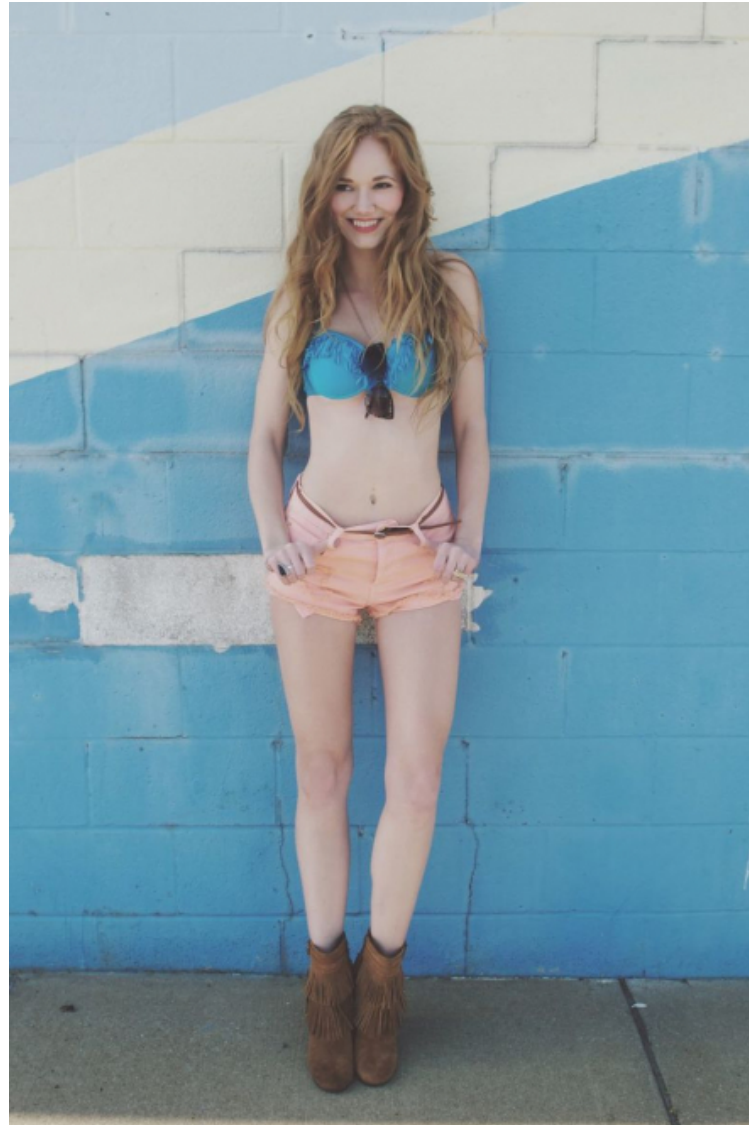

Select

MODEL MANAGEMENT

500 Bishop St NW SUITE A-2, Atlanta, 30318, Georgia, United States

Phone: (404) 872-7444 Fax: (404) 874-1526 Email: info.atlanta@selectmodel.com Website: <https://selectmodel.com/>

Tiffany Stenger

Height 180cm / 5' 11.0"

Size EU/US 32 / 2

Waist 63cm / 25"

Hips 90cm / 35.5"

Shoes EU/US/UK 39.5 / 8.5 / 6

Eyes Green

Hair Red

Bust 81cm / 32"

Cup B