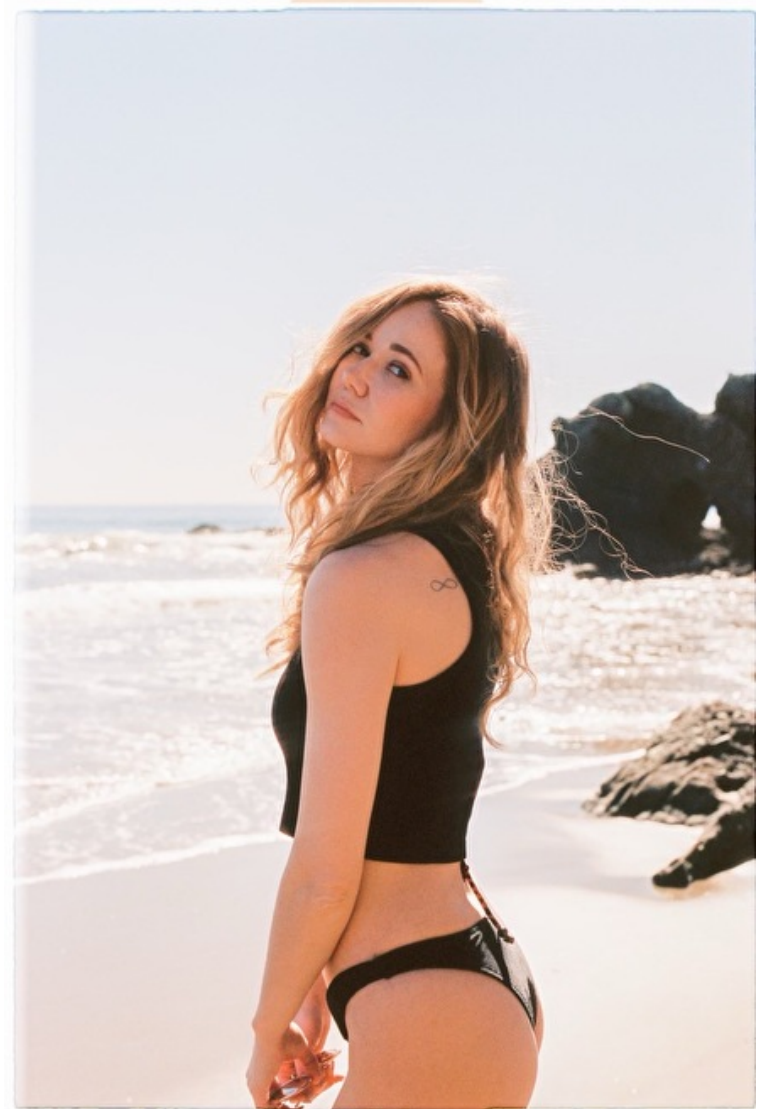

Select

MODEL MANAGEMENT

500 Bishop St NW SUITE A-2, Atlanta, 30318, Georgia, United States
Phone: (404) 872-7444 **Fax:** (404) 874-1526 **Email:** info.atlanta@selectmodel.com **Website:** <https://selectmodel.com/>

Tiffany Stenger

Height 180cm / 5' 11.0"

Size EU/US 32 / 2

Waist 63cm / 25"

Hips 90cm / 35.5"

Shoes EU/US/UK 39.5 / 8.5 / 6

Eyes Green

Hair Red

Bust 81cm / 32"

Cup B