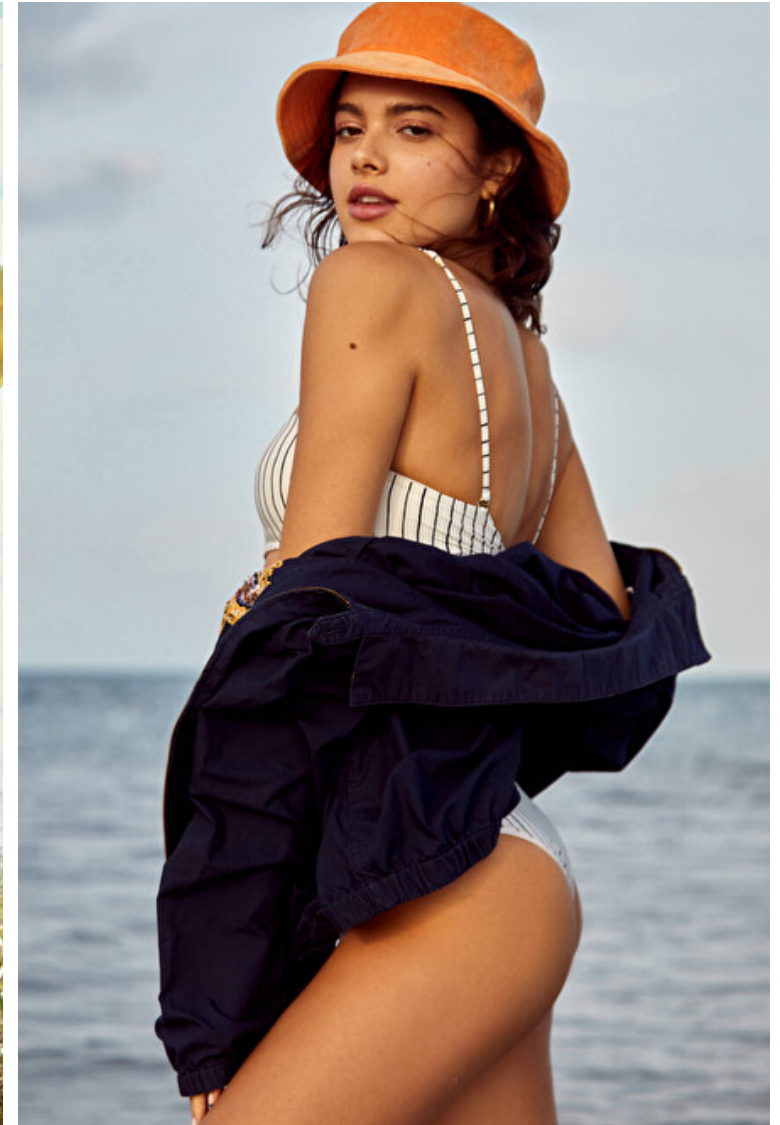

Select

MODEL MANAGEMENT

500 Bishop St NW SUITE A-2, Atlanta, 30318, Georgia, United States
Phone: (404) 872-7444 **Fax:** (404) 874-1526 **Email:** info.atlanta@selectmodel.com **Website:** <https://selectmodel.com/>

Toni

Height 175cm / 5' 9.0"

Size EU/US 32 / 2

Bust 81cm / 32"

Waist 63cm / 25"

Hips 86cm / 34"

Shoes EU/US/UK 40 / 9 / 7

Eyes Brown

Hair Light brown

Cup B/C