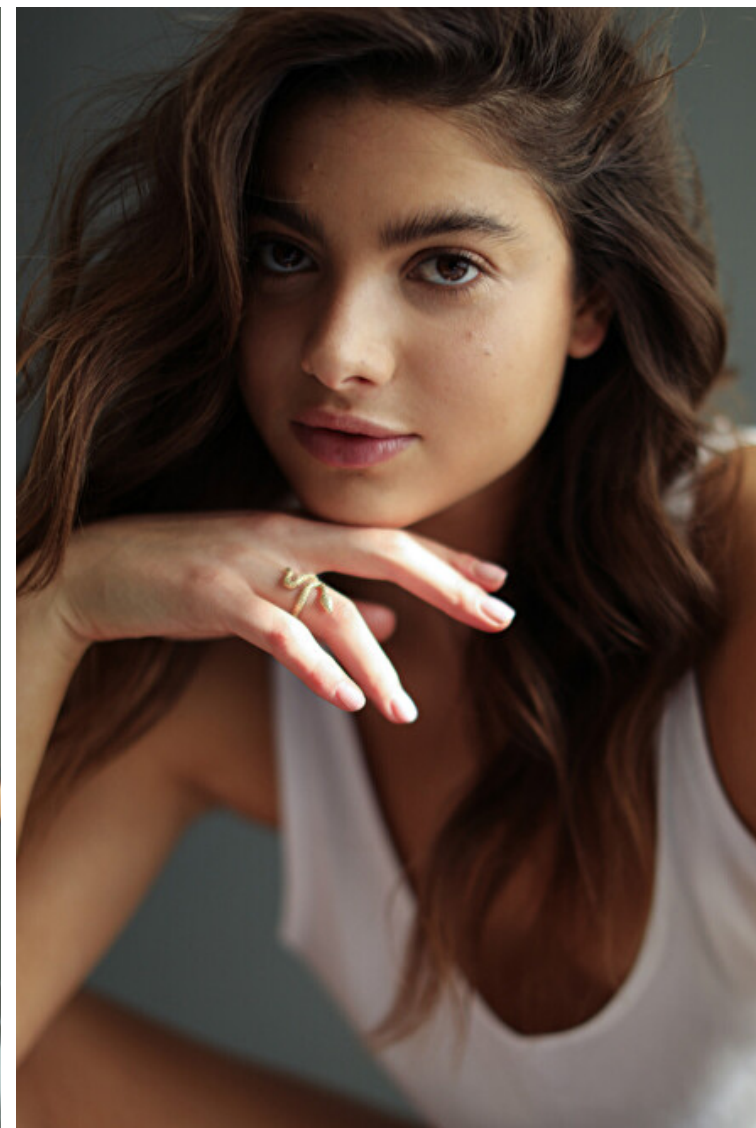

Select

MODEL MANAGEMENT

500 Bishop St NW SUITE A-2, Atlanta, 30318, Georgia, United States
Phone: (404) 872-7444 **Fax:** (404) 874-1526 **Email:** info.atlanta@selectmodel.com **Website:** <https://selectmodel.com/>

Toni

Height 175cm / 5' 9.0"

Size EU/US 32 / 2

Bust 81cm / 32"

Waist 63cm / 25"

Hips 86cm / 34"

Shoes EU/US/UK 40 / 9 / 7

Eyes Brown

Hair Light brown

Cup B/C