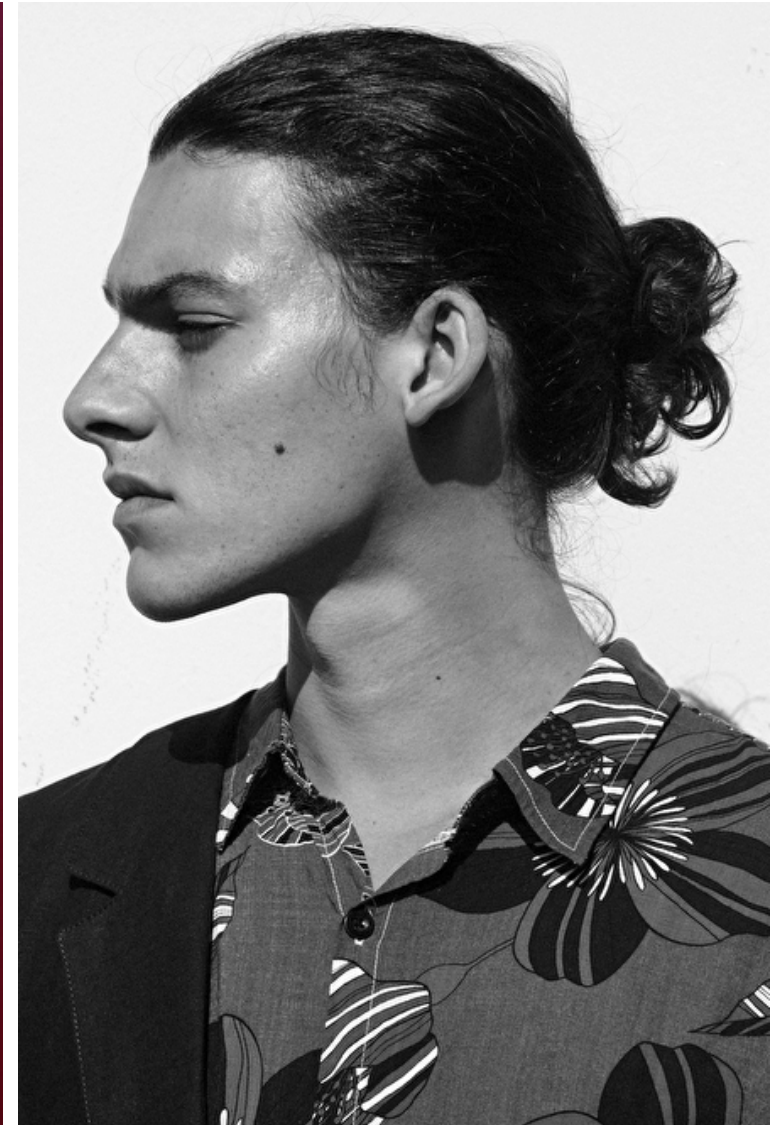

Select

MODEL MANAGEMENT

500 Bishop St NW SUITE A-2, Atlanta, 30318, Georgia, United States
Email: info.atlanta@selectmodel.com Website: <https://selectmodel.com/>

Tony Almeida

Height 190cm / 6' 3.0"

Chest 102cm / 40"

Waist 81cm / 32"

Shoes EU/US/UK 44.5 / 11.5 /
10

Eyes Brown

Hair Brown

Inseam 81cm / 32"

Neck 40cm / 15.5"

Sleeve 94cm / 37"

Suit size 50cm / 40"

Suit cut Long