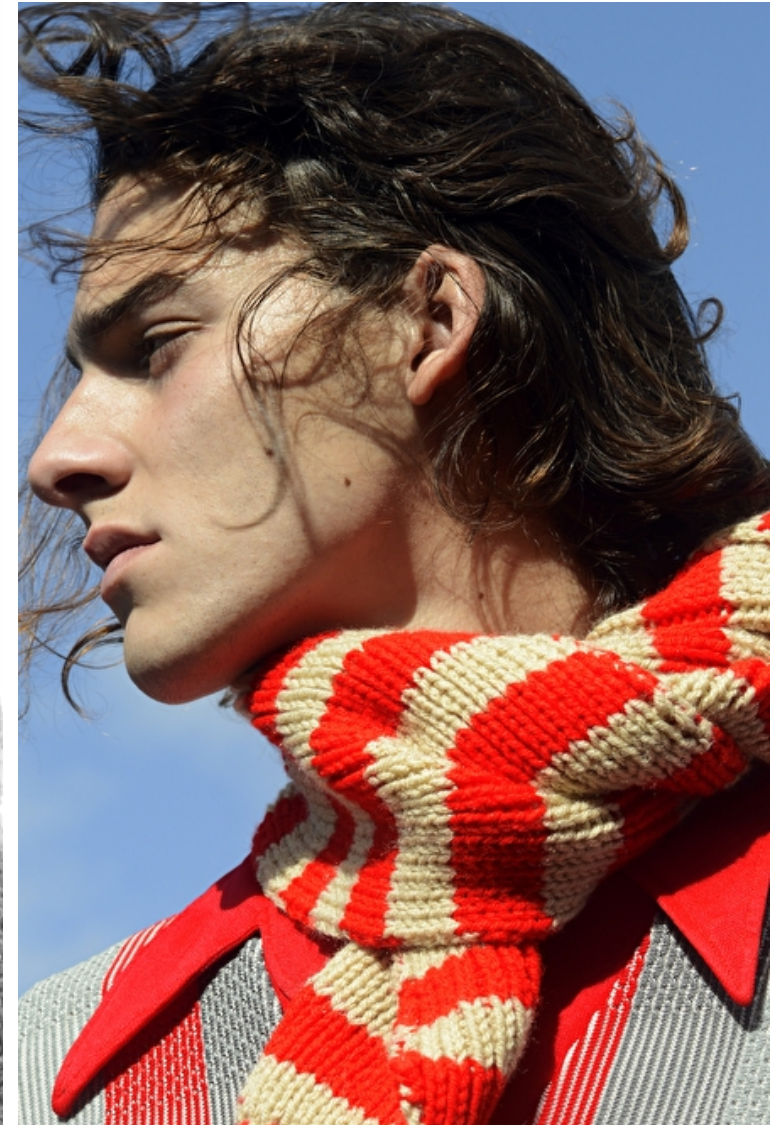

Select

MODEL MANAGEMENT

500 Bishop St NW SUITE A-2, Atlanta, 30318, Georgia, United States
Email: info.atlanta@selectmodel.com Website: <https://selectmodel.com/>

Tony Almeida

Height 190cm / 6' 3.0"

Chest 102cm / 40"

Waist 81cm / 32"

Shoes EU/US/UK 44.5 / 11.5 /
10

Eyes Brown

Hair Brown

Inseam 81cm / 32"

Neck 40cm / 15.5"

Sleeve 94cm / 37"

Suit size 50cm / 40"

Suit cut Long