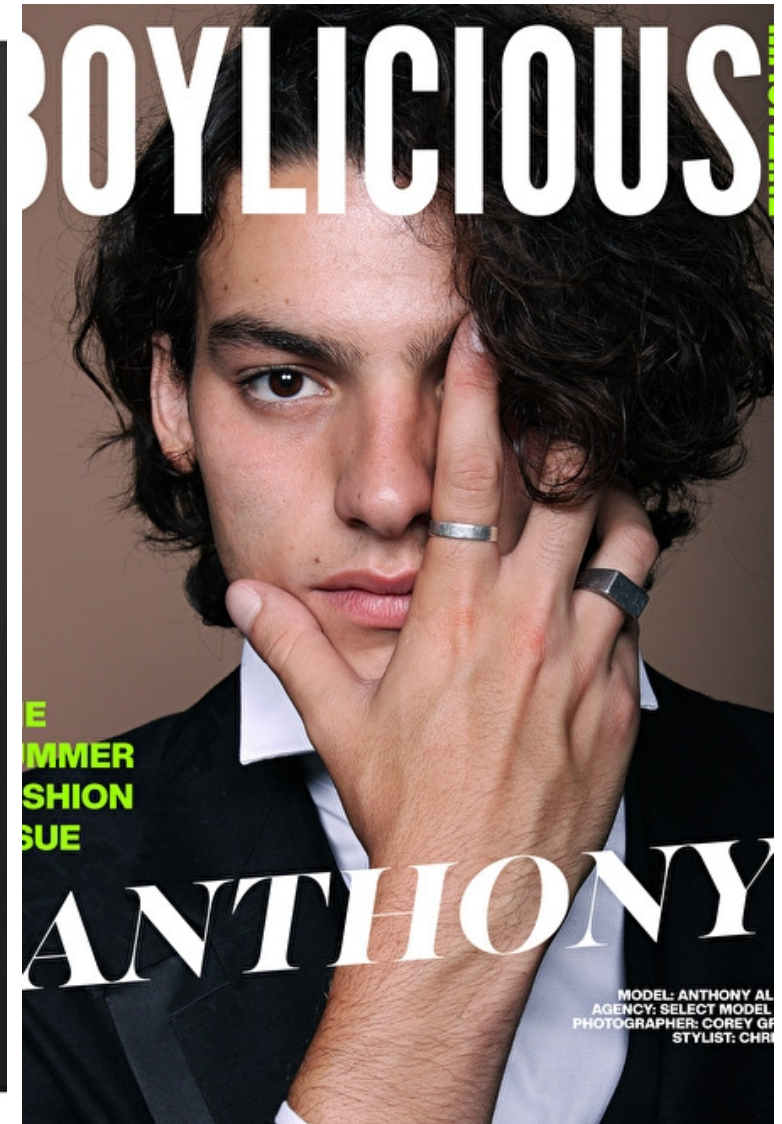

Select

MODEL MANAGEMENT

500 Bishop St NW SUITE A-2, Atlanta, 30318, Georgia, United States
Email: info.atlanta@selectmodel.com Website: https://selectmodel.com/

Tony Almeida

Height 190cm / 6' 3.0"

Chest 102cm / 40"

Waist 81cm / 32"

Shoes EU/US/UK 44.5 / 11.5 /
10

Eyes Brown

Hair Brown

Inseam 81cm / 32"

Neck 40cm / 15.5"

Sleeve 94cm / 37"

Suit size 50cm / 40"

Suit cut Long