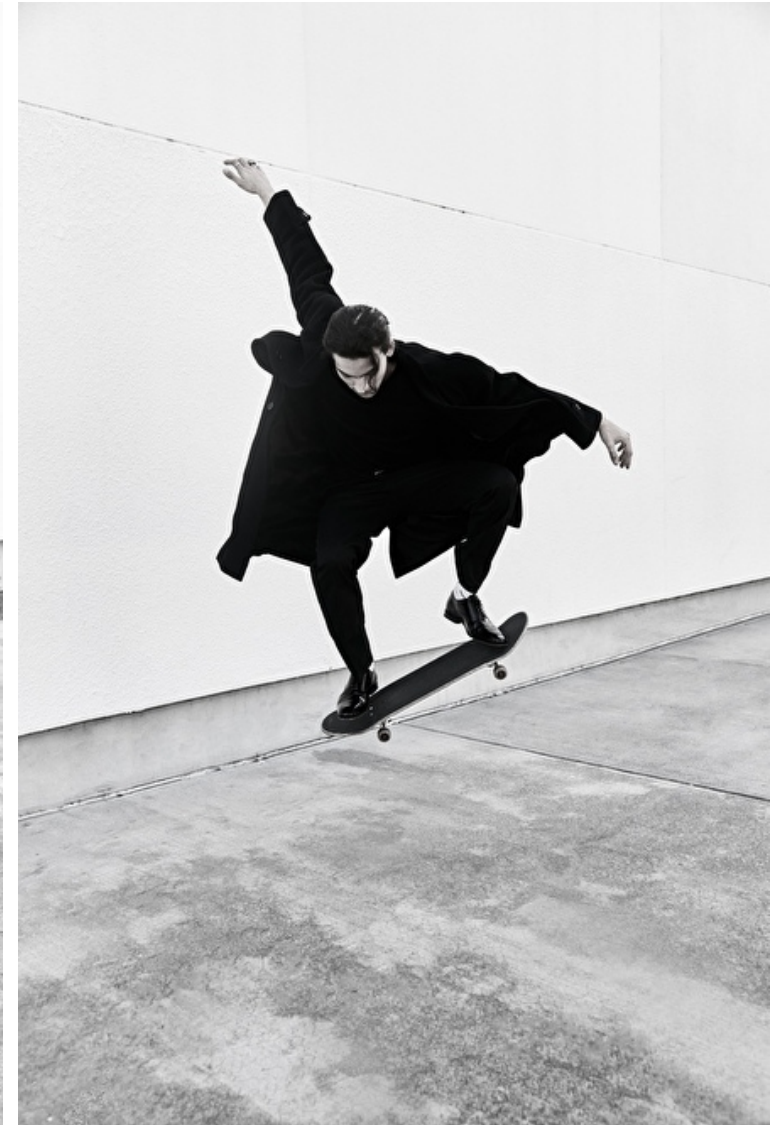

Select

MODEL MANAGEMENT

500 Bishop St NW SUITE A-2, Atlanta, 30318, Georgia, United States
Email: info.atlanta@selectmodel.com Website: <https://selectmodel.com/>

Tony Almeida

Height 190cm / 6' 3.0"

Chest 102cm / 40"

Waist 81cm / 32"

Shoes EU/US/UK 44.5 / 11.5 /
10

Eyes Brown

Hair Brown

Inseam 81cm / 32"

Neck 40cm / 15.5"

Sleeve 94cm / 37"

Suit size 50cm / 40"

Suit cut Long