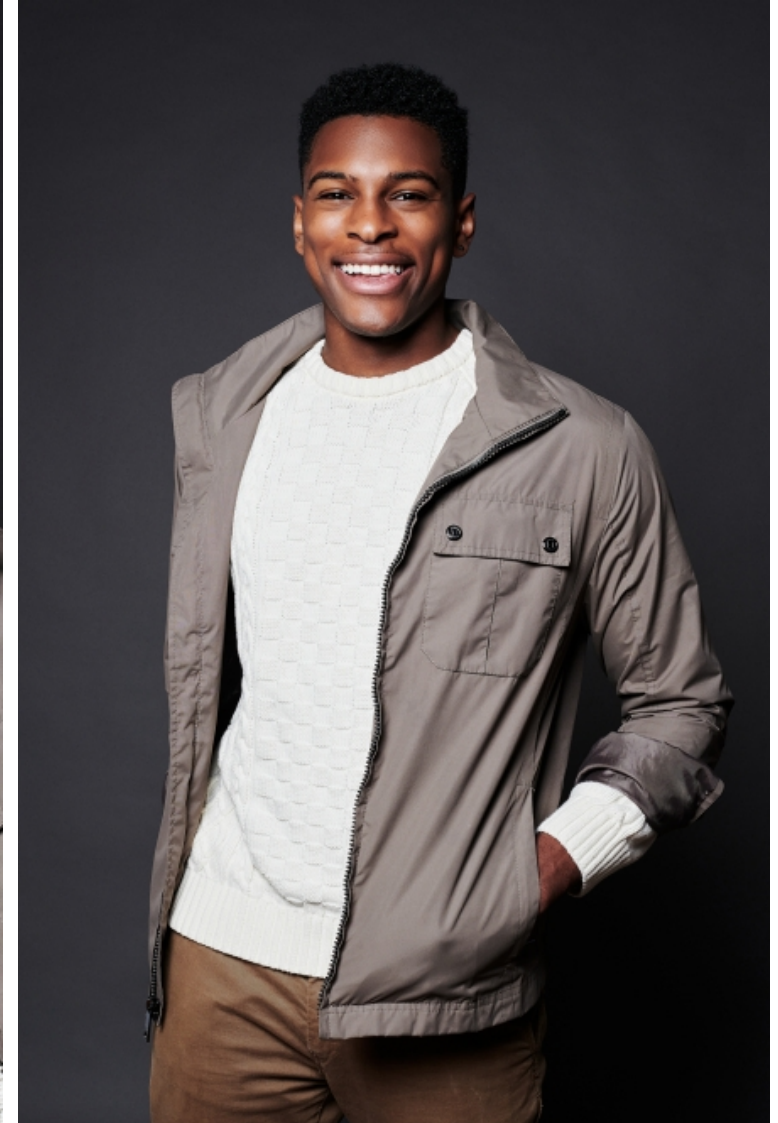

Select

MODEL MANAGEMENT

500 Bishop St NW SUITE A-2, Atlanta, 30318, Georgia, United States
Email: info.atlanta@selectmodel.com Website: <https://selectmodel.com/>

Trey Rogers

Height 185cm / 6' 1.0"

Chest 104cm / 41"

Waist 81cm / 32"

Shoes EU/US/UK 44 / 11 / 9.5

Eyes Brown

Hair Black

Inseam 81cm / 32"

Neck 38cm / 15"

Sleeve 86cm / 34"

Suit size 50cm / 40"

Suit cut Regular