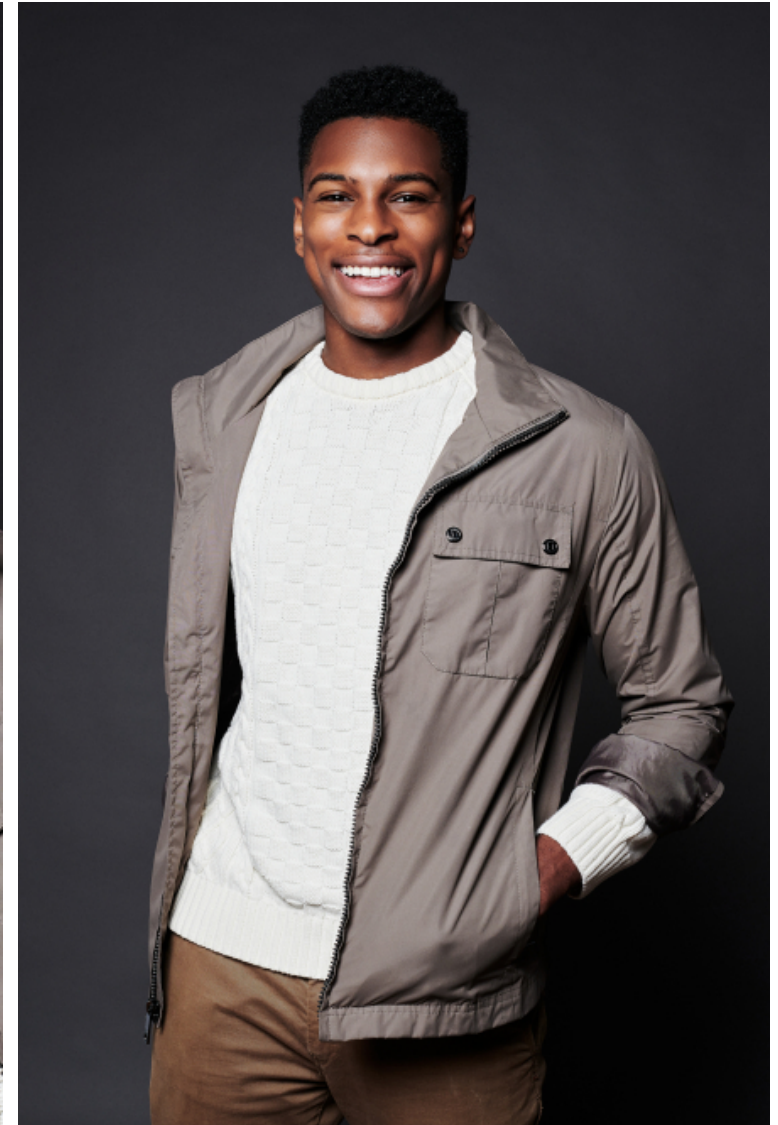

Select

MODEL MANAGEMENT

500 Bishop St NW SUITE A-2, Atlanta, 30318, Georgia, United States

Phone: (404) 872-7444 Fax: (404) 874-1526 Email: info.atlanta@selectmodel.com Website: <https://selectmodel.com/>

Trey Rogers

Height 185cm / 6' 1.0"

Chest 104cm / 41"

Waist 81cm / 32"

Shoes EU/US/UK 44 / 11 / 9.5

Eyes Brown

Hair Black

Inseam 81cm / 32"

Neck 38cm / 15"

Sleeve 86cm / 34"

Suit size 50cm / 40"

Suit cut Regular